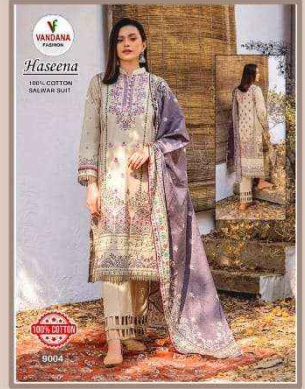

Haseena

100% COTTON
SALWAR SUIT

9002

Haseena

100% COTTON
SALWAR SUIT

9002

Haseena

100% COTTON
SALWAR SUIT

9010

Haseena

100% COTTON
SALWAR SUIT

9009

Haseena

100% COTTON
SALWAR SUIT

9004

Haseena

100% COTTON
SALWAR SUIT

9008

Haseena

100% COTTON
SALWAR SUIT

9003

Haseena

100% COTTON
SALWAR SUIT

9011

Haseena

100% COTTON
SALWAR SUIT

9001

Haseena

100% COTTON
SALWAR SUIT

9002

Haseena
100% COTTON
SALWAR SUIT

TOP 100% Pure Cotton (2.50 MTR)
BOTTOM Pure Cotton (2.00 MTR)
DUPATTA Mal Cotton Dupatta (2.25 MTR APX)