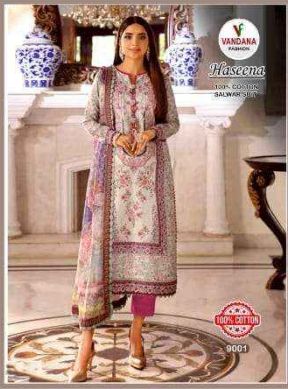

100% COTTON
SALWAR SUIT

9008

Haseena

100% COTTON
SALWAR SUIT

9003

Haseena

100% COTTON
SALWAR SUIT

9011

Haseena

100% COTTON
SALWAR SUIT

9001

Haseena

100% COTTON
SALWAR SUIT

9002

Haseena
100% COTTON
SALWAR SUIT

TOP 100% Pure Cotton (2.50 MTR)
BOTTOM Pure Cotton (2.00 MTR)
DUPATTA Mal Cotton Dupatta (2.25 MTR APX)