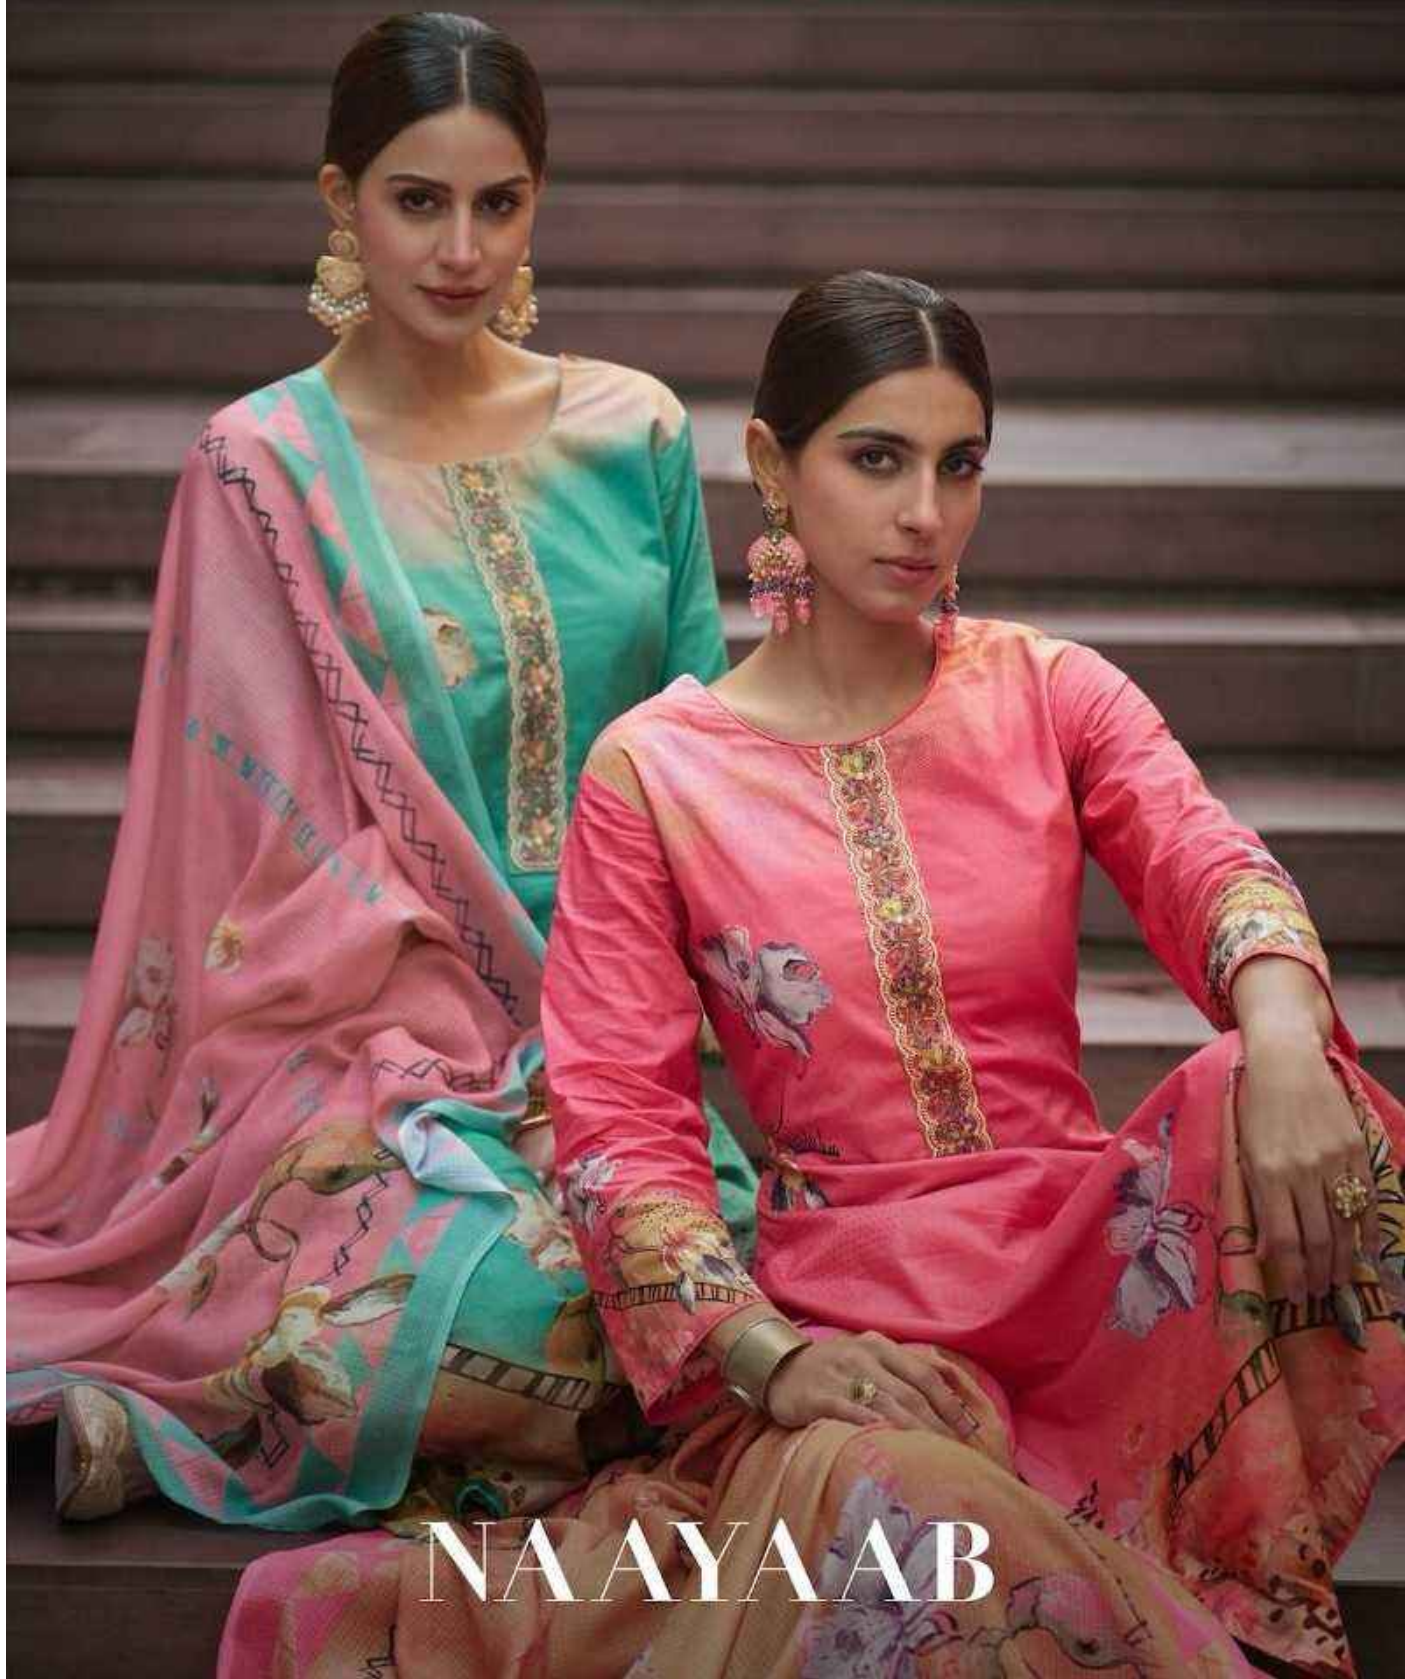

Karachi®
PRINTS

NAAYAAB