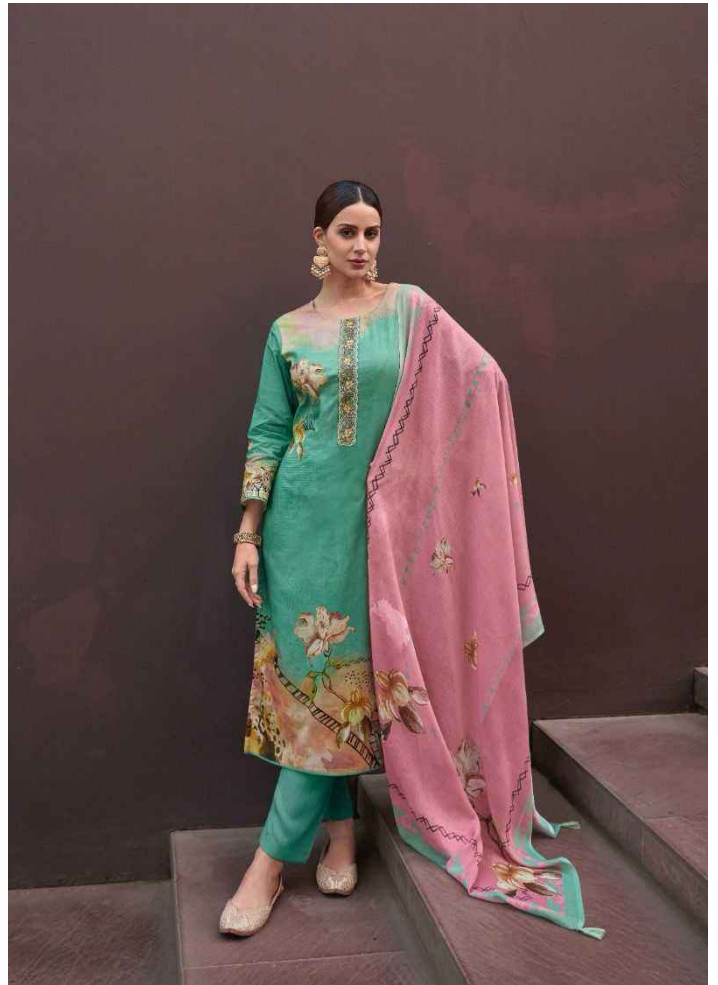

Karachi®
prints

D No / 28001