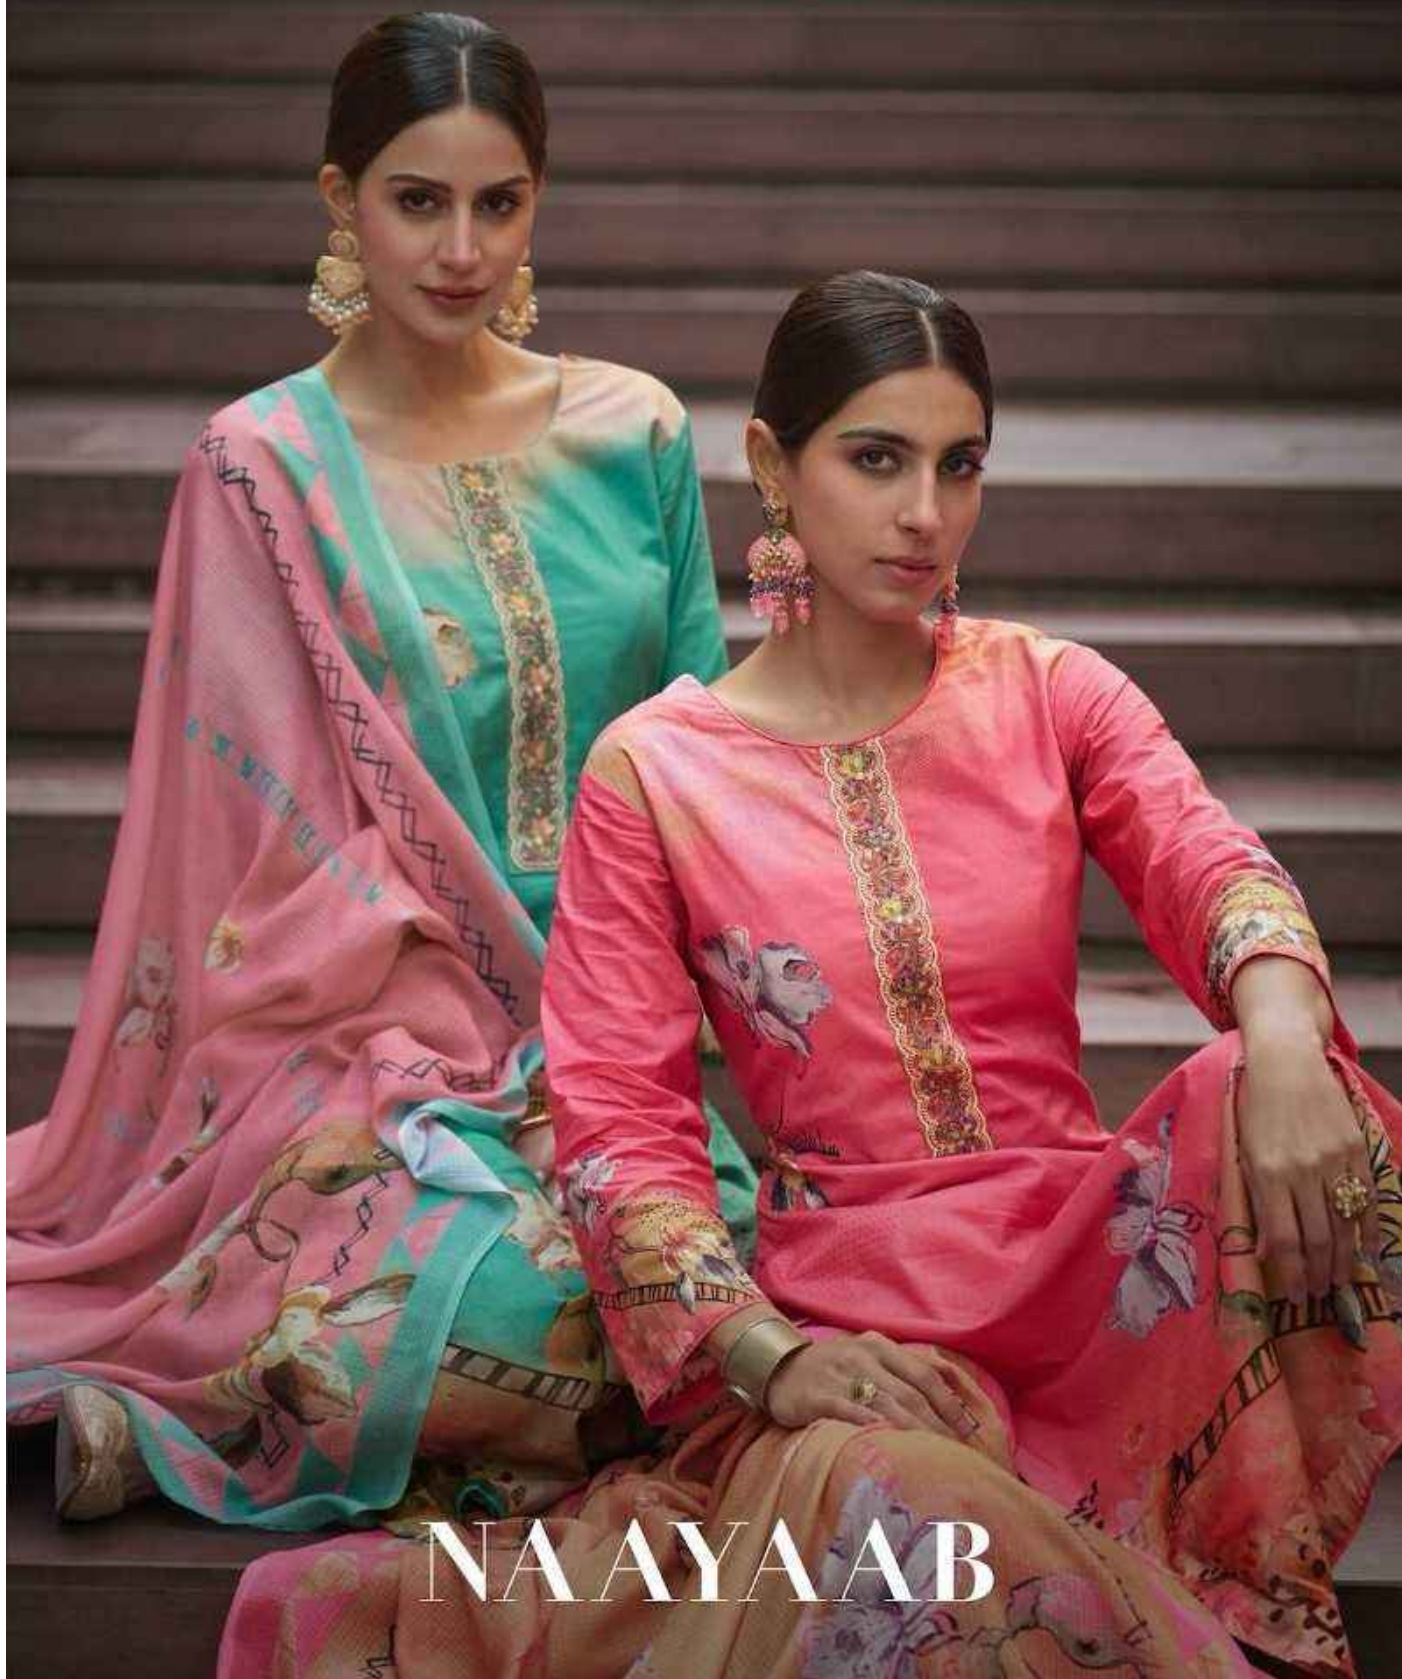

Karachi®
PRINTS

NAAYAAB