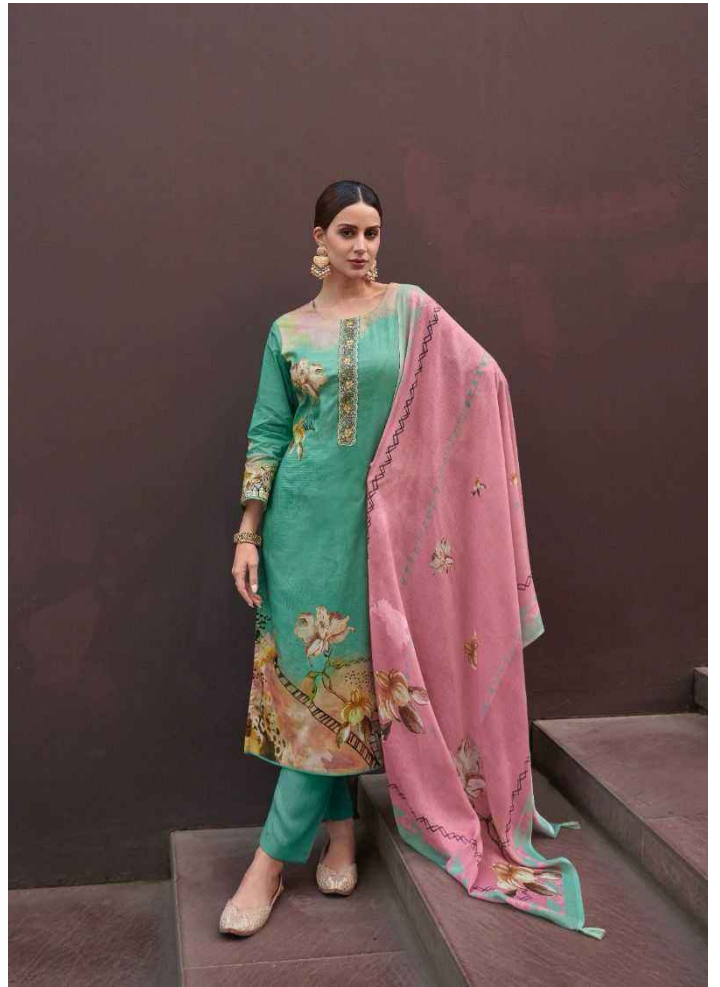

Karachi®
prints

D No / 28001