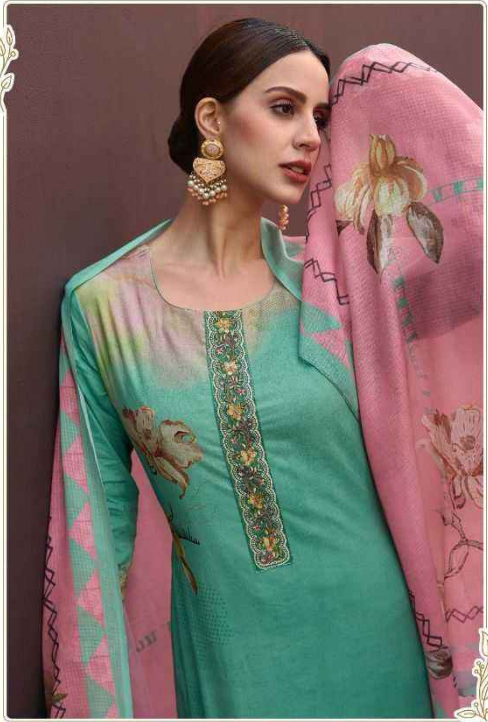

Karachi®
prints

D No / 28001