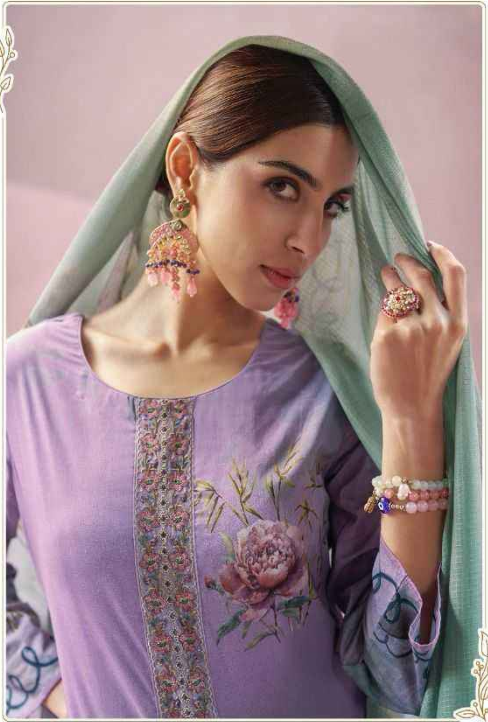

Karachi®
PRINTS

D No / 28002