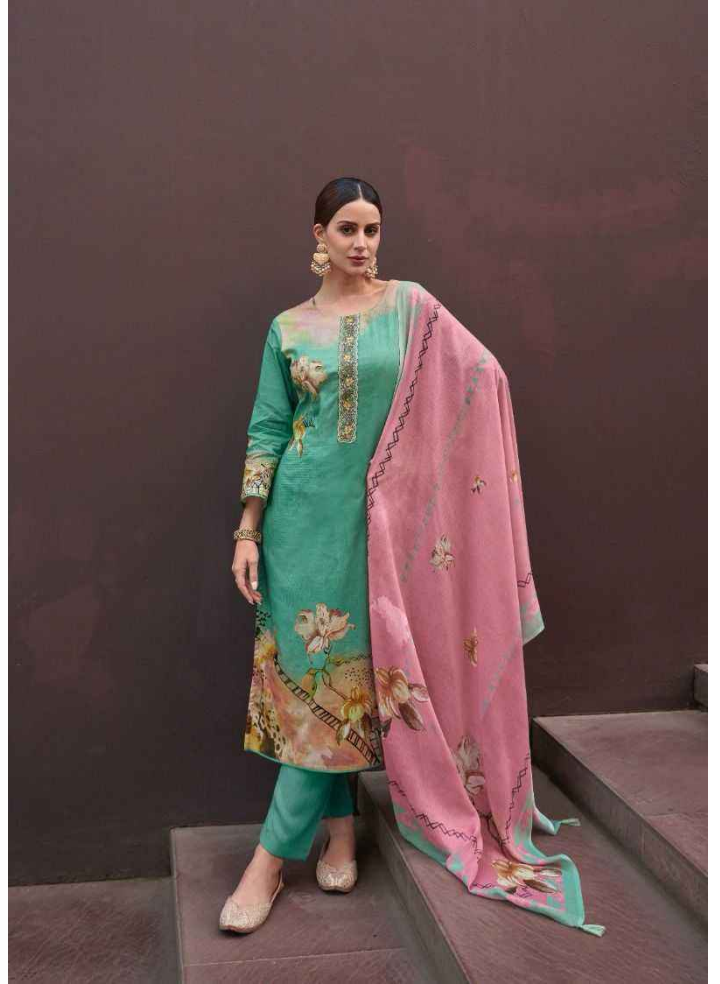

Karachi®
prints

D No / 28001