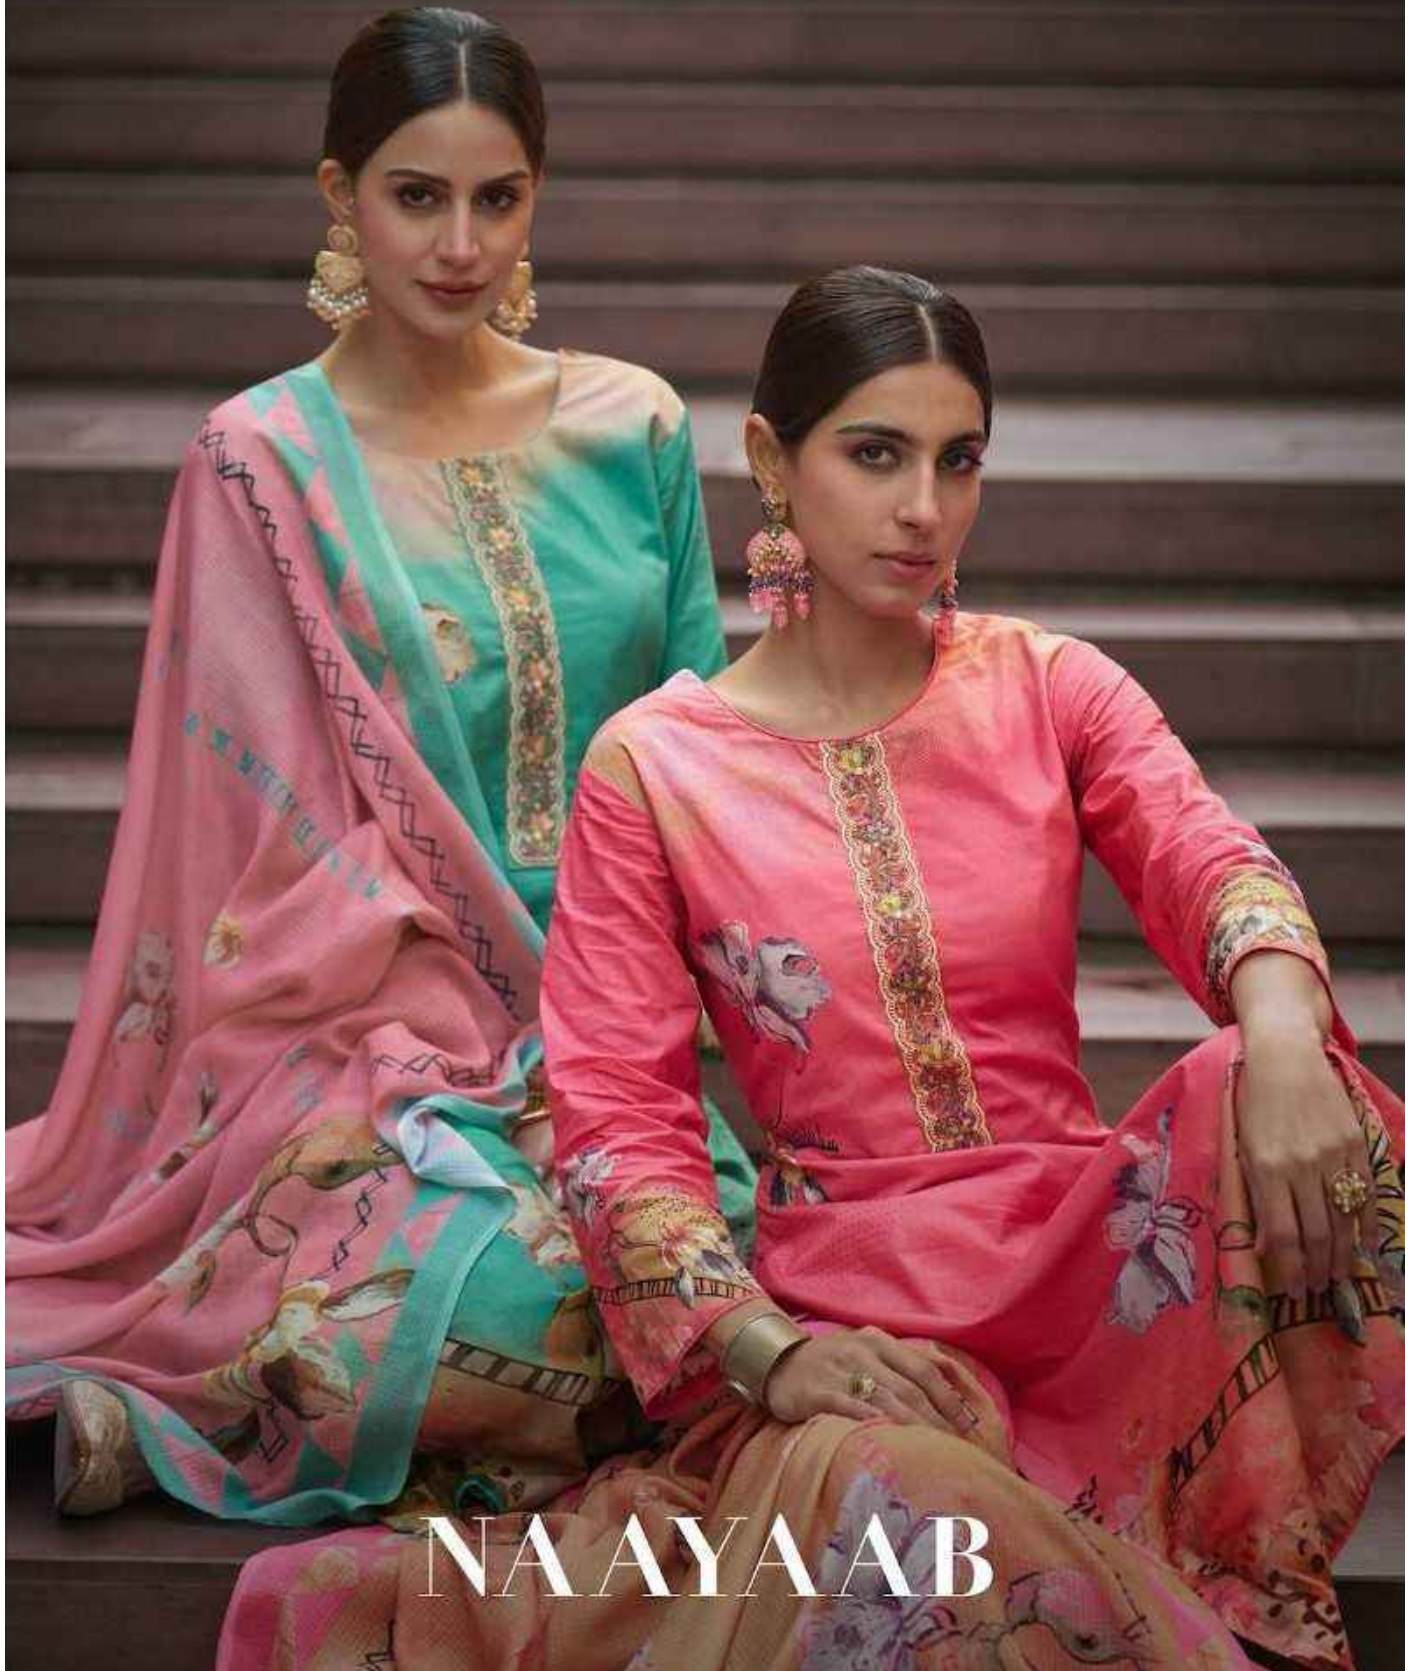

Karachi®
PRINTS

NAAYAAB