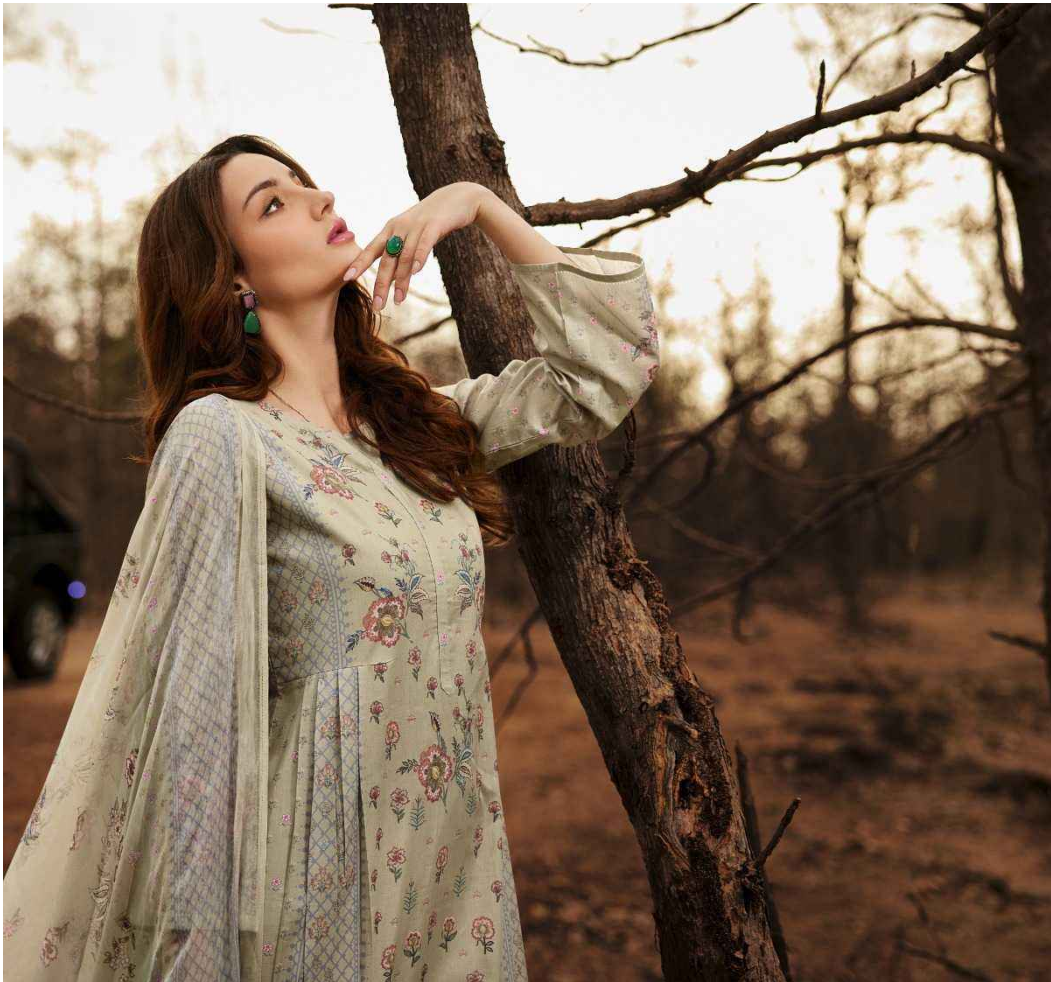

PRM®
TRENDS