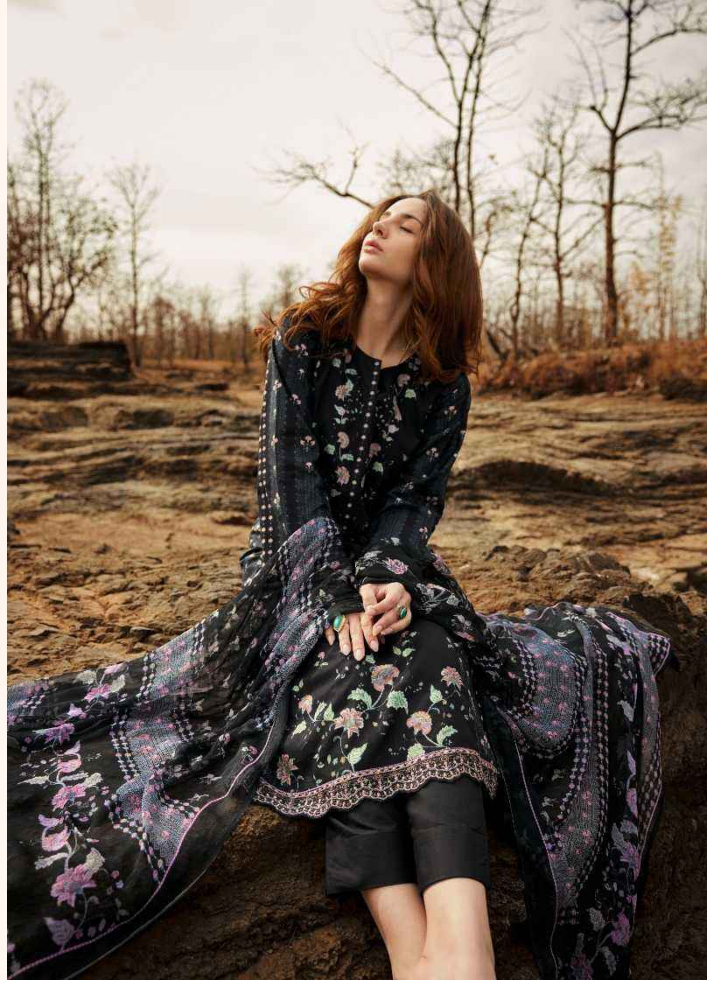

PRM®
Trends