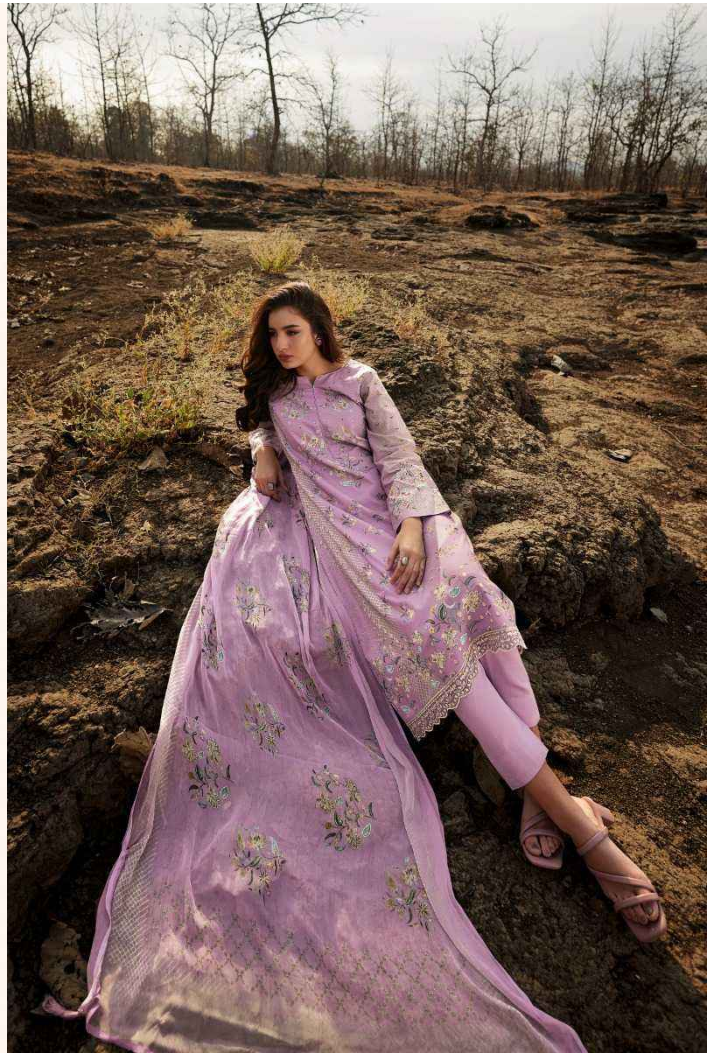

PRM®
TRENDS