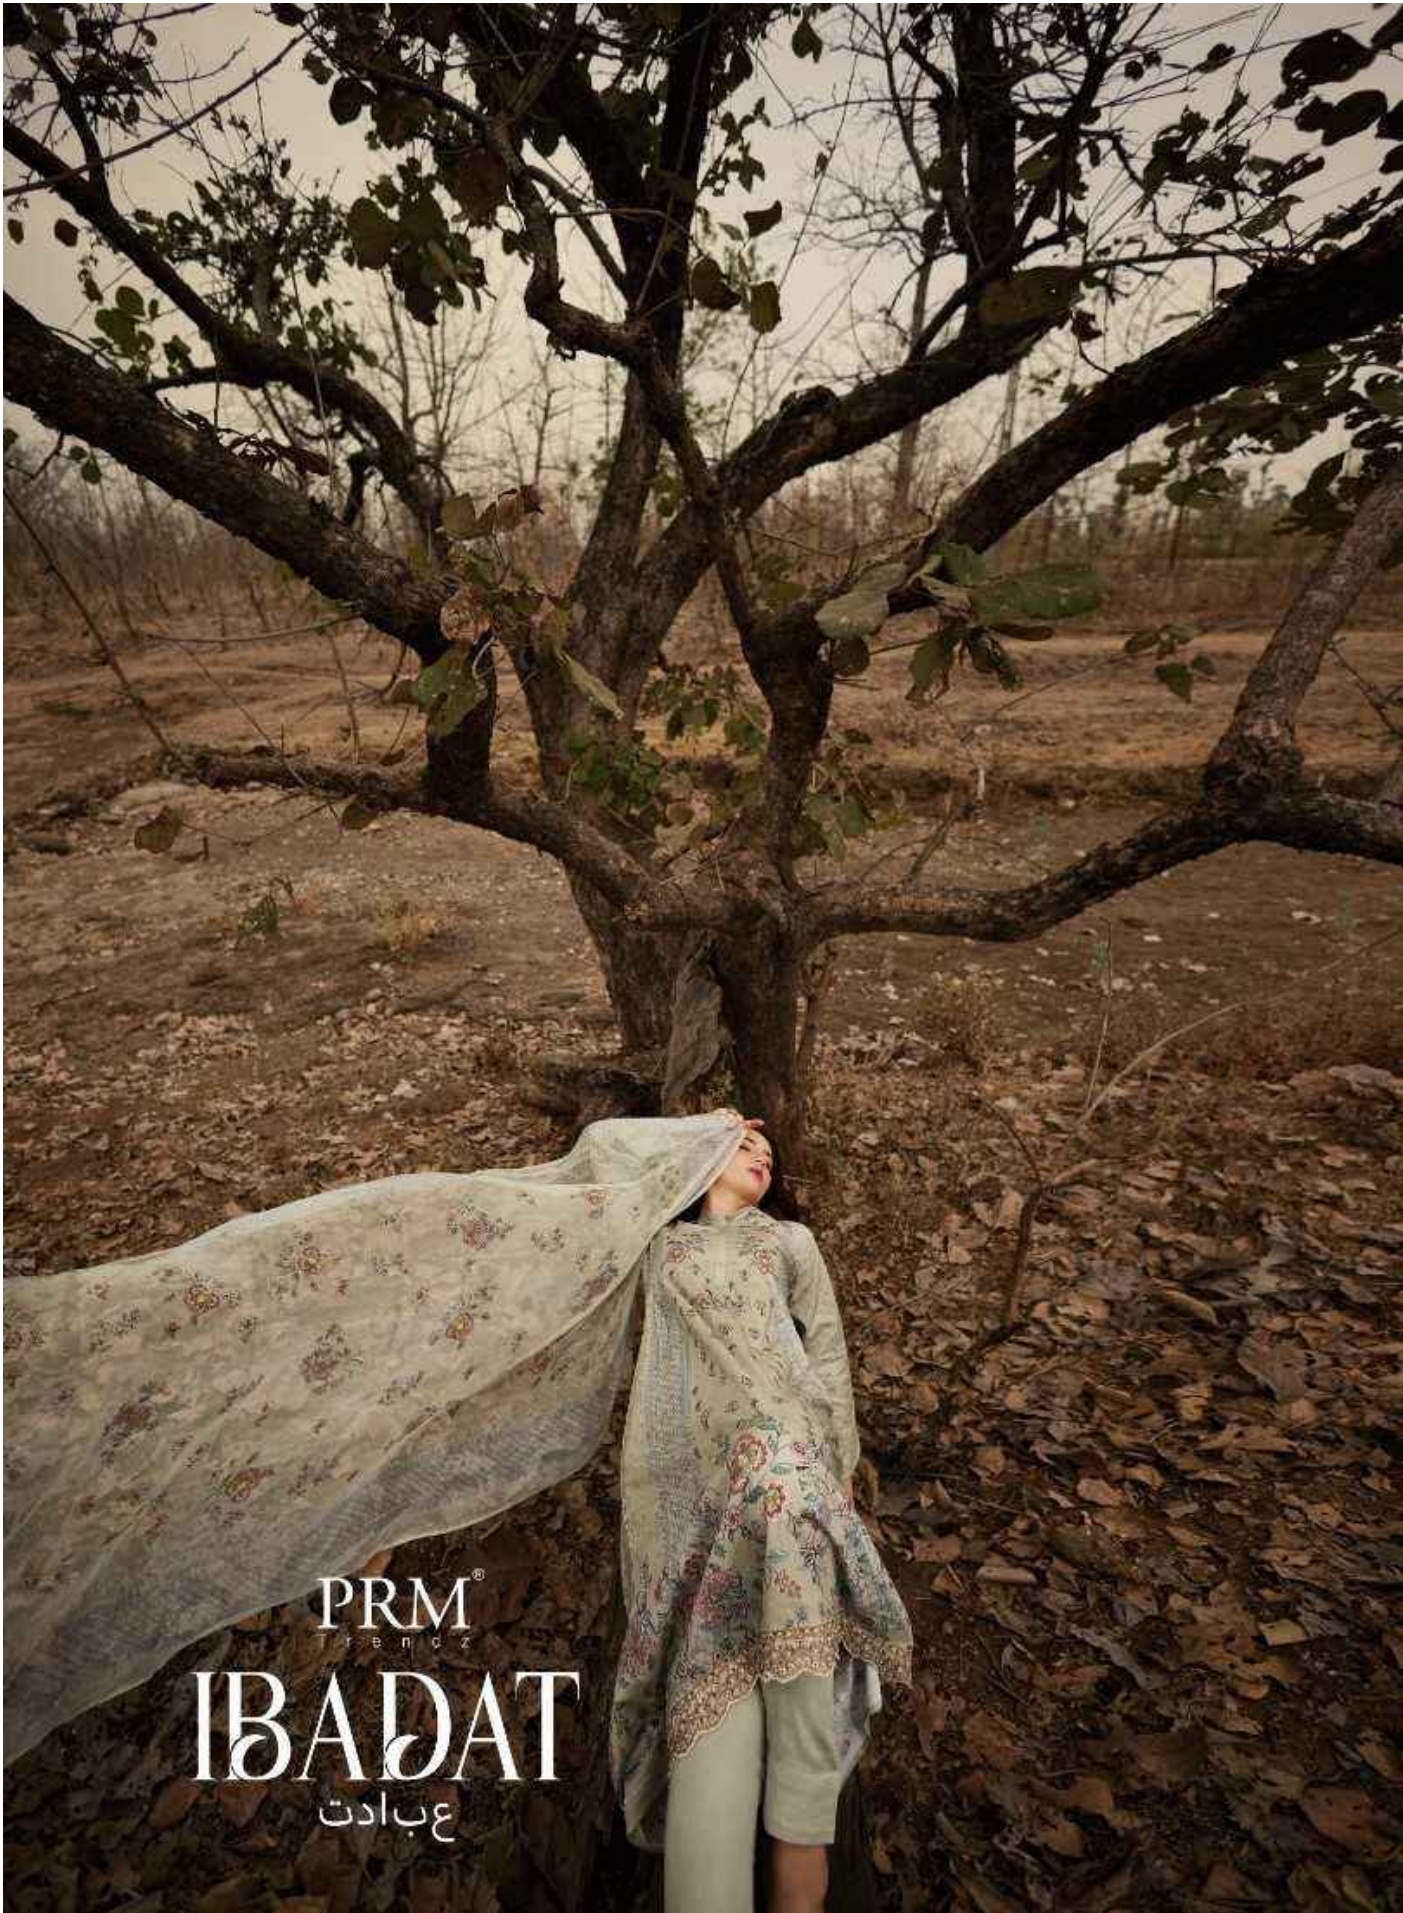

PRM®
TRENDS

IBADAT

عبادت