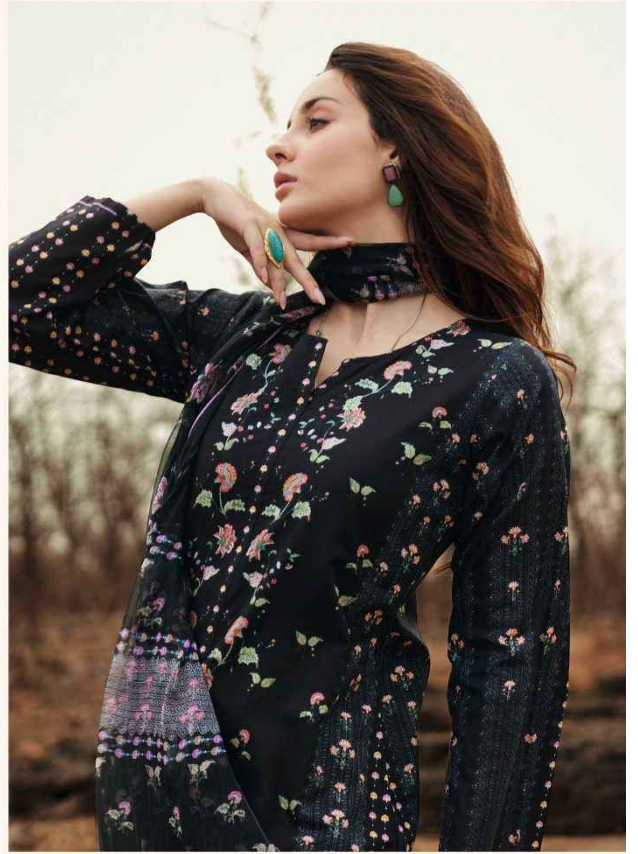

PRM[®]
TRENDS

4002

PRM[®]
TRENDS

PRM[®]
Trendz

A masterful designed shift, spring flower pattern dupatta with sophisticated sleeve design, season is all about celebrating and bringing out the best in you.