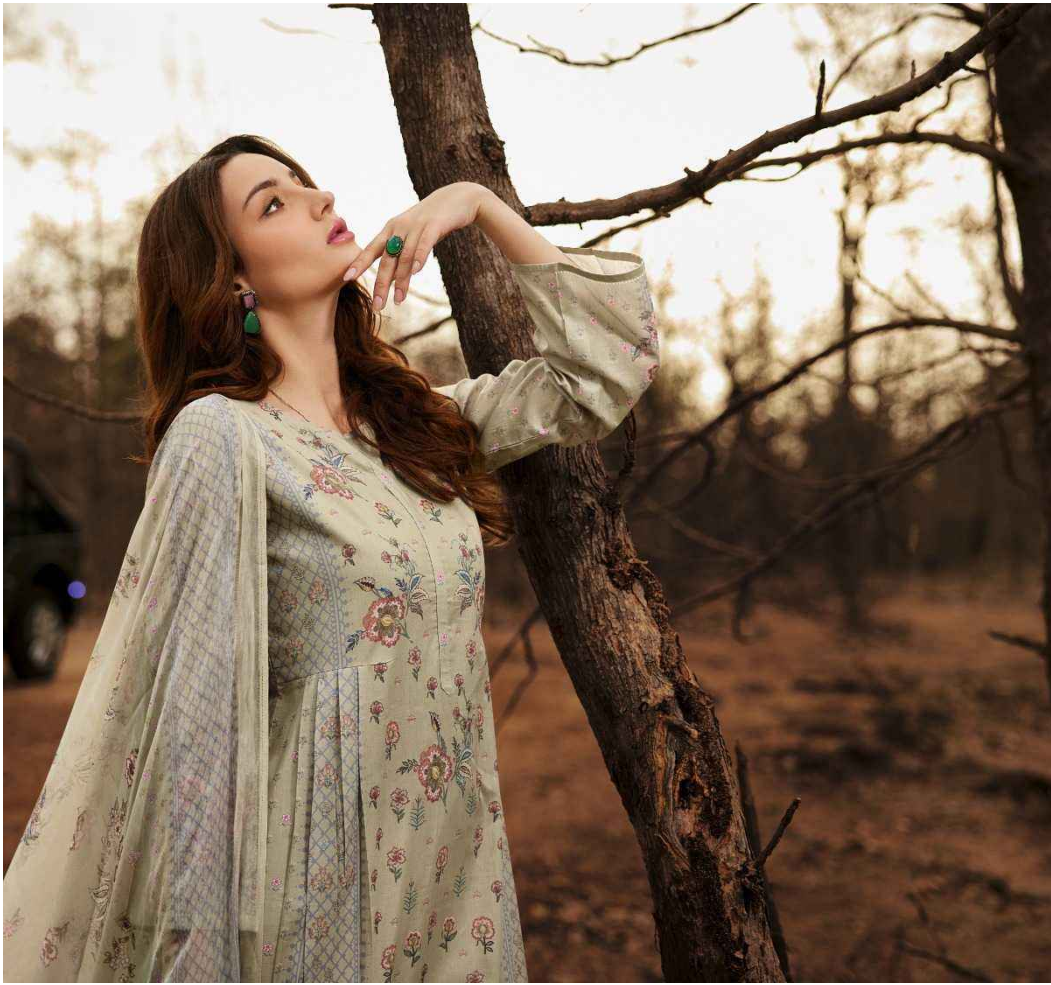

PRM®
TRENDS