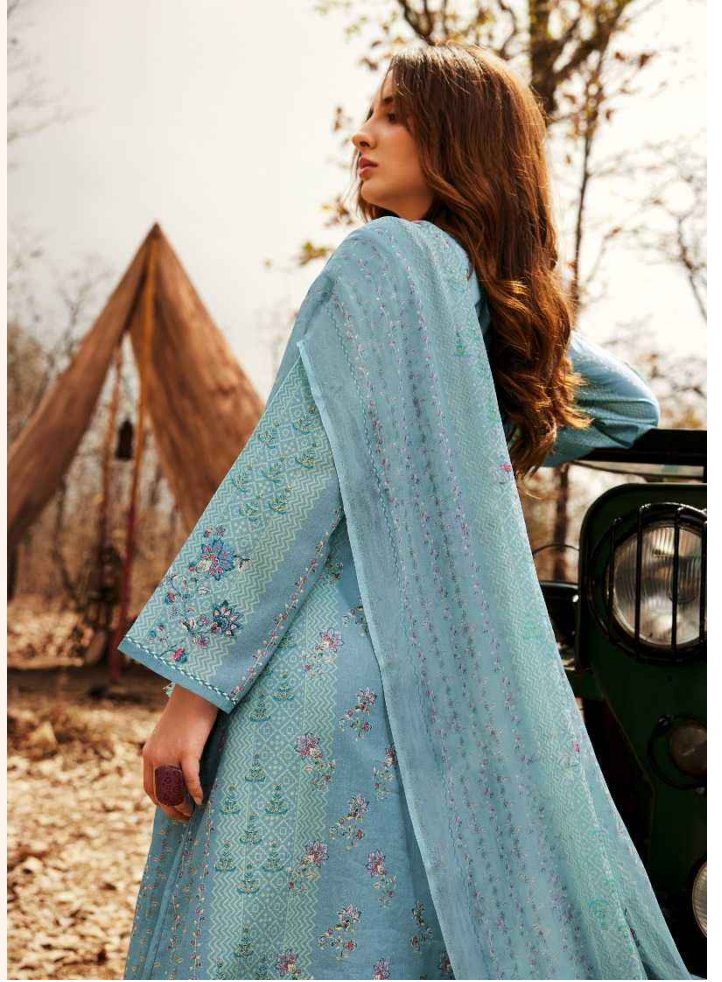

PRM
Trends

4007

4002

PRM[®]
TRENDS

PRM[®]
Trendz

A masterful designed shift, spring flower pattern dupatta with sophisticated sleeve design, season is all about celebrating and bringing out the best in you.