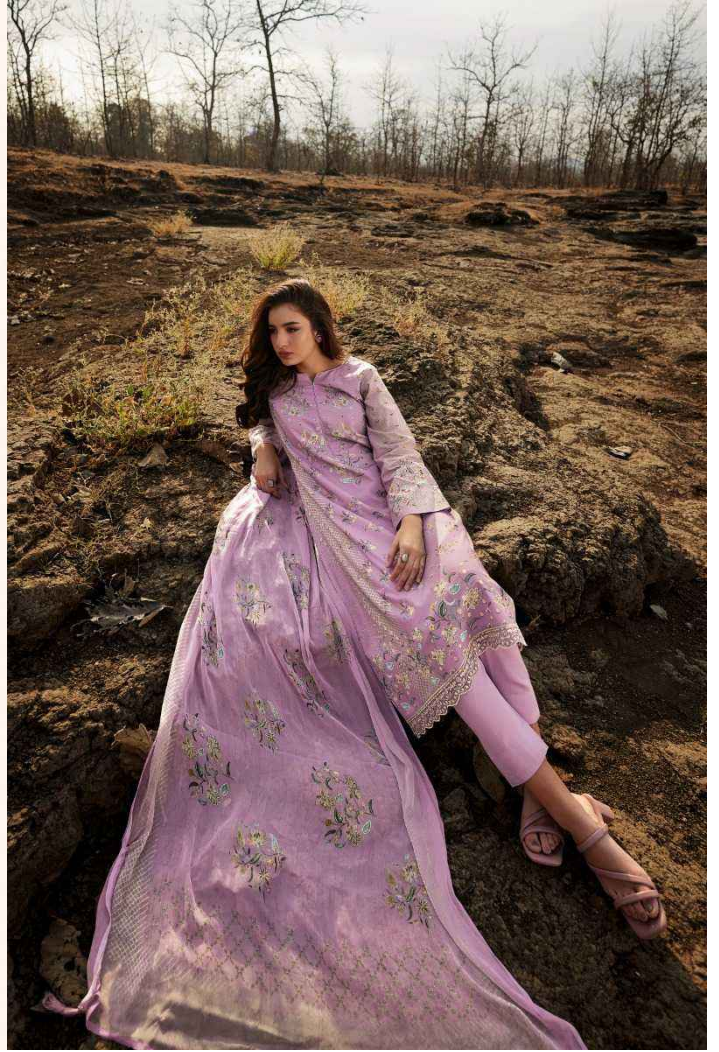

PRM®
TRENDS