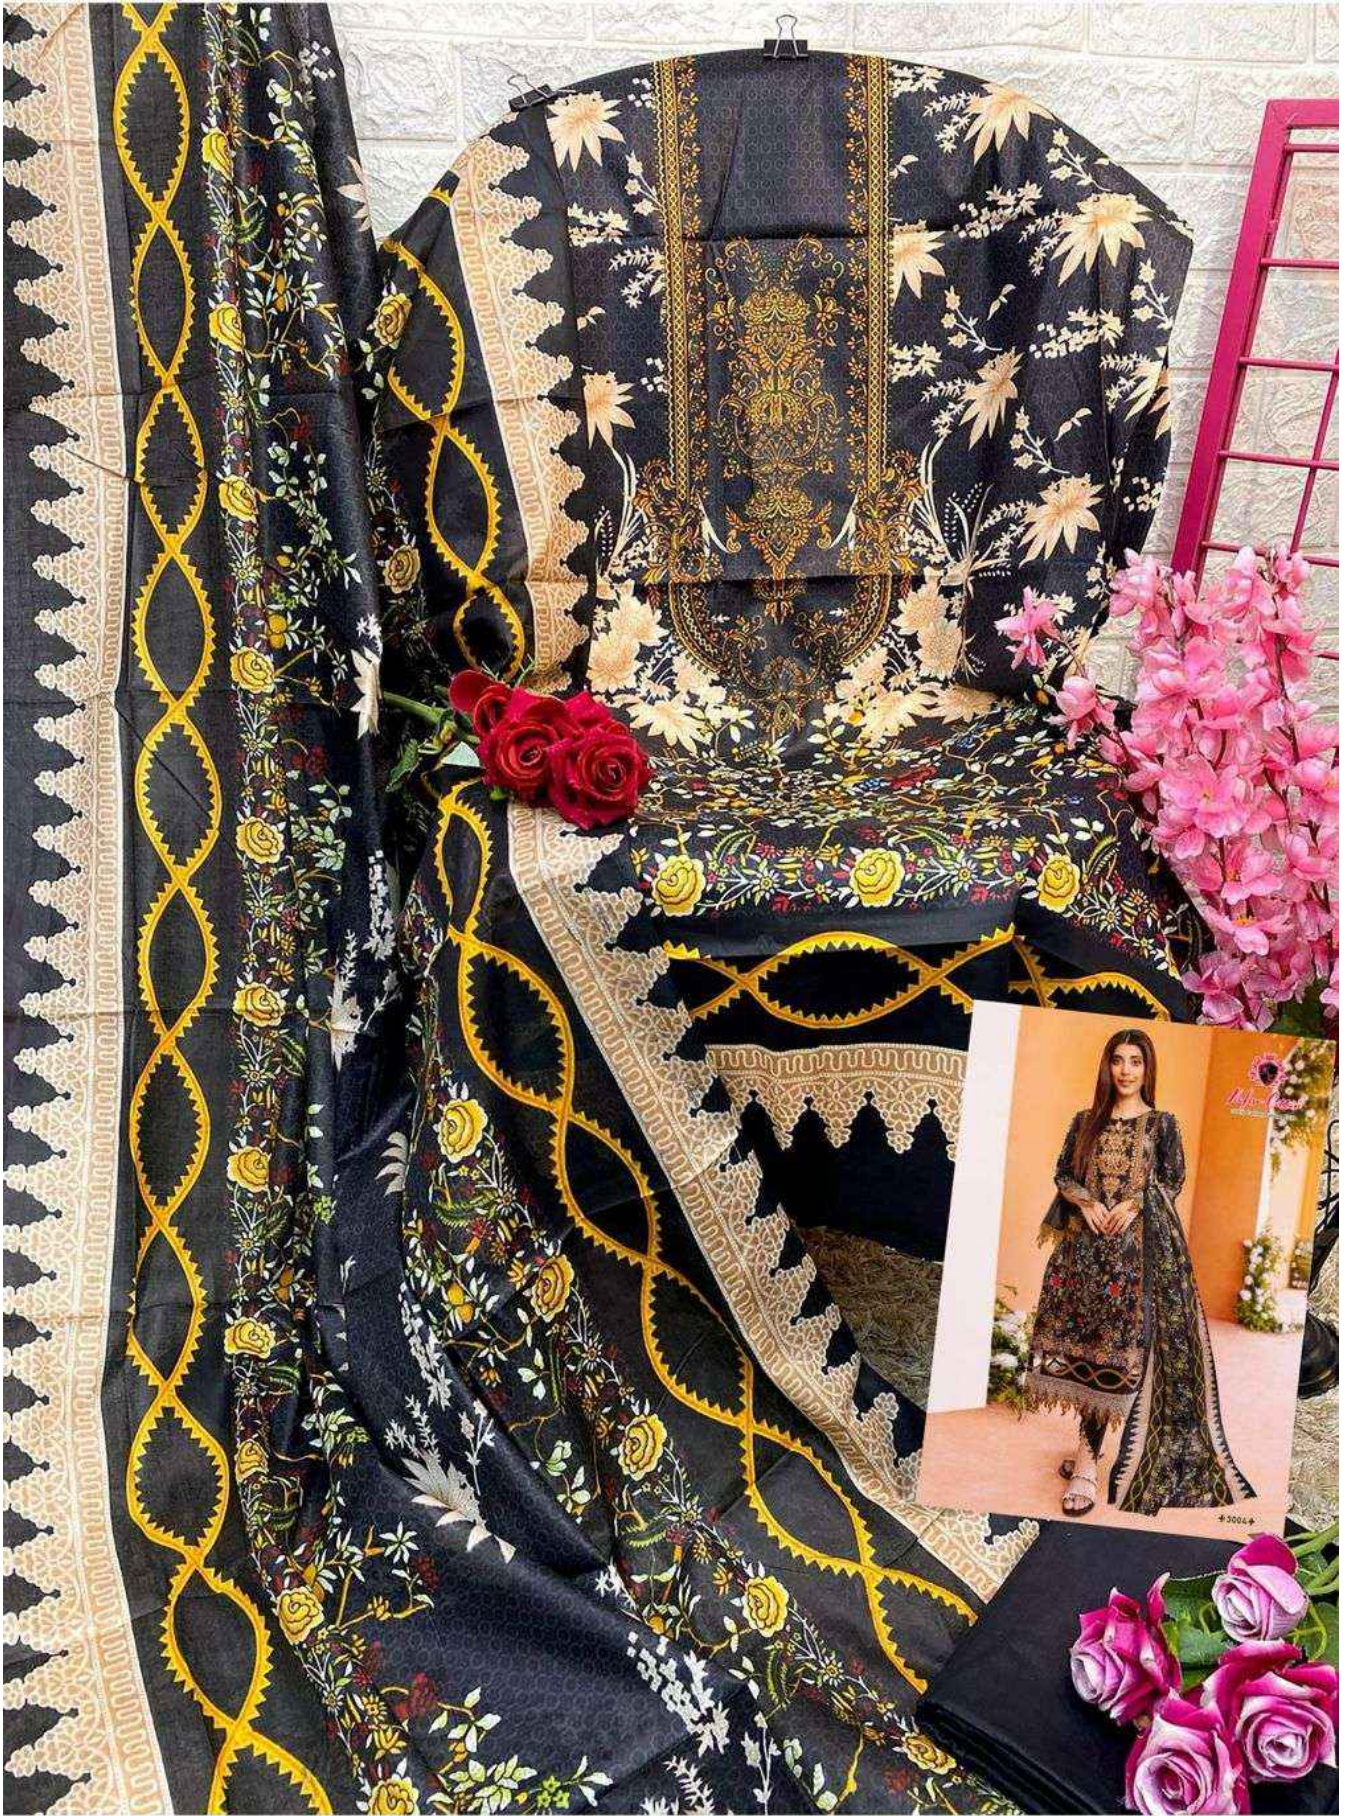

Nafisa Cotton^{TM}
100% Cotton Salwar Suits

Mahera
KARACHI SUITS
VOL-03