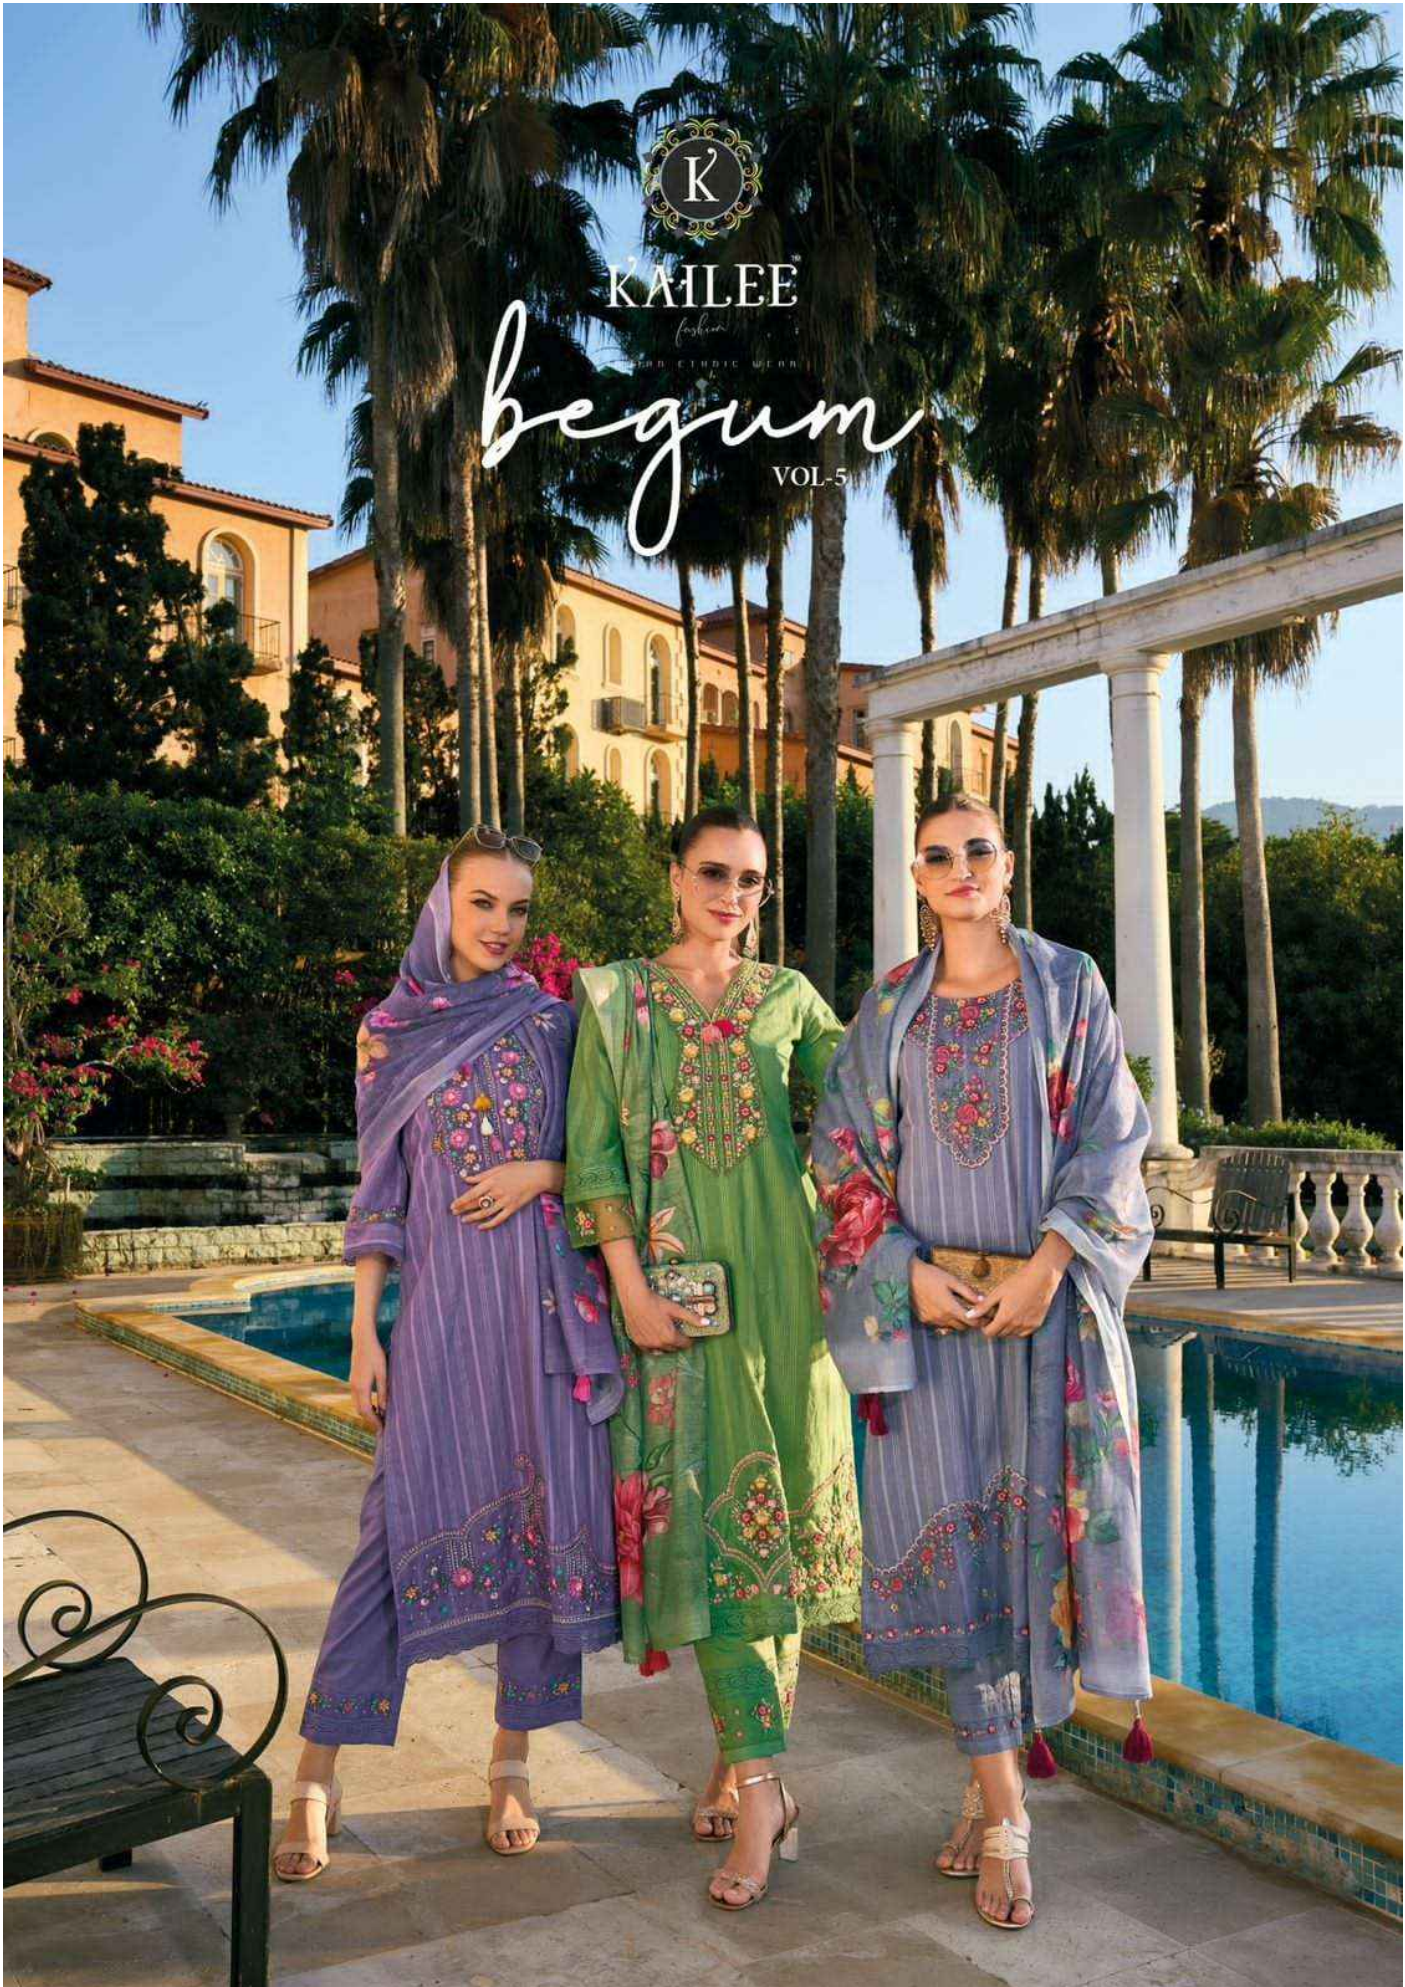

# begum

VOL-5

KAILEE

fashion

TRADITIONAL WEAR

# begum

VOL-5

42508

42502

KAILEE

*fashion*

INDIAN ETHNIC WEAR

42503