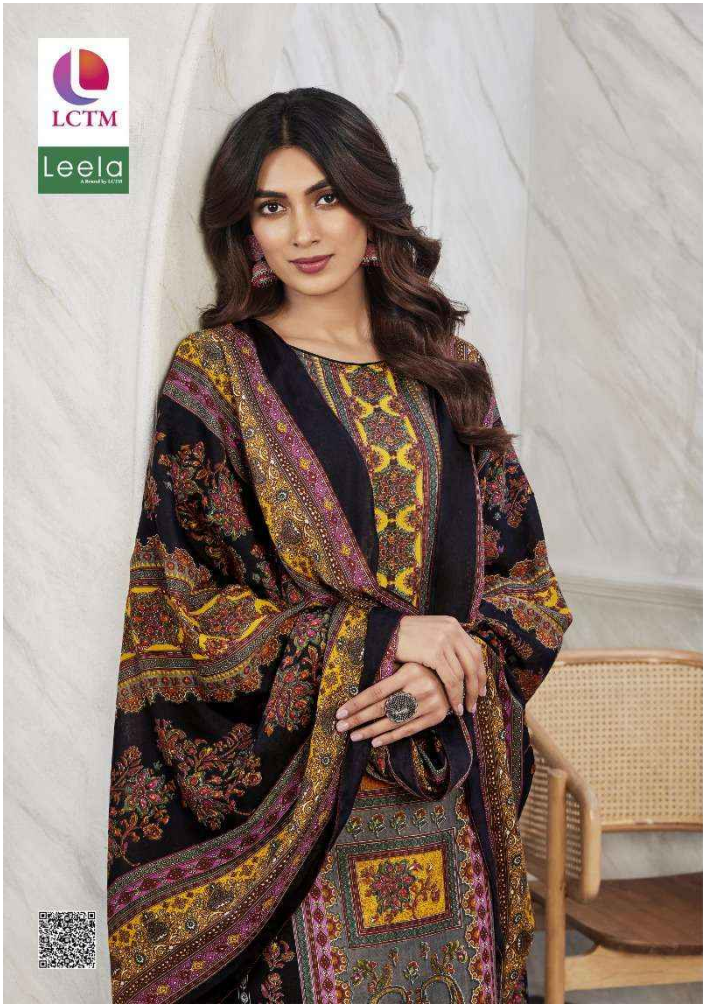

LCTM

Leela
A Brand by LCTM

JASMINE

LCTM

Leela
A Brand by LCTM

JASMINE

1003

1004

Top: Magic Bottom: Rayon Dupatta: Indo

1001

1002

1003

1004

1005

1006