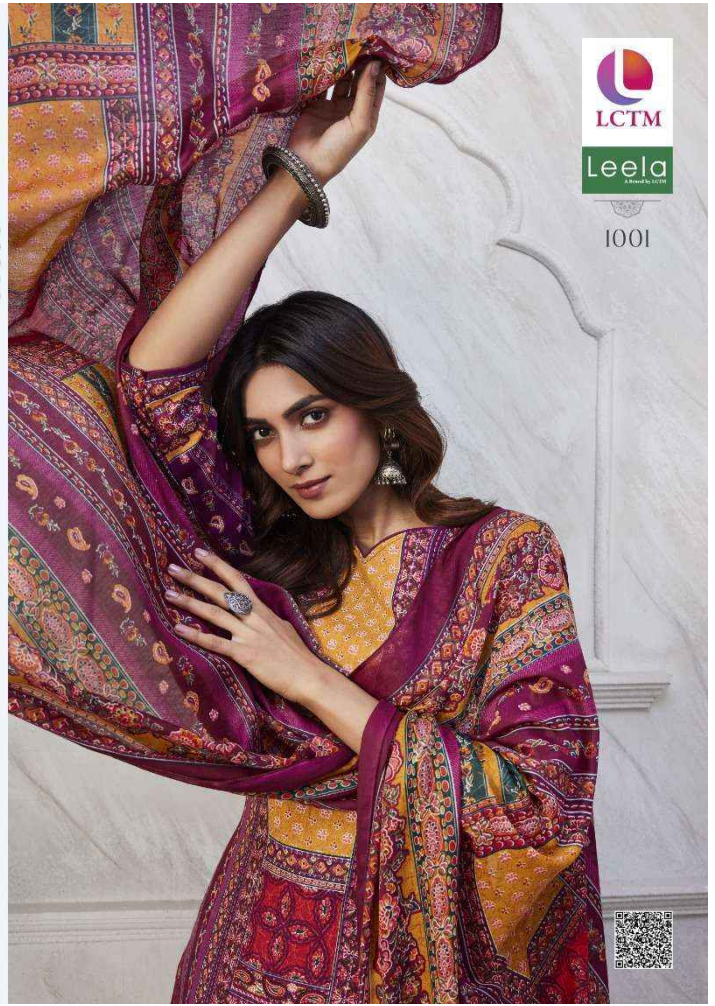

LCTM

Leela
A Brand by LCTM

JASMINE

LCTM

Leela
A Brand by LCTM

JASMINE

1003

1004

1002

LCTM
Leela
A Brand by LCTM

1001

LCTM
Leela
A Brand by LCTM

1006

1005

JASMINE

Top: Magic Bottom: Rayon Dupatta: Indo