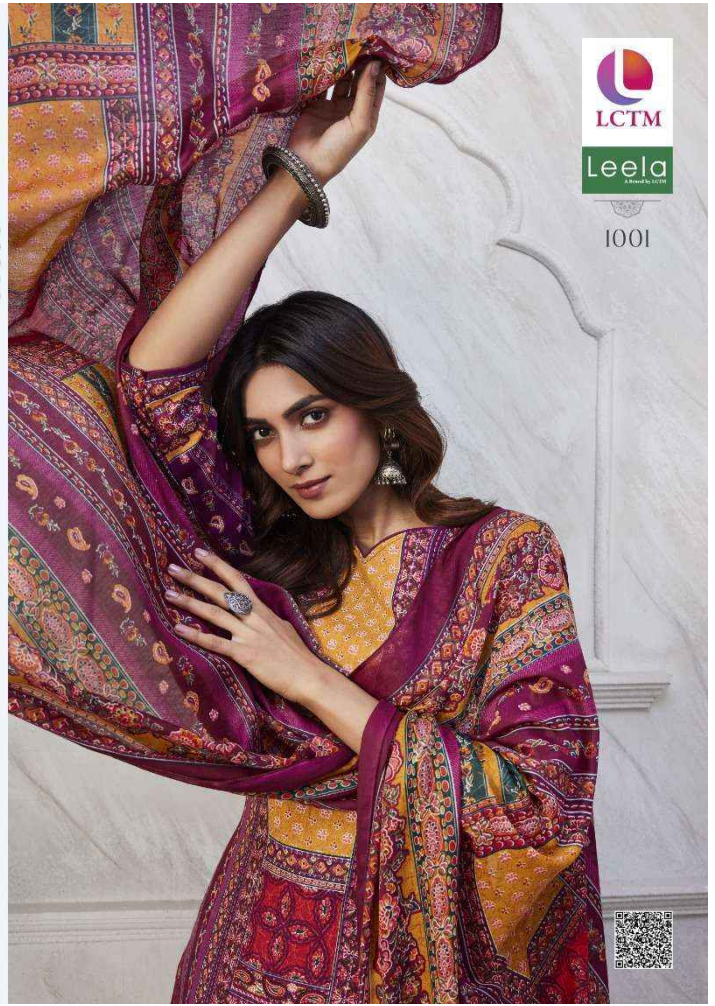

LCTM
Leela
A Brand by LCTM

1001