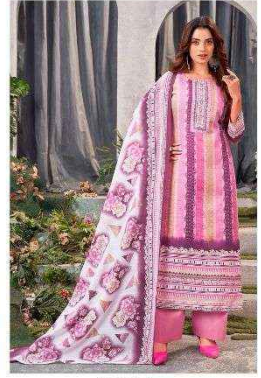

TANISHK
Fashion

GAZAL

TANISHK
Fashion

GAZAL

Presenting To You Our New Catalogue

GAZAL

-: TOP :-

PURE SEMI LAWN COTTON PRINT

-: BOTTOM :-

PURE SOLID COTTON

-: DUPATTA :-

PURE SEMI MAL MAL COTTON PRINT

59001
🌀

59002
🌀

59005
🌀

59006
🌀