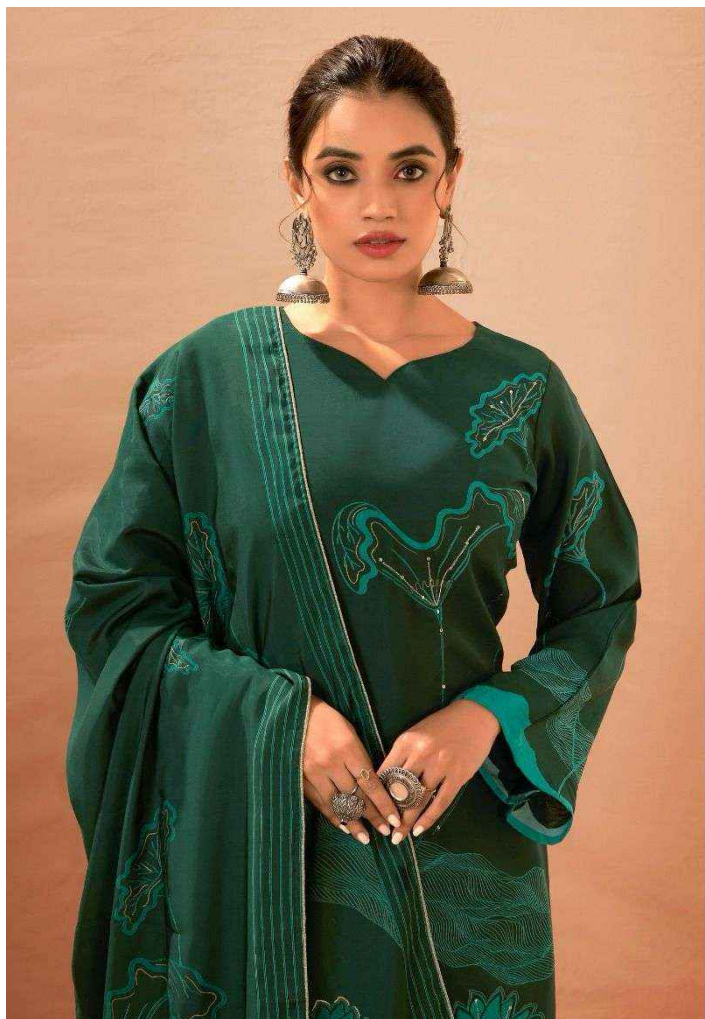

TANISHK  
Fashion

**KORAL**

TANISHK  
Fashion

**KORAL**

Presenting To You Our New Catalogue

# KORAL

## -: TOP :-

PURE MODAL MUSLIN PRINT  
WITH HANDWORK

## -: DUPATTA :-

PURE MODAL MUSLIN PRINT  
WITH LACE & TUSSELS

67001  
↓

67002  
↓

67003  
↓

67004  
↓

67005  
↓

67006  
↓