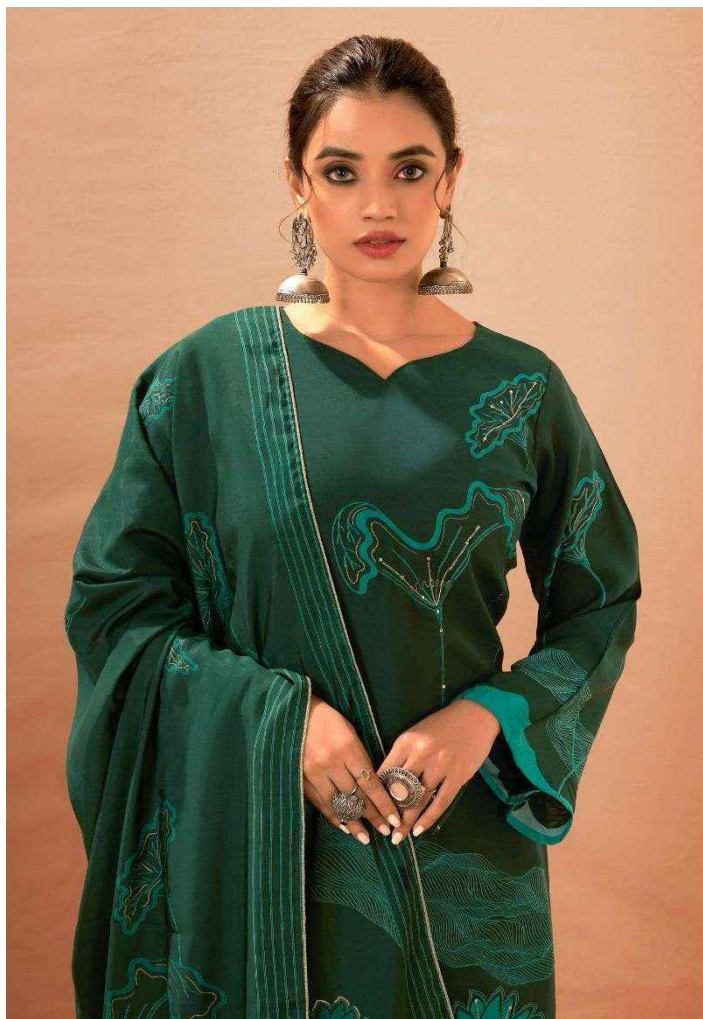

TANISHK
Fashion

KORAL

TANISHK
Fashion

KORAL

Presenting To You Our New Catalogue

KORAL

-: TOP :-

PURE MODAL MUSLIN PRINT
WITH HANDWORK

-: BOTTOM :-

PURE MODAL

-: DUPATTA :-

PURE MODAL MUSLIN PRINT
WITH LACE & TUSSELS

67001
↓

67002
↓

67003
↓

67004
↓