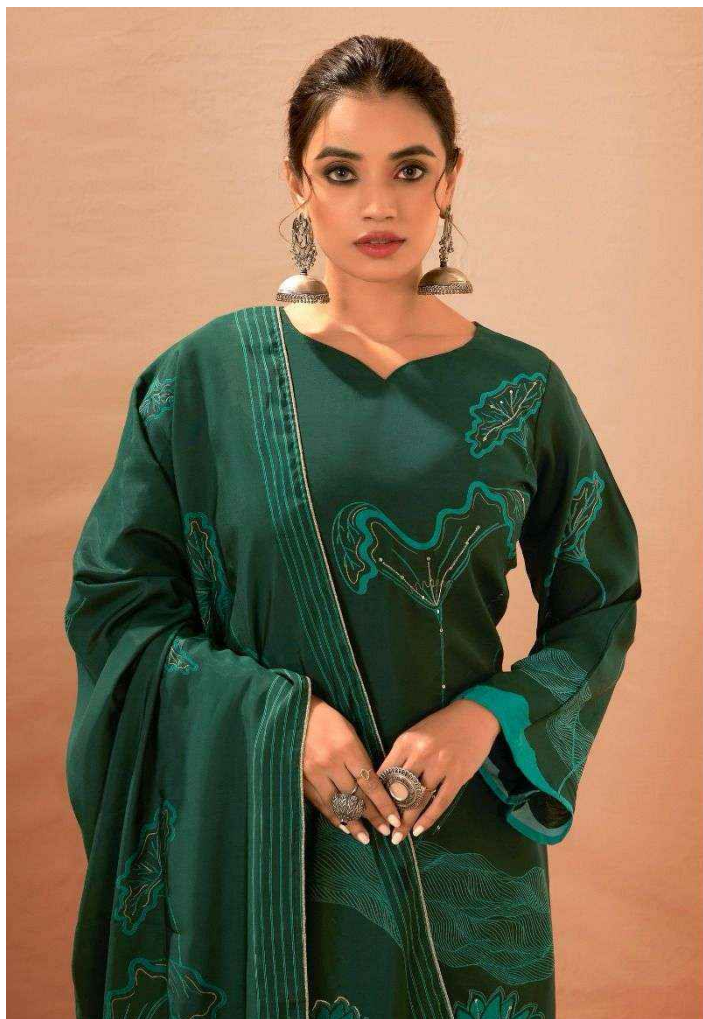

TANISHK  
Fashion

**KORAL**

TANISHK  
Fashion

**KORAL**

Presenting To You Our New Catalogue

# KORAL

**-: TOP :-**

PURE MODAL MUSLIN PRINT  
WITH HANDWORK

**-: BOTTOM :-**

PURE MODAL

**-: DUPATTA :-**

PURE MODAL MUSLIN PRINT  
WITH LACE & TUSSELS

67001  
↓