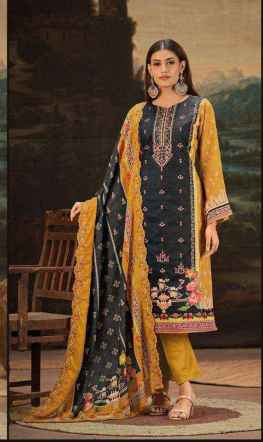

shradha
DESIGNER

BIN SAEED
LAWN COLLECTION

Vol-7

shradha
DESIGNER

BIN SAEED
LAWN COLLECTION

Vol-7

7001

7003

7006

THE EYE CATCHING ● ● ● ●

7004

STYLISH ELEGANCE

7001

7002

7005

7006