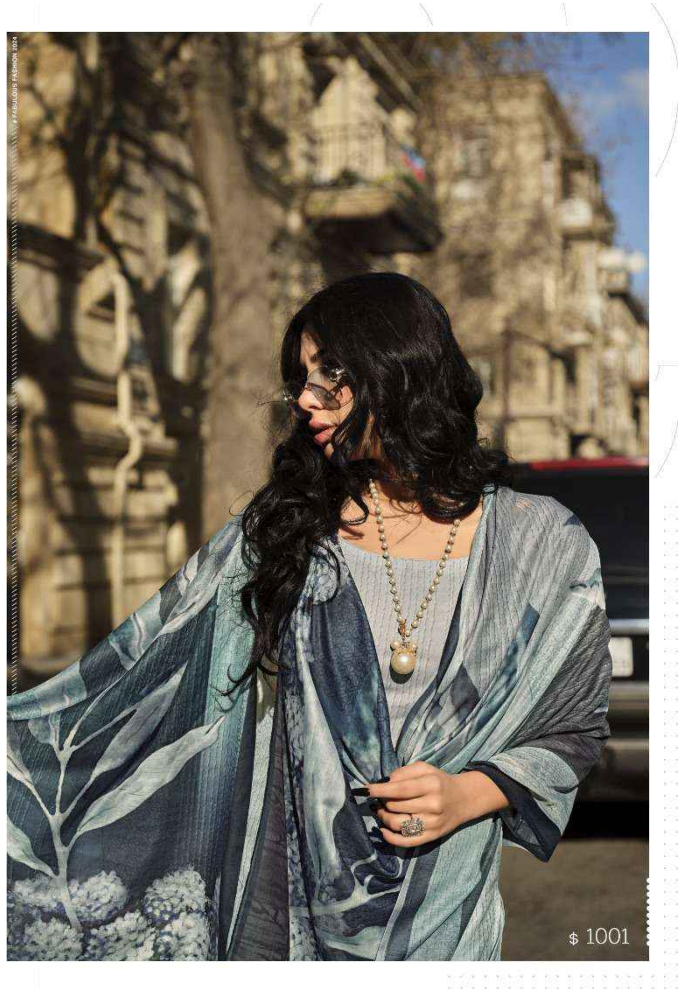

Fida
A Brand by LCTM

07.00-20.00

Sana

Fida
A Brand by LCTM

07.00-20.00

Sana

#SPARKING GLAMOROUS 2024

BEAUTIFUL & COZY

A spectrum of hues adorned the racks, each dress weaving a unique narrative of style.

\$ 1003

Fida
A Brand by LCTM

TRADITION YET STYLISH 2024

NEW STYLE

A high
low hemline
showcased
her shoes,
offering a
playful and
unexpected
reveal.