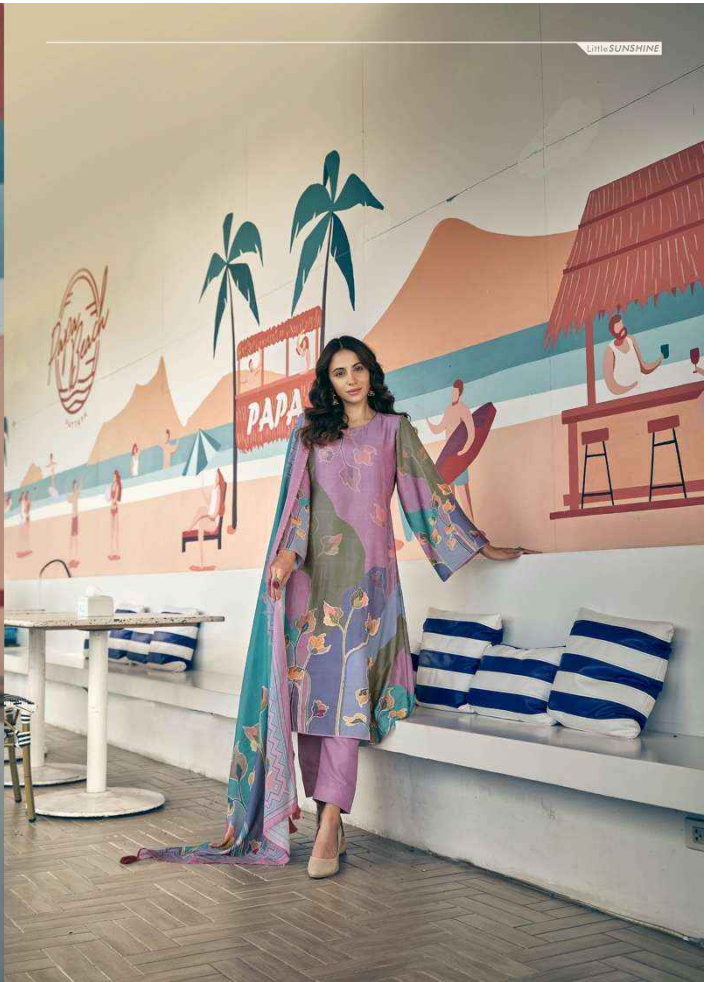

ANAHAAT

EVENING SERENITY

ANAHAAT

EVENING SERENITY

Comfortable Style

Dress yourself not to impress but for
comfort and style!

10058

Dress Best

Dress your Best; stand
out from the rest with PRM.

10059

Fashion Treat

Go ahead and treat yourself with exclusive
everyday attire brought to you by PRM.

10060

Sadhana

10061

Fashion has to reflect
who you are,
what you feel at
the moment,
and where
you're going.