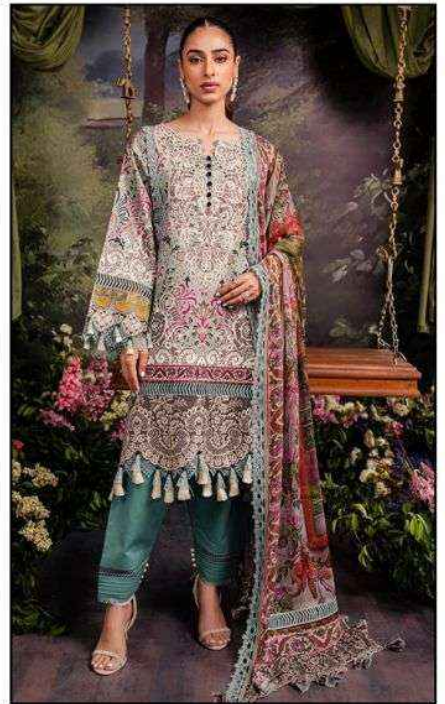

5006

Gull A Ahmed ORIGINAL LAWN^{TM}
LAWN COLLECTION

Riwayat
Vol.05