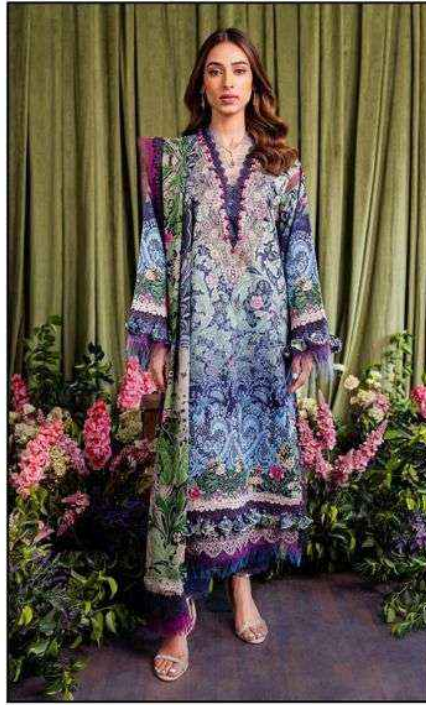

5002

Gull A Ahmed ORIGINAL LAWN^{TM}
LAWN COLLECTION

Riwayat
Vol.05