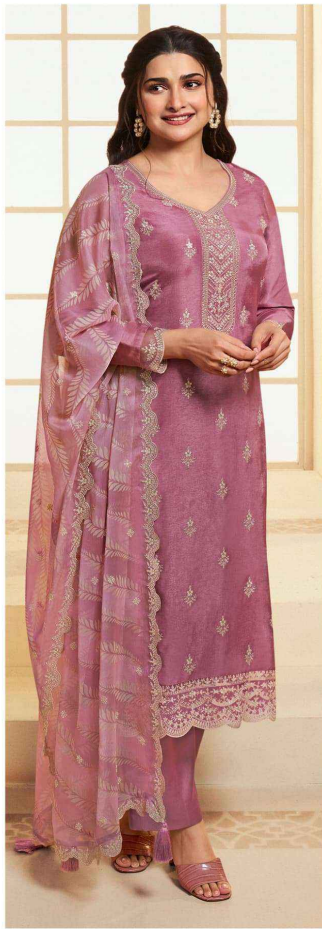

VINAY FASHION LLP

KULEESH | SHOHINI

A Brand By Vinay

A Product By Kuleesh

~ 67021 ~