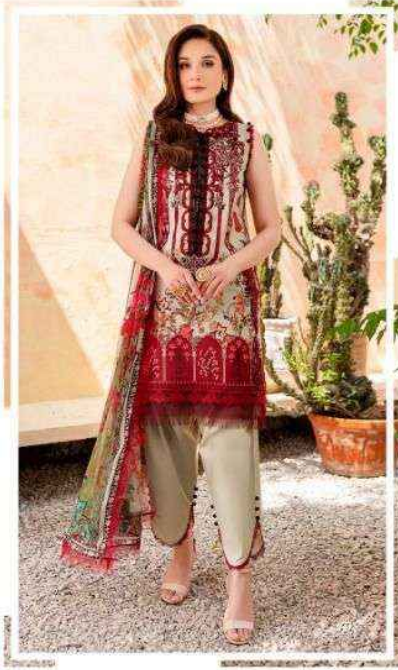

D.No. 11002