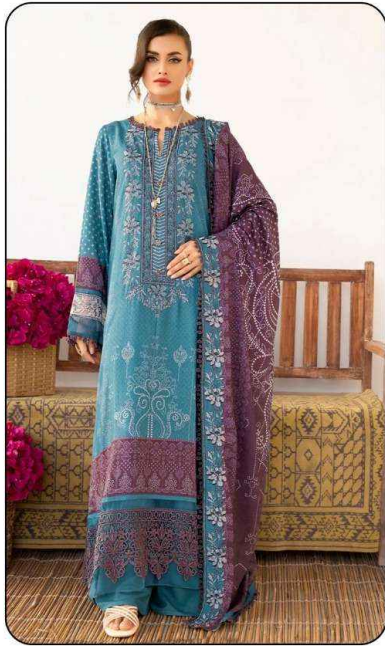

AL-ZOHAIB
EXCLUSIVE LAWN COLLECTION

Madhav[®]
Fashion

AL-ZOHAIB
EXCLUSIVE LAWN COLLECTION

MF
Style
1001

1001

1002

1003

1004

1005

1006

<u>TOP</u>
Pure Lawn Cotton - (2.40 MTR APX.)
<u>DUPATTA</u>
Mal-Mal Cotton - (2.25 MTR APX.)
<u>BOTTOM</u>
Pure Lawn Cotton - (2.00 MTR APX.)

Madhav[®]
Fashion

AL-ZOHAI^B
VOL-01
EXCLUSIVE LAWN COLLECTION