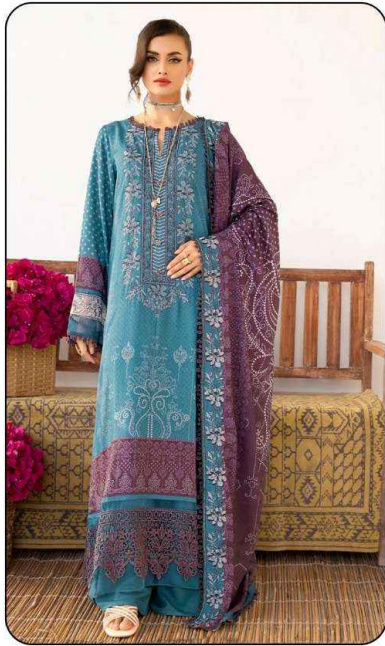

AL-ZOHAIB
EXCLUSIVE LAWN COLLECTION

Madhav[®]
Fashion

AL-ZOHAIB
EXCLUSIVE LAWN COLLECTION

MF
Style
1001

1001

1002

1003

1004

1005

1006

<u>TOP</u>
Pure Lawn Cotton - (2.40 MTR APX.)
<u>DUPATTA</u>
Mal-Mal Cotton - (2.25 MTR APX.)
<u>BOTTOM</u>
Pure Lawn Cotton - (2.00 MTR APX.)

Madhav[®]
Fashion

AL-ZOHAIB
EXCLUSIVE LAWN COLLECTION