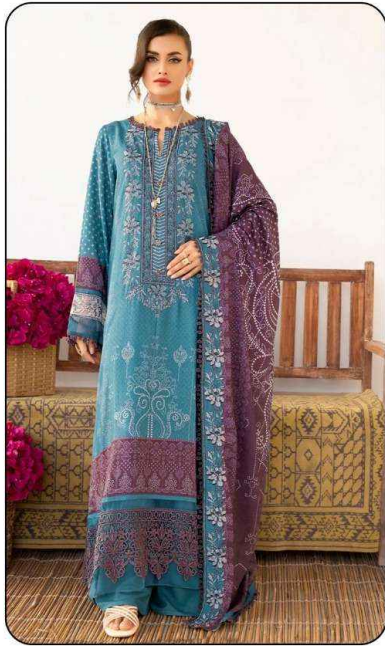

1001

1002

1003

1004

1005

1006

<u>TOP</u>
Pure Lawn Cotton - (2.40 MTR APX.)
<u>DUPATTA</u>
Mal-Mal Cotton - (2.25 MTR APX.)
<u>BOTTOM</u>
Pure Lawn Cotton - (2.00 MTR APX.)

Madhav[®]
Fashion

AL-ZOHAIB
VOL-01
EXCLUSIVE LAWN COLLECTION

Madhav[®]
Fashion

AL-ZOHAIB
VOL-01
EXCLUSIVE LAWN COLLECTION

Madhav[®]
Fashion

AL-ZOHAIB
EXCLUSIVE LAWN COLLECTION

MFJ
Style
1003

Madhav[®]
Fashion

AL-ZOHAIB
EXCLUSIVE LAWN COLLECTION