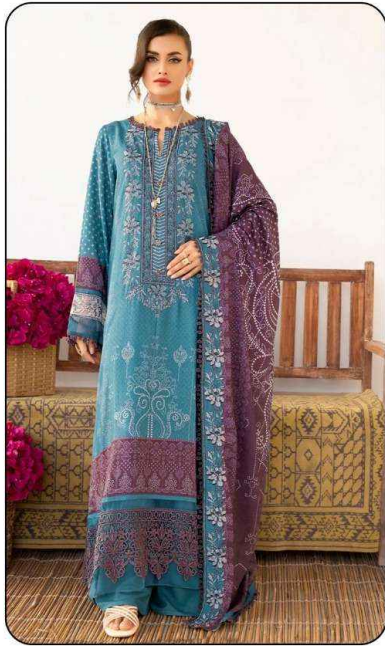

AL-ZOHAIB
EXCLUSIVE LAWN COLLECTION

Style
1005

Madhav[®]
Fashion

AL-ZOHAIB
EXCLUSIVE LAWN COLLECTION

MF
Style
1001

1001

1002

1003

1004

1005

1006

<u>TOP</u>
Pure Lawn Cotton - (2.40 MTR APX.)
<u>DUPATTA</u>
Mal-Mal Cotton - (2.25 MTR APX.)
<u>BOTTOM</u>
Pure Lawn Cotton - (2.00 MTR APX.)

Madhav[®]
Fashion

AL-ZOHAIB
VOL-01
EXCLUSIVE LAWN COLLECTION