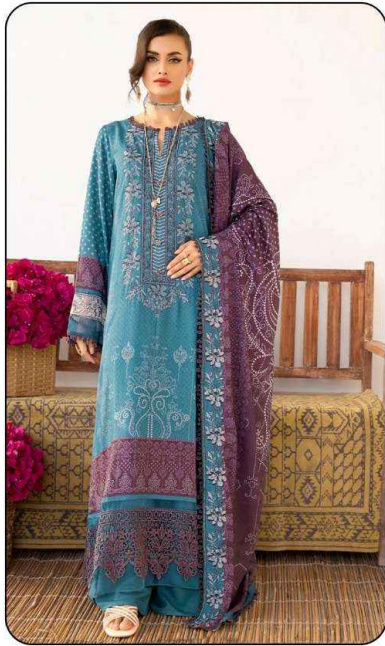

AL-ZOHAIB
EXCLUSIVE LAWN COLLECTION

MF
Style
1005

Madhav[®]
Fashion

AL-ZOHAIB
EXCLUSIVE LAWN COLLECTION

MF
Style
1001

1001

1002

1003

1004

1005

1006

<u>TOP</u>
Pure Lawn Cotton - (2.40 MTR APX.)
<u>DUPATTA</u>
Mal-Mal Cotton - (2.25 MTR APX.)
<u>BOTTOM</u>
Pure Lawn Cotton - (2.00 MTR APX.)

Madhav[®]
Fashion

AL-ZOHAIB
VOL-01
EXCLUSIVE LAWN COLLECTION