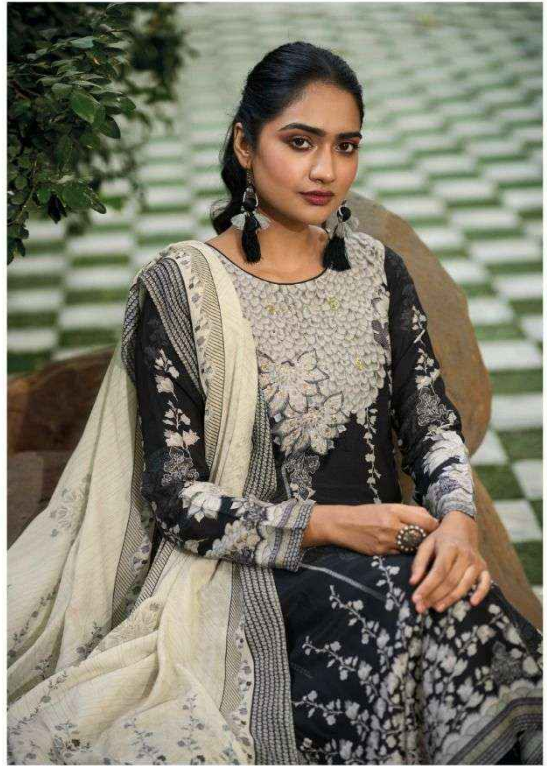

KILORY
Trends

BLACKBERRY

KILORY
Trends

BLACKBERRY

851

KILORY
TRENDS

854

856

KILRY
Trends

BLACKBERRY

TOP

PURE BEMBERG MUSLINE DIGITAL PRINT WITH
FANCY HANDWORK WORK

DUPATTA

PURE BEMBERG MUSLINE DIGITAL PRINT

BOTTOM

PURE BEMBERG MUSLIN