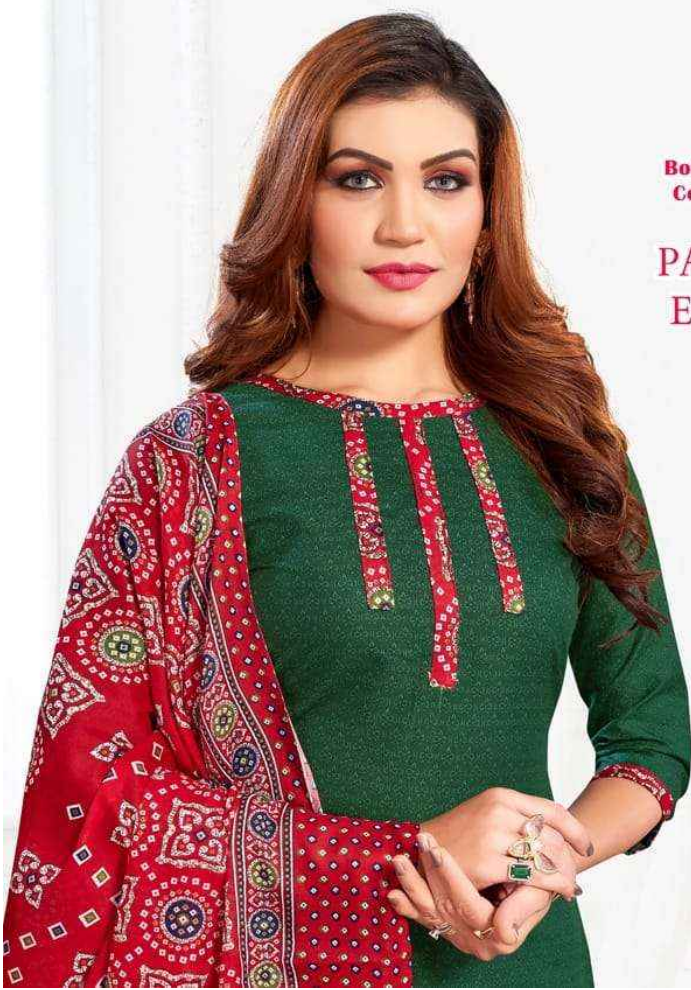

Bottom 2.50mtrs
Cotton Dupatta
D.No.14008

**PATIALA
EXPRESS**