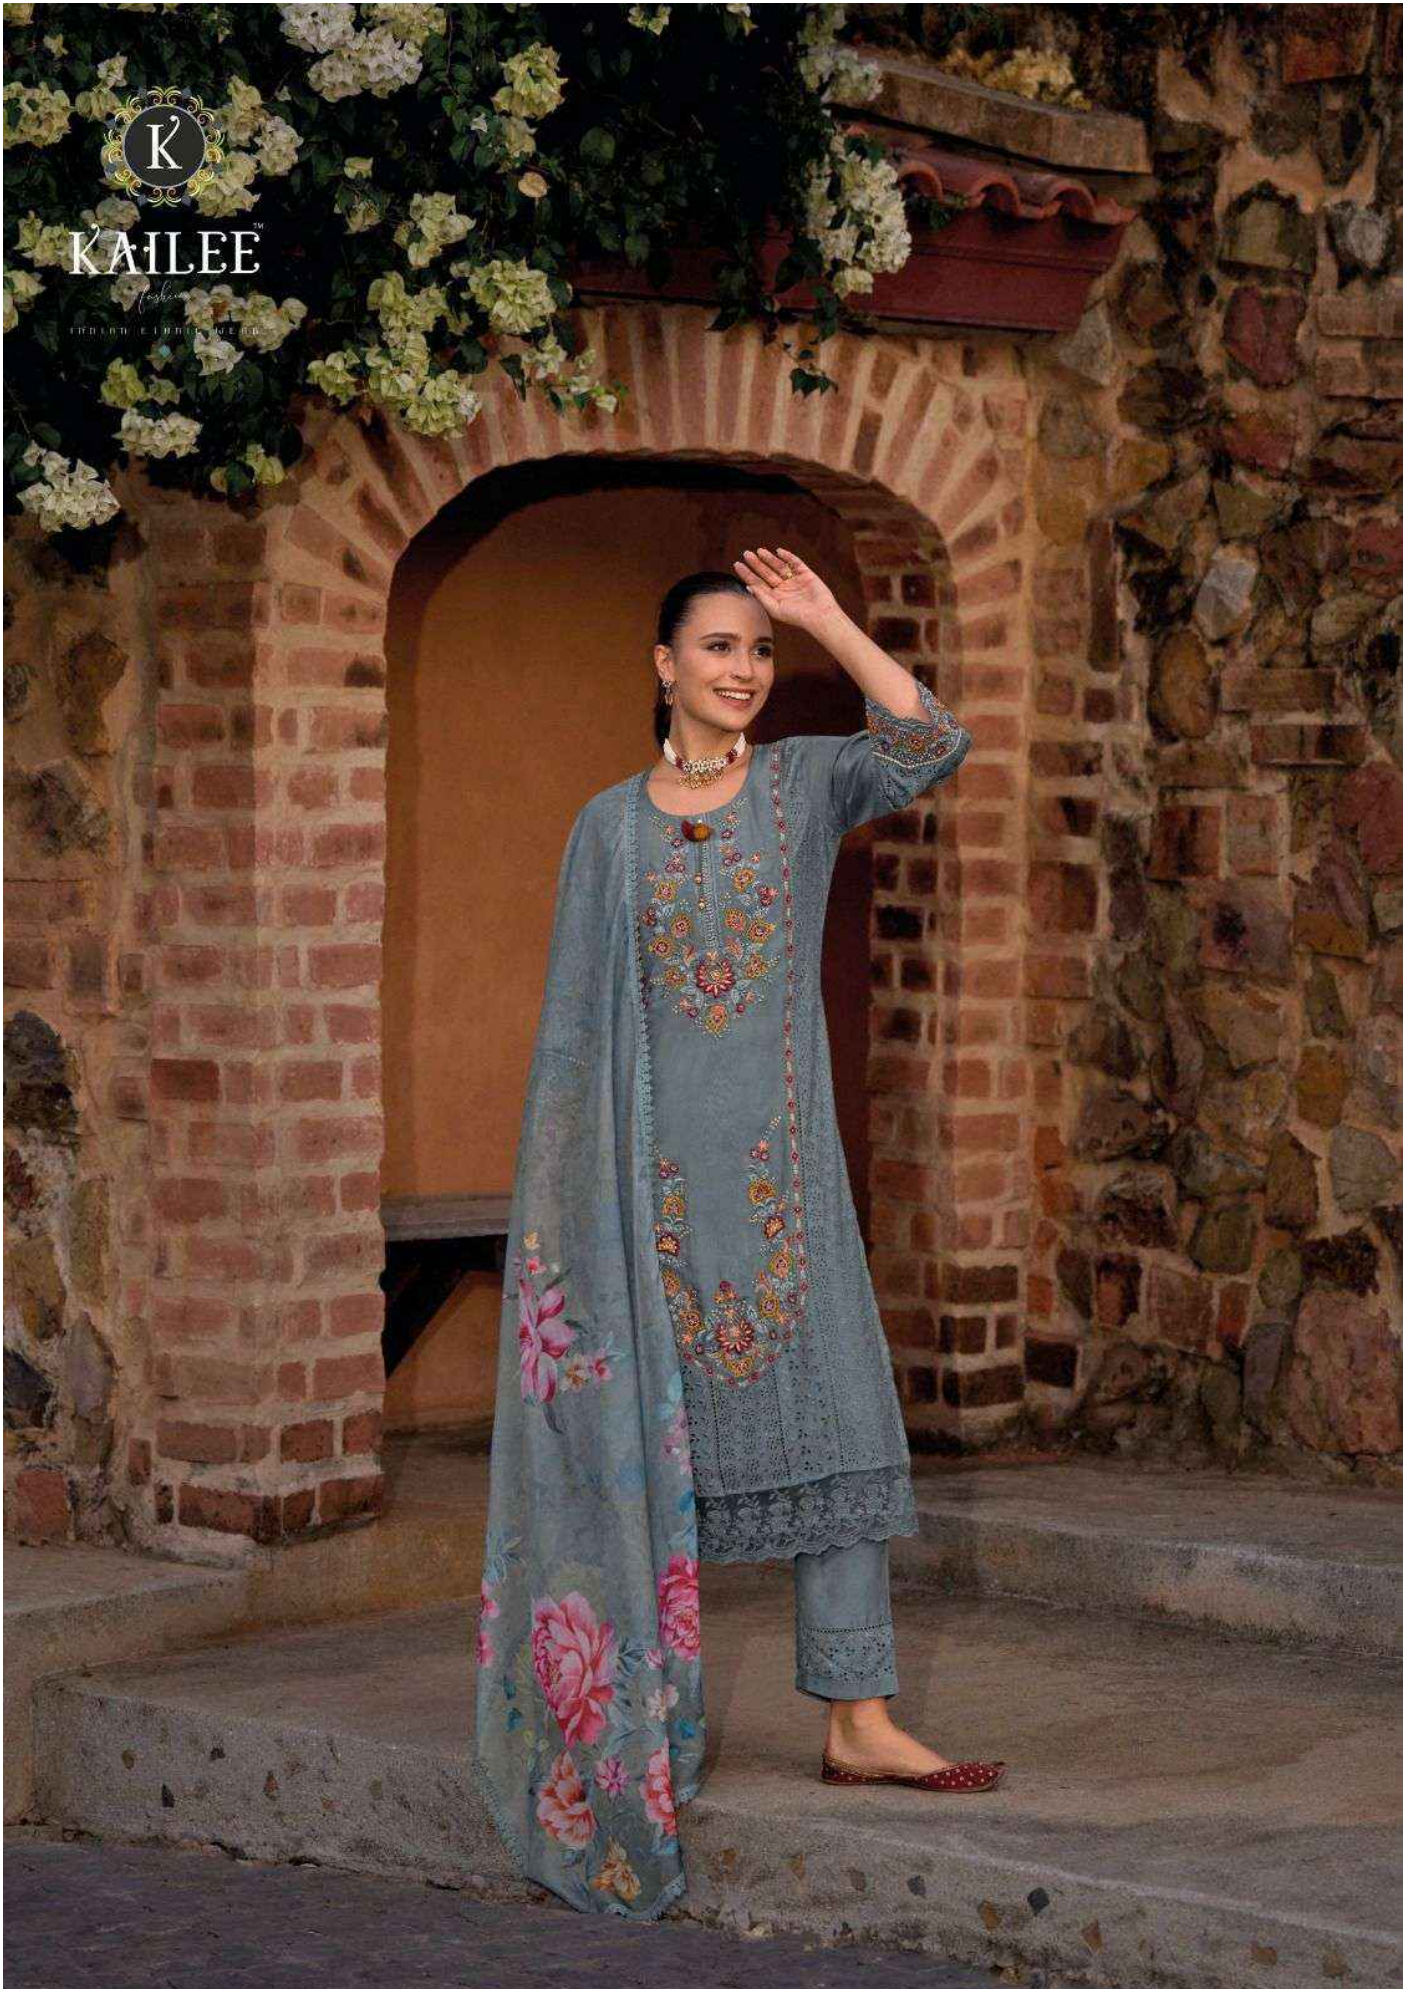

KAILEE™

fashion

ESTABLISHED 1998