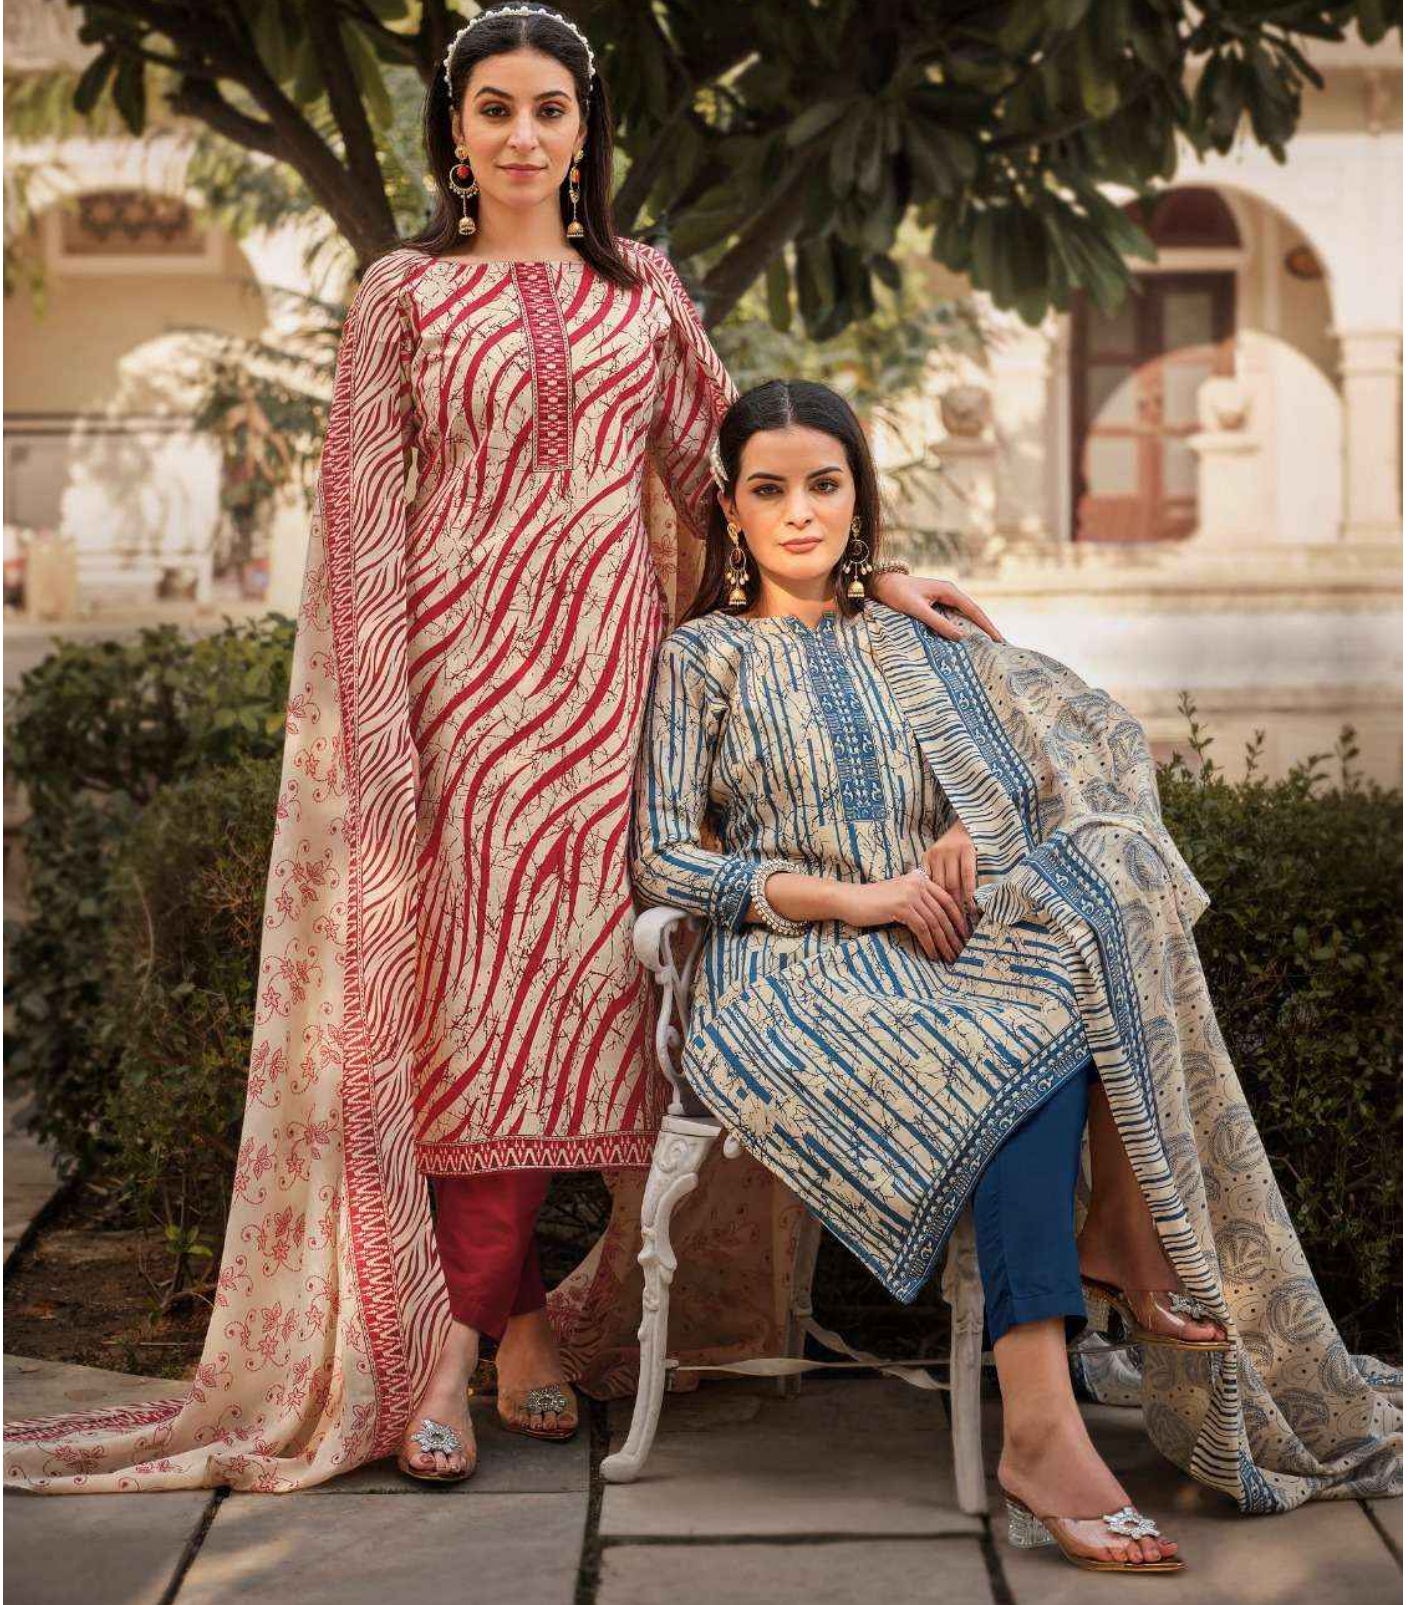

 *Zulfat*[®]
Designer Suits

BAANI

 *Zulfat*[®]
Designer Suits

BAANI

526-001

Zulfat

Zulfat®
DESIGN BY SAMI

It was the Season

526-002

"I firmly believe that with the right footwear one can rule the world."

526-003

Zulfat

Zulfat®
DESIGNER BRAND

Dress to Impress

"Don't be into trends. Don't make fashion own you, but you decide what you are, what you want to express by the way you dress and the way to live."