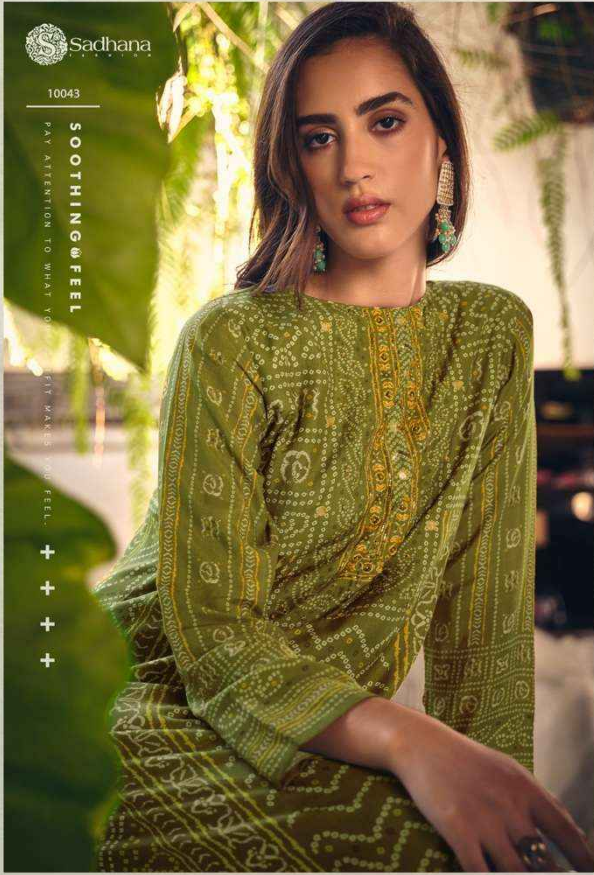

I N A A Y A T

I N A A Y A T

Sadhana

10042

CELEBRATE MOMENTS

CELEBRATE EACH MOMENT WITH SPARKLE AND SHINE.

+ + +

BLAZE CHASER

BEAUTY IS A RADIANCE THAT
ORIGINATES FROM WITHIN AND COMES FROM
INNER HAVEN AND STRONG CHARACTER.

+ + + +

10045

Sadhana

Sadhana

10048

STYLE SLAYER

BEAUTY IS HOW YOU FEEL INSIDE, AND IT REFLECTS IN YOUR EYES. + + + +