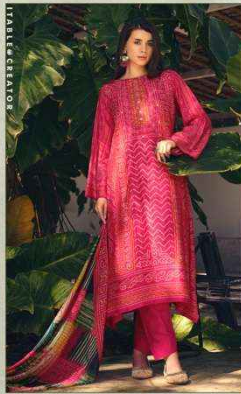

10045

10047