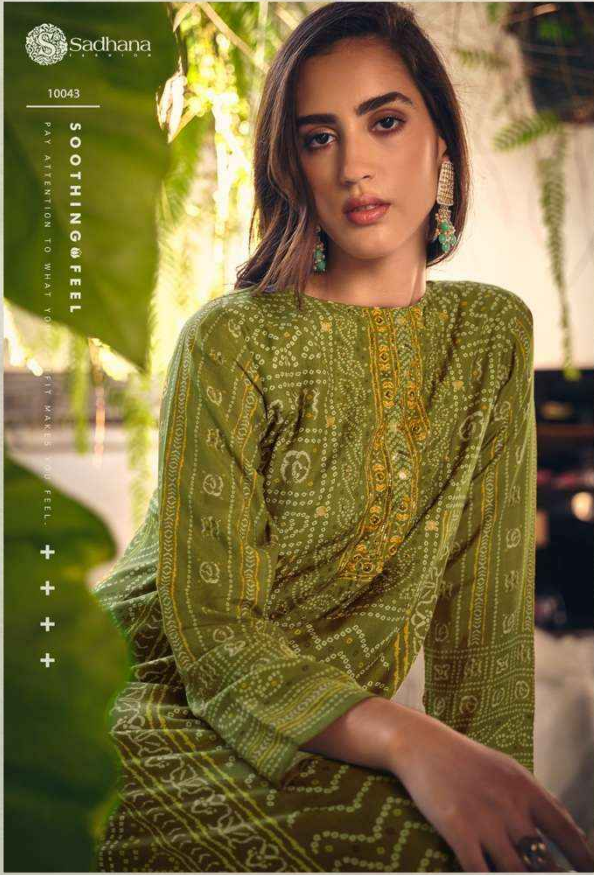

I N A A Y A T

I N A A Y A T

Sachhana

10041

FASHION & SUNSHINE

ANYTHING IS POSSIBLE WITH SUNSHINE OF SELF-CONFIDENCE.

BLAZE CHASER

BEAUTY IS A RADIANCE THAT
ORIGINATES FROM WITHIN AND COMES FROM
INNER HAVEN AND STRONG CHARACTER.

+ + + +

10045

Sadhana

Sadhana

10048

STYLE SLAYER

BEAUTY IS HOW YOU FEEL INSIDE, AND IT REFLECTS IN YOUR EYES. + + + +

10041