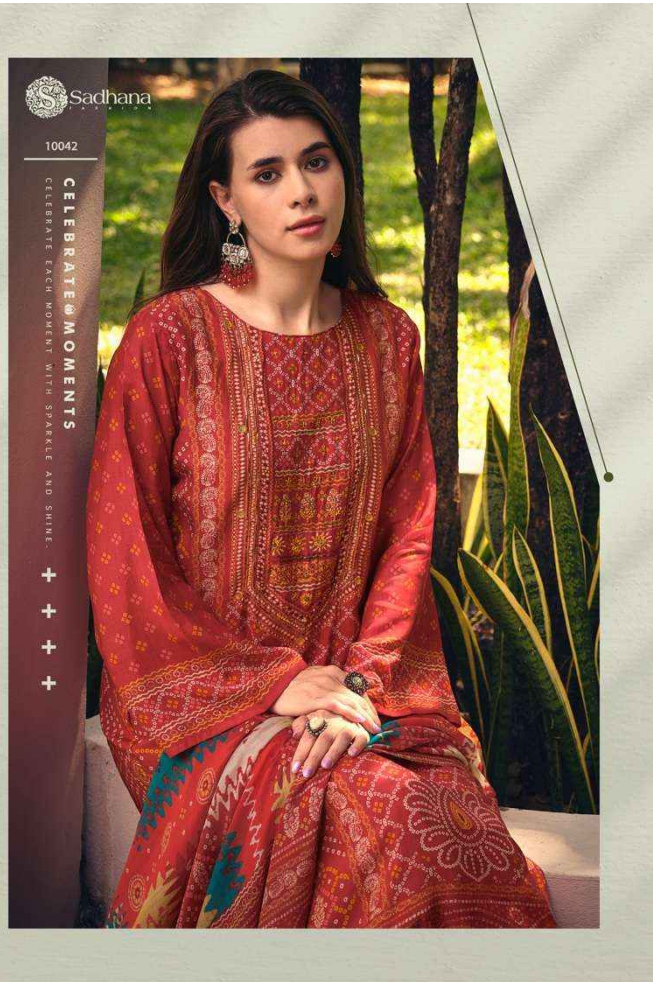

I N A A Y A T

I N A A Y A T

Sadhana

10042

CELEBRATE MOMENTS

CELEBRATE EACH MOMENT WITH SPARKLE AND SHINE.

+ + +

BLAZE CHASER

BEAUTY IS A RADIANCE THAT
ORIGINATES FROM WITHIN AND COMES FROM
INNER HAVEN AND STRONG CHARACTER.

+ + + +

10045

Sadhana

Sadhana

10048

STYLE SLAYER

BEAUTY IS HOW YOU FEEL INSIDE, AND IT REFLECTS IN YOUR EYES. + + + +