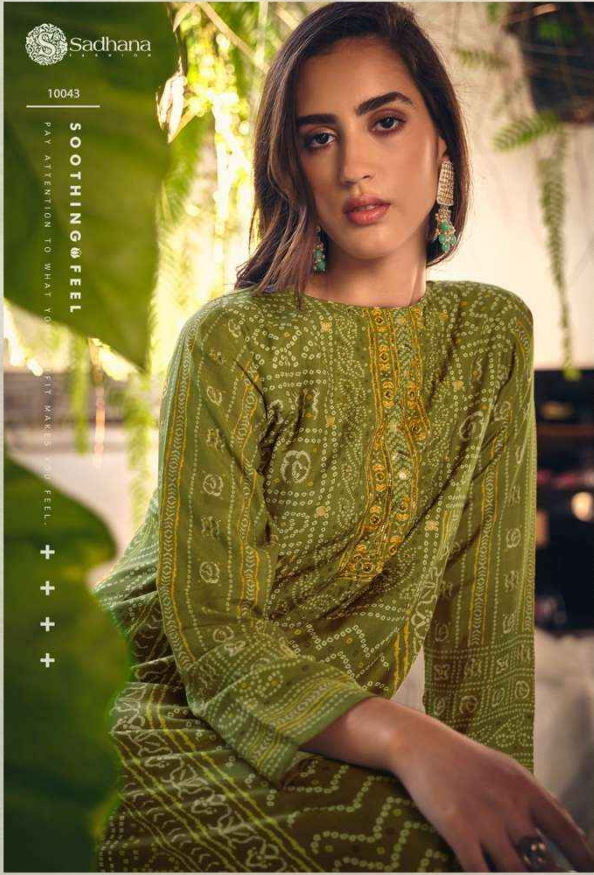

# I N A A Y A T

Sadhana

10042

CELEBRATE MOMENTS

CELEBRATE EACH MOMENT WITH SPARKLE AND SHINE.

+ + +

**BLAZE CHASER**

BEAUTY IS A RADIANCE THAT  
ORIGINATES FROM WITHIN AND COMES FROM  
INNER HAVEN AND STRONG CHARACTER.