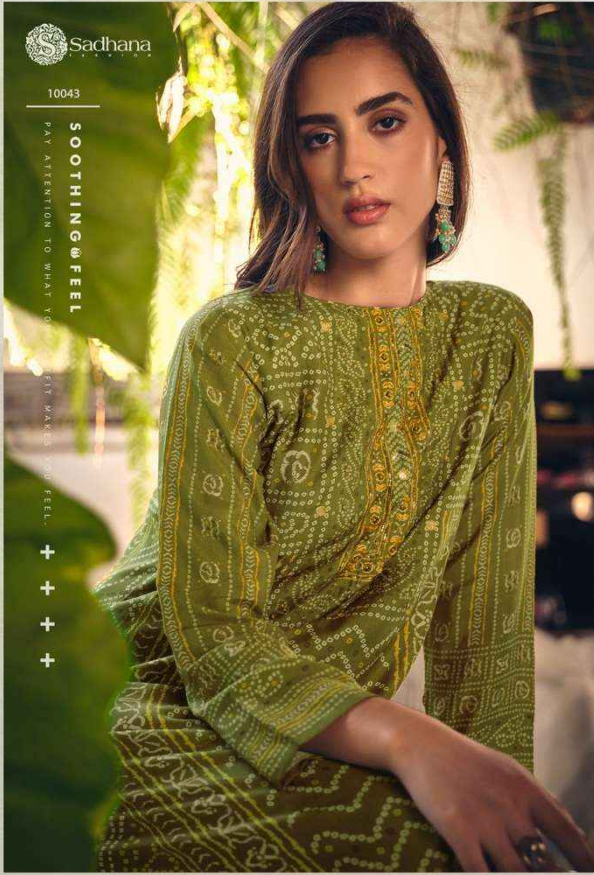

# I N A A Y A T

Sadhana

10042

CELEBRATE MOMENTS

CELEBRATE EACH MOMENT WITH SPARKLE AND SHINE.

+++

**BLAZE CHASER**

BEAUTY IS A RADIANCE THAT  
ORIGINATES FROM WITHIN AND COMES FROM  
INNER HAVEN AND STRONG CHARACTER.