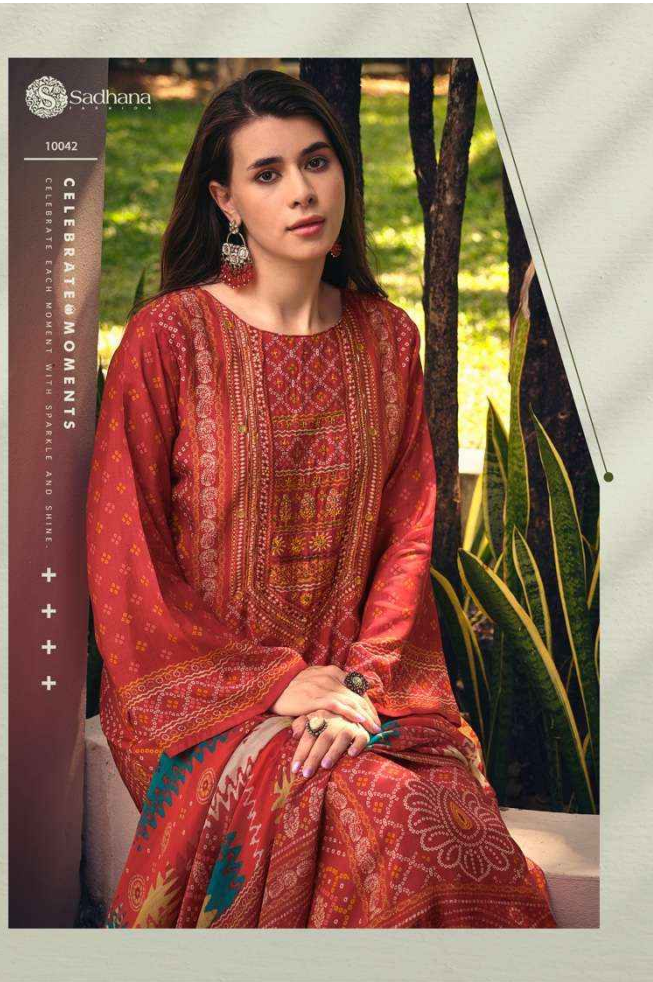

I N A A Y A T

I N A A Y A T

Sachhana

10041

FASHION & SUNSHINE

ANYTHING IS POSSIBLE WITH SUNSHINE OF SELF-CONFIDENCE.

BLAZE CHASER

BEAUTY IS A RADIANCE THAT
ORIGINATES FROM WITHIN AND COMES FROM
INNER HAVEN AND STRONG CHARACTER.

+ + + +

10045

Sadhana

Sadhana

10048

STYLE SLAYER

BEAUTY IS HOW YOU FEEL INSIDE, AND IT REFLECTS IN YOUR EYES. + + + +

10041