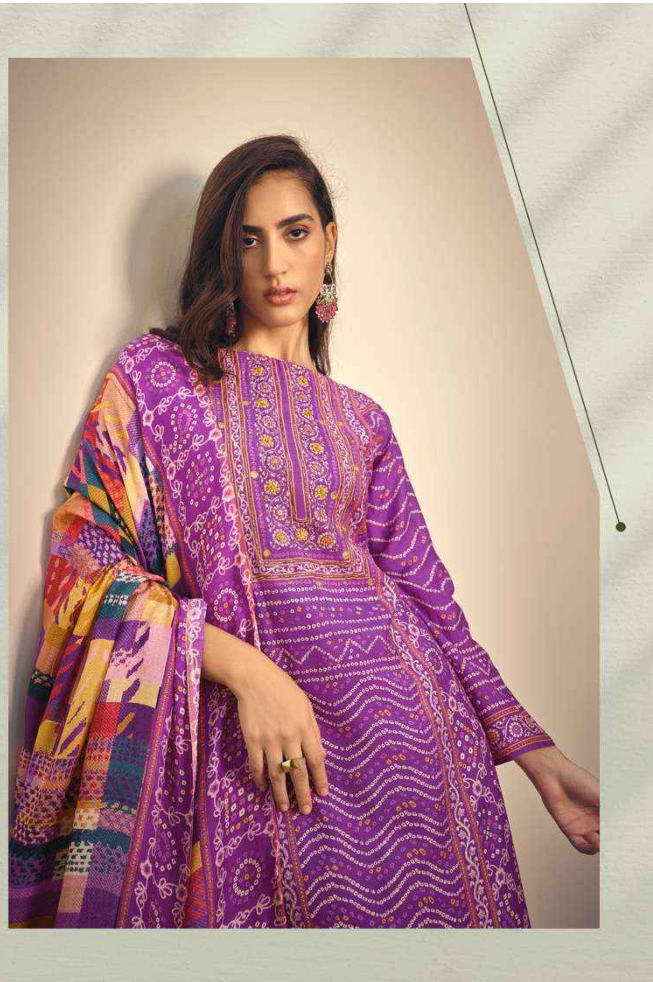

I N A A Y A T

I N A A Y A T

BLAZE CHASER

BEAUTY IS A RADIANCE THAT
ORIGINATES FROM WITHIN AND COMES FROM
INNER HAVEN AND STRONG CHARACTER.

+ + + +

10045

Sadhana

Sadhana