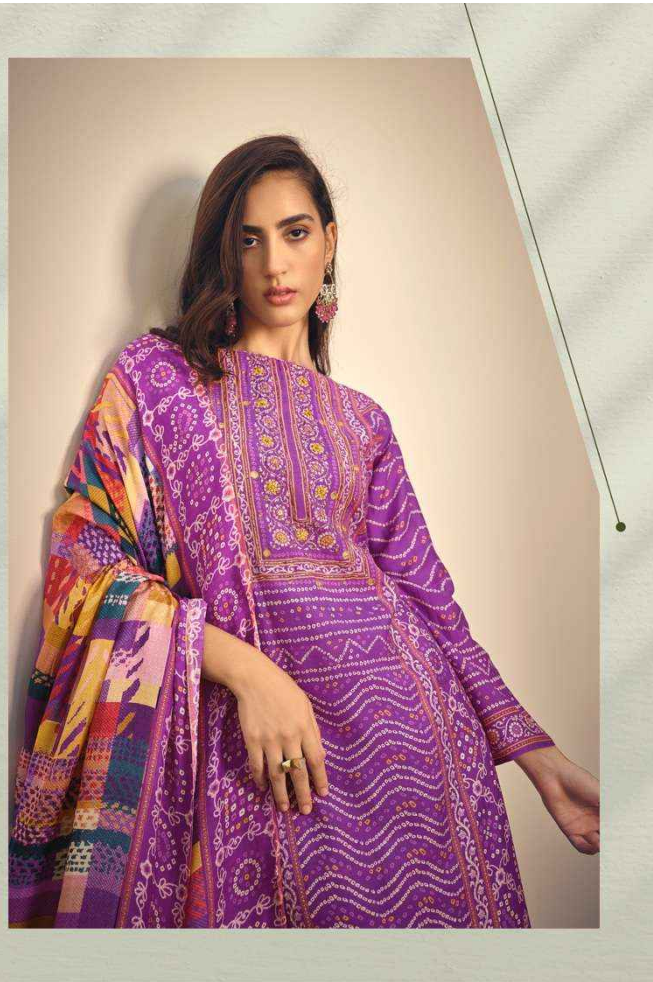

I N A A Y A T

I N A A Y A T

Sachhana

10041

FASHION & SUNSHINE

ANYTHING IS POSSIBLE WITH SUNSHINE OF SELF-CONFIDENCE.

BLAZE CHASER

BEAUTY IS A RADIANCE THAT
ORIGINATES FROM WITHIN AND COMES FROM
INNER HAVEN AND STRONG CHARACTER.

+ + + +

10045

Sadhana

Sadhana

10048

STYLE SLAYER

BEAUTY IS HOW YOU FEEL INSIDE, AND IT REFLECTS IN YOUR EYES. + + + +

10041