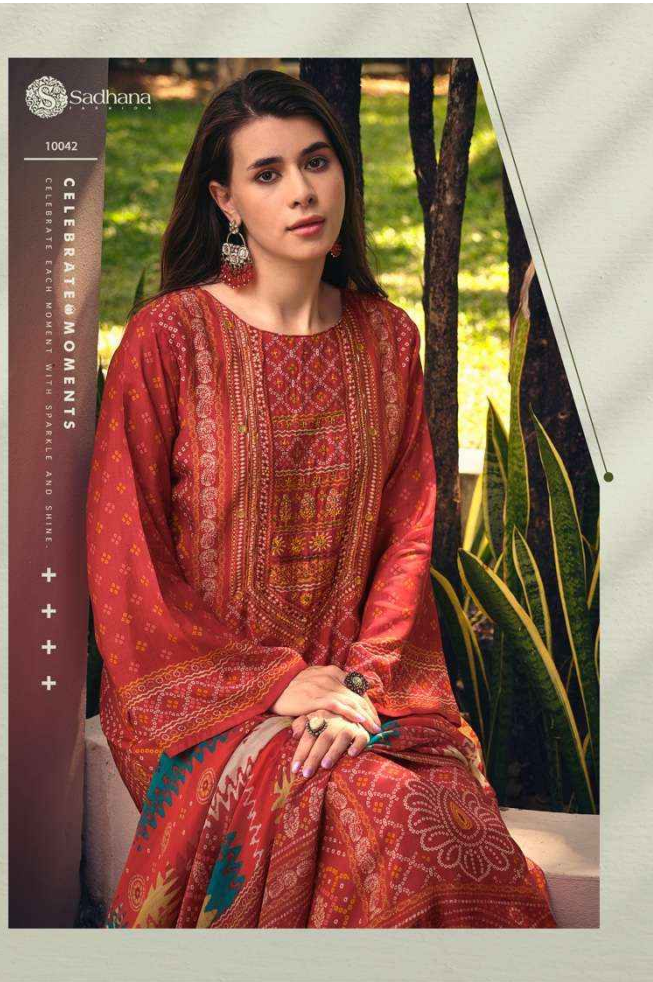

# I N A A Y A T

Sadhana

10042

CELEBRATE MOMENTS

CELEBRATE EACH MOMENT WITH SPARKLE AND SHINE.

+++

**BLAZE CHASER**

BEAUTY IS A RADIANCE THAT  
ORIGINATES FROM WITHIN AND COMES FROM  
INNER HAVEN AND STRONG CHARACTER.