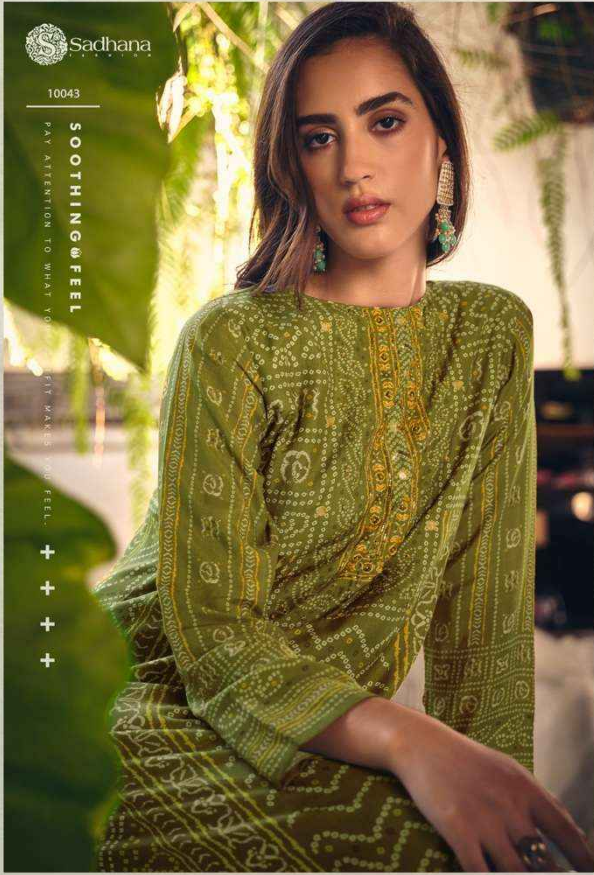

I N A A Y A T

I N A A Y A T

BLAZE CHASER

BEAUTY IS A RADIANCE THAT
ORIGINATES FROM WITHIN AND COMES FROM
INNER HAVEN AND STRONG CHARACTER.

+ + + +

10045

Sadhana

Sadhana