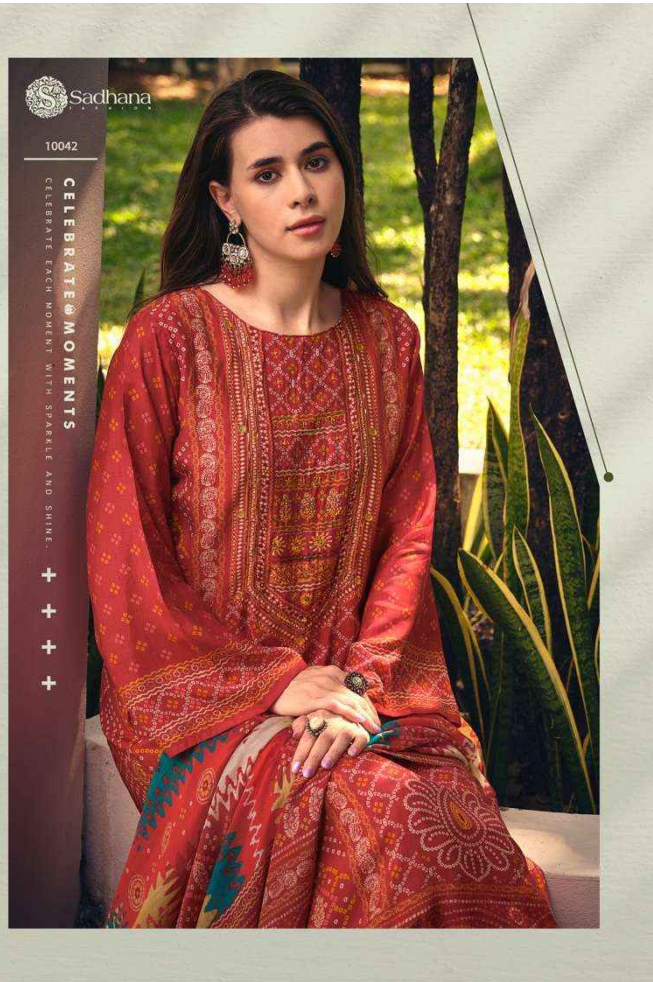

I N A A Y A T

I N A A Y A T

BLAZE CHASER

BEAUTY IS A RADIANCE THAT
ORIGINATES FROM WITHIN AND COMES FROM
INNER HAVEN AND STRONG CHARACTER.

+ + + +

10045

Sadhana

Sadhana