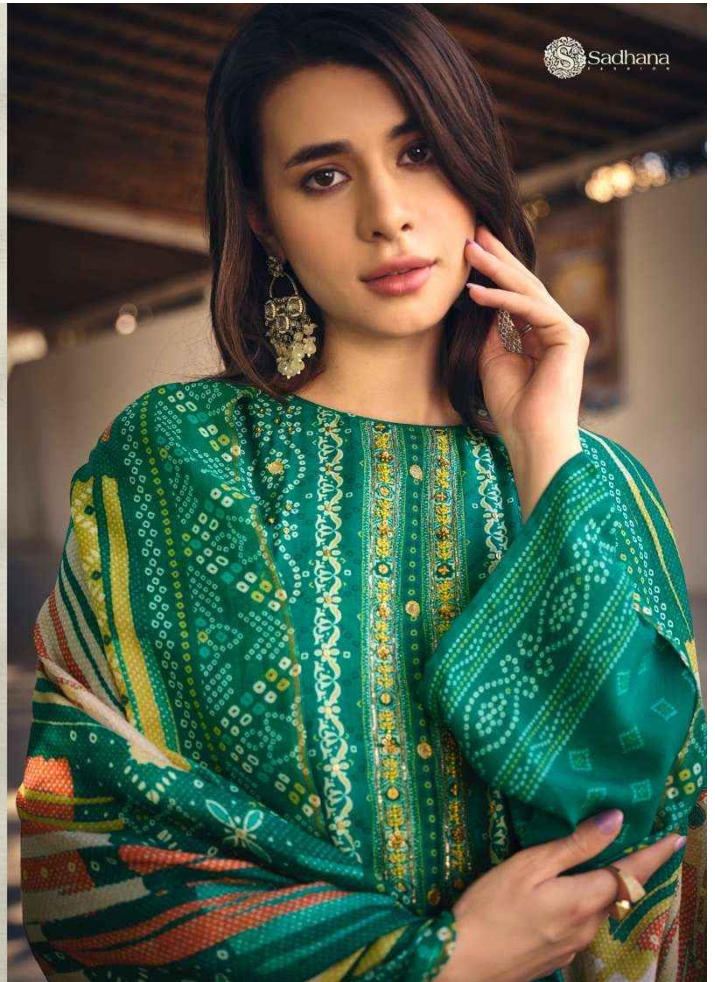

BLAZE CHASER

BEAUTY IS A RADIANCE THAT
ORIGINATES FROM WITHIN AND COMES FROM
INNER HAVEN AND STRONG CHARACTER.

+ + + +

10045

Sadhana