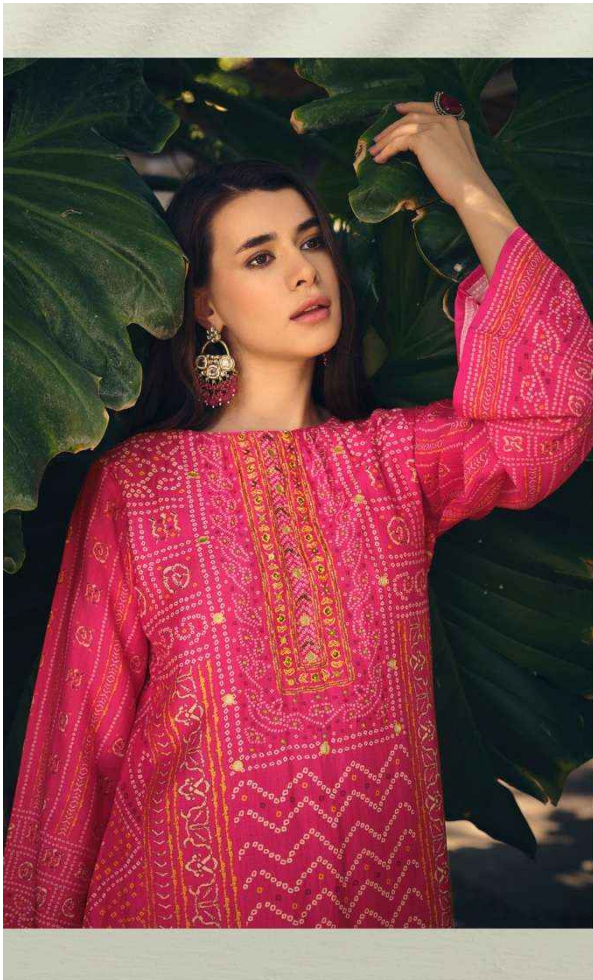

I N A A Y A T

I N A A Y A T

BLAZE CHASER

BEAUTY IS A RADIANCE THAT
ORIGINATES FROM WITHIN AND COMES FROM
INNER HAVEN AND STRONG CHARACTER.

+ + + +

10045

Sadhana

Sadhana