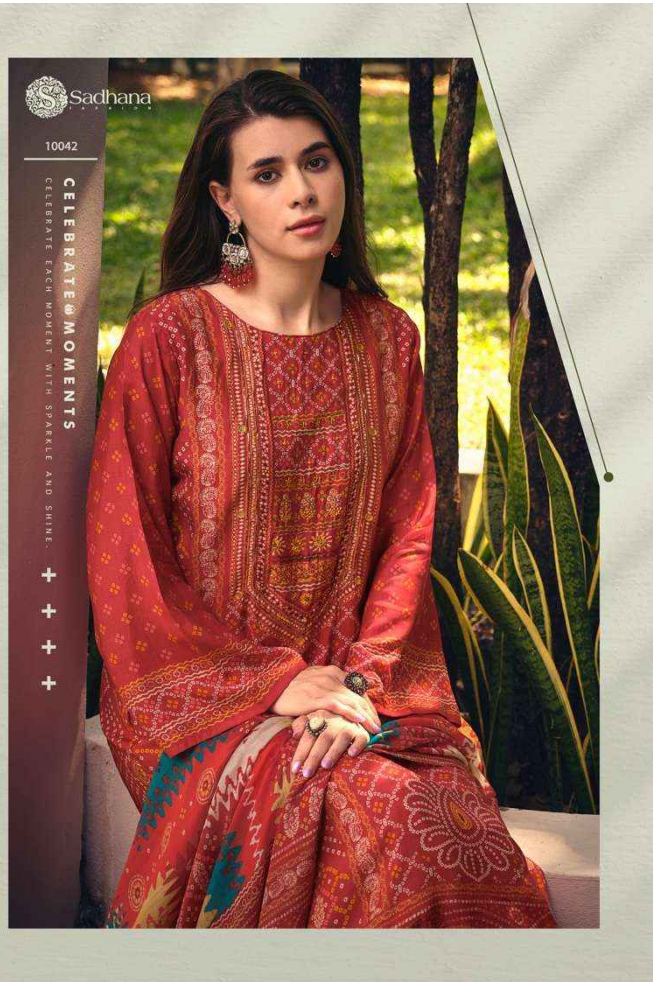

# I N A A Y A T

Sadhana

10042

CELEBRATE MOMENTS

CELEBRATE EACH MOMENT WITH SPARKLE AND SHINE.

+ + +

**BLAZE CHASER**

BEAUTY IS A RADIANCE THAT  
ORIGINATES FROM WITHIN AND COMES FROM  
INNER HAVEN AND STRONG CHARACTER.