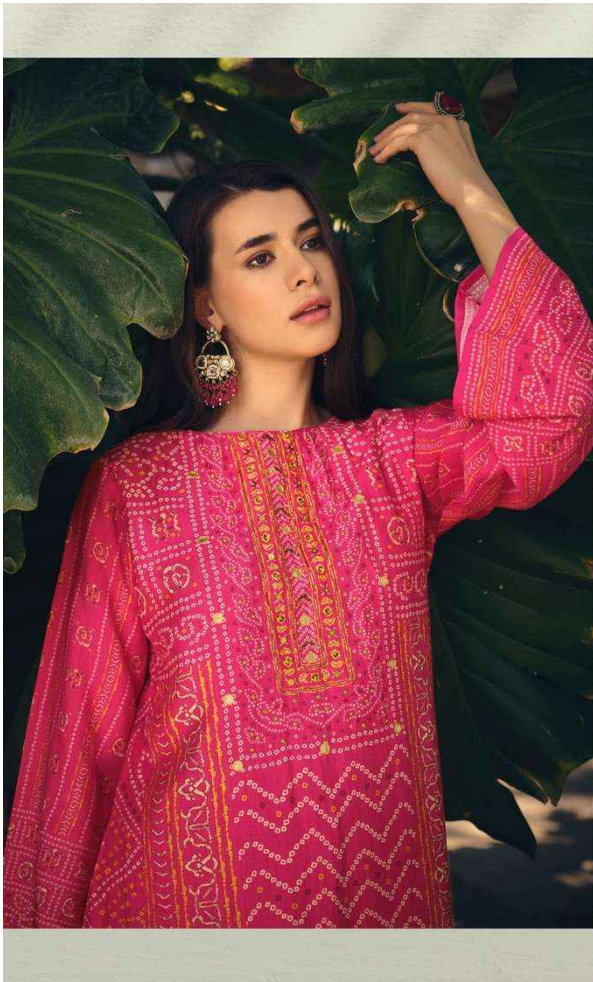

I N A A Y A T

I N A A Y A T

Sachhana

10041

FASHION & SUNSHINE

ANYTHING IS POSSIBLE WITH SUNSHINE OF SELF-CONFIDENCE.

BLAZE CHASER

BEAUTY IS A RADIANCE THAT
ORIGINATES FROM WITHIN AND COMES FROM
INNER HAVEN AND STRONG CHARACTER.

+ + + +

10045

Sadhana

Sadhana

10048

STYLE SLAYER

BEAUTY IS HOW YOU FEEL INSIDE, AND IT REFLECTS IN YOUR EYES. + + + +

10041