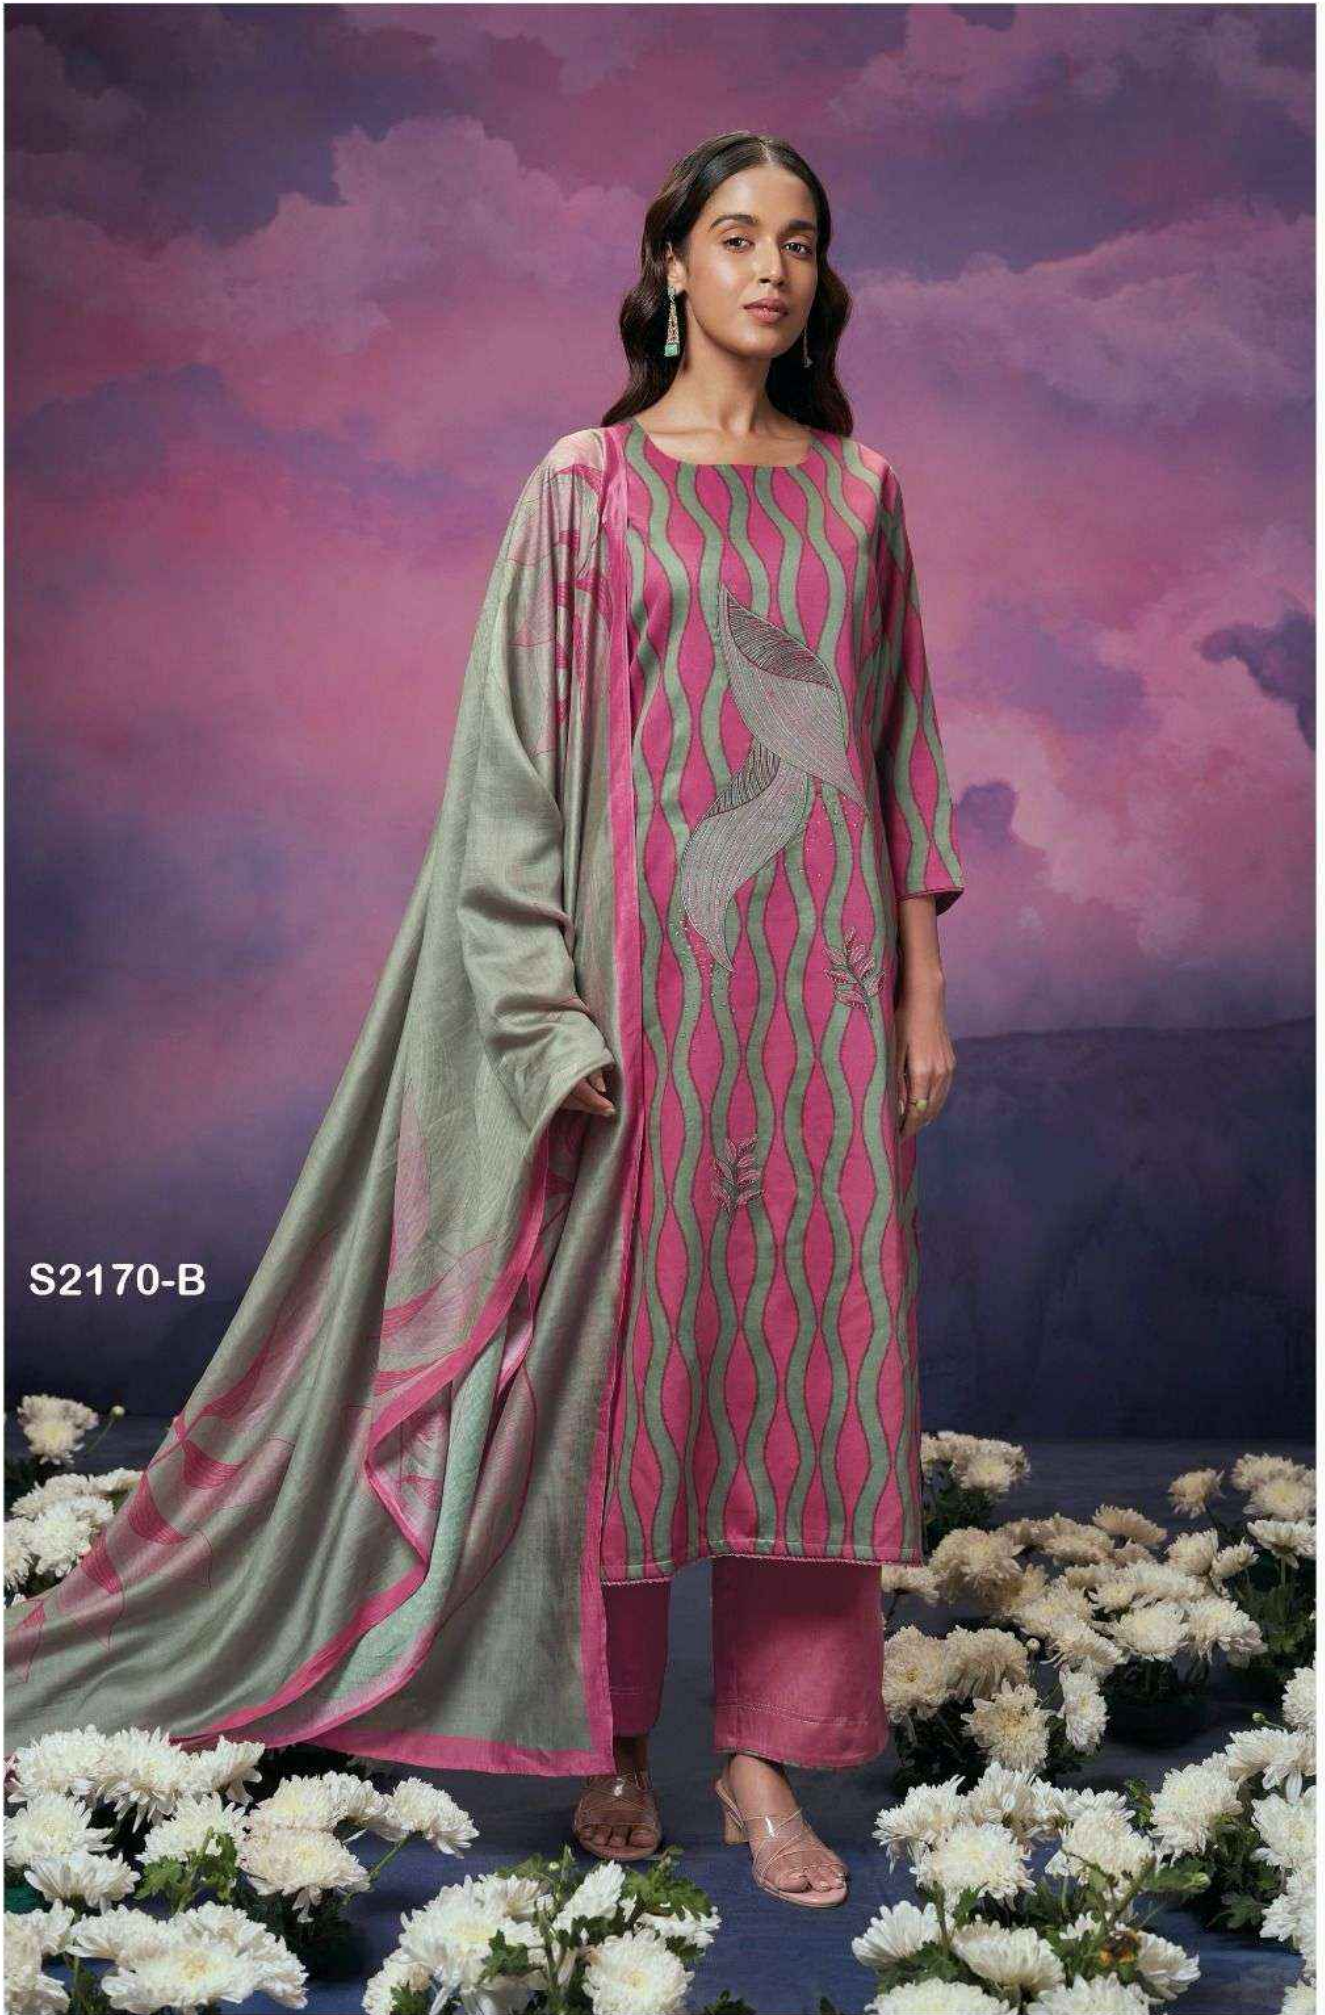

Ganga®
Otilie
S2170

Ganga®
Otilie
S2170

S2170-A

S2170-C

S2170-B

S2170-D

S2170-A

S2170 -B

S2170-C

S2170-D

Ganga®
Otilie
S2170- A/B/C/D

PRODUCT NAME	OTILIE
D.NO.	S2170
DESCRIPTION	<p>TOP PREMIUM COTTON SILK PRINTED WITH EMBROIDERY AND HAND WORK AND READY LACE ON DAMAN</p> <p>BOTTOM PREMIUM COTTON SILK SOLID COLOUR</p> <p>DUPATTA FINEST BEMBERG LAWN PRINTED</p>
HSN CODE	520851
WHOLESALE PRICE	1695/- EACH+GST(EXTRA)