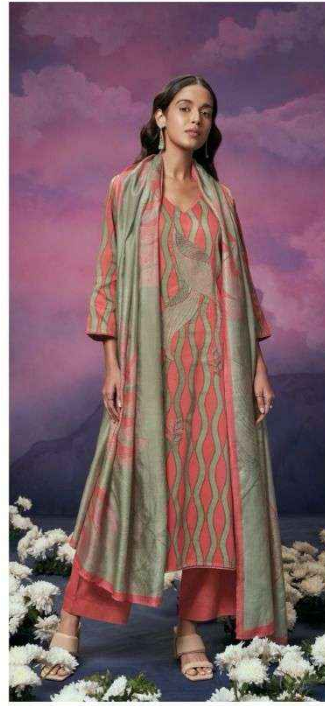

Ganga®
Otilie
S2170

Ganga®
Otilie
S2170

S2170-A

S2170-C

S2170-B

S2170-D

S2170-A

S2170 -B

S2170-C

S2170-D

Ganga®
Otilie
S2170- A/B/C/D

PRODUCT NAME	OTILIE
D.NO.	S2170
DESCRIPTION	<p>TOP PREMIUM COTTON SILK PRINTED WITH EMBROIDERY AND HAND WORK AND READY LACE ON DAMAN</p> <p>BOTTOM PREMIUM COTTON SILK SOLID COLOUR</p> <p>DUPATTA FINEST BEMBERG LAWN PRINTED</p>
HSN CODE	520851
WHOLESALE PRICE	1695/- EACH+GST(EXTRA)