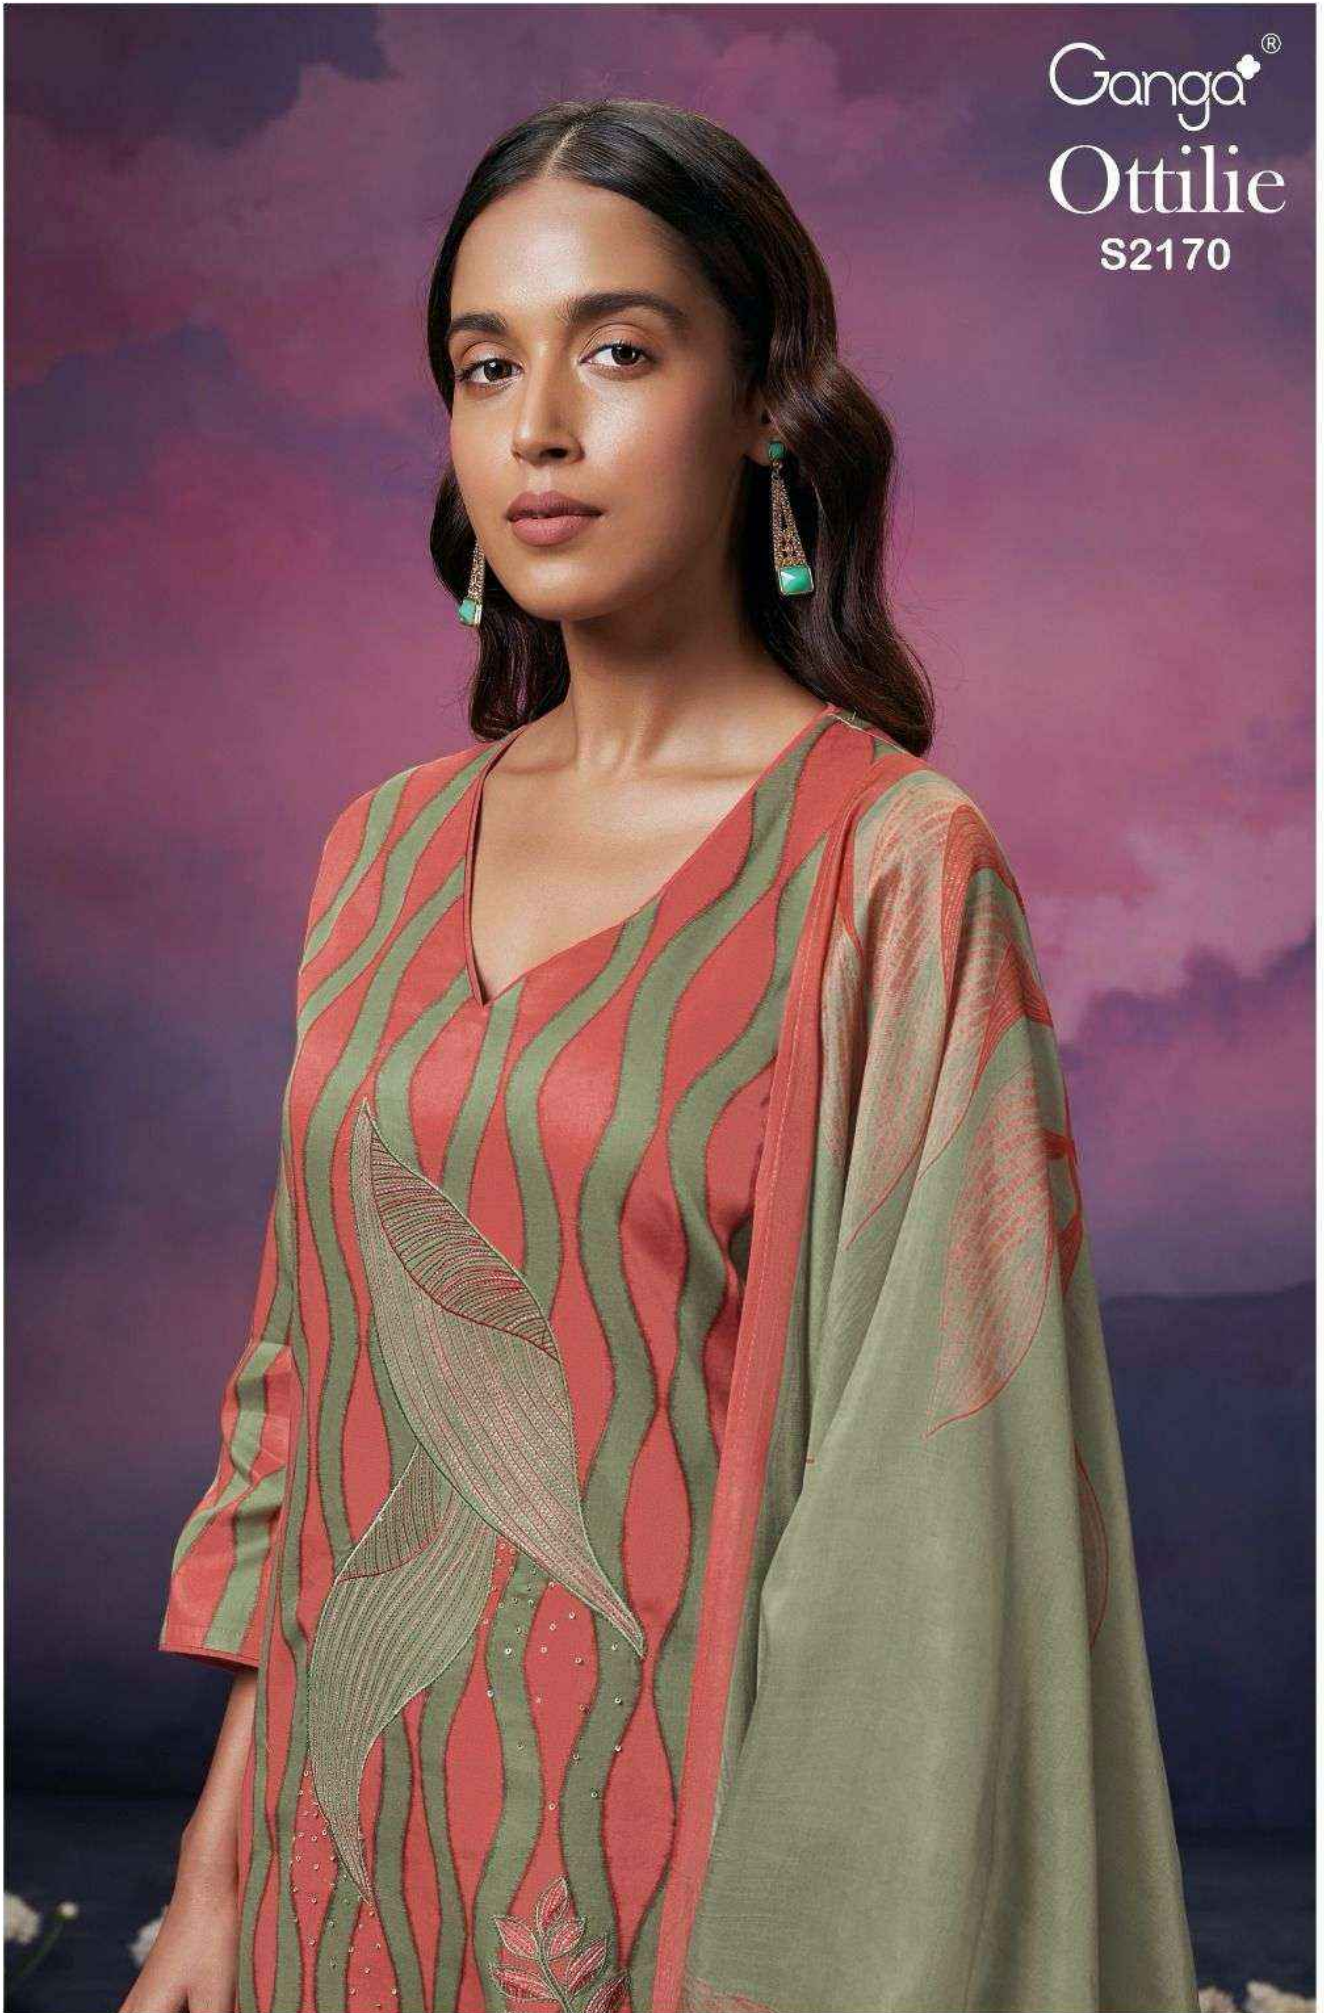

Ganga®
Otilie
S2170

Ganga®
Otilie
S2170

S2170-A

S2170-C

S2170-B

S2170-D

S2170-A

S2170 -B

S2170-C

S2170-D

Ganga®
Otilie
S2170- A/B/C/D

PRODUCT NAME	OTILIE
D.NO.	S2170
DESCRIPTION	<p>TOP PREMIUM COTTON SILK PRINTED WITH EMBROIDERY AND HAND WORK AND READY LACE ON DAMAN</p> <p>BOTTOM PREMIUM COTTON SILK SOLID COLOUR</p> <p>DUPATTA FINEST BEMBERG LAWN PRINTED</p>
HSN CODE	520851
WHOLESALE PRICE	1695/- EACH+GST(EXTRA)