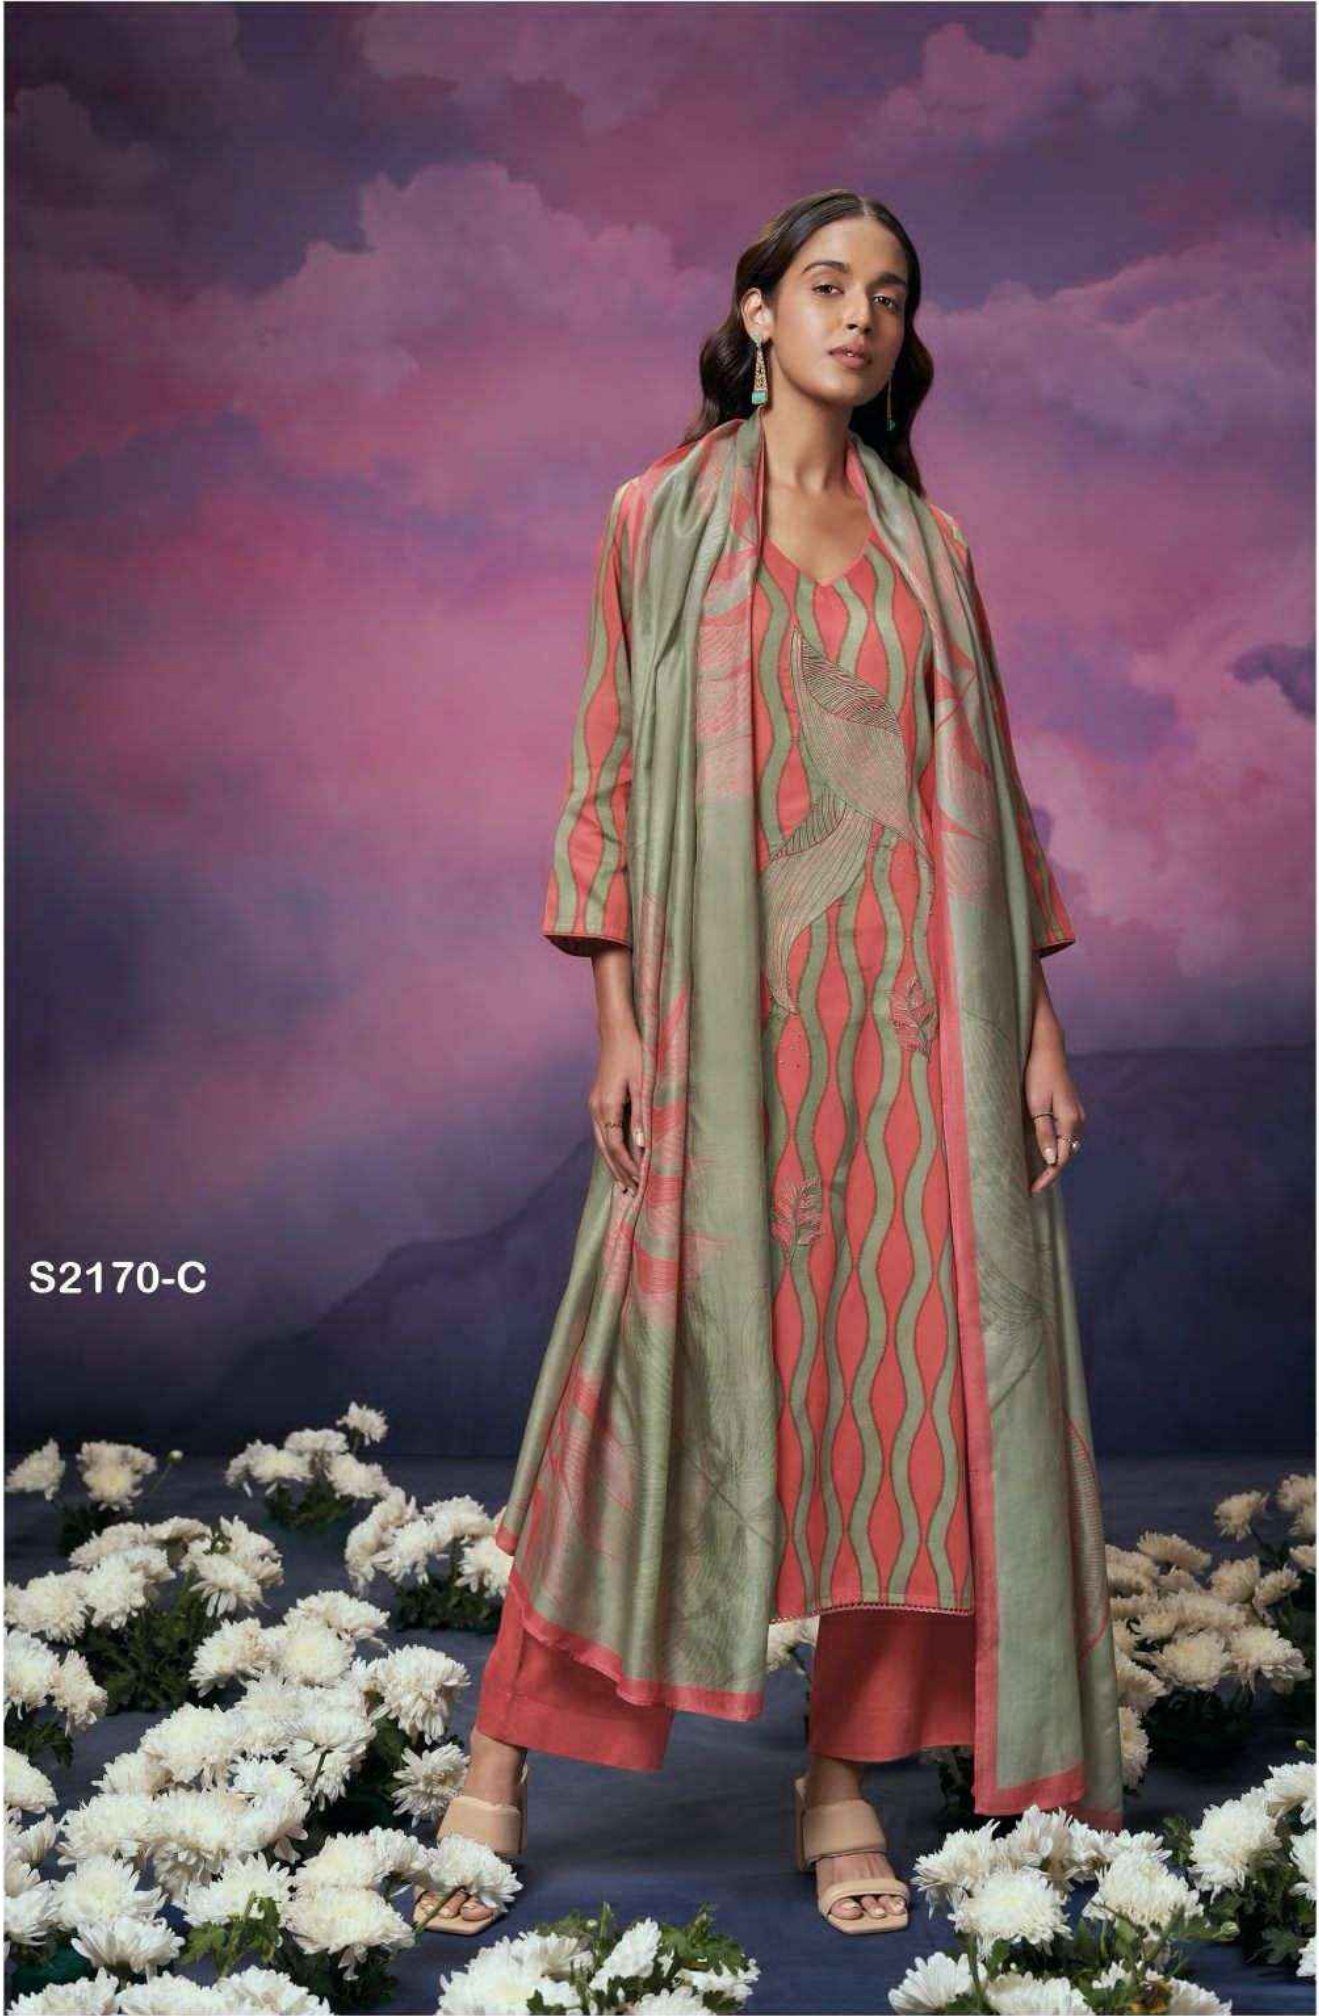

Ganga®
Otilie
S2170

Ganga®
Otilie
S2170

S2170-A

S2170-C

S2170-B

S2170-D

S2170-A

S2170 -B

S2170-C

S2170-D

Ganga®
Otilie
S2170- A/B/C/D

PRODUCT NAME	OTILIE
D.NO.	S2170
DESCRIPTION	<p>TOP PREMIUM COTTON SILK PRINTED WITH EMBROIDERY AND HAND WORK AND READY LACE ON DAMAN</p> <p>BOTTOM PREMIUM COTTON SILK SOLID COLOUR</p> <p>DUPATTA FINEST BEMBERG LAWN PRINTED</p>
HSN CODE	520851
WHOLESALE PRICE	1695/- EACH+GST(EXTRA)