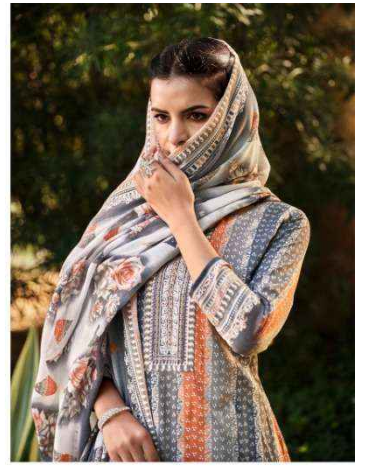

Zulfat
DESIGNERS