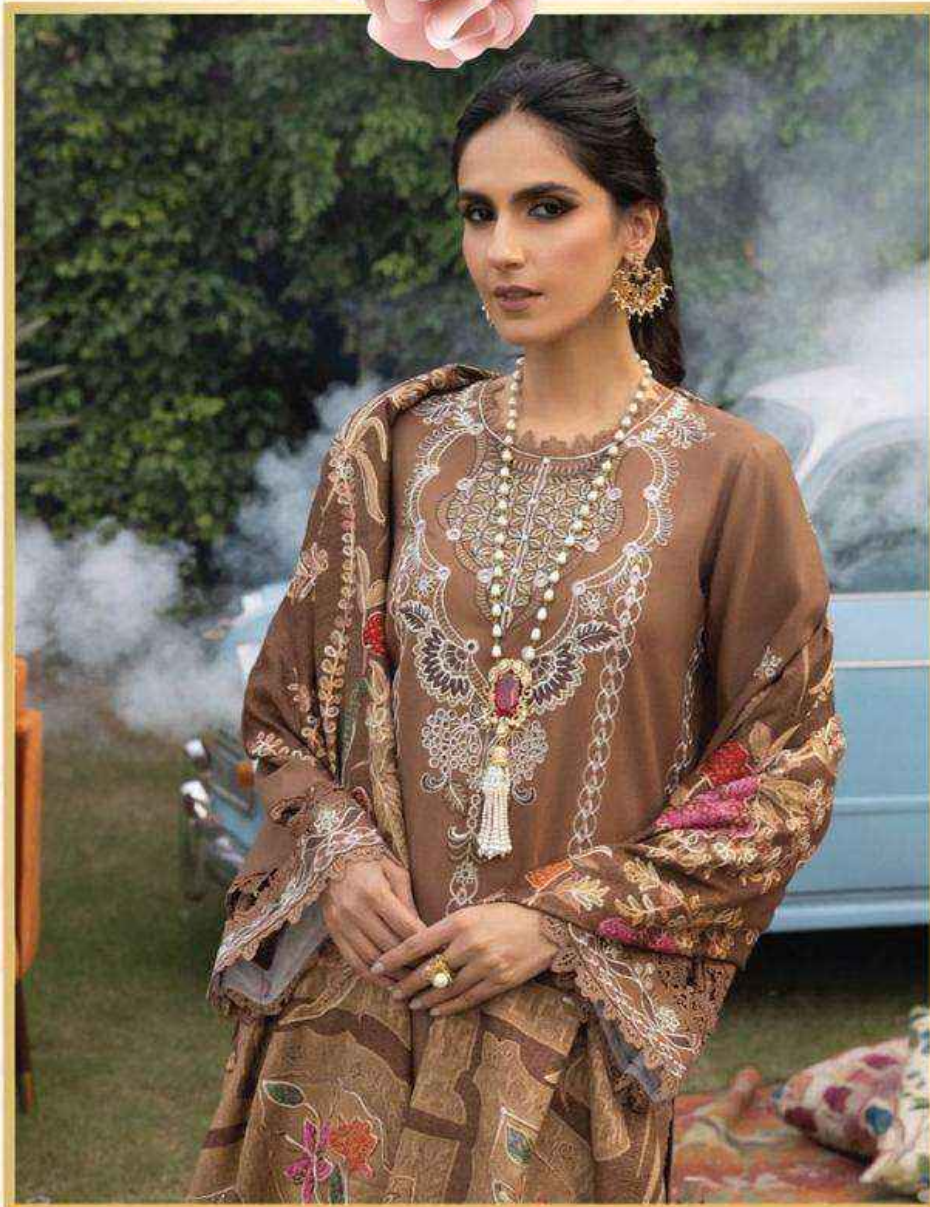

# KAIRA

Vol-17

Classy Luxury Lawn Collection

100% COTTON