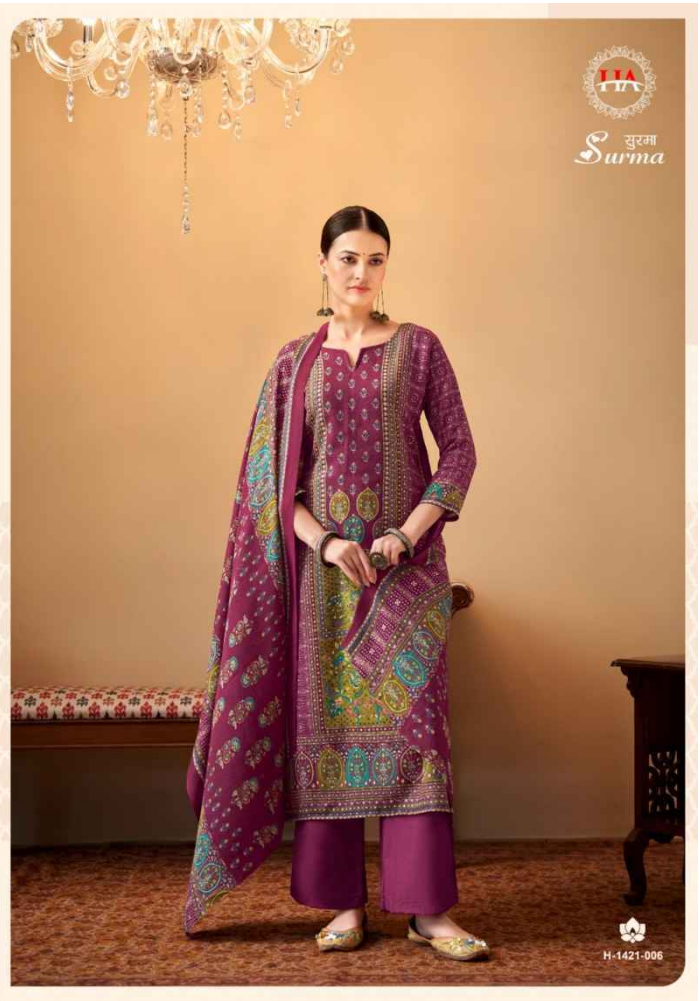

Harshit
Fashion Hub

सुरमा
Surma

Absolute Classic

One's attire one wears speaks about her Personality. Indian woman is both traditional and modern.

H-1421-002

सुरमा
Surma

Extreme Beauty

Our elegant collection and fashion Patterns. Define true quintessence In women

H-1421-001

सुरमा
Surma

Admire of Beauty

A gorgeous dress with contemporary design would add freshness and stunning glamour to her look.

H-1421-005

सुरमा
Surma

Wonderful outfits

Beauty of style, harmony, grace & good Rythem
depend on style because style matters.