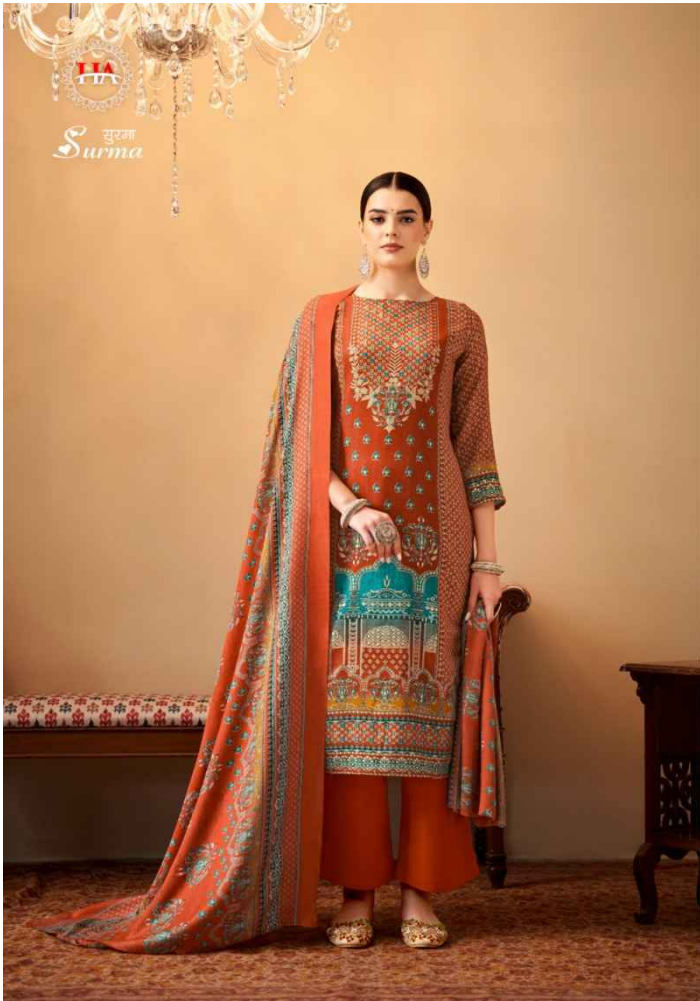

सुरमा
Surma