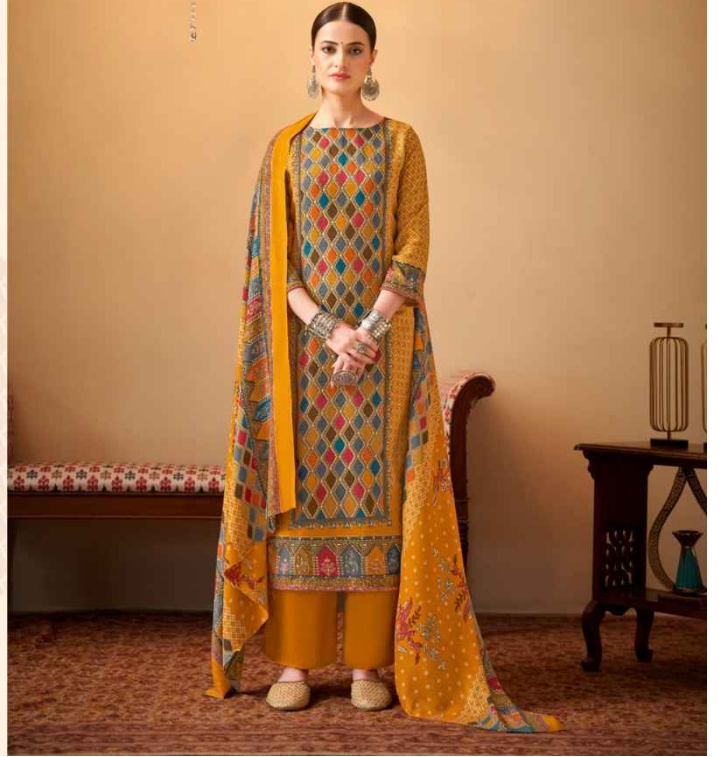

Enamour Look

H-1421-004