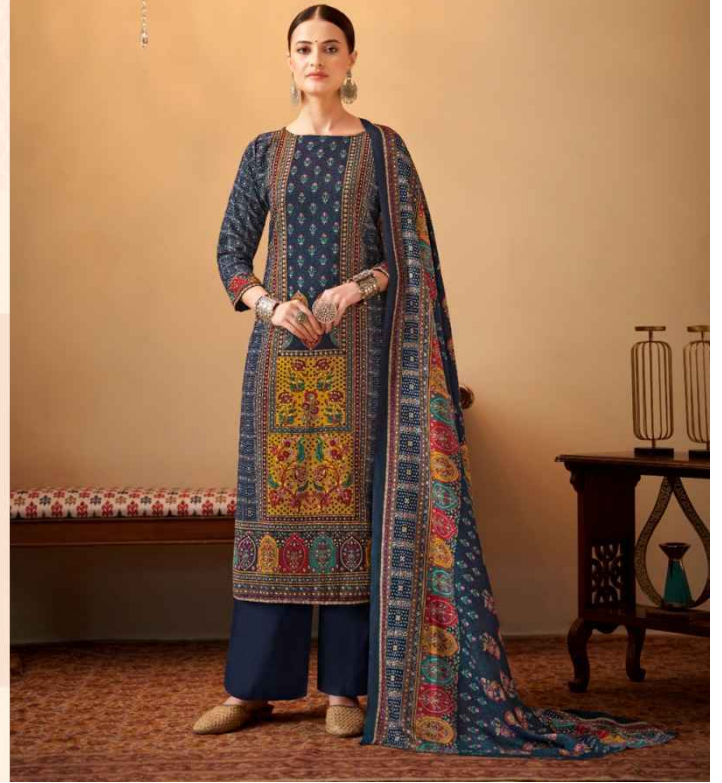

सुरमा
Surma