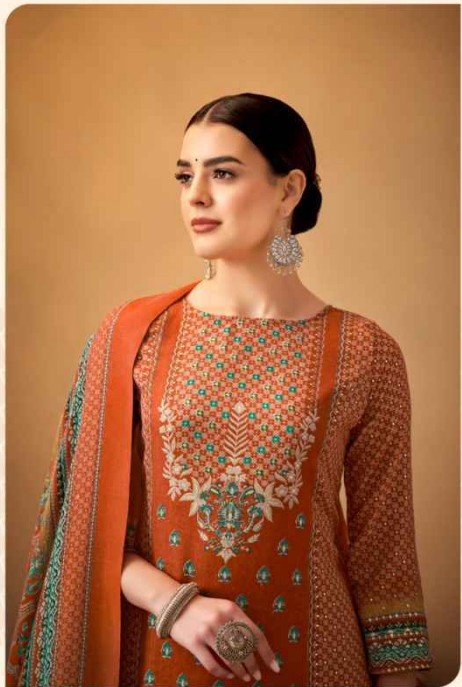

Wonderful outfits

H-1421-007