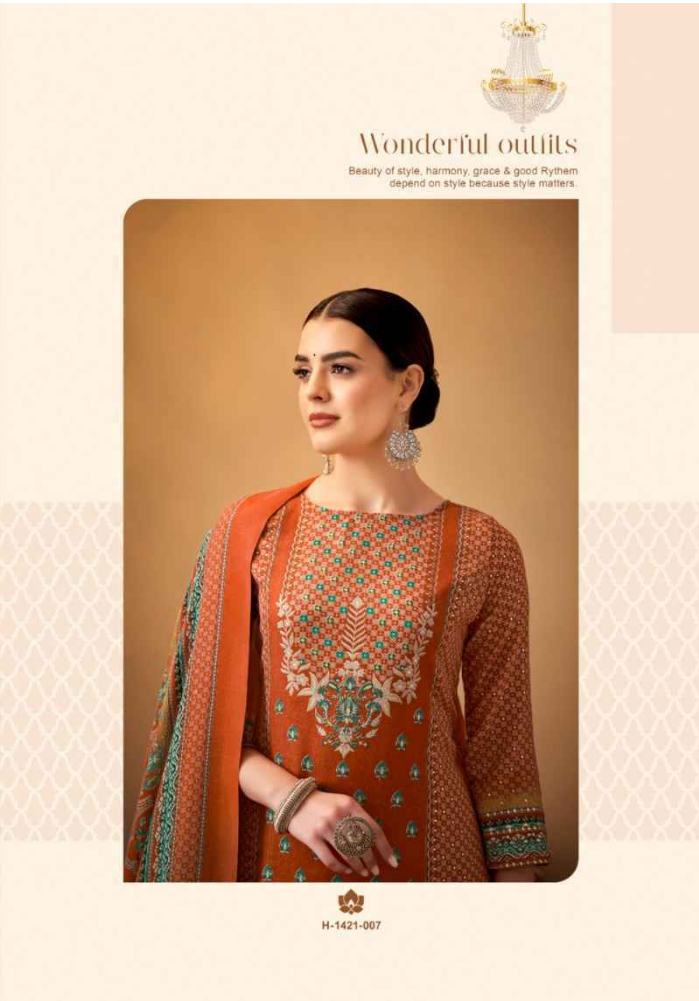

Wonderful outfits

H-1421-007