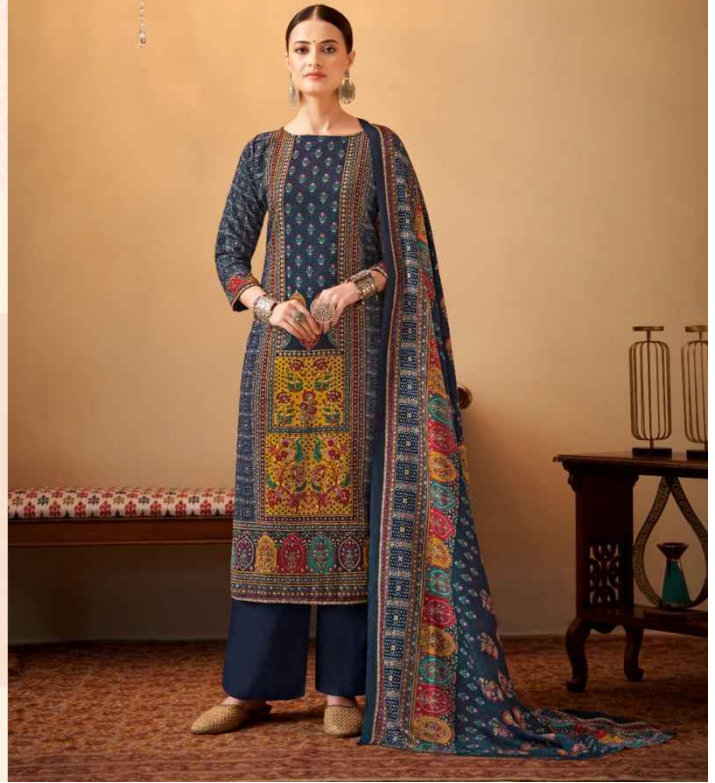

सुरमा
Surma