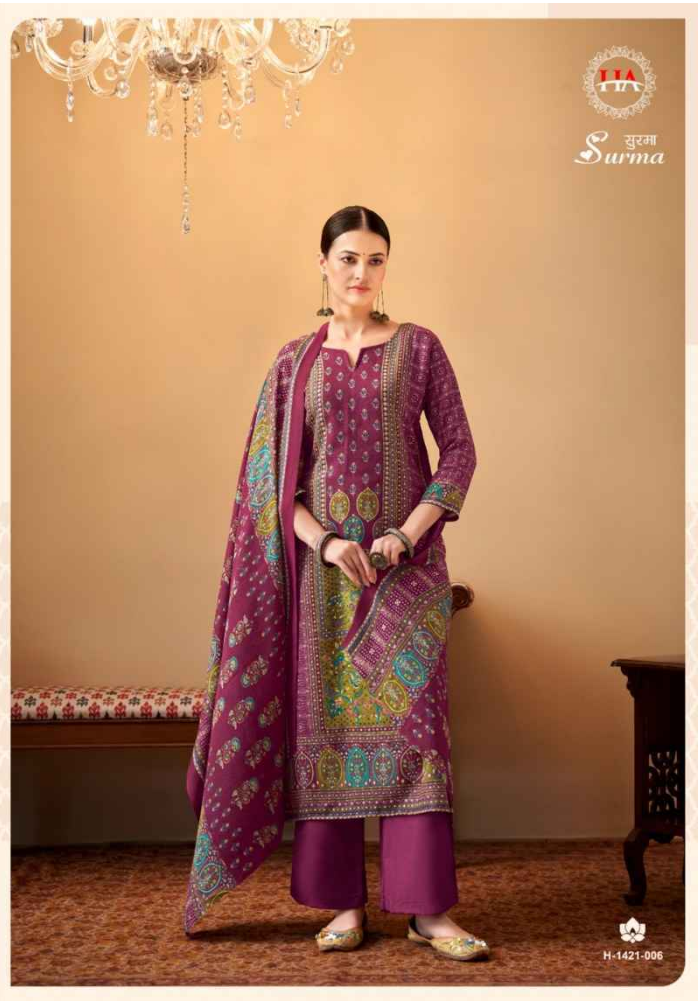

Harshit
Fashion Hub

सुरमा
Surma

Absolute Classic

One's attire one wears speaks about her Personality. Indian woman is both traditional and modern.

H-1421-002

सुरमा
Surma

Extreme Beauty

Our elegant collection and fashion Patterns. Define true quintessence In women

H-1421-001

Admire of Beauty

A gorgeous dress with contemporary design would add freshness and stunning glamour to her look.

H-1421-005

सुरमा
Surma

Wonderful outfits

Beauty of style, harmony, grace & good Rythem
depend on style because style matters.