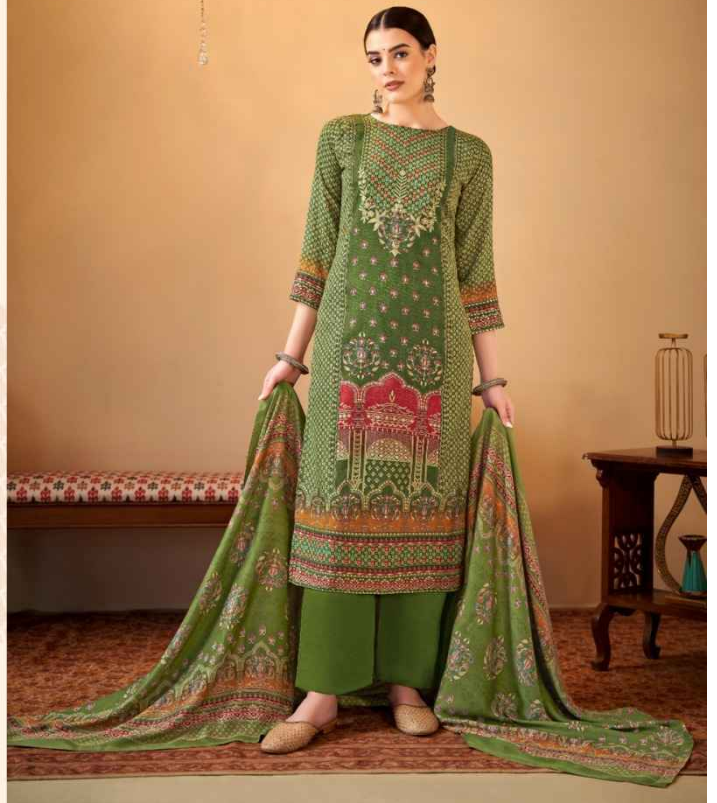

Harshit
Fashion Hub

सुरमा
Surma

Absolute Classic

One's attire one wears speaks about her Personality. Indian woman is both traditional and modern.

H-1421-002

सुरमा
Surma

Extreme Beauty

Our elegant collection and fashion Patterns. Define true quintessence In women

H-1421-001

सुरमा
Surma

Admire of Beauty

A gorgeous dress with contemporary design would add freshness and stunning glamour to her look.

H-1421-005

सुरमा
Surma

Wonderful outfits

Beauty of style, harmony, grace & good Rythem
depend on style because style matters.