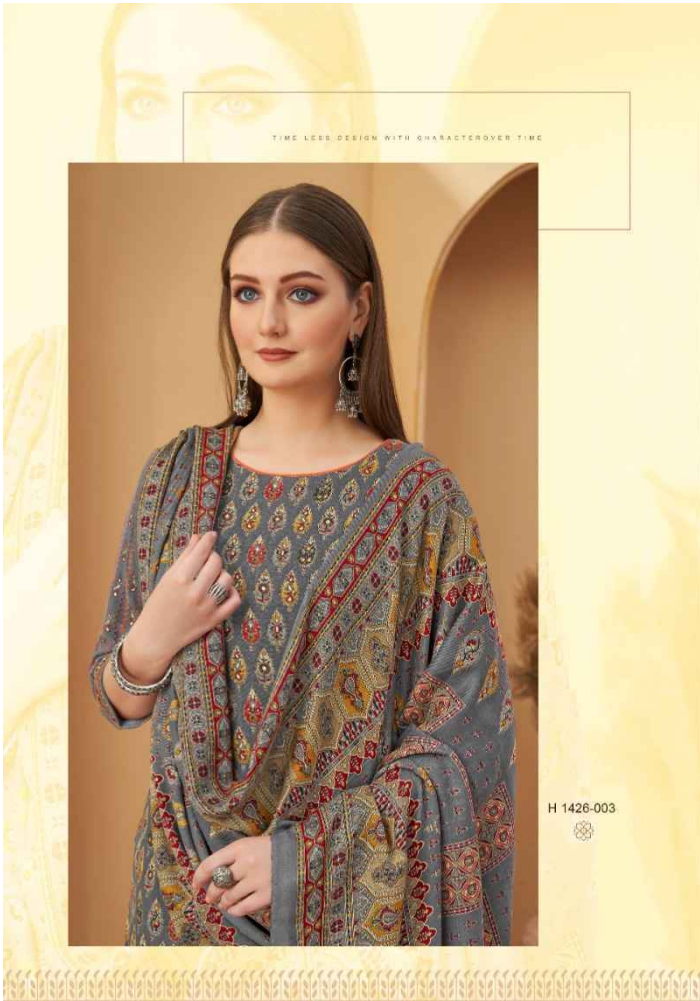

नकाशी
Nakashi
Edition-2

TIMELESS DESIGN WITH CHARACTER OVER TIME

H 1426-002

THE LEAVES REFLECT IN THE AFTERNOON SUN

H 1426-007

DELIGHT, LIKE WARM SUNSHINE ON A WINTER DAY

H 1426-006

नकाशी
Nakashi
Edition-2