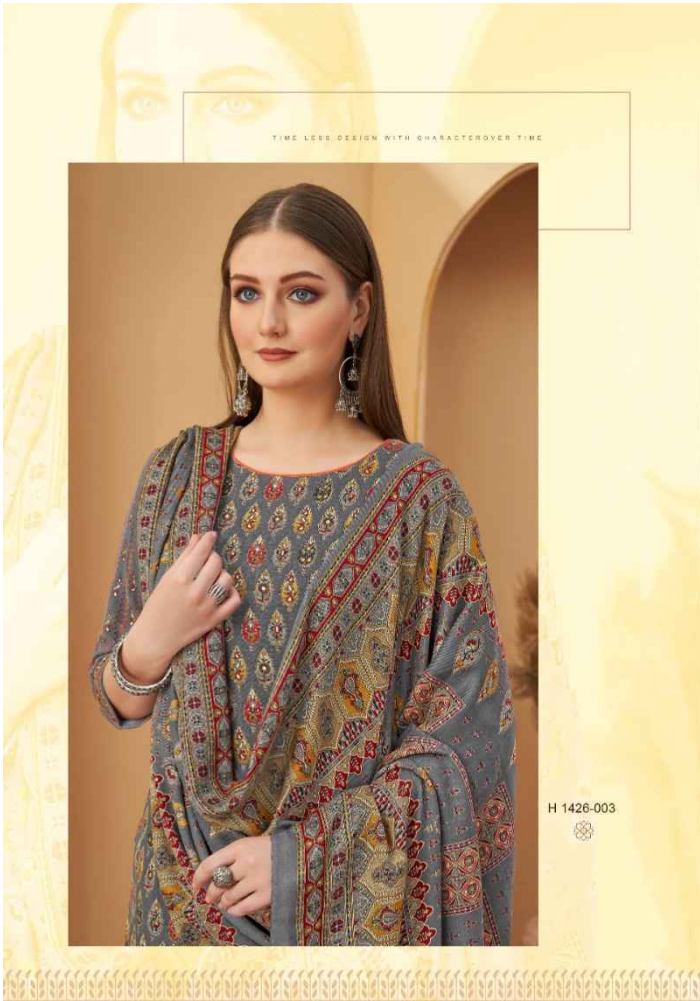

H 1426-004

नकाशी
Nakashi
Edition-2

TIMELESS DESIGN WITH CHARACTER OVER TIME

H 1426-002

THE LEAVES APPLIED IN THE AFTERNOON SUN

H 1426-007

DELIGHT, LIKE WARM SUNSHINE ON A WINTER DAY

H 1426-006