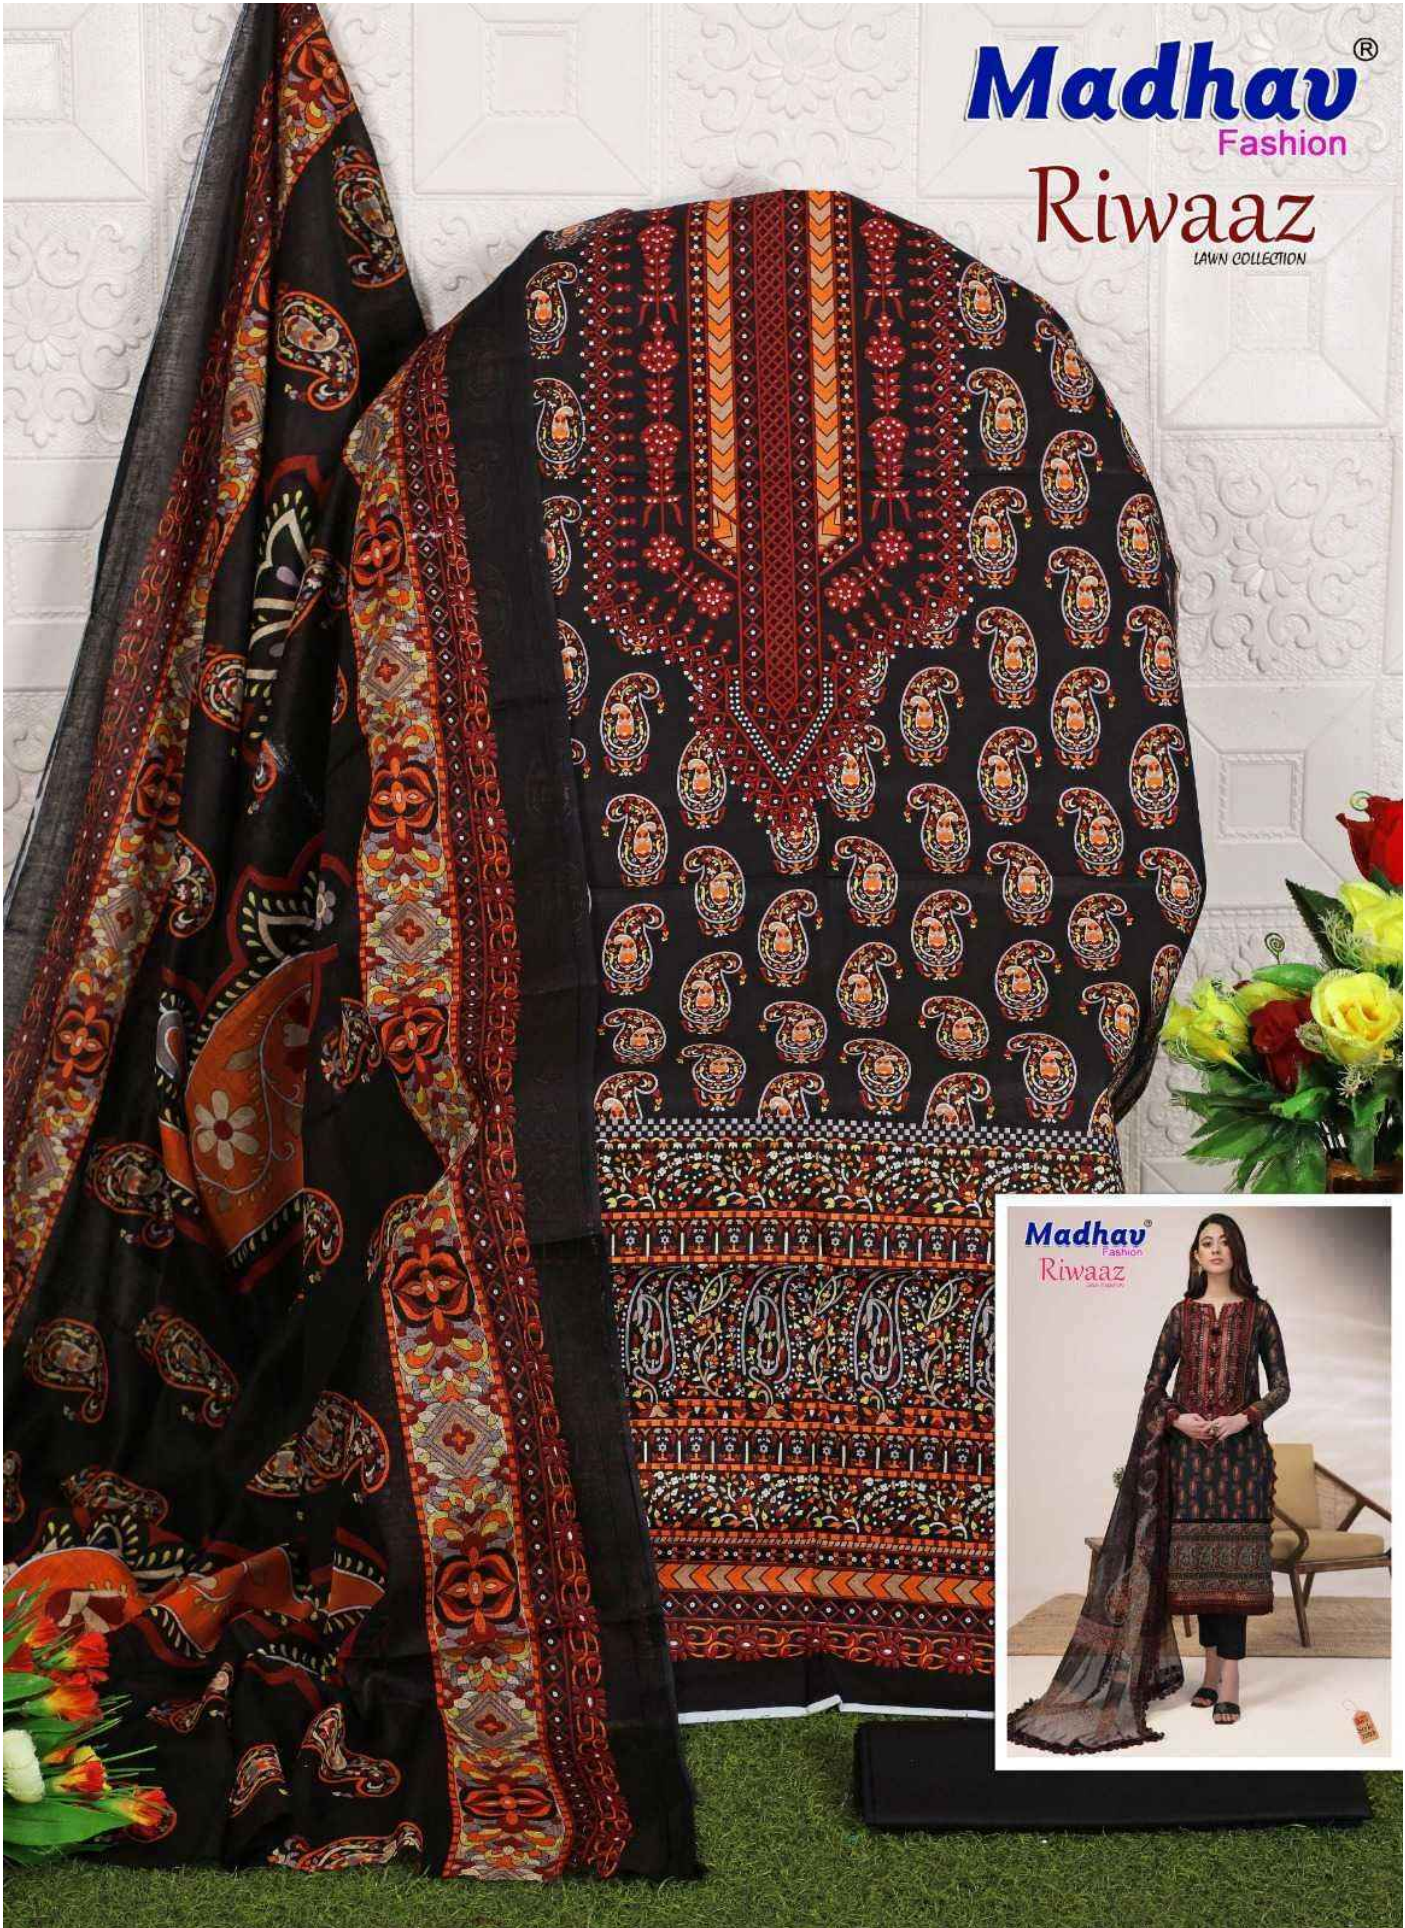

Madhav®
Fashion

Riwaaz
LAWN COLLECTION

Madhav®
Fashion
Riwaaz
LAWN COLLECTION