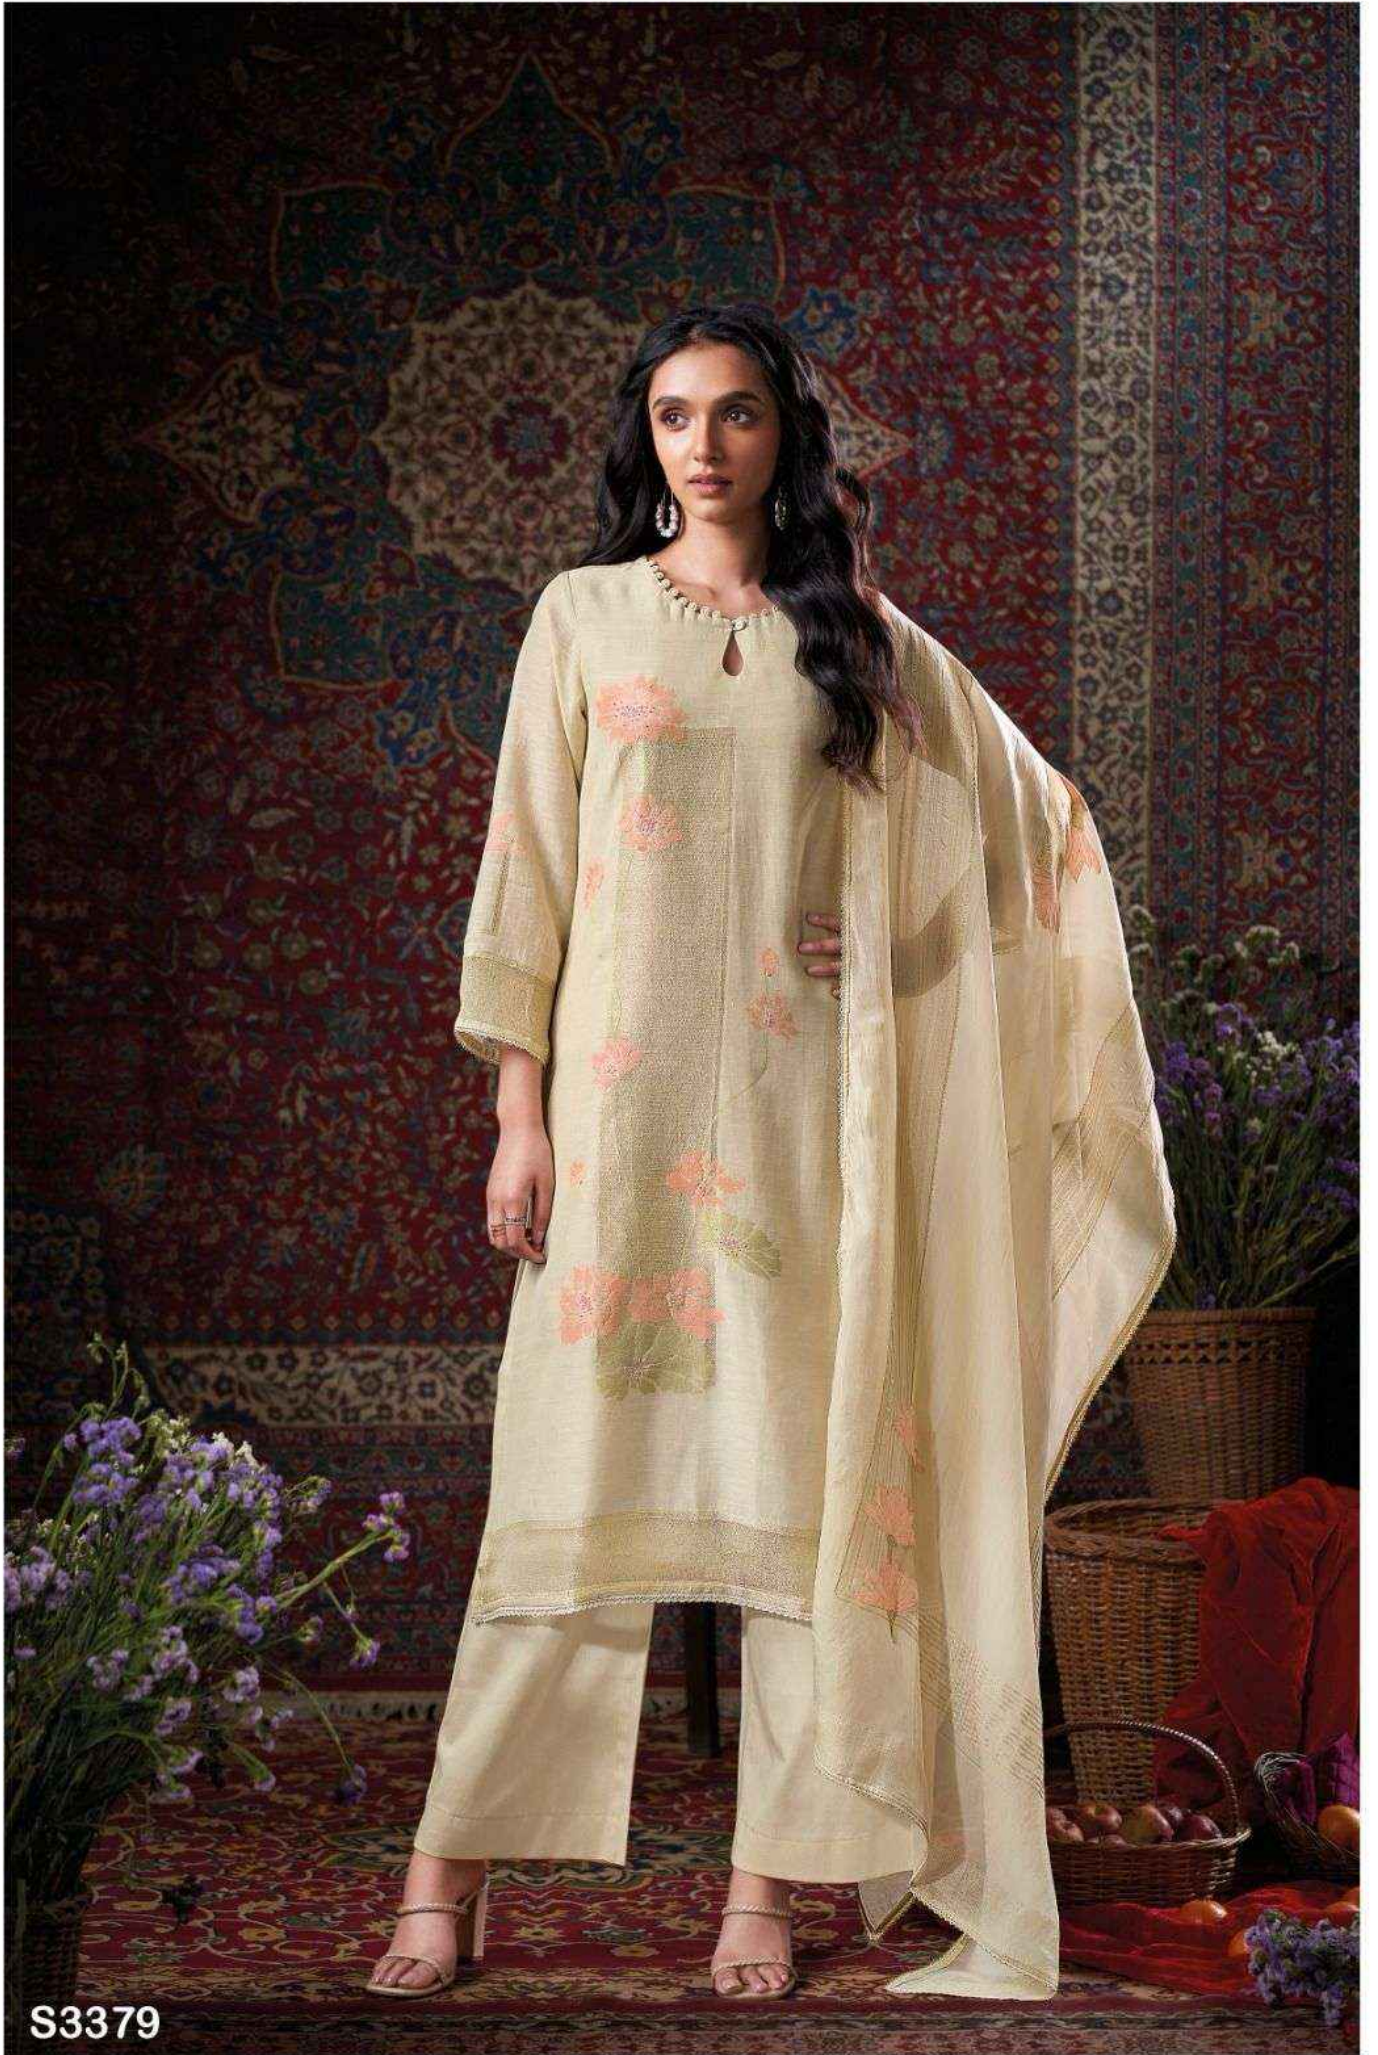

Ganga®

Joela

S3379

S3379

Ganga®

Joela

S3379

S3379

PRODUCT NAME	JOELA
D.NO.	S3379
DESCRIPTION	<p>TOP PREMIUM PURE MAL CHANDERI LINEN JACQUARD WITH HAND WORK, CROCHET JARI LACE ON DAMAN AND SLEEVES.</p> <p>BOTTOM PREMIUM COTTON SOLID COLOUR</p> <p>DUPATTA PREMIUM PURE ORGANZA SILK JACQUARD WITH CROCHET JARI LACE BORDER.</p>
HSN CODE	540834
WHOLESALE PRICE	2465/- EACH+GST(EXTRA)