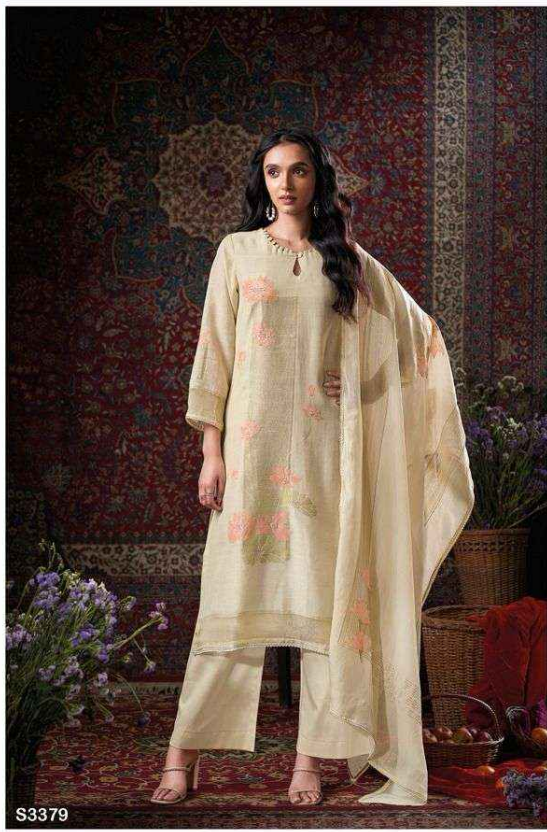

Ganga®

Joela

S3379

S3379

Ganga®

Joela

S3379

S3379

PRODUCT NAME	JOELA
D.NO.	S3379
DESCRIPTION	<p>TOP PREMIUM PURE MAL CHANDERI LINEN JACQUARD WITH HAND WORK, CROCHET JARI LACE ON DAMAN AND SLEEVES.</p> <p>BOTTOM PREMIUM COTTON SOLID COLOUR</p> <p>DUPATTA PREMIUM PURE ORGANZA SILK JACQUARD WITH CROCHET JARI LACE BORDER.</p>
HSN CODE	540834
WHOLESALE PRICE	2465/- EACH+GST(EXTRA)