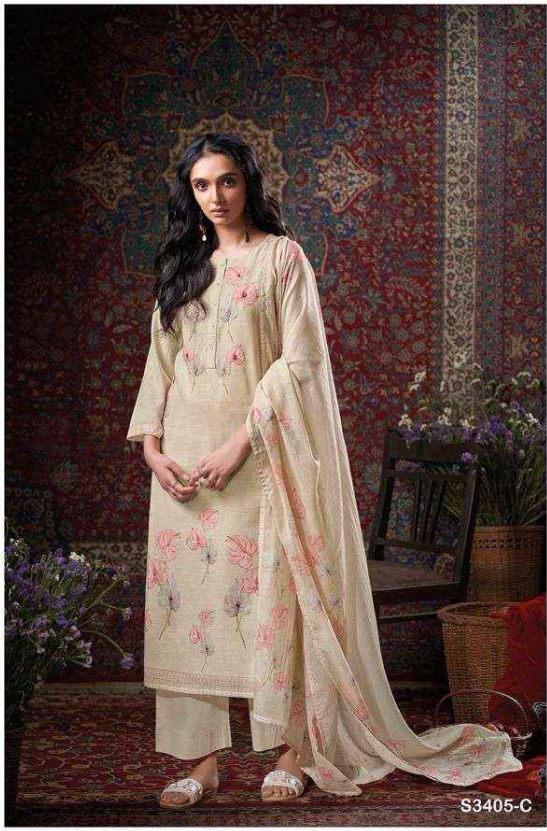

Ganga®

S3405-C

S3405-A

Ganga®

Ganga®

PRODUCT NAME	CORA
D.NO.	S3405
DESCRIPTION	<p>TOP PREMIUM COTTON LINEN PRINTED WITH HAND WORK AND BUTTON WORK.</p> <p>BOTTOM PREMIUM COTTON SOLID COLOR.</p> <p>DUPATTA PREMIUM PURE COTTON KOTA PRINTED.</p>
HSN CODE	520851
WHOLESALE PRICE	1560/- EACH+GST(EXTRA)