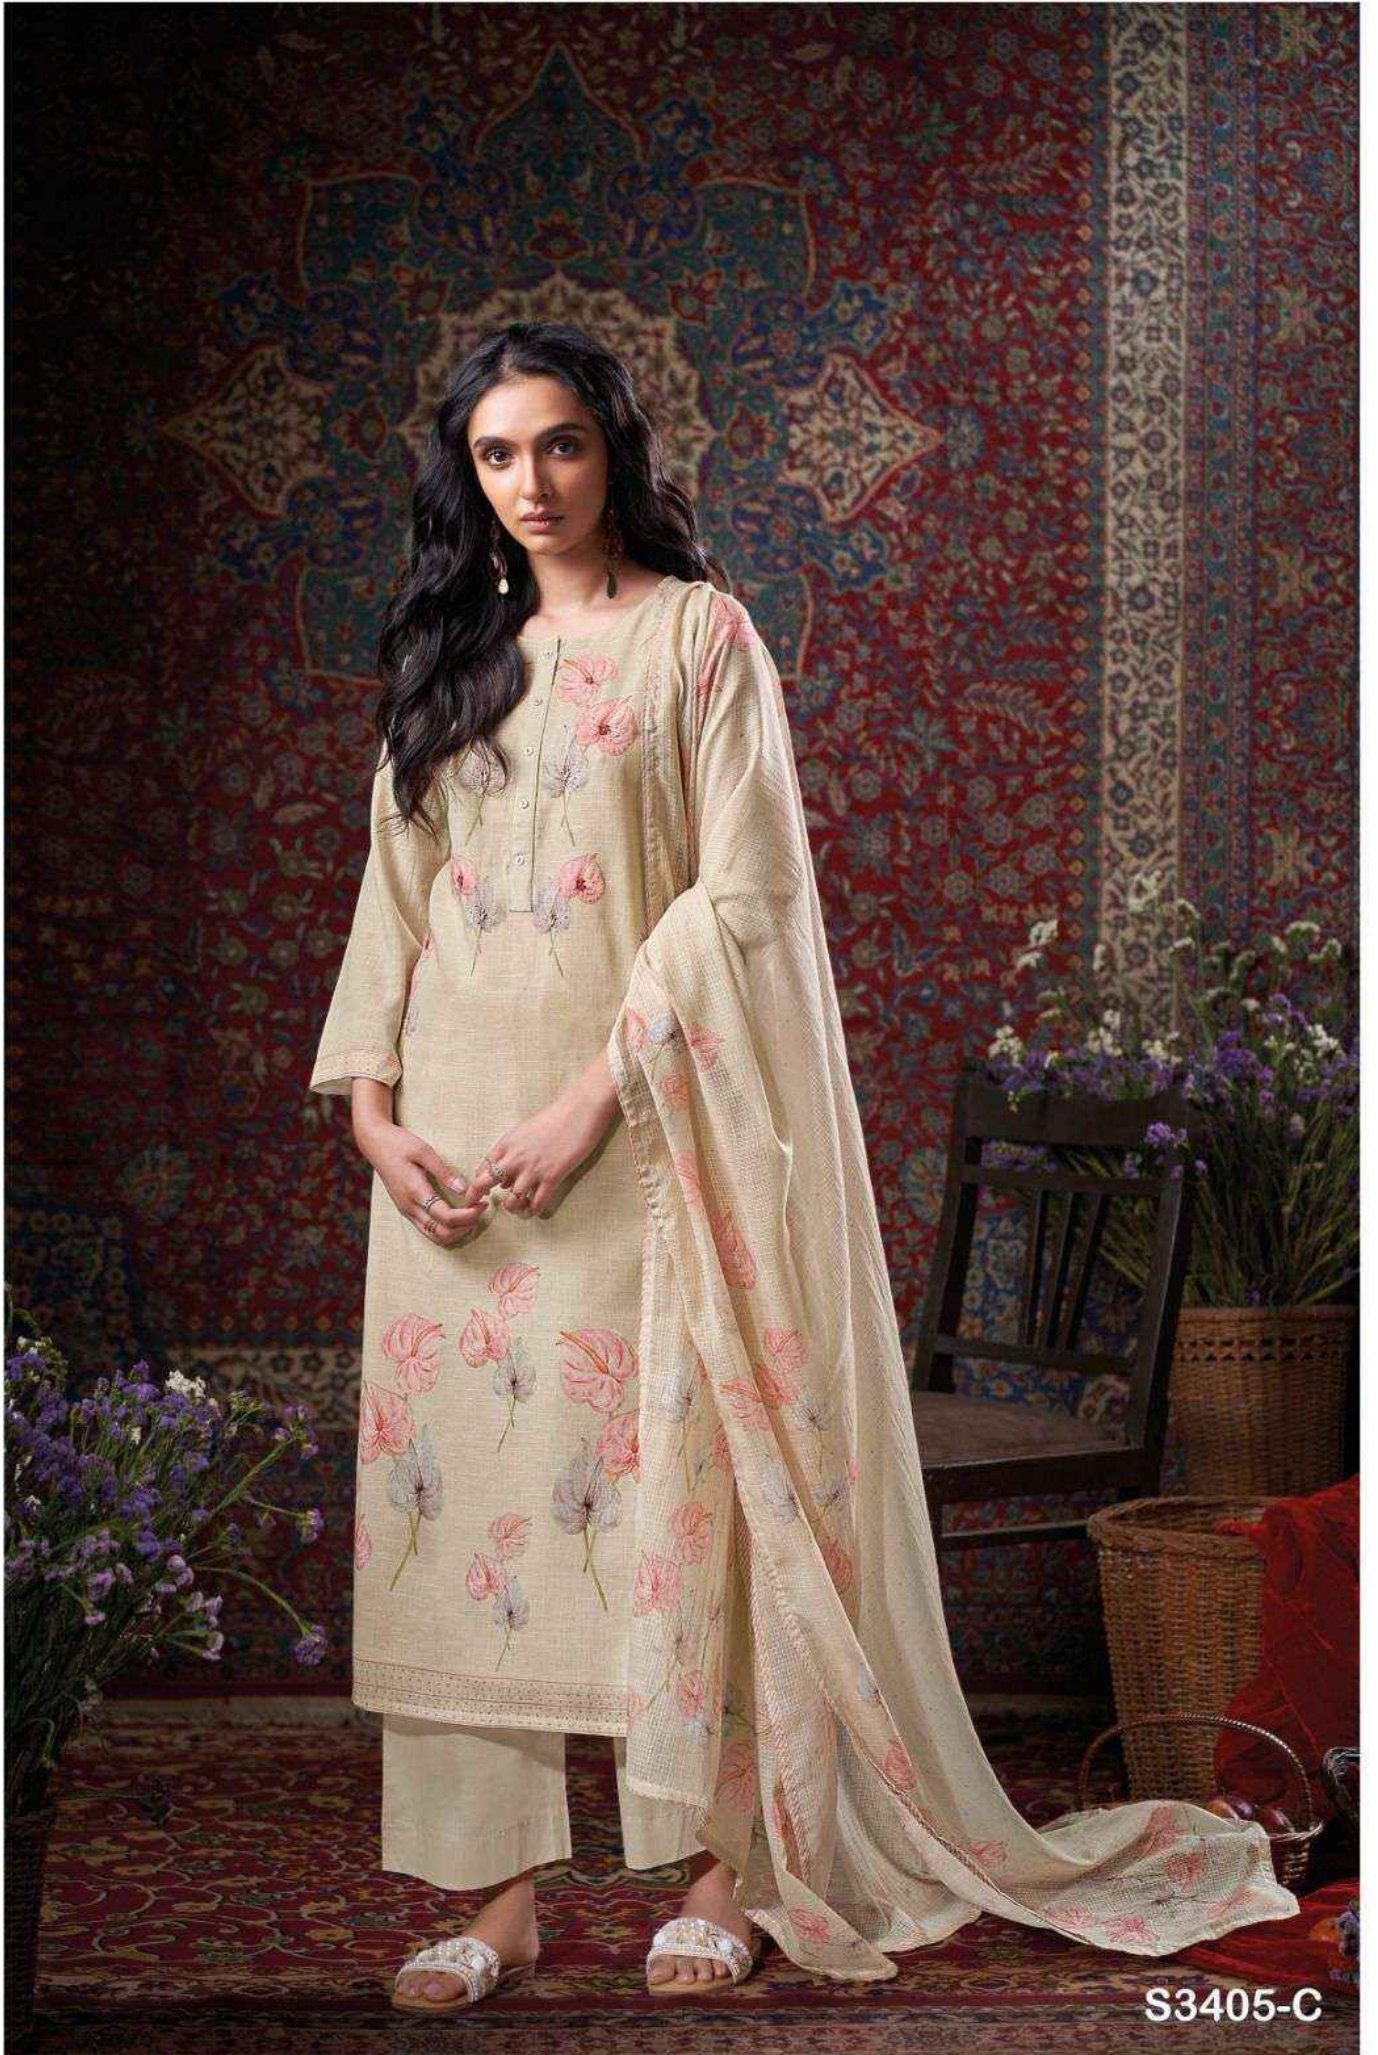

Ganga®

S3405-C

S3405-A

Ganga®

Ganga®

PRODUCT NAME	CORA
D.NO.	S3405
DESCRIPTION	<p>TOP PREMIUM COTTON LINEN PRINTED WITH HAND WORK AND BUTTON WORK.</p> <p>BOTTOM PREMIUM COTTON SOLID COLOR.</p> <p>DUPATTA PREMIUM PURE COTTON KOTA PRINTED.</p>
HSN CODE	520851
WHOLESALE PRICE	1560/- EACH+GST(EXTRA)

S3405-A

S3405-B

S3405-C

S3405-D

Ganga®
Cora
S3405- A/B/C/D

Ganga®

Ganga[®]
Cora
S3405

S3405-B