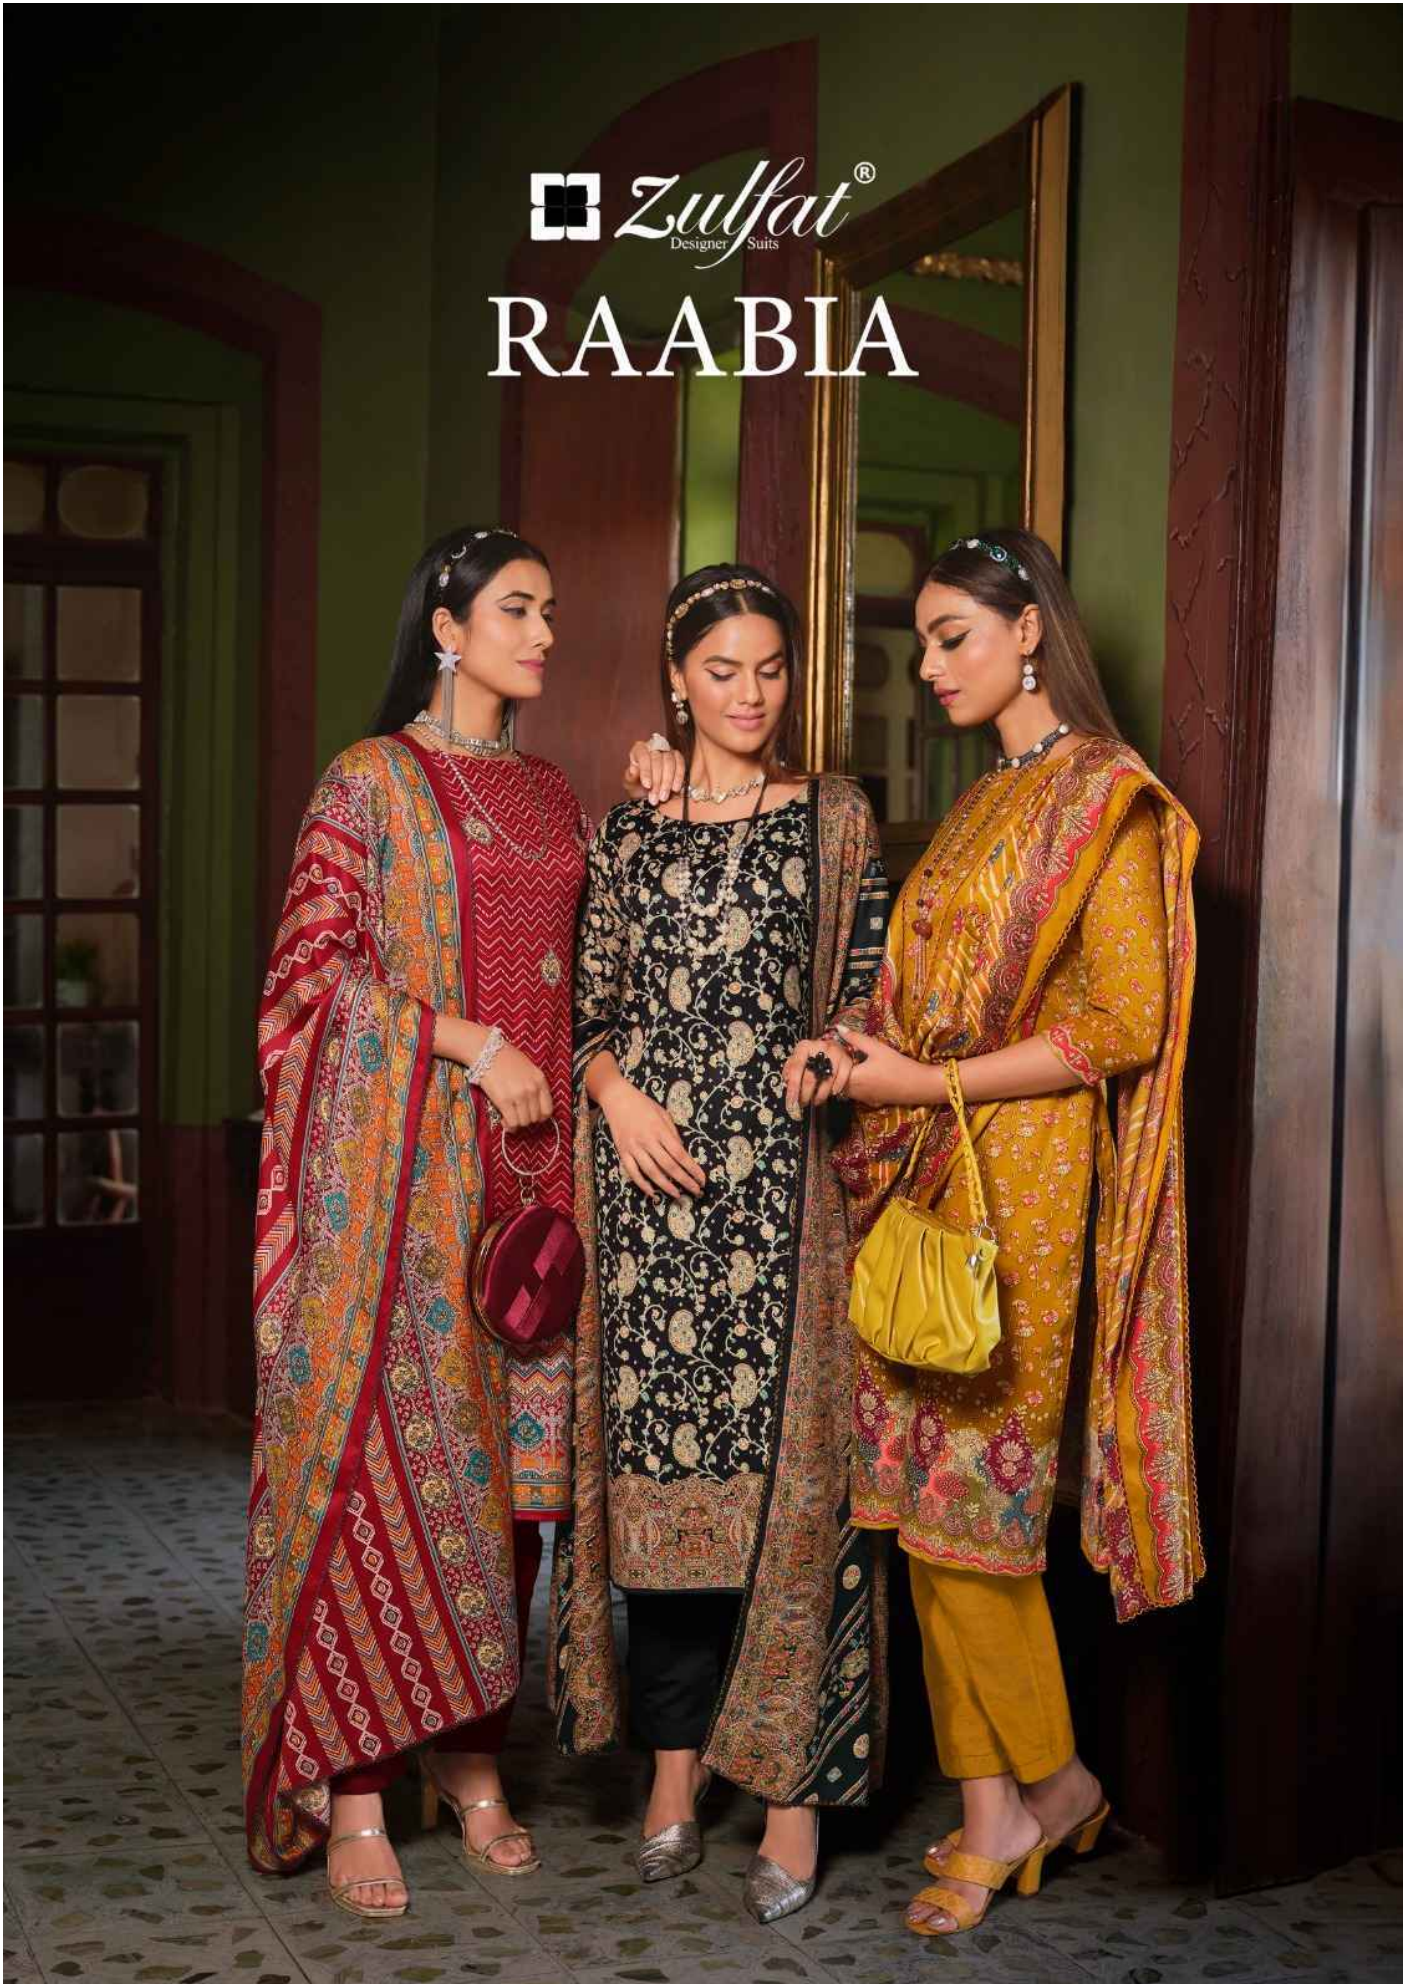

Zulfat®
Designer Suits

RAABIA