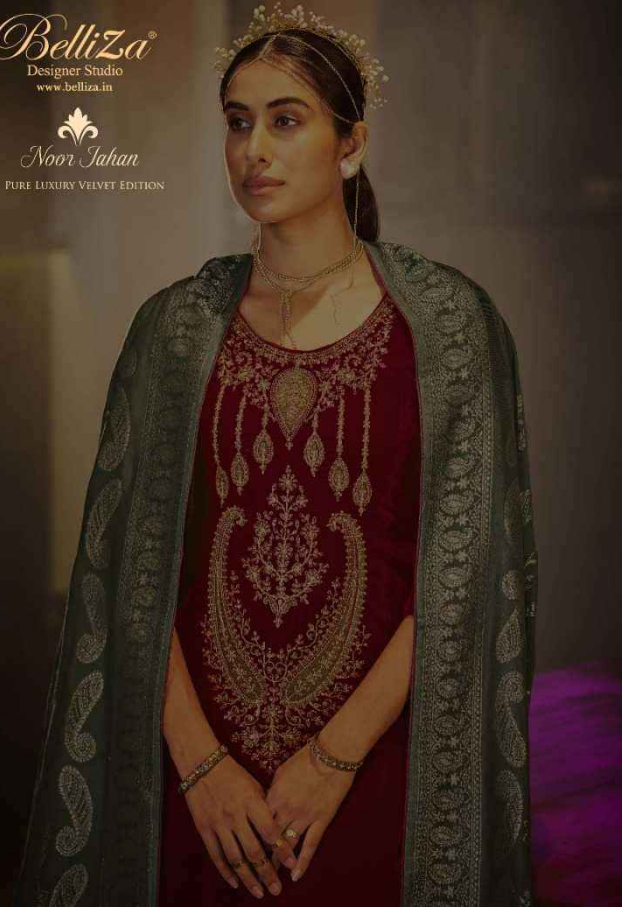

Belliza®
Designer Studio
www.belliza.in

Noor Jahan
PURE LUXURY VELVET EDITION