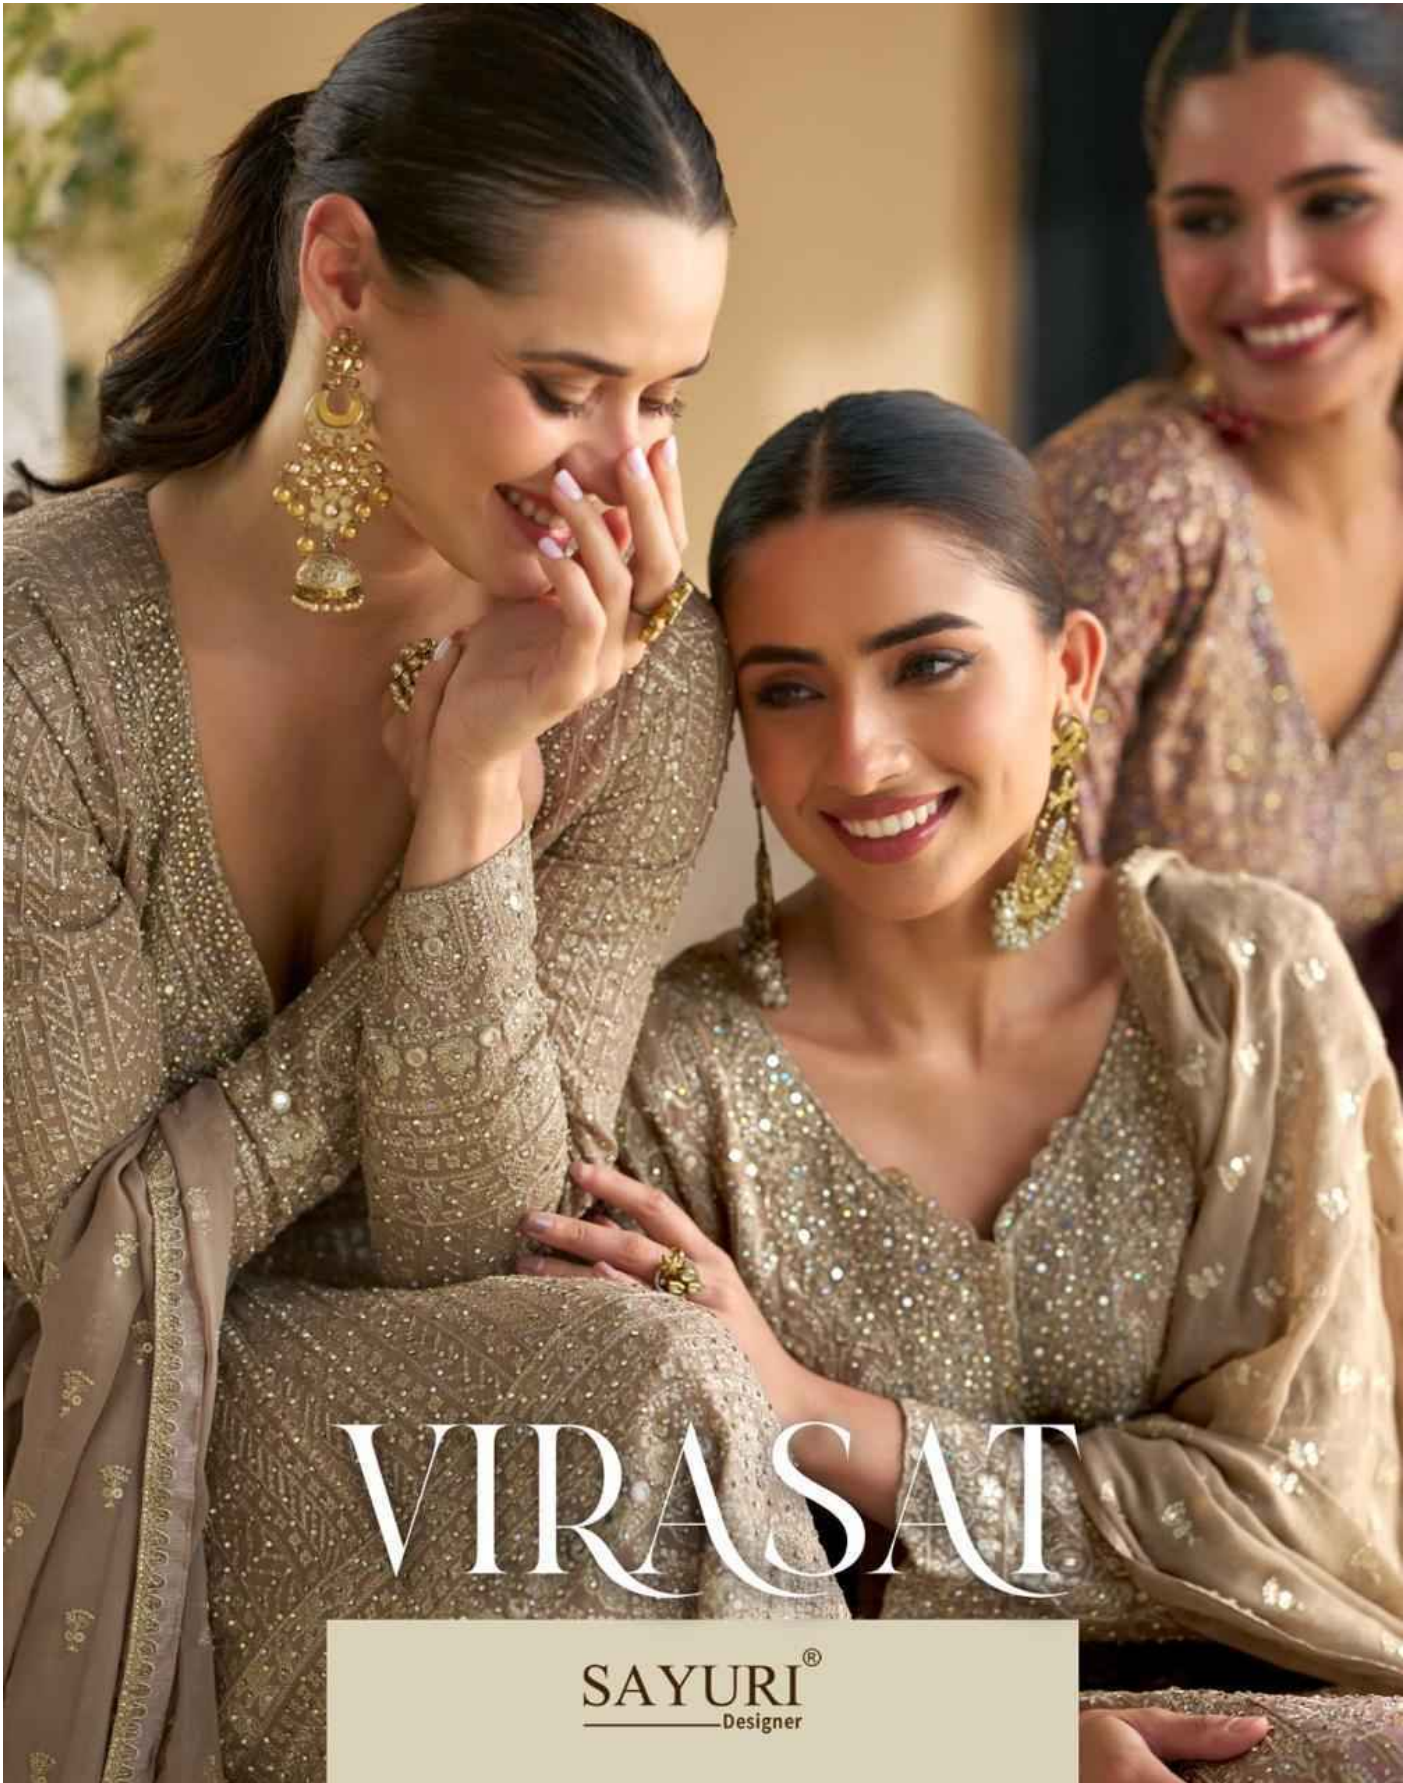

VIRASAT

SAYURI®
— Designer