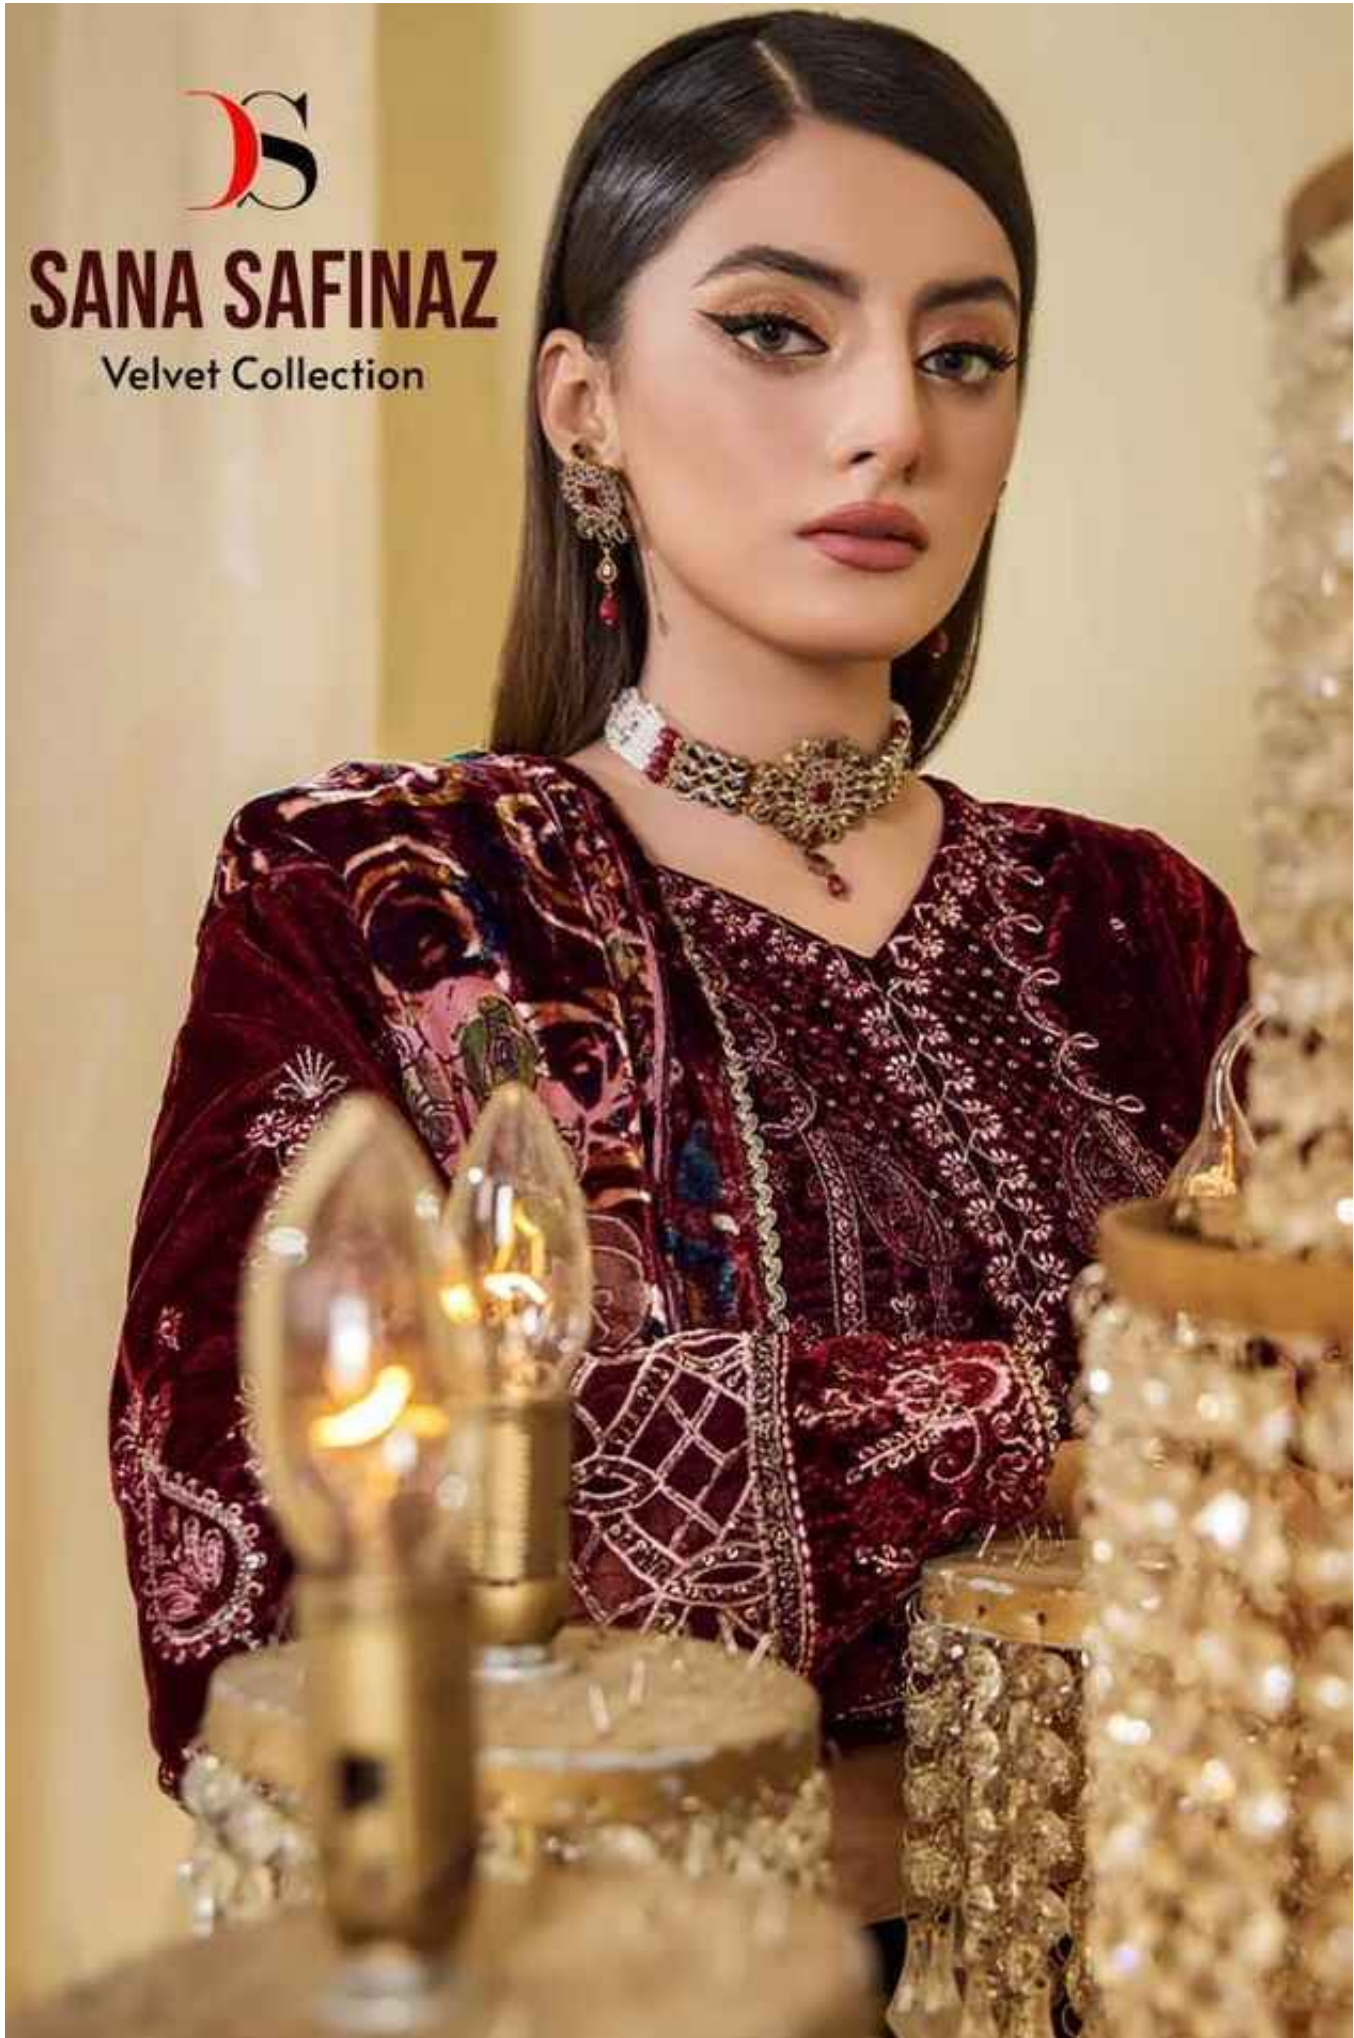

SANA SAFINAZ

Velvet Collection