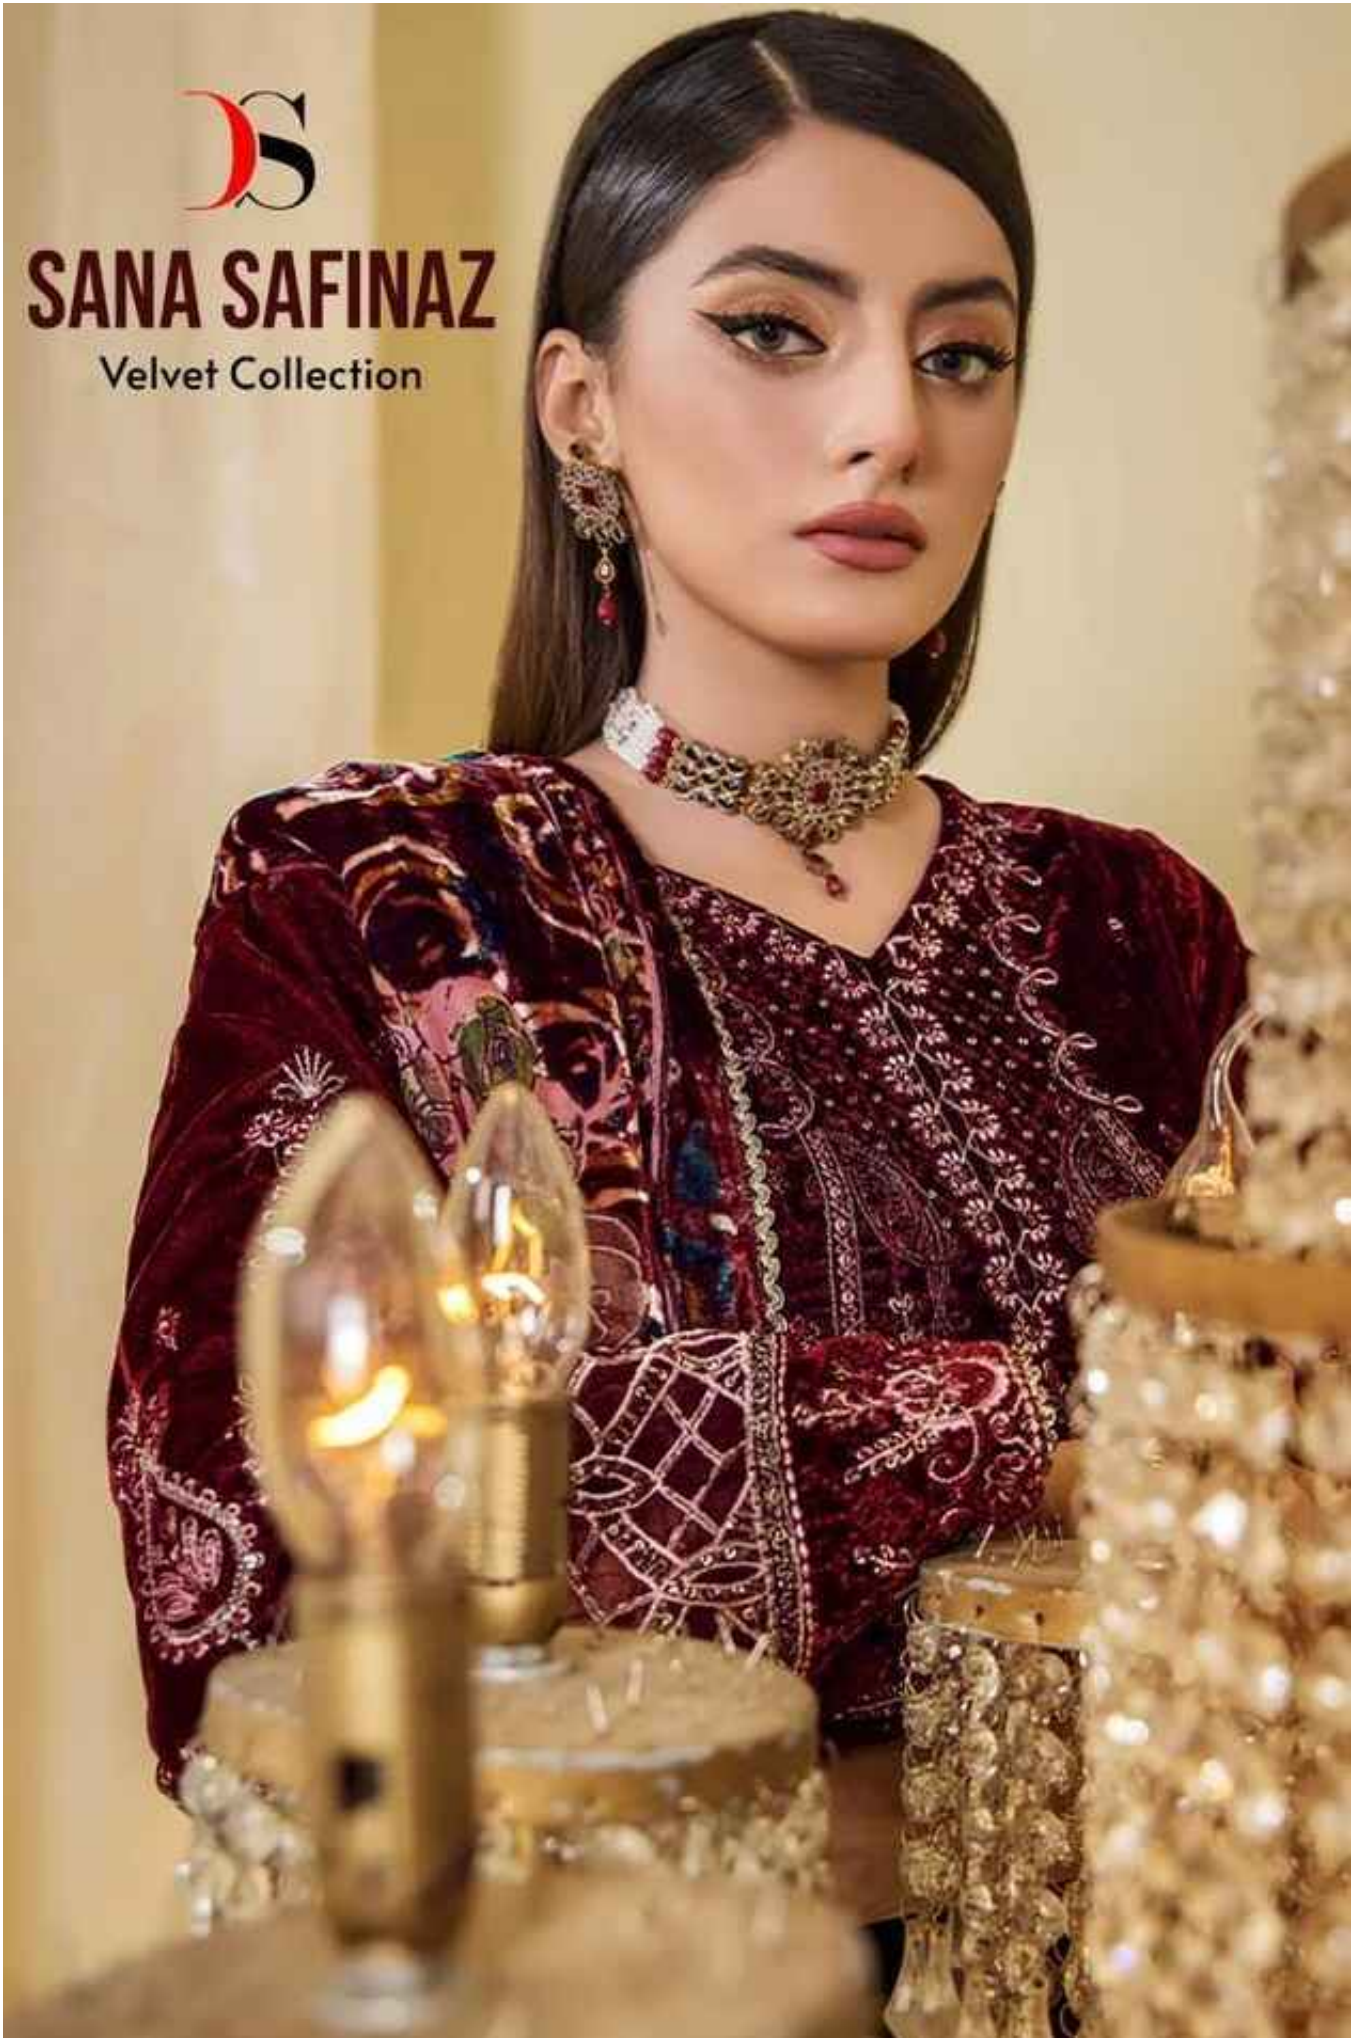

SANA SAFINAZ

Velvet Collection