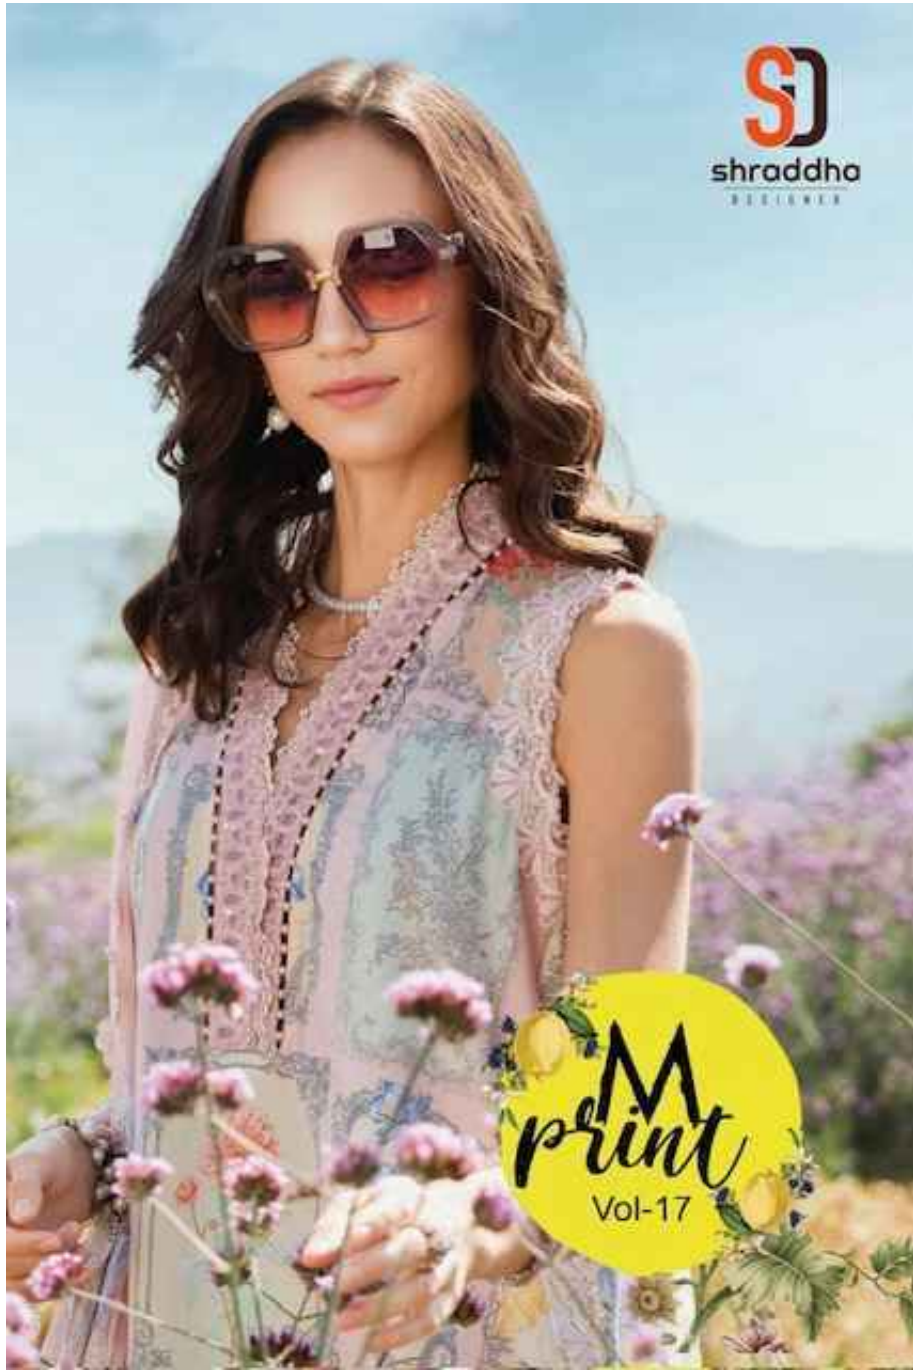

**SD**  
shradha  
DESIGNER

**M**  
print  
Vol-17

**SD**  
shradhha  
DESIGNER

**M**  
*print*  
Vol-17

SECRET OF FLOWERS

www.sandstudio.com  
www.instagram.com/sandstudio  
www.facebook.com/sandstudio

D NO 17003