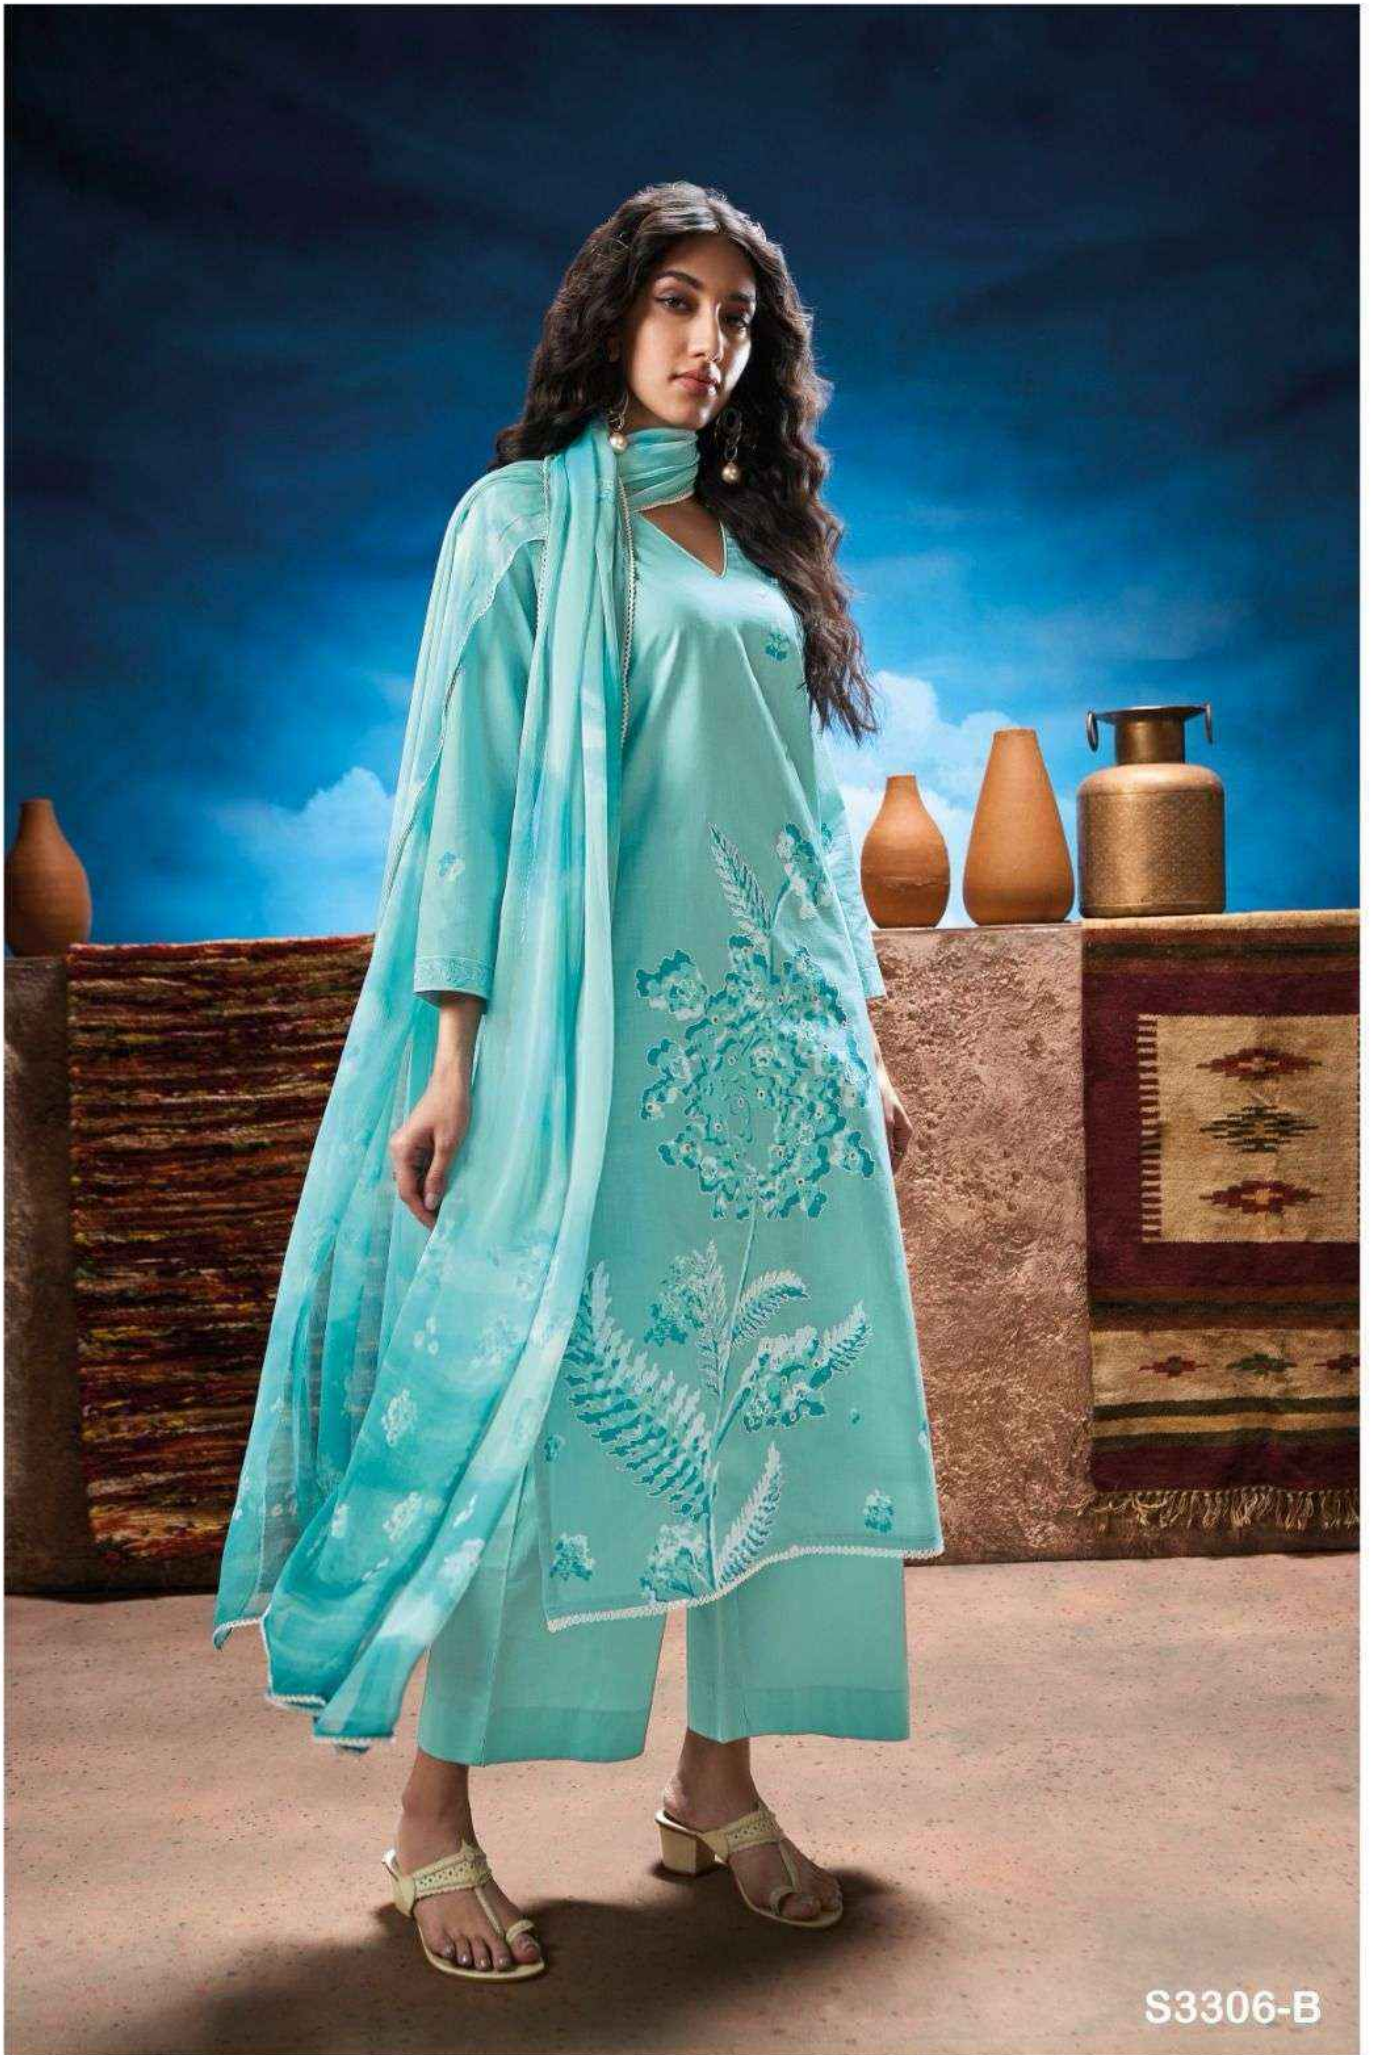

Ganga®

S3306-D

S3306-B

S3306-C

S3306-A

S3306-A

S3306-B

S3306-C

S3306-D

Ganga®
Natalia
S3306- A/B/C/D

PRODUCT NAME	NATALIA
D.NO.	S3306
DESCRIPTION	<p>TOP PREMIUM COTTON PRINTED WITH HAND EMBROIDERY AND READY LACE ON DAMAN.</p> <p>BOTTOM PREMIUM COTTON SOLID COLOR</p> <p>DUPATTA PREMIUM PURE CHIFFON PRINTED WITH READY LACE FOUR SIDE.</p>
HSN CODE	520851
WHOLESALE PRICE	1705/- EACH+GST(EXTRA)