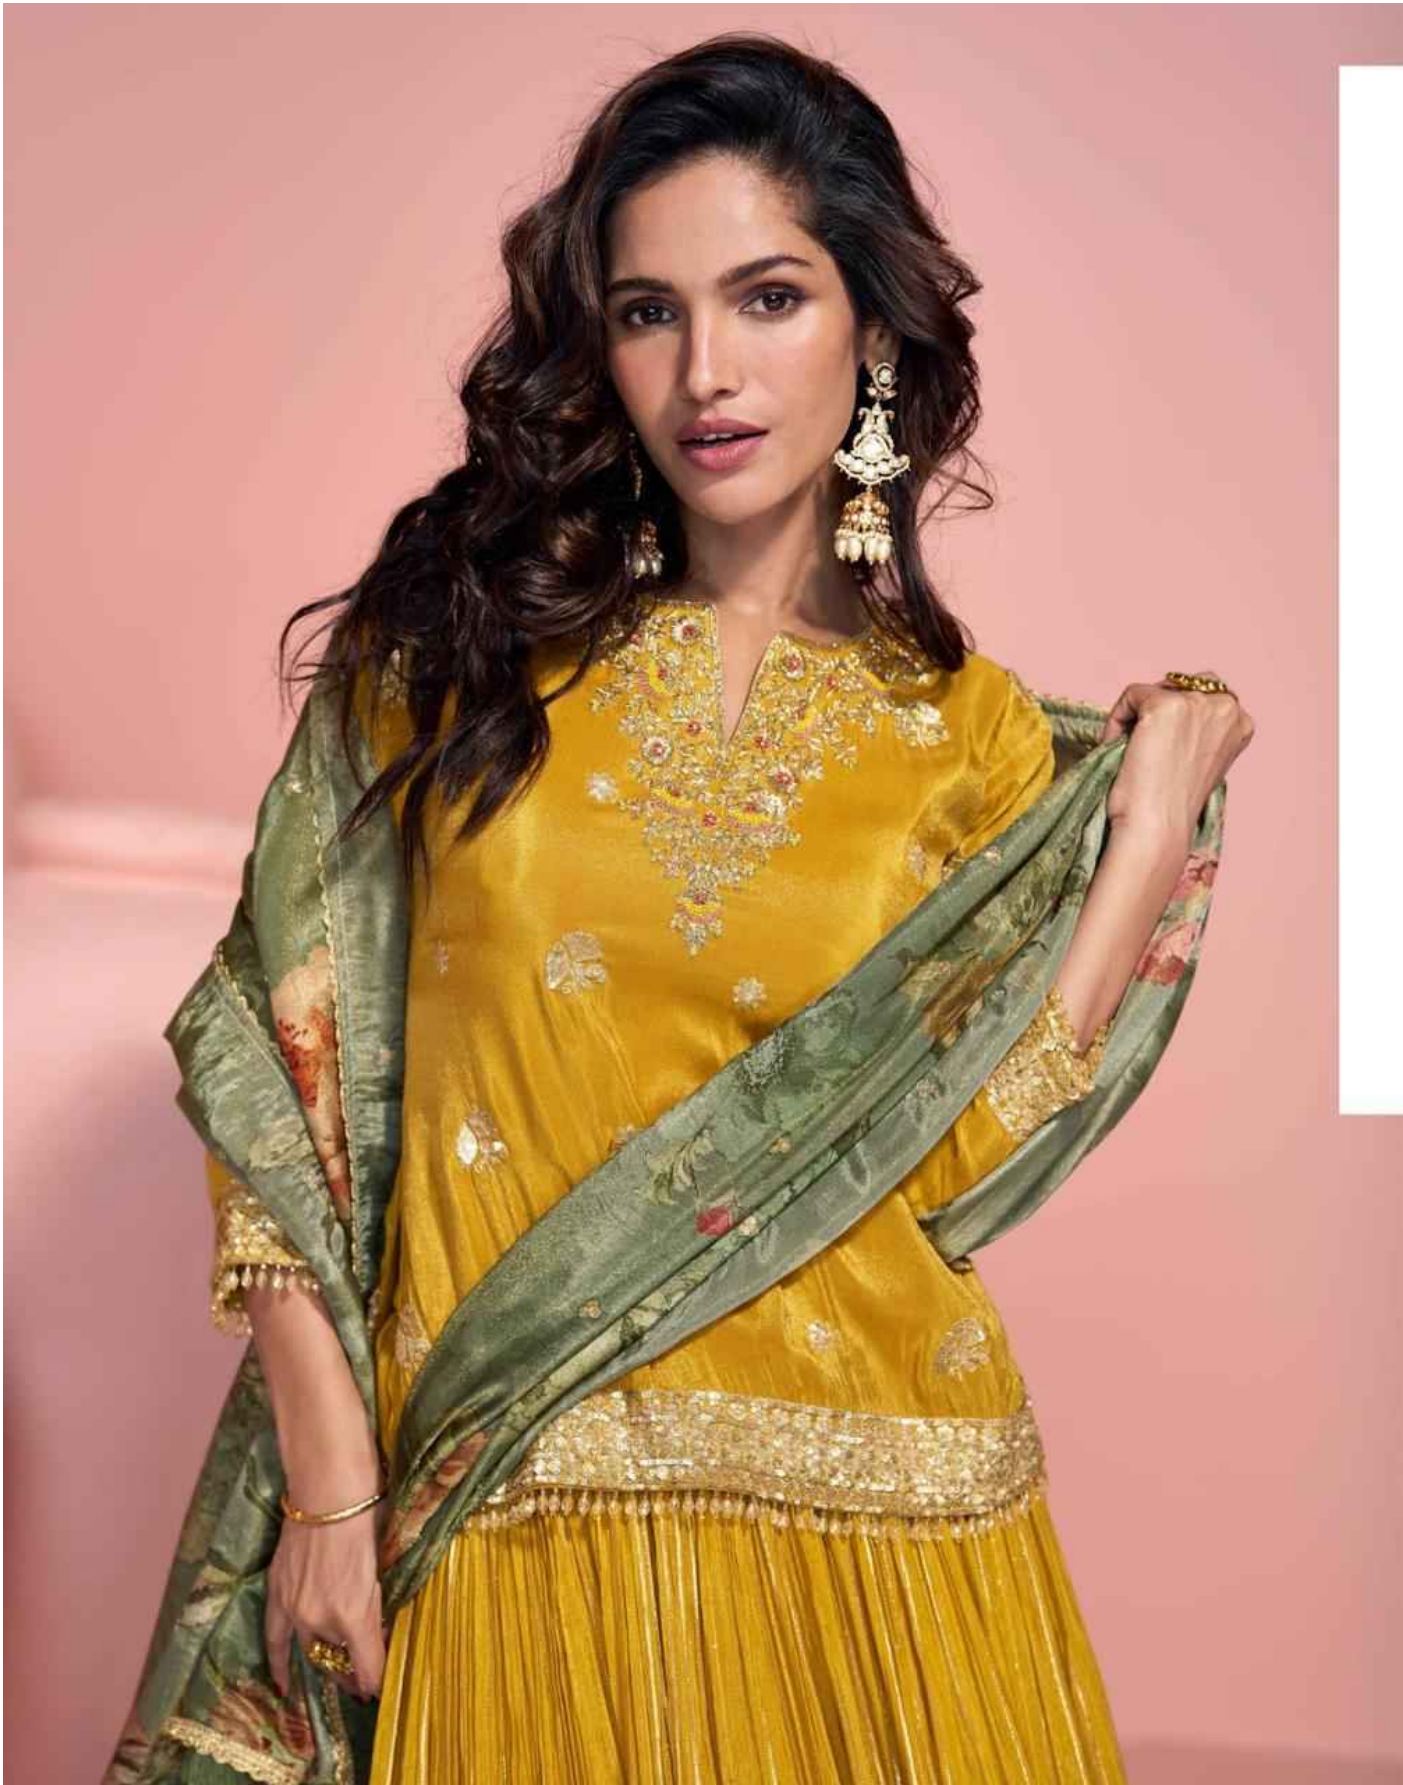

SAYURI®  
Designer

SIKHA

SAYURI®  
Designer

SIKHA

SAYURI<sup>®</sup>  
Designer

LOOK-5789

*FANTASY*

Each piece is grand with subtle  
hints of unambiguous style.

LOOK-5789

*ELEGANCE*

Reclaim a subtle understated elegance as your signature style.

LOOK-5788

SAYURI®  
Designer

Shed your inhibition and explore the new edgy  
side of Indian culture and fashion.

FANTASY

LOOK-5788

## ***FABULOUS***

The explicit piece give you an angelic aura and adds twice beauty to your charm

SAYURI®  
Designer

LOOK-5787

LOOK-5787

LOOK-5788

LOOK-5789

SAYURI<sup>®</sup>  
Designer