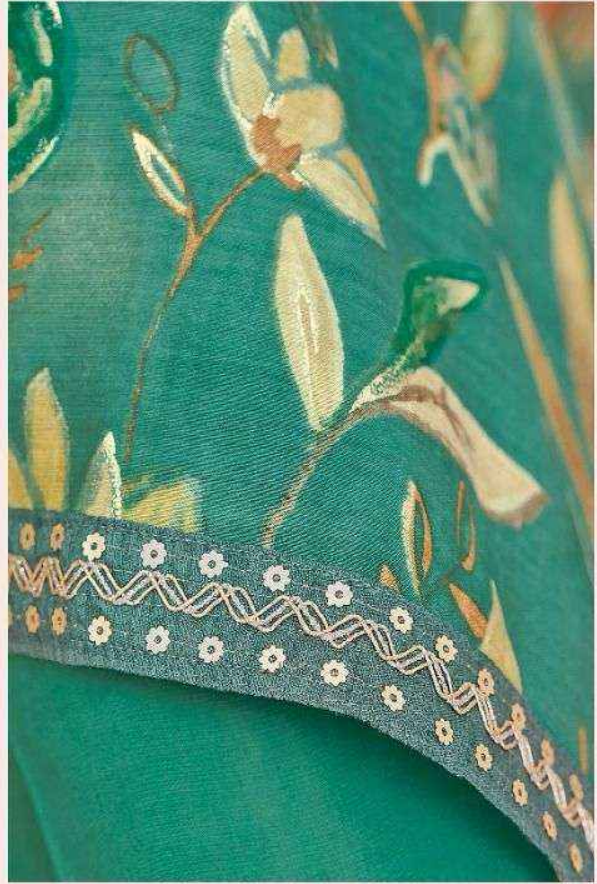

SURYAJYOTI[®]

THE REAL ART OF COTTON DRESSES

4001

SURYAJYOTI[®]
THE REAL ART OF COTTON DRESSES

4003

Elegant Look

Expression of a diva are truly engrossing, her unique expression would carry attention in any celebration.

4001

4002

4005

4006

4003

4004

SURAJYOTI[®]
 THE REAL ART OF COTTON DRESSES

SURAJYOTI[®]
 THE REAL ART OF COTTON DRESSES

KORA

Vol-4

<p>: TOP : Pure Modal Discharge Foil Print With Neck Embroidery</p>	<p>: BOTTOM : Pure Modal Dyed</p>	<p>: DUPATTA : Pure Modal Discharge Print With Foil And Tessels</p>
--	---	--

SURYAJYOTI[®]
THE REAL ART OF COTTON DRESSES