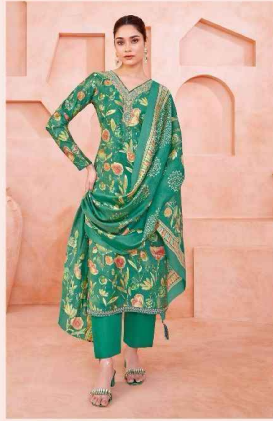

4002

SURAJYOTI®
THE REAL ART OF COTTON DRESSES

SURAJYOTI®
THE REAL ART OF COTTON DRESSES

KORA

Vol-4

: TOP : Pure Modal Discharge Foil Print With Neck Embroidery	: BOTTOM : Pure Modal Dyed	: DUPATTA : Pure Modal Discharge Print With Foil And Tessels