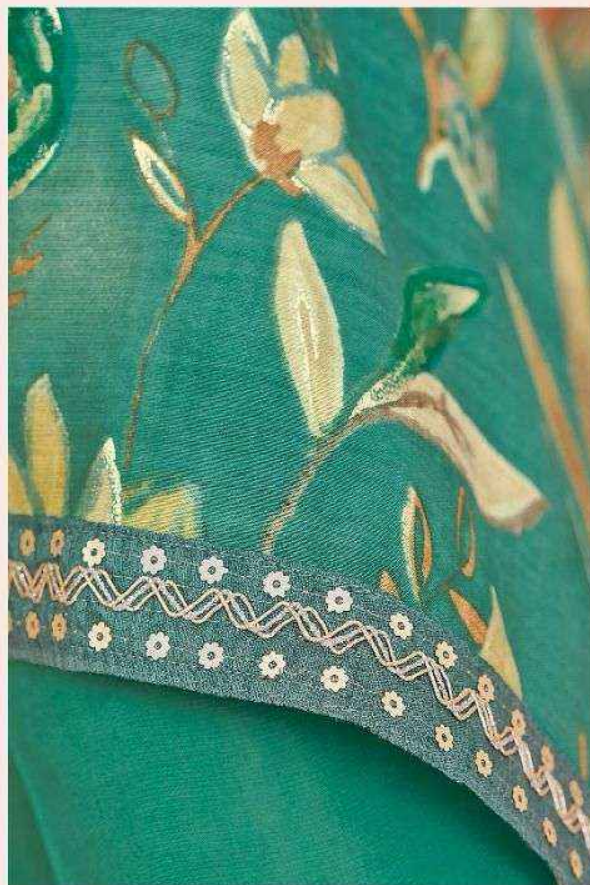

SURYAJYOTI[®]

THE REAL ART OF COTTON DRESSES

4001

SURYAJYOTI[®]
THE REAL ART OF COTTON DRESSES

4003

Elegant Look

Expression of a diva are truly engrossing, her unique expression would carry attention in any celebration.

4001

4002

4005

4006

4003

4004

SURAJYOTI[®]
THE REAL ART OF COTTON DRESSES

SURAJYOTI[®]
THE REAL ART OF COTTON DRESSES

KORA

Vol-4

<p>: TOP : Pure Modal Discharge Foil Print With Neck Embroidery</p>	<p>: BOTTOM : Pure Modal Dyed</p>	<p>: DUPATTA : Pure Modal Discharge Print With Foil And Tessels</p>
--	--	--

SURYAJYOTI[®]
THE REAL ART OF COTTON DRESSES