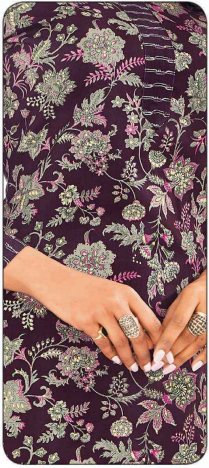

D No. 309

MCM
Life
Style

D No. 306

SAANVI
100% Lawn Cotton
With Foil Print & Mul Dupatta