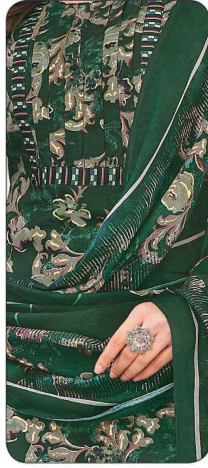

D No. 309

MCM
Life
Style

D No. 306

SAANVI
100% Lawn Cotton
With Foil Print & Mul Dupatta