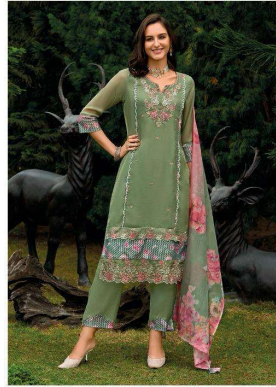

31025

ELABORATE YOUR STYLE
REDEFINE YOUR LIFE

LADY
LEELA

inaya
(EXCLUSIVE COLLECTION) VOL-2