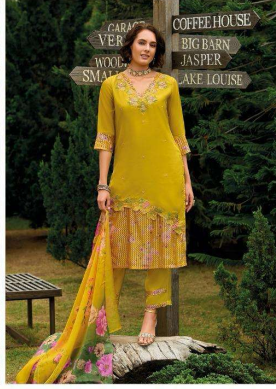

DUPATTA

DIGITAL PRINT ON ORGANZA FABRIC WITH TESSELS

SIZES - M, L, XL, XXL, 3XL

NOTE

- * INNER IN EVERY TOP
- * POCKET INSIDE EVERY PANT
- * STICKER POSTER INSIDE EVERY CATALOGUE

31021

31022

31023