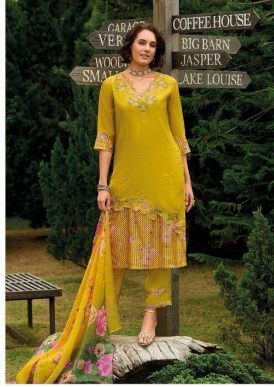

FABRIC DETAILS

TOP

EMBROIDARY & HANDWORK ON ORGANZA FABRIC KURTI
WITH EXCLUSIVE FABRIC CUT & PASTE PATTERN & INNER

BOTTOM

VISCOSE SILK FABRIC PANTS WITH PATTERNS & POCKET

DUPATTA

DIGITAL PRINT ON ORGANZA FABRIC WITH TESSELS

SIZES - M, L, XL, XXL, 3XL

NOTE

- * INNER IN EVERY TOP
- * POCKET INSIDE EVERY PANT
- * STICKER POSTER INSIDE EVERY CATALOGUE

31021

31022

31023

31024

31025