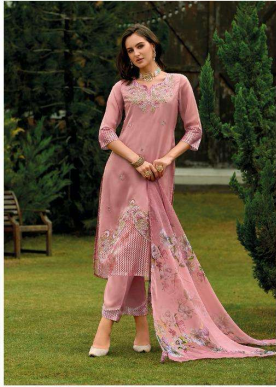

DUPATTA

DIGITAL PRINT ON ORGANZA FABRIC WITH TESSELS

SIZES - M, L, XL, XXL, 3XL

NOTE

- * INNER IN EVERY TOP
- * POCKET INSIDE EVERY PANT
- * STICKER POSTER INSIDE EVERY CATALOGUE

31021

31022

31023