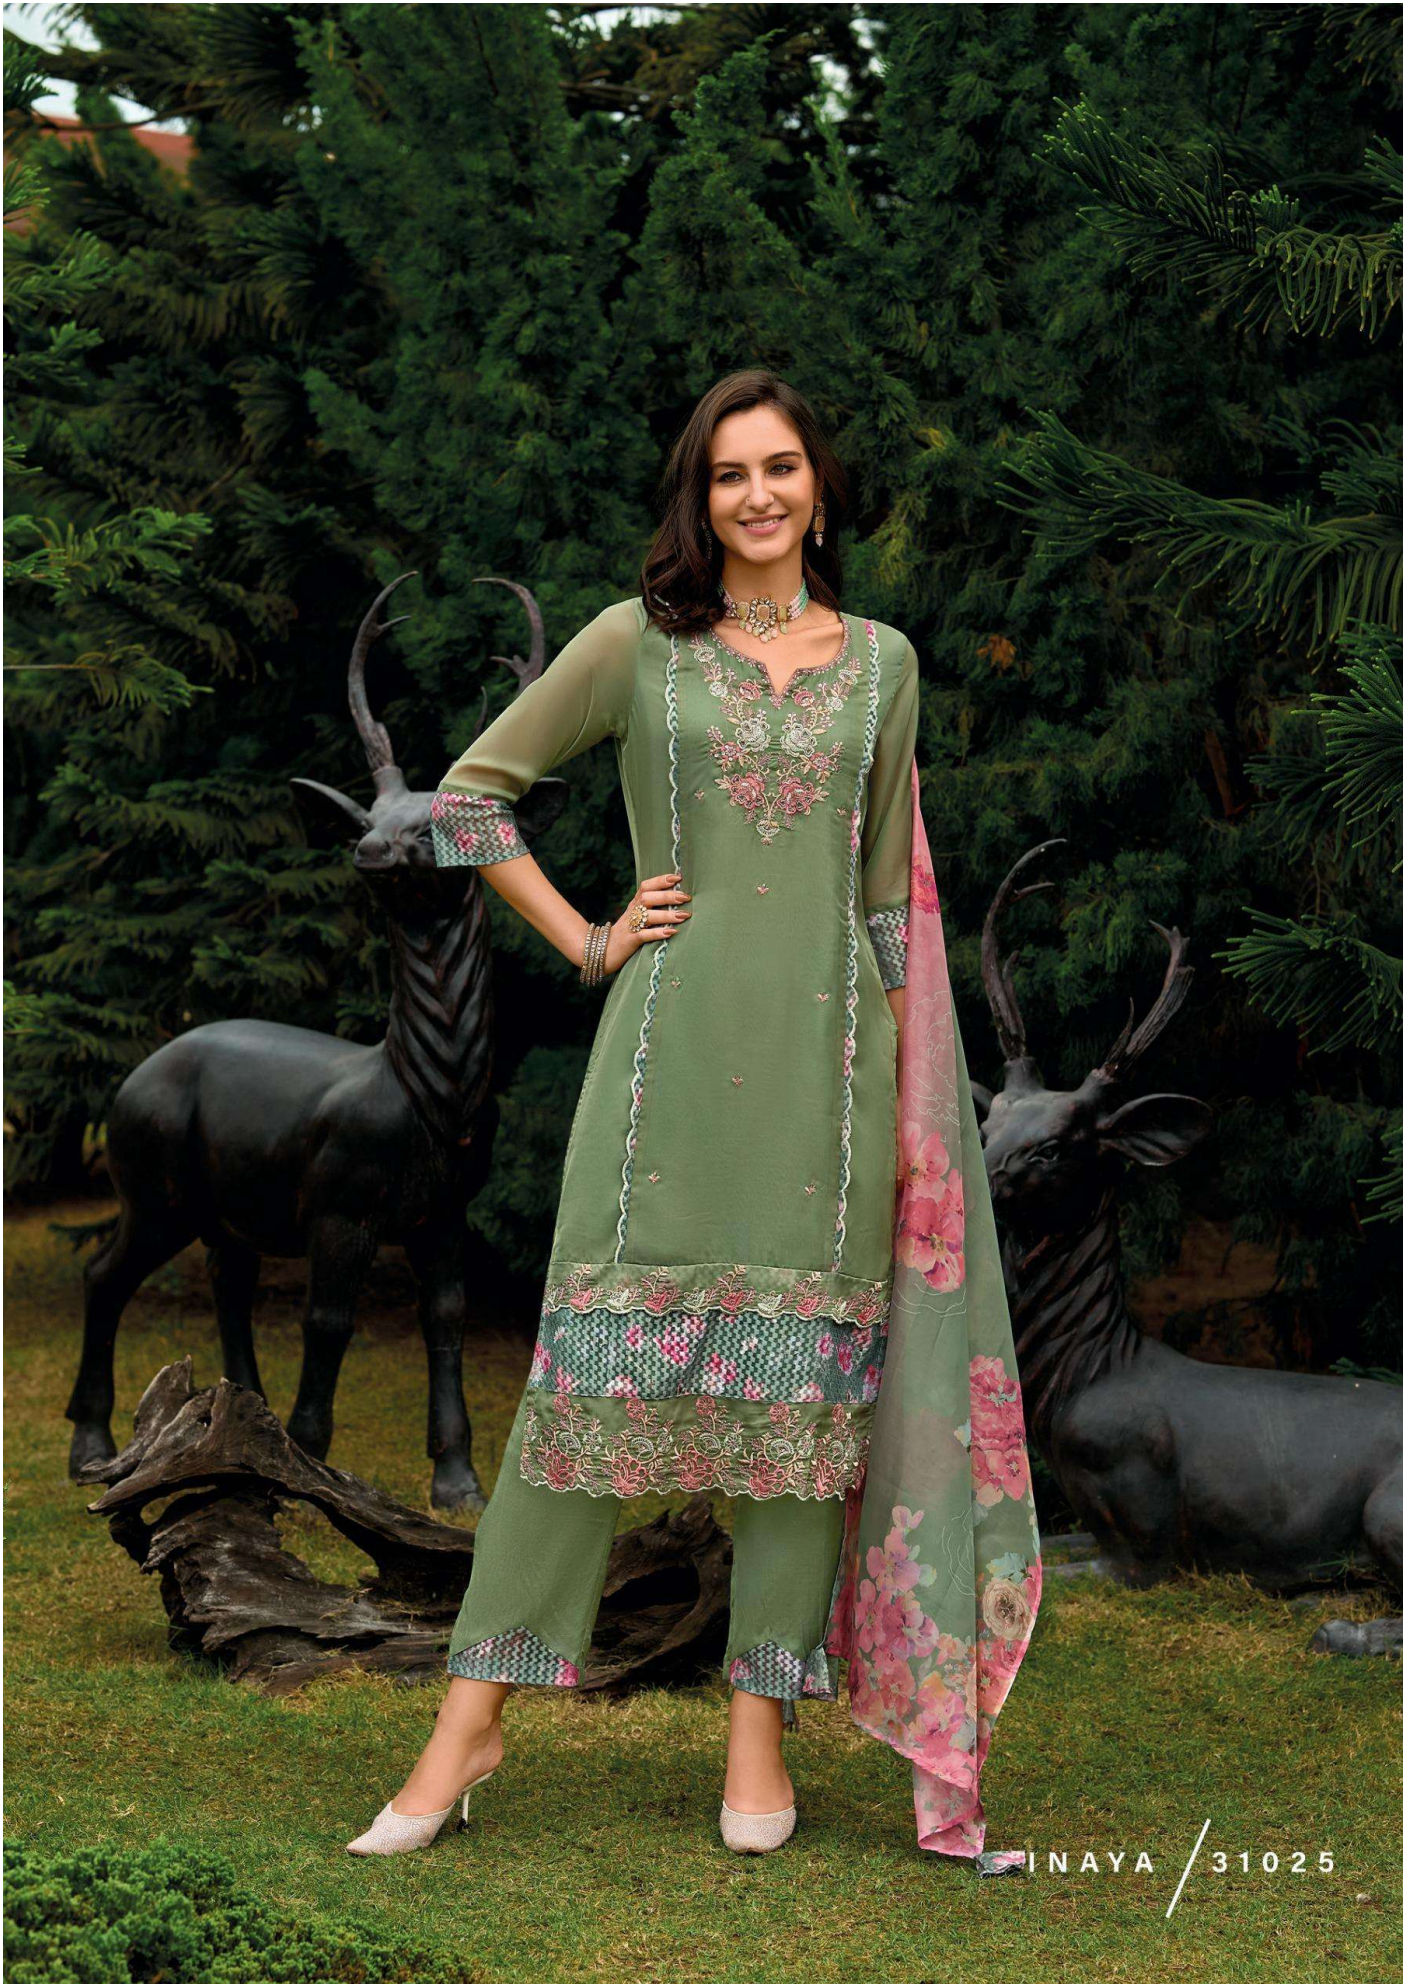

INAYA / 31025