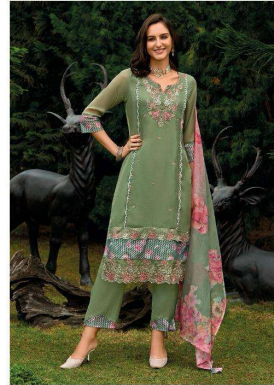

FABRIC DETAILS

TOP

EMBROIDARY & HANDWORK ON ORGANZA FABRIC KURTI
WITH EXCLUSIVE FABRIC CUT & PASTE PATTERN & INNER

BOTTOM

VISCOSE SILK FABRIC PANTS WITH PATTERNS & POCKET

DUPATTA

DIGITAL PRINT ON ORGANZA FABRIC WITH TESSELS

SIZES - M, L, XL, XXL, 3XL

NOTE

- * INNER IN EVERY TOP
- * POCKET INSIDE EVERY PANT
- * STICKER POSTER INSIDE EVERY CATALOGUE

31021

31022

31023

31024

31025