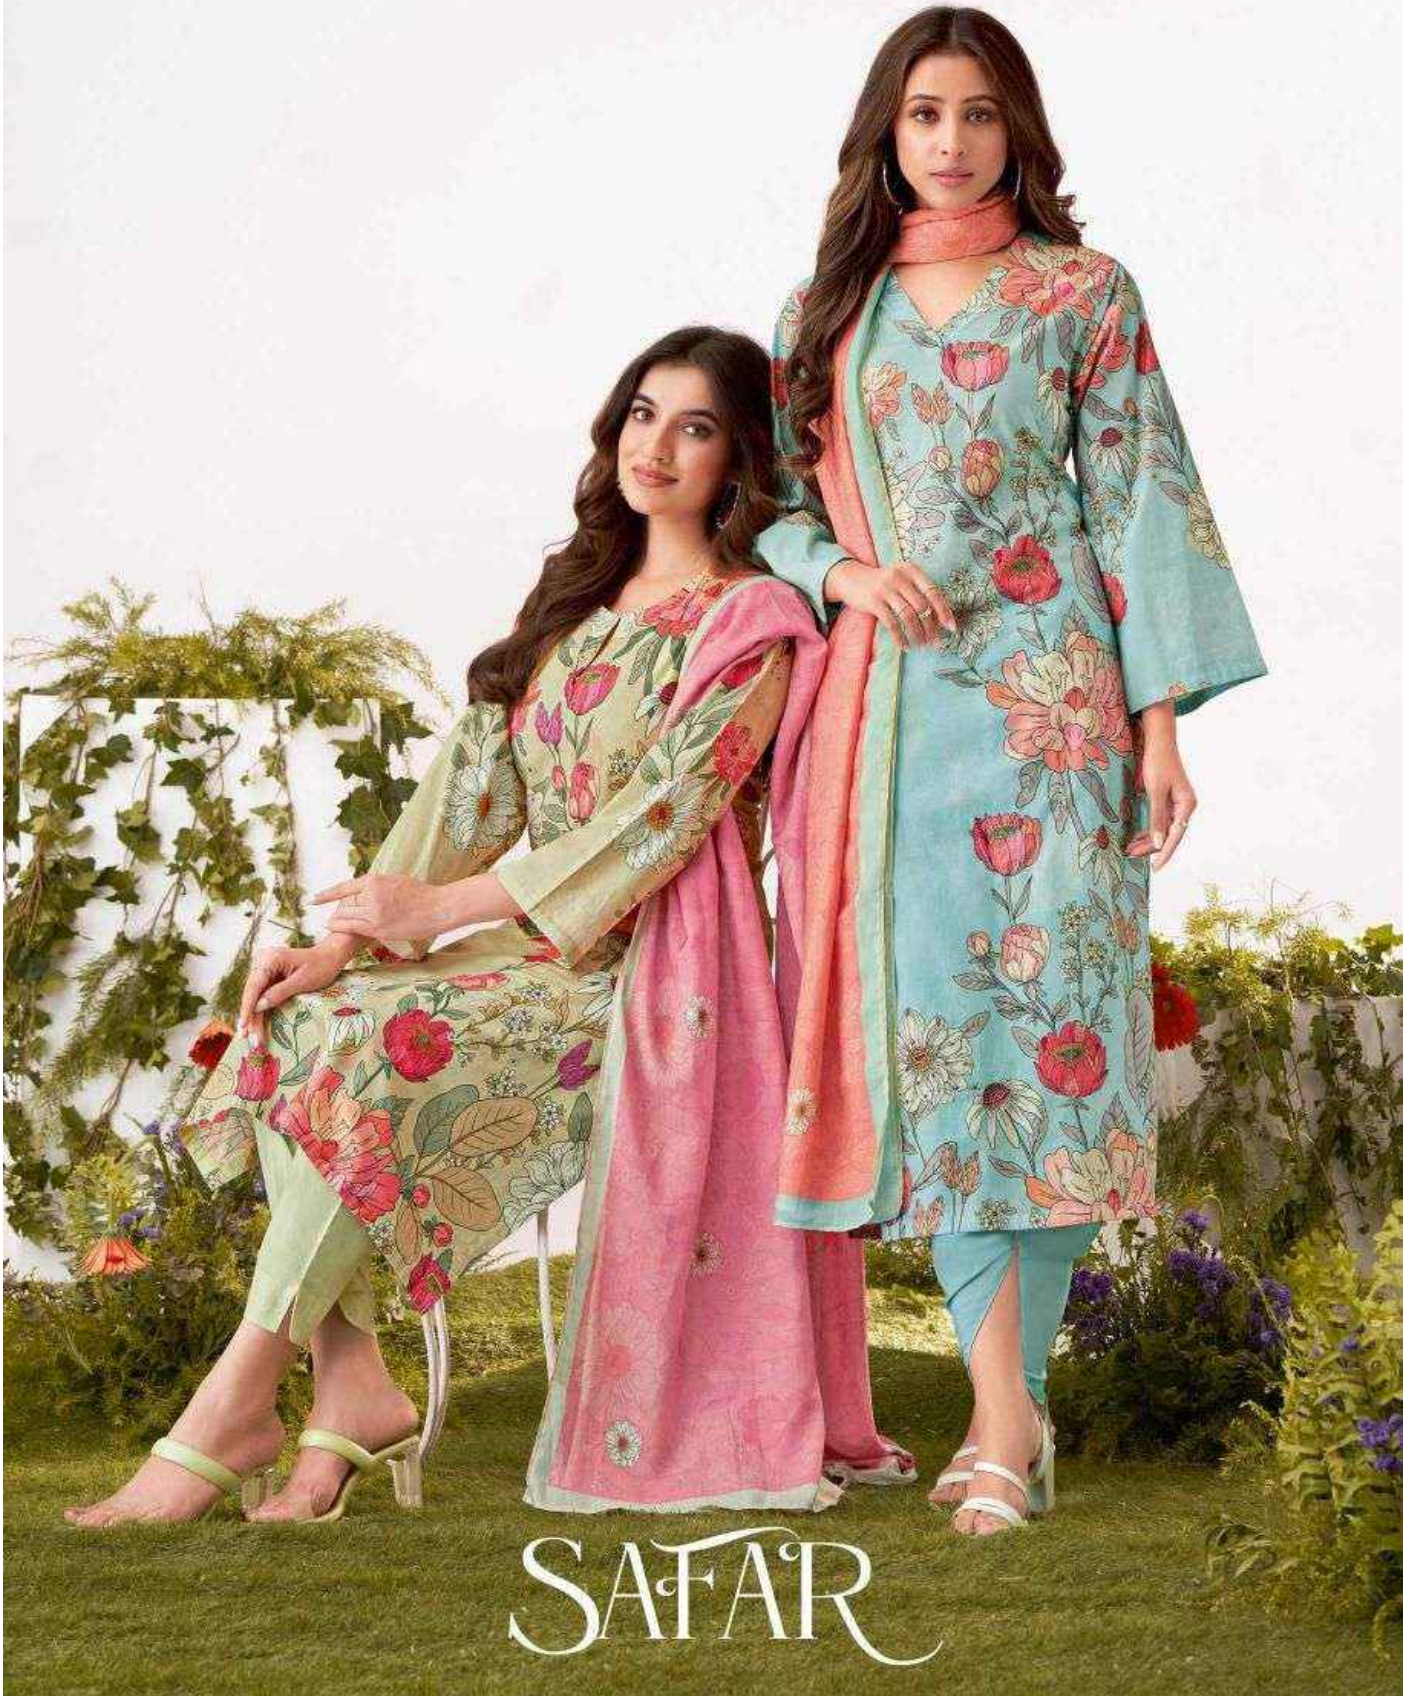

## RATE LIST

H S N CODE - 520851

DESIGN NO

1875 - 1898

1859 - 1854

1831 - 1809

DESCRIPTION

TOP - PURE COTTON LAWN DIGITAL PRINT HAND WORK

BOTTOM - PURE COTTON LAWN

DUPATTA - PURE MUSLIN DUPATTA DIGITAL PRINTED

RATE

**RS. 1295/-**

TOTAL SUITS = 06

SAFAR

itana®

1875

1859

1831

1809

1898

1854

*itana*<sup>®</sup>

SAFAR