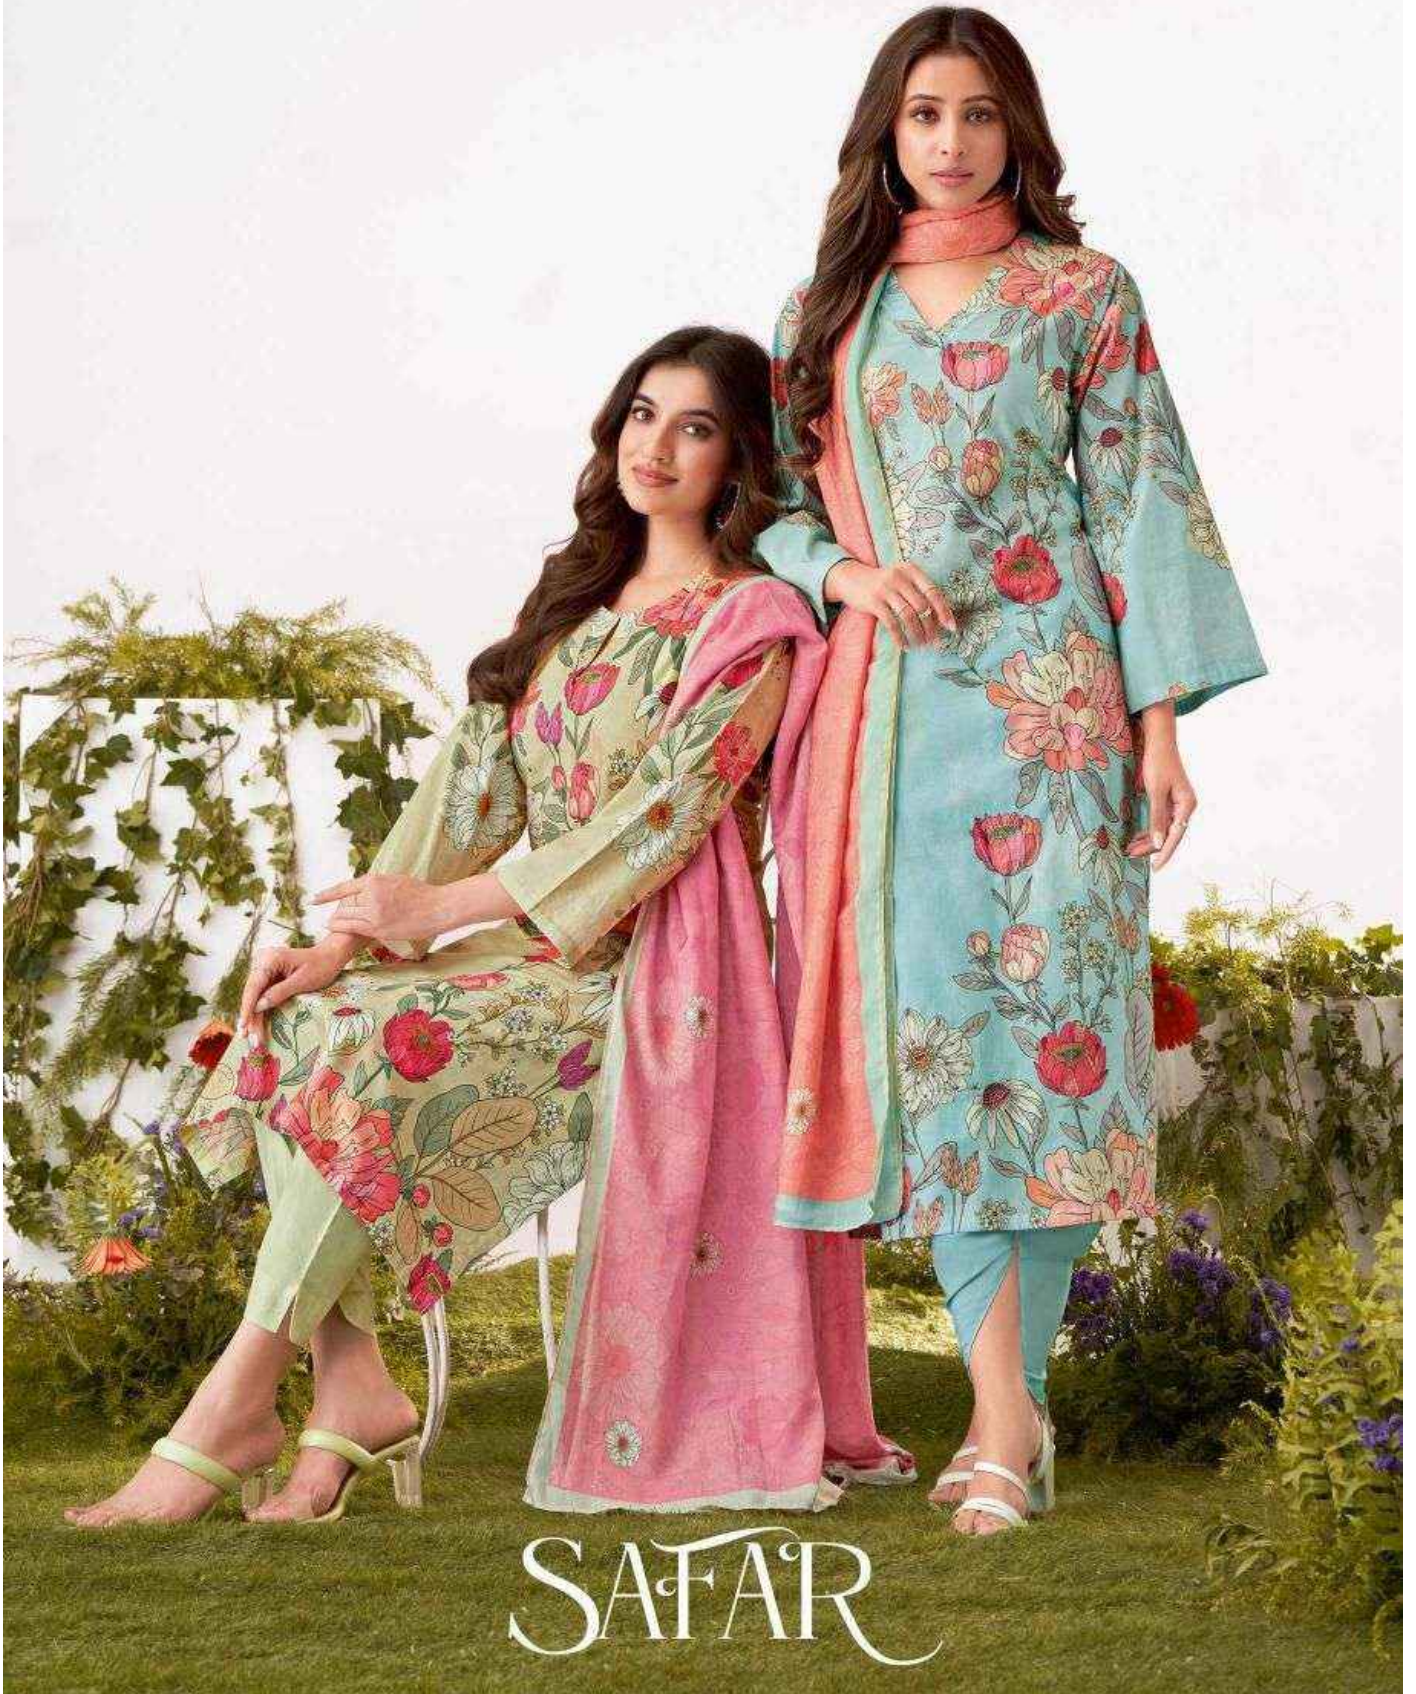

1859 - 1854

1831 - 1809

DESCRIPTION

TOP - PURE COTTON LAWN DIGITAL PRINT HAND WORK

BOTTOM - PURE COTTON LAWN

DUPATTA - PURE MUSLIN DUPATTA DIGITAL PRINTED

RATE

RS. 1295/-

TOTAL SUITS = 06

SAFAR

itana®

1875

1859

1831

1809

1898

1854

itana[®]

SAFAR