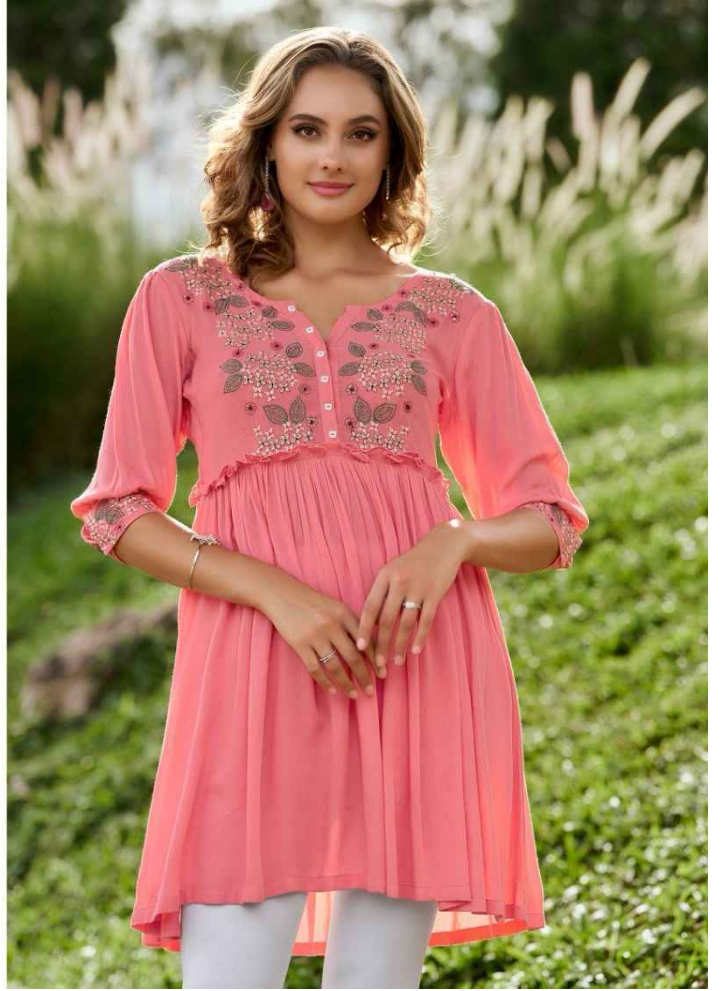

**RANG MAHAL**  
VOL-3

2713

Vamika Dx

2711

2712

 **Vamika Dx**

*The contemporary designs with bold colors giving luxurious touch with embellished heavy border*

2712

 **Vamika Dx**

*A perfect combination of dark blue and multicolored brocade  
with lovely golden border gives you a rich look.*

2710

2710