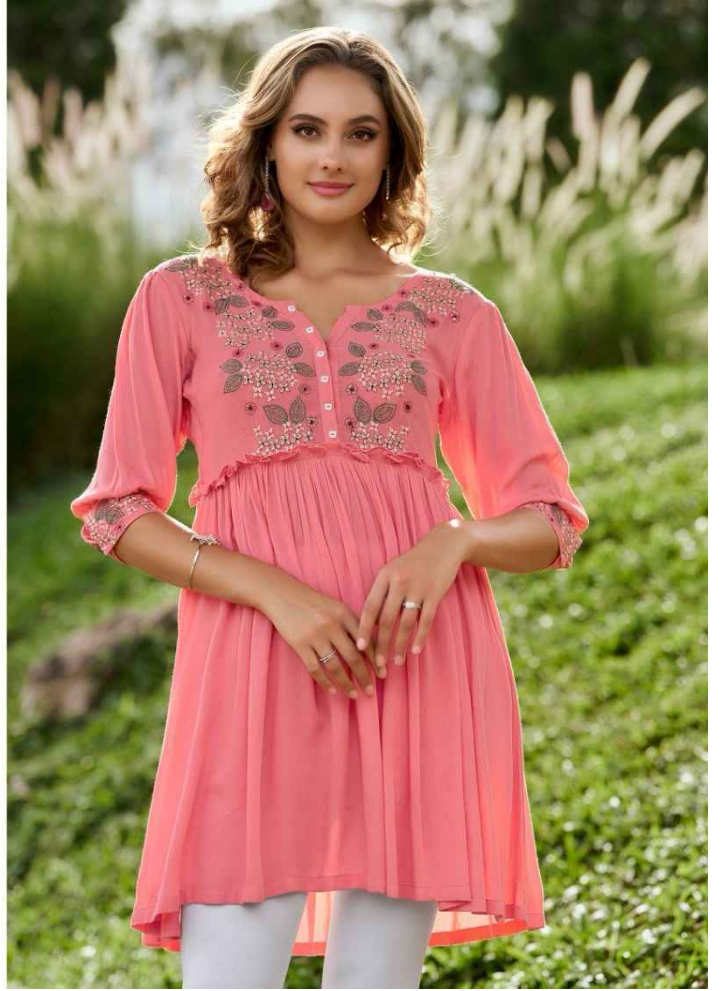

**RANG MAHAL**  
VOL-3

2713

2711

2712

 **Vamika Dx**

*The contemporary designs with bold colors giving luxurious touch with embellished heavy border*

2712

 **Vamika Dx**

*A perfect combination of dark blue and multicolored brocade  
with lovely golden border gives you a rich look.*

2710

2710