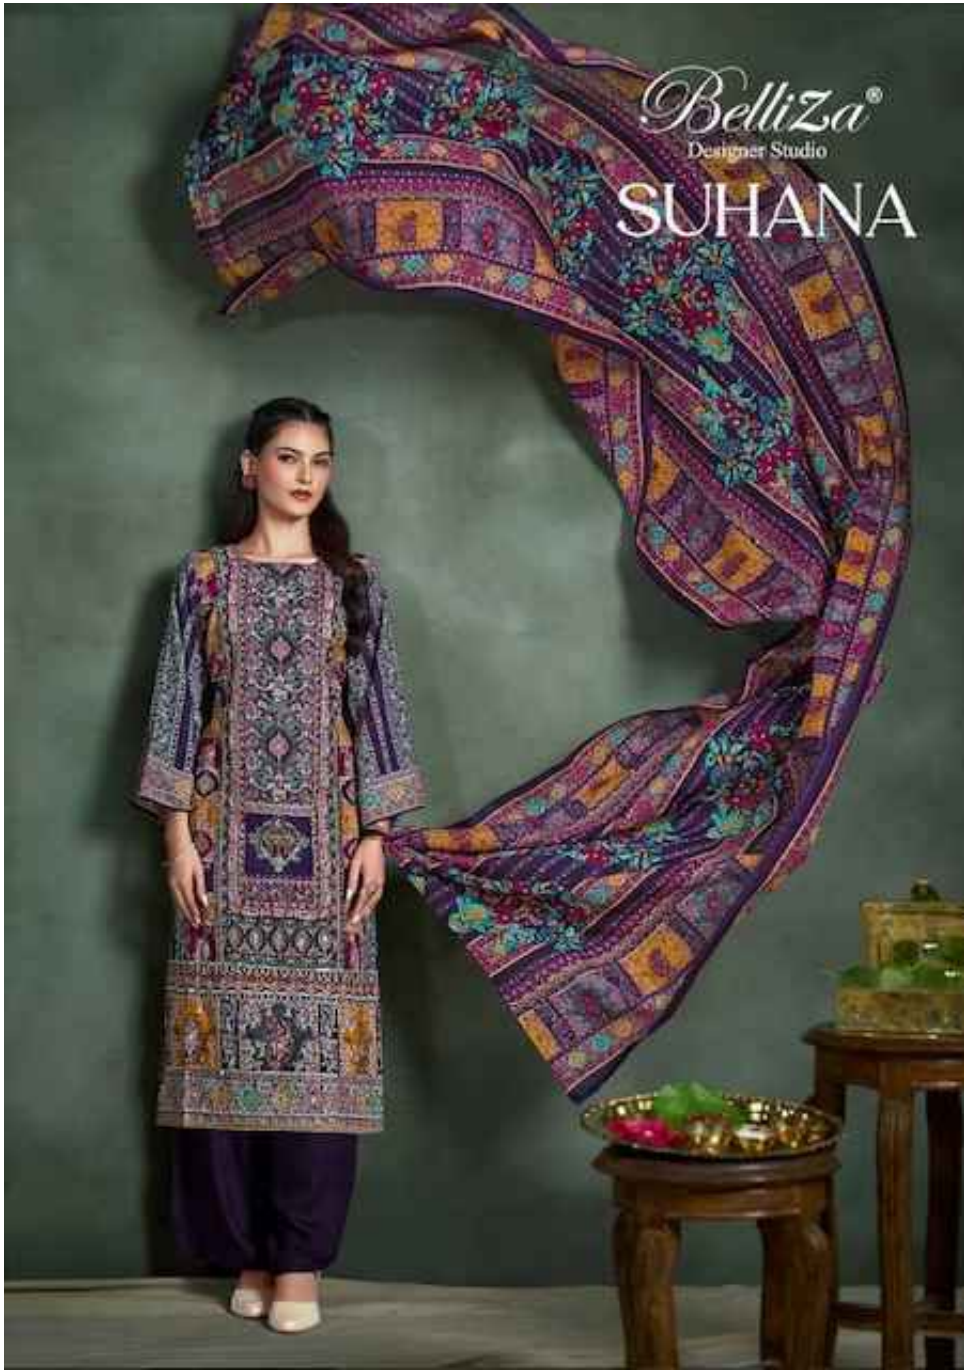

BelliZa®
Designer Studio
SUHANA