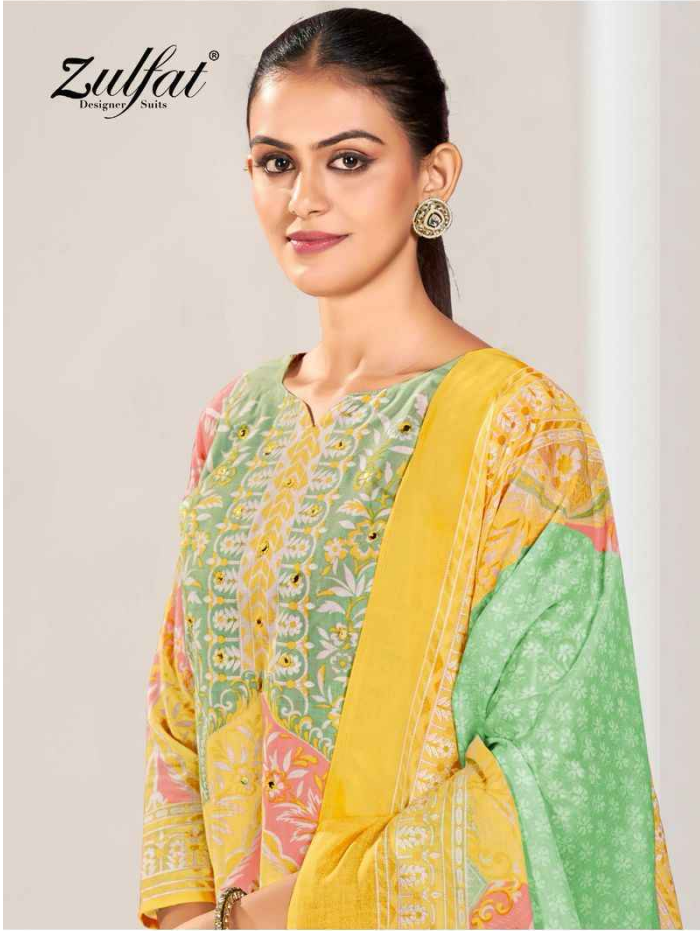

Zulfat®
Designer Suits

629-003