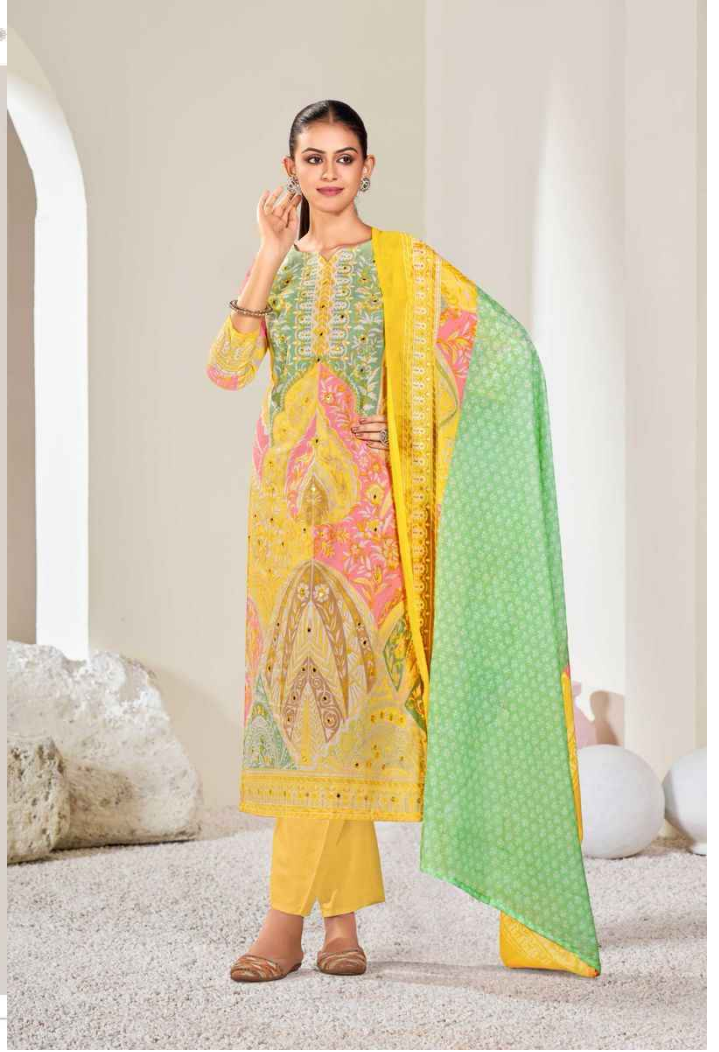

Zulfat®
Designer Suits

629-003