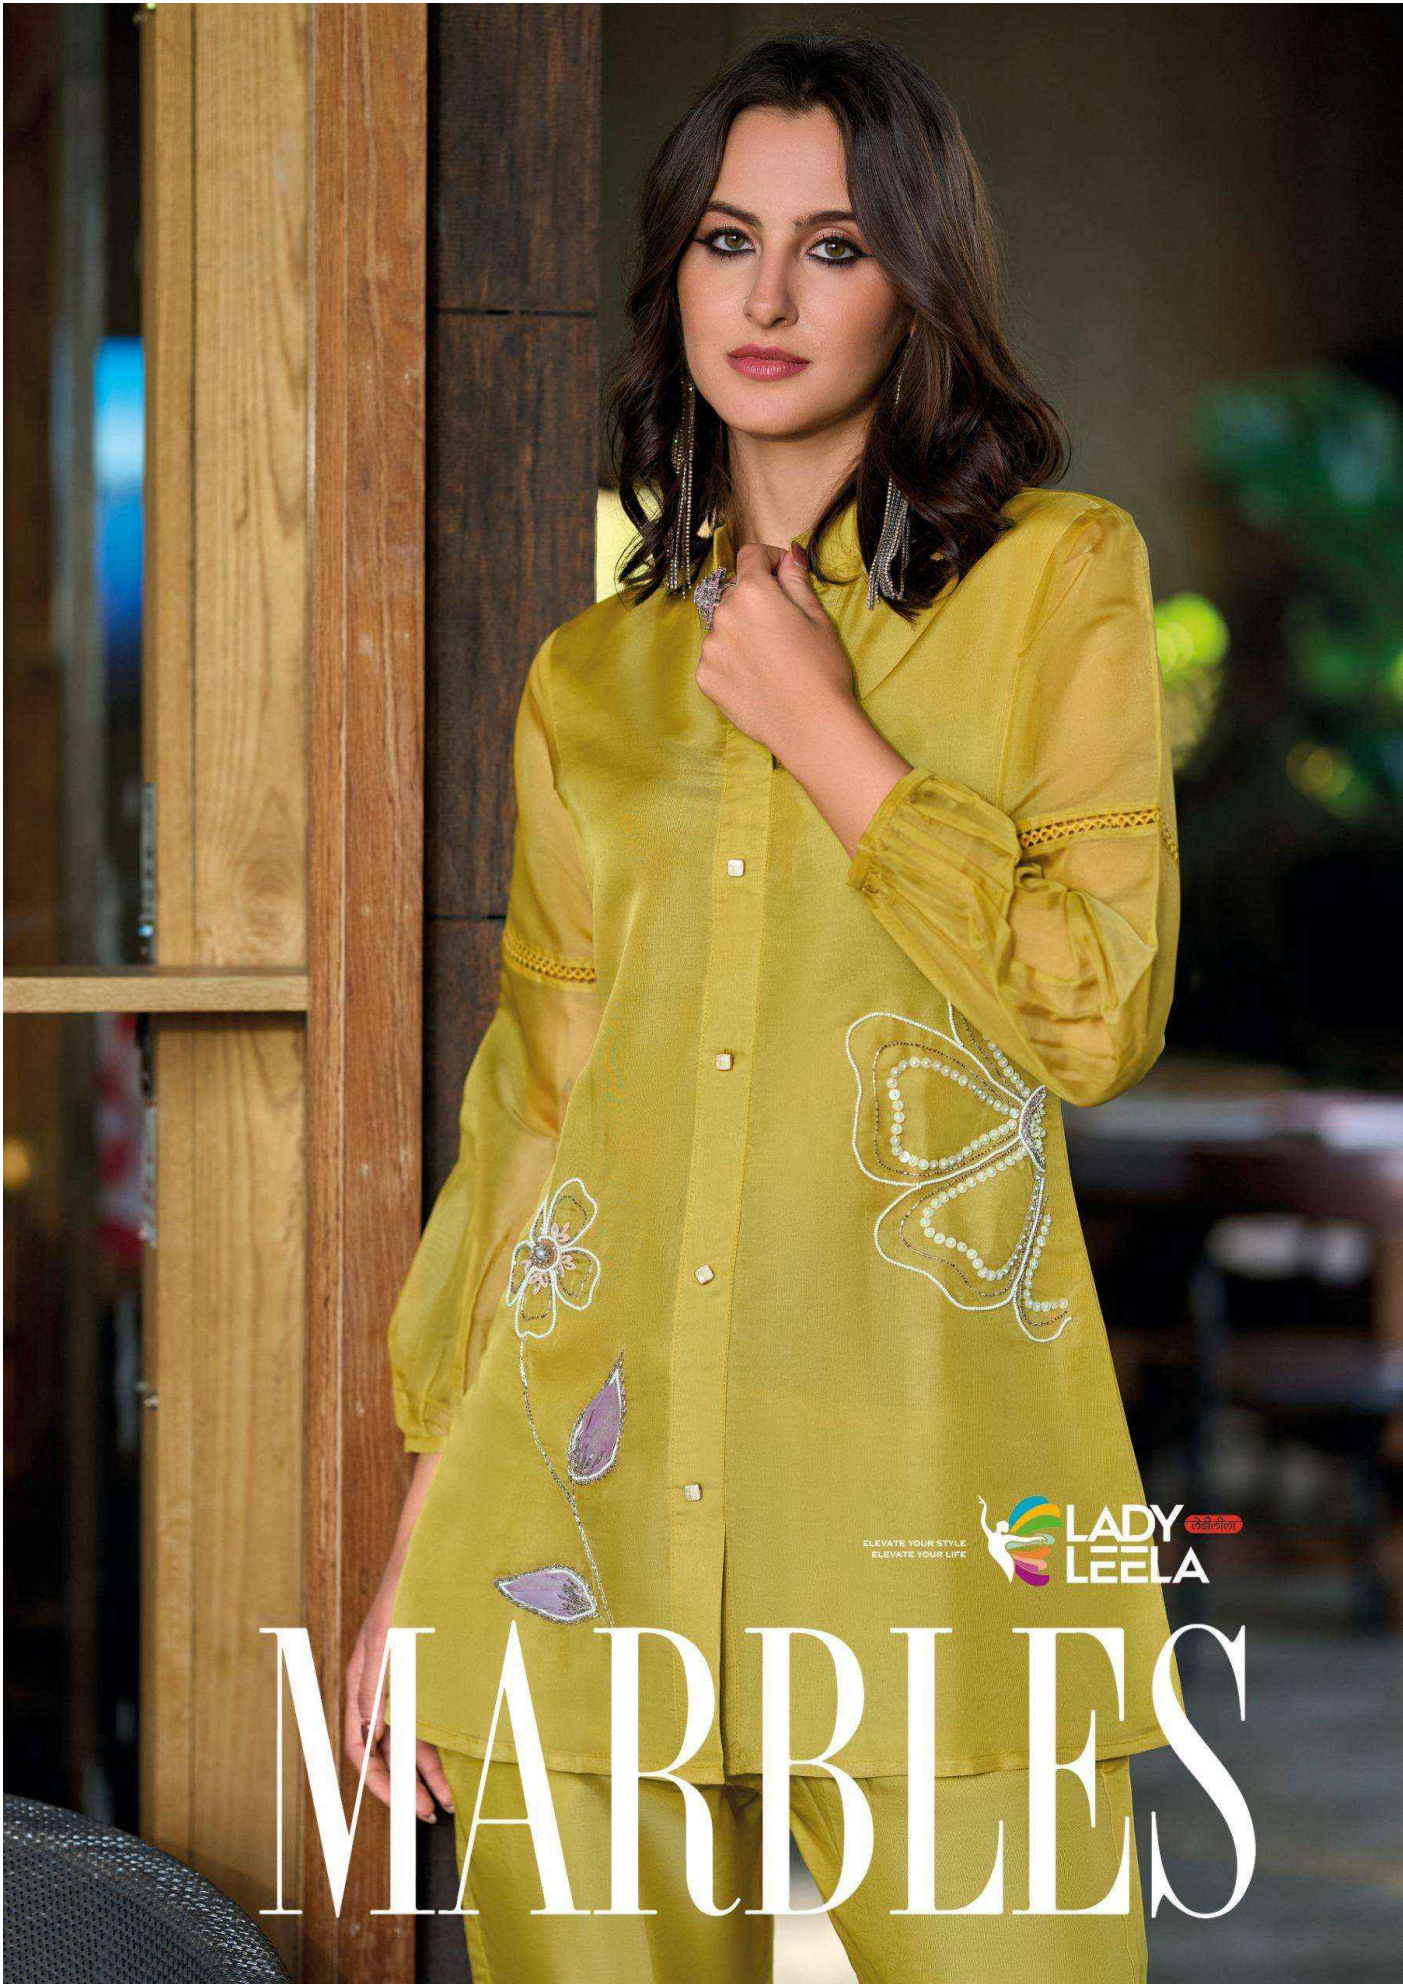

ELEVATE YOUR STYLE
ELEVATE YOUR LIFE

LADY ಲೇಲಿ
LEELA

MARBLES