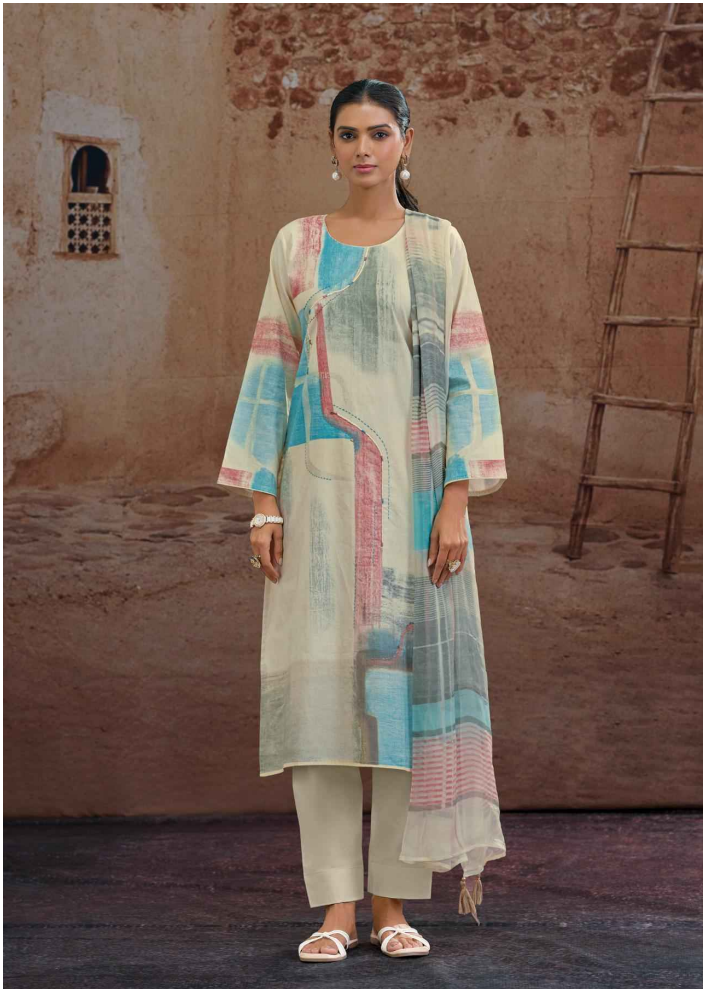

KILORY
T r e n d s

RUWAA

PURE DUPATTA

KILORY
T r e n d s
RUWAA
PURE DUPATTA

KILORY
Trends
1332

KILORY
T r e n d s
RUWAA
PURE DUPATTA

1331

1331

1332

1333

1334

KILORY
Trends

RUWAA
PURE DUPATTA

KILORY
T r e n d s
RUWAA
PURE DUPATTA

1333

KILORY
Trends

RUWAA

PURE DUPATTA

TOP

PURE LWAN COTTON BRUSH PRINTING WITH
FANCY HANDWORK

DUPATTA

PURE BEMBER GERMAN CHIFFON DIGITAL PRINTING

BOTTOM

PURE COTTON DYED