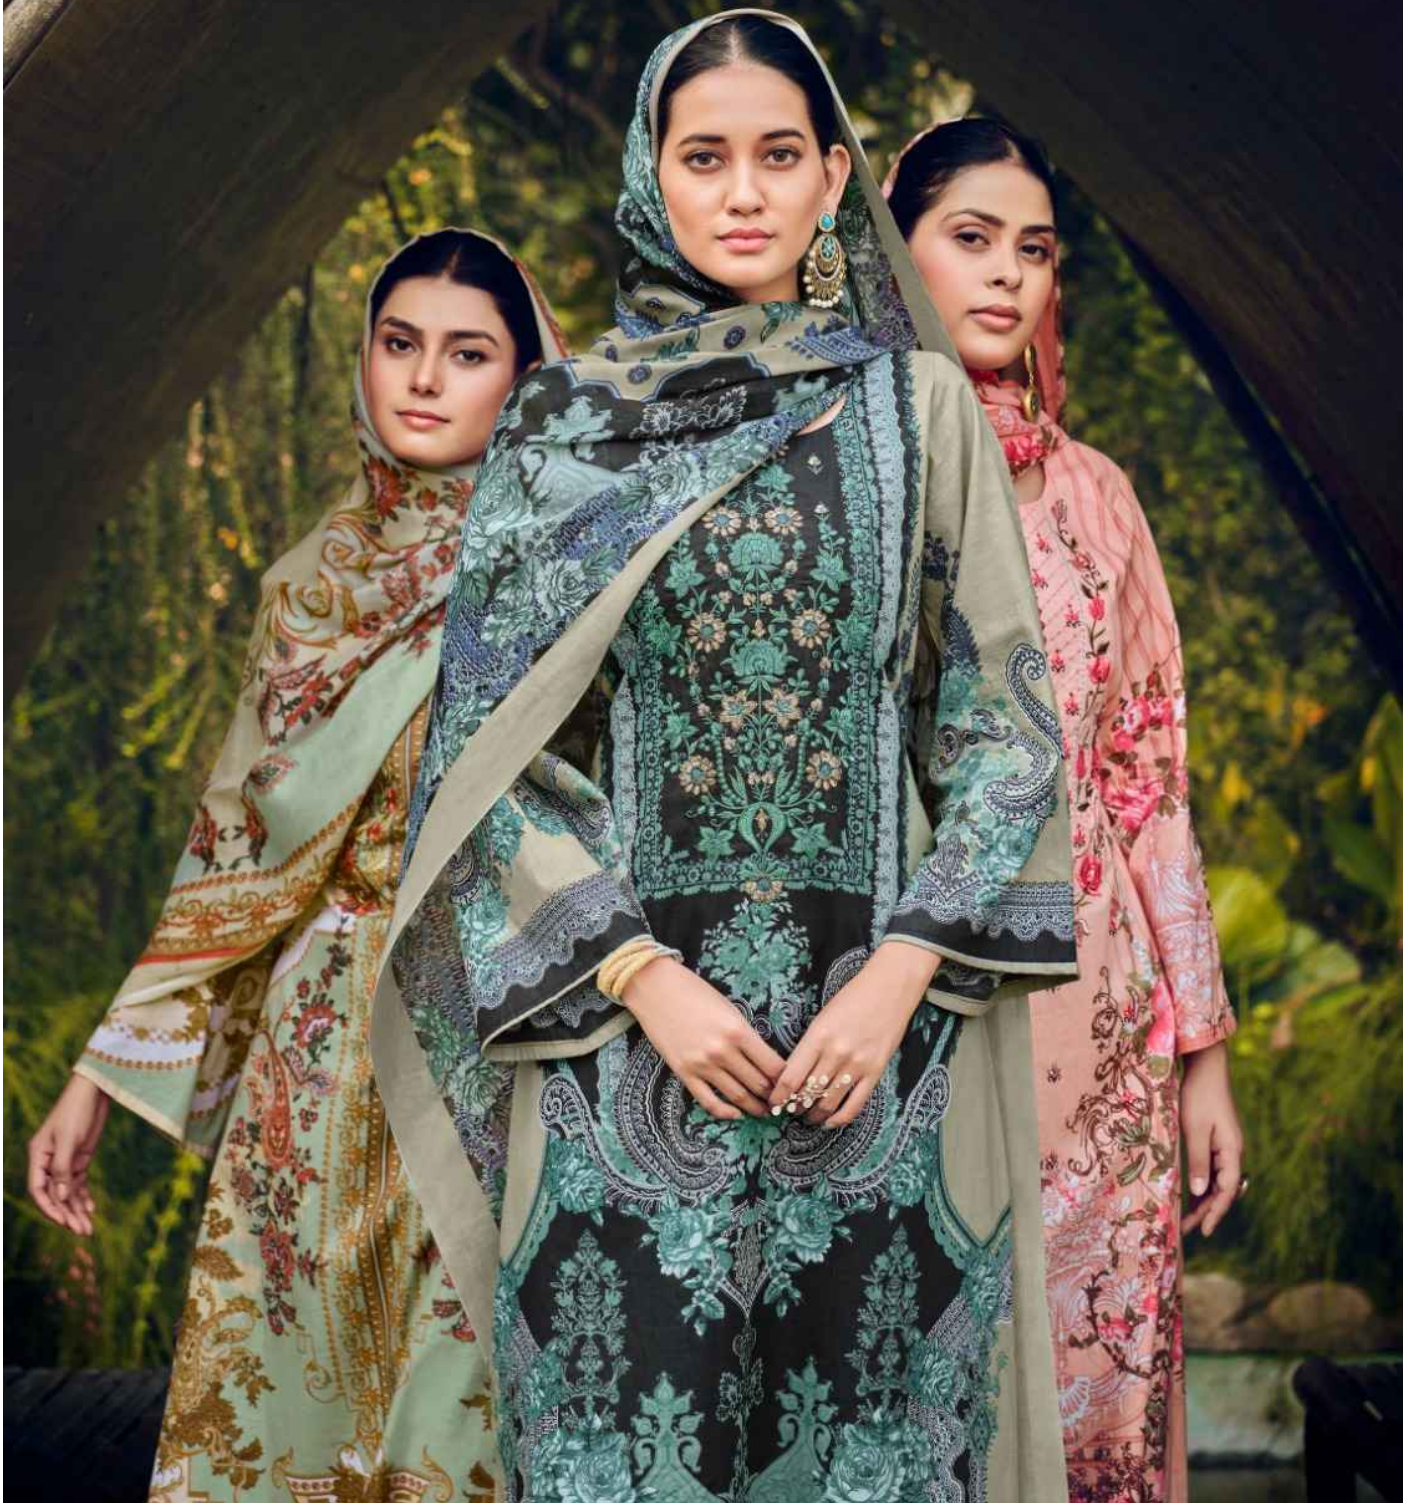

Belliza®
Designer Studio

Naira
VOL-20

Belliza®
Designer Studio

Naira
VOL-20

BelliZa®
Designer Studio

CATCH THE SEASONS' RELIGIOUS FEMINE MOOD THIS COLLECTION BEAUTIFUL GREEN PRINTED DRESS AND PATTERN
INSPIRED BY THE BEAUTY OF NATURE