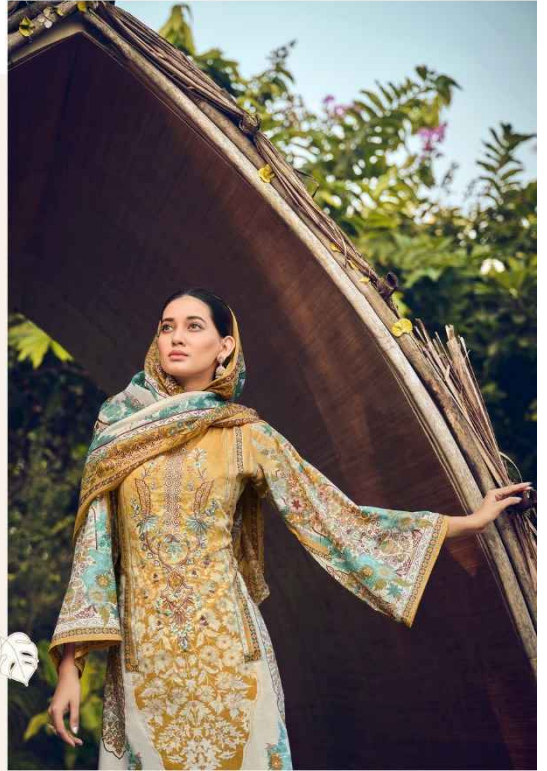

BelliZa®
Designer Studio

THIS SPARKING BEAUTY OF DRESSES WILL WORK MAGIC ON EVERYTHING IN YOUR WARDROBE.