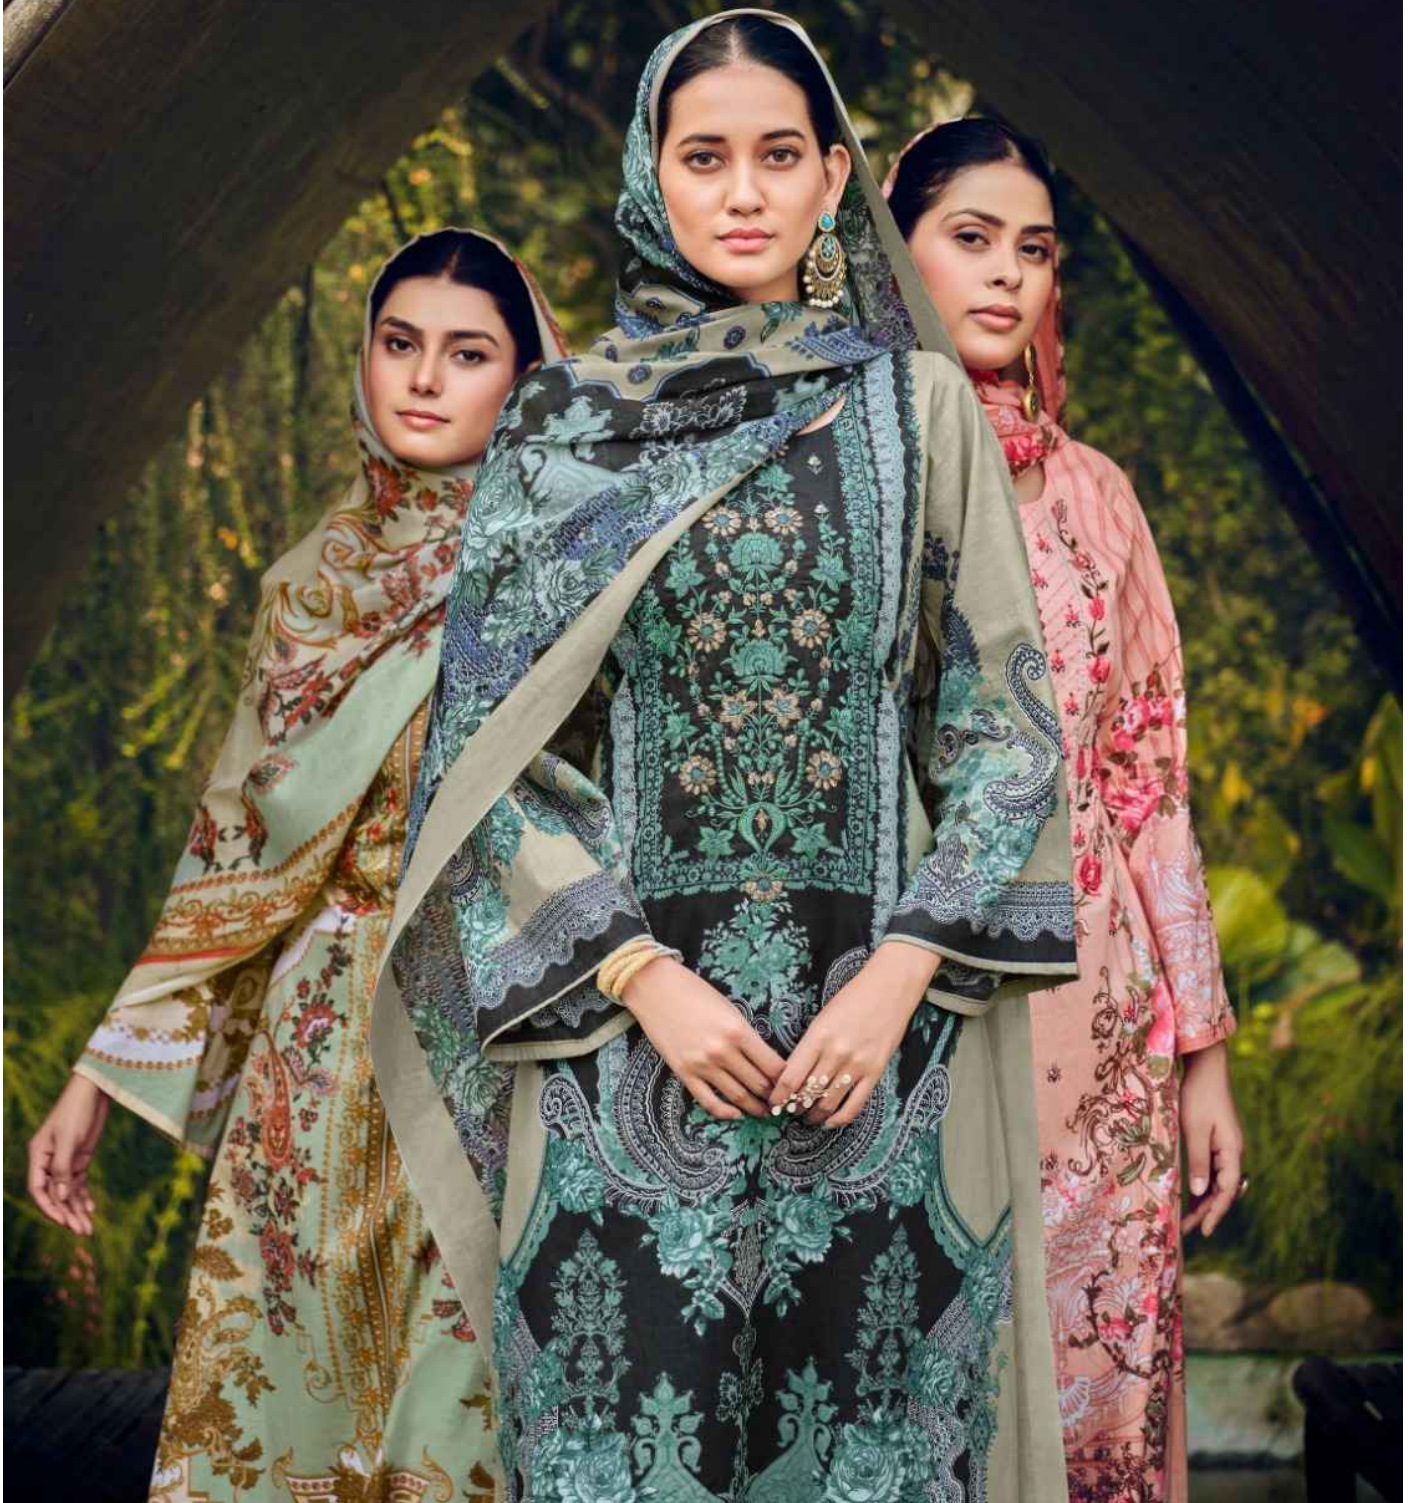

Belliza®  
Designer Studio

Naira  
VOL-20

Belliza®  
Designer Studio

Naira  
VOL-20

BelliZa®  
Designer Studio

CATCH THE SEASONS' RELIGIOUS FEMINE MOOD THIS COLLECTION BEAUTIFUL GREEN PRINTED DRESS AND PATTERN  
INSPIRED BY THE BEAUTY OF NATURE