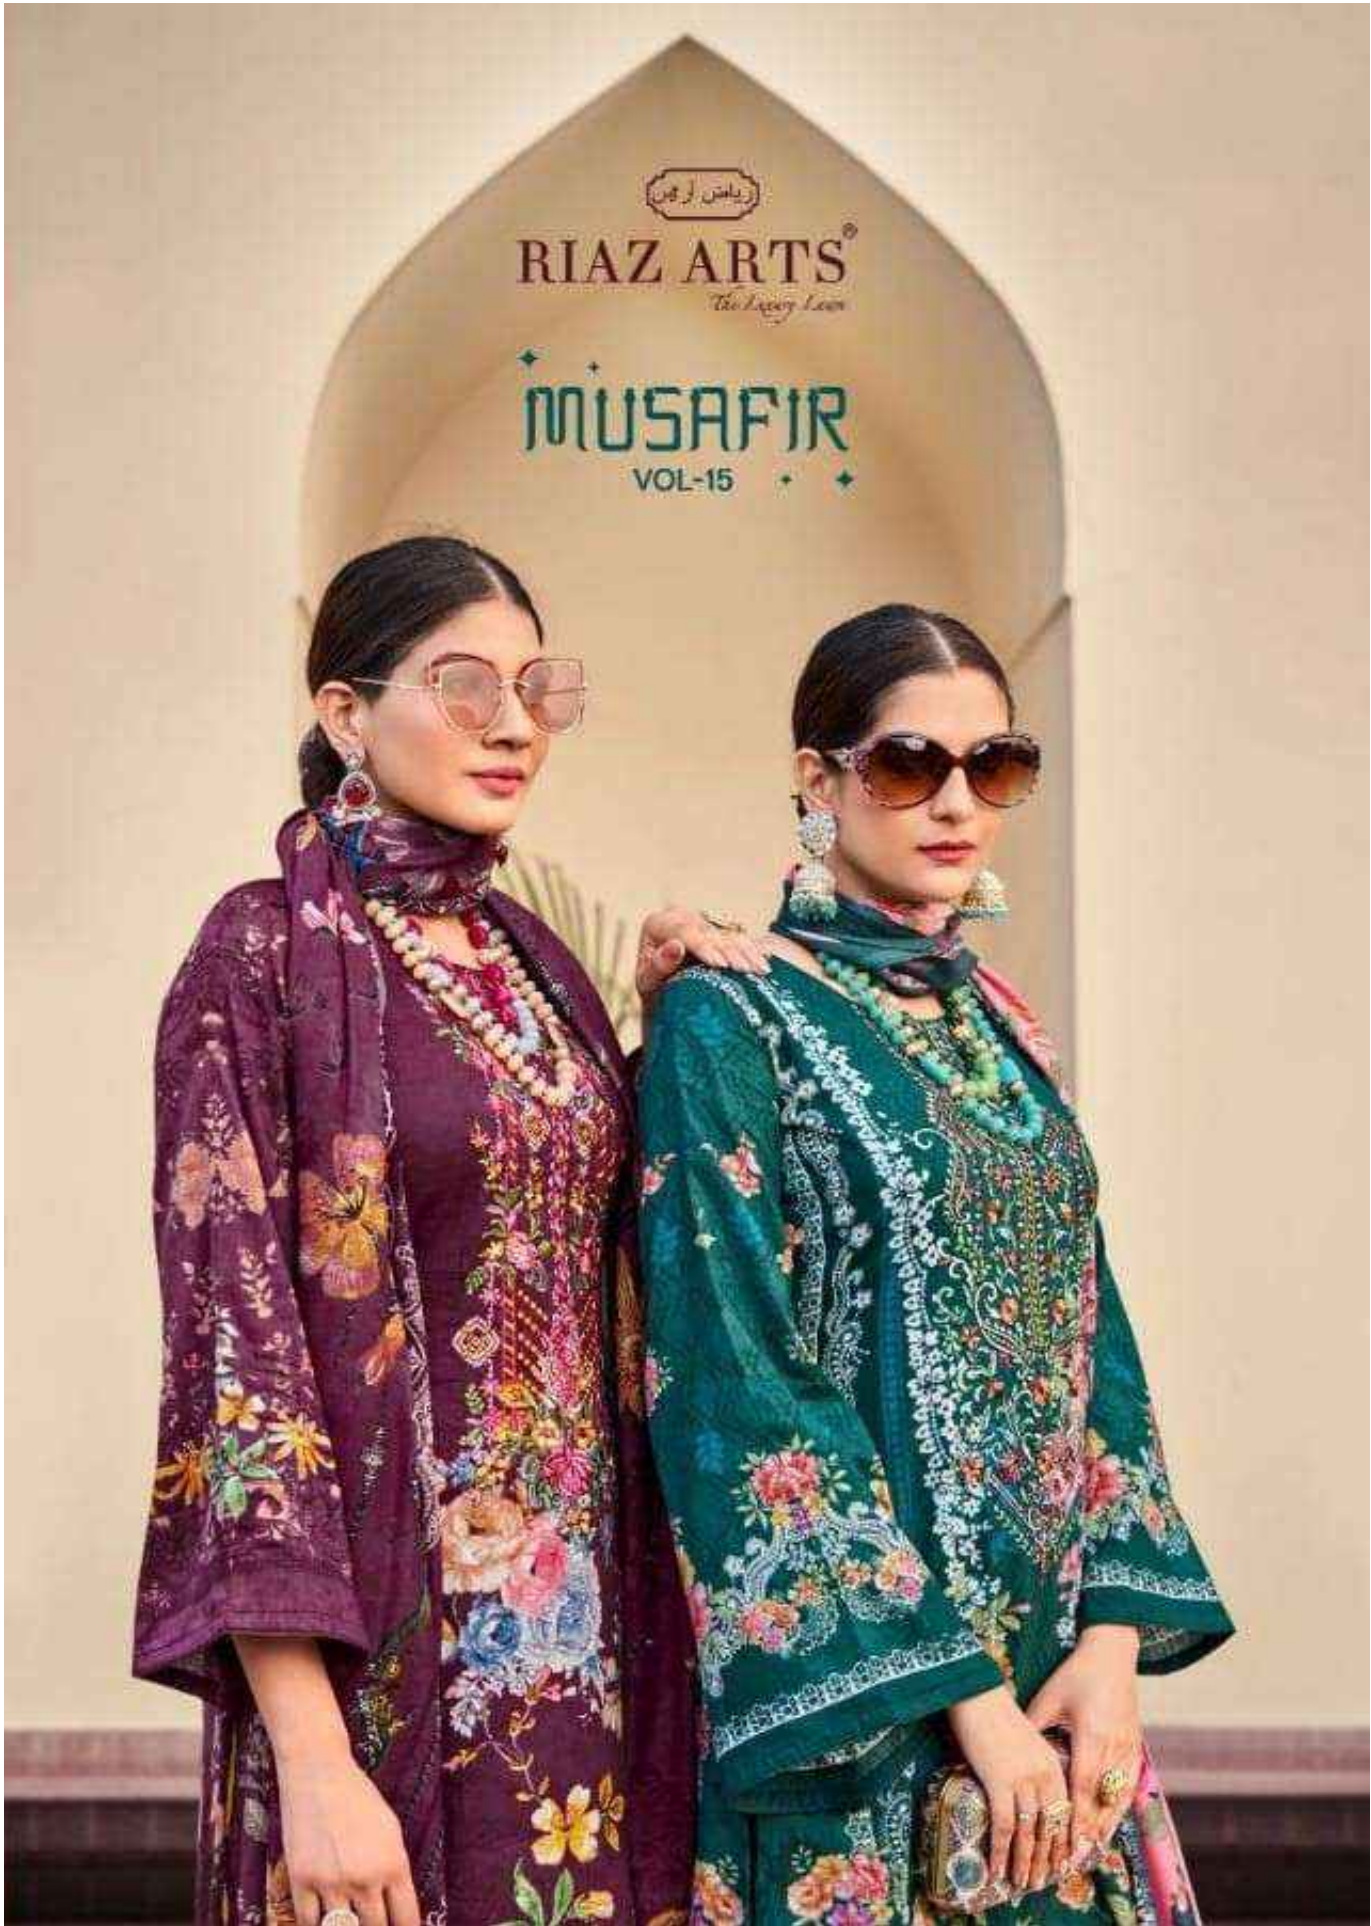

ریاض آرٹس

RIAZ ARTS®
The Luxury Lane

MUSAFIR
VOL-15