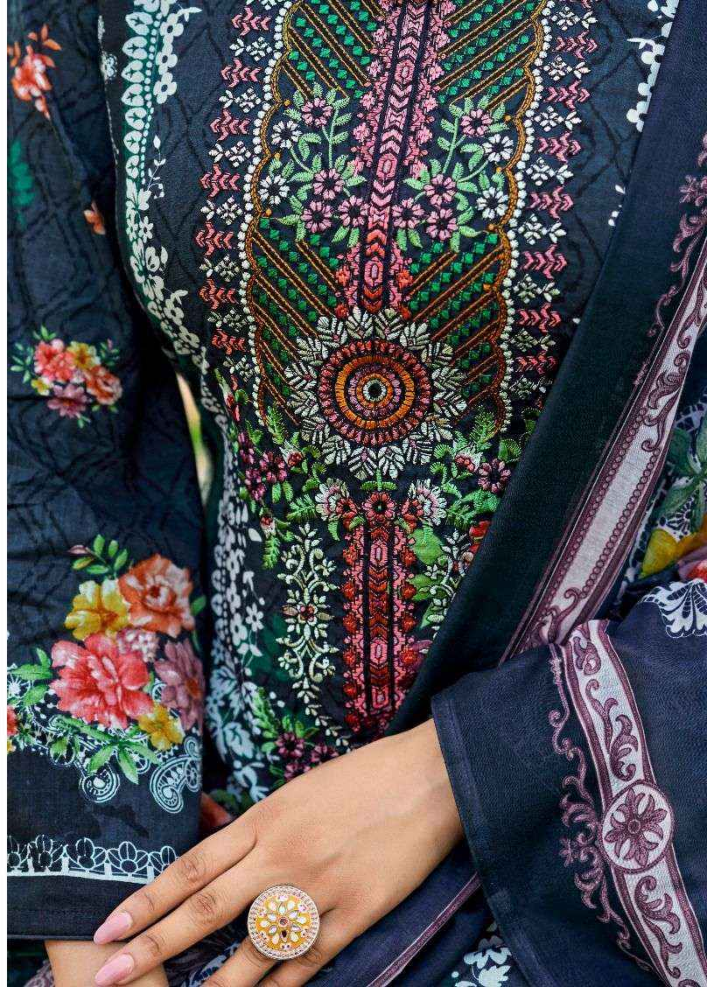

ریاض آرٹس
RIAZ ARTS
The Luxury Label

Couture queen

23007

MUSAFIR