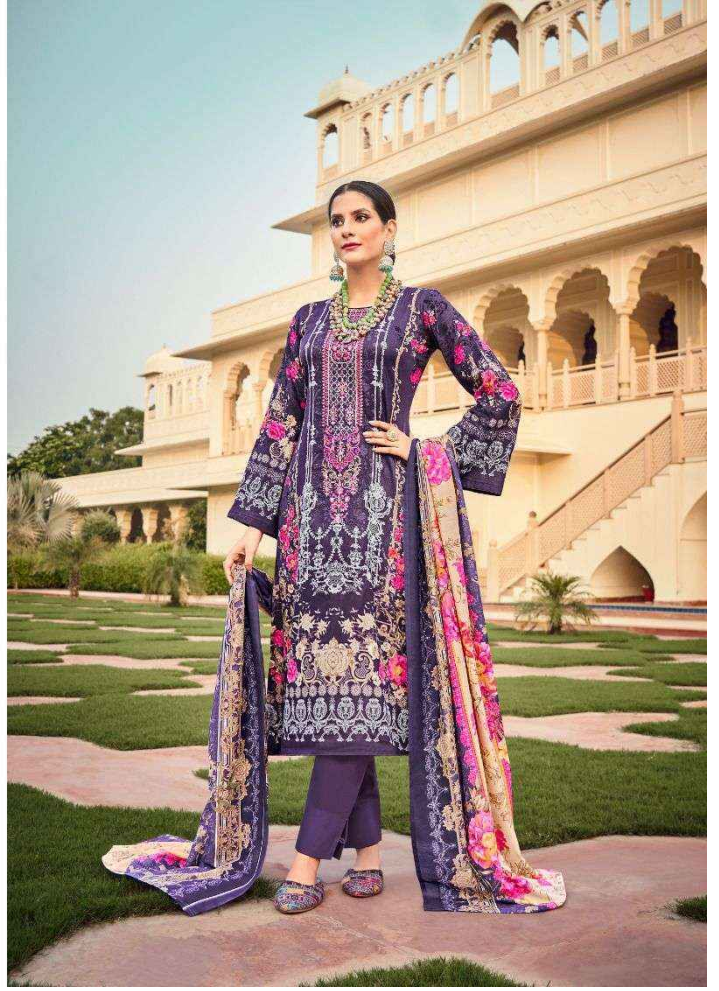

ریاض آرٹس

**RIAZ ARTS**  
*The Luxury Lane*

23005

MUSAFIR

*Glamour queen*

A close-up photograph of the woman in the purple floral outfit, showing the intricate details of the embroidery and jewelry. The image is framed by a decorative, scalloped border. The text 'ریاض آرٹس' is at the top, followed by 'RIAZ ARTS The Luxury Lane', the number '23005', and 'MUSAFIR'. At the bottom, the phrase 'Glamour queen' is written in a cursive font.