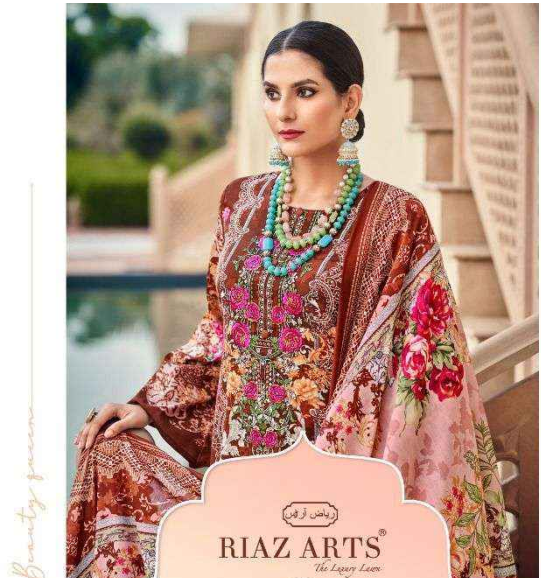

Beauty forever

رياض آرٹس

RIAZ ARTS
The Luxury Lives

23002

MUSAFIR