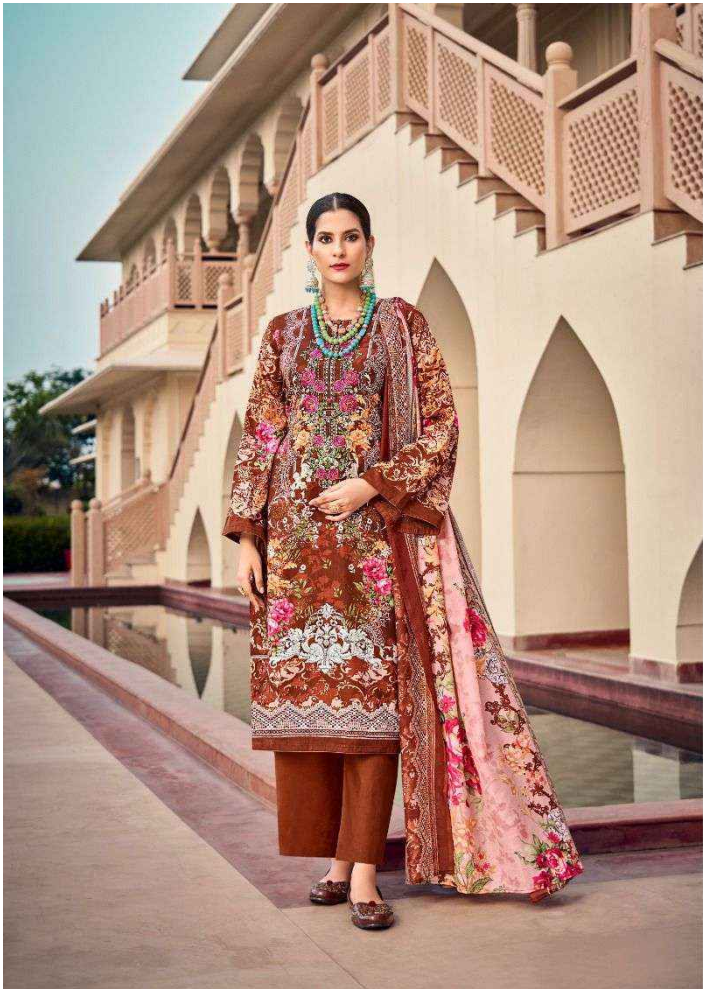

Beauty forever

رياض آرٹس

RIAZ ARTS
The Luxury Lives

23002

MUSAFIR