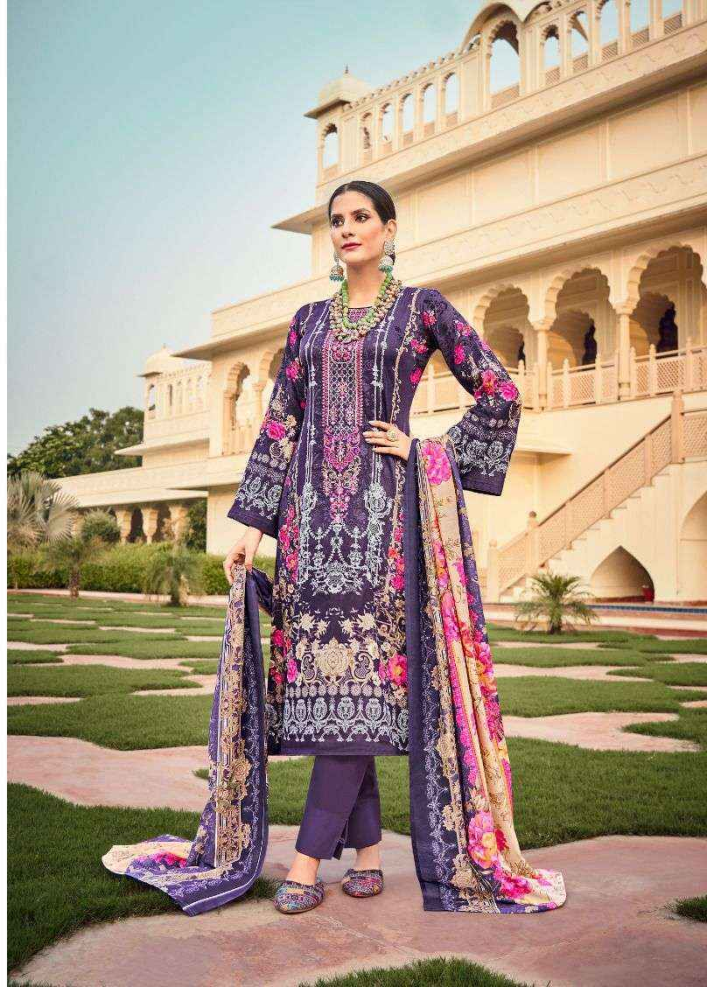

ریاض آرٹس

RIAZ ARTS
The Luxury Lane

23005

MUSAFIR

Glamour queen

A close-up photograph of the woman in the purple floral outfit, showing the intricate details of the embroidery and jewelry. The image is framed by a decorative, scalloped border. The text "ریاض آرٹس" is at the top, followed by "RIAZ ARTS The Luxury Lane", the number "23005", and "MUSAFIR". At the bottom, the phrase "Glamour queen" is written in a cursive font.