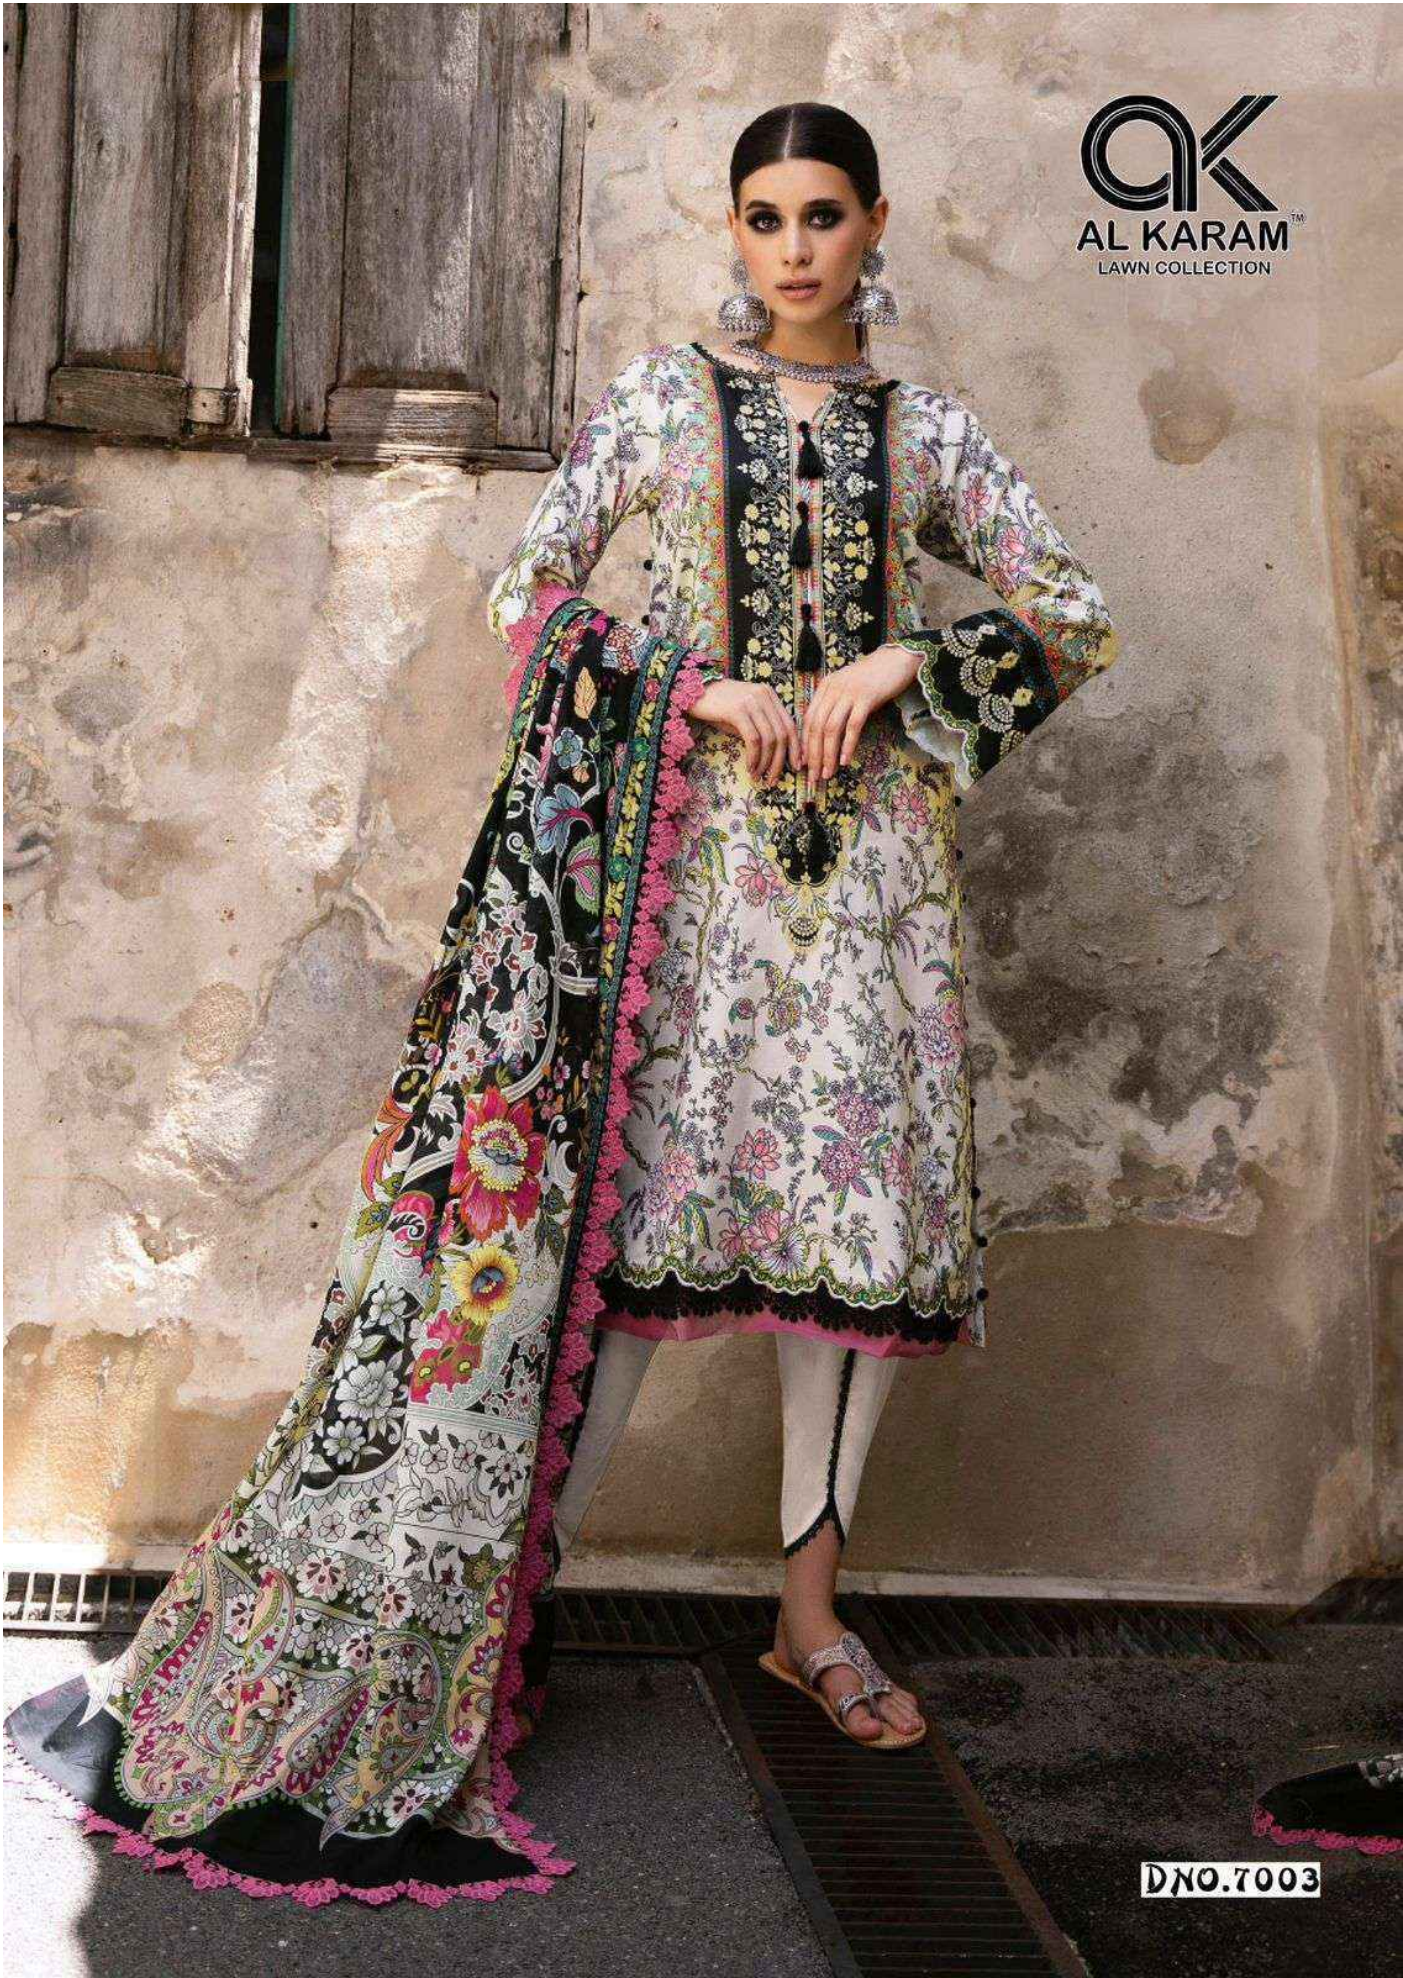

AK
AL KARAM^{TM}
LAWN COLLECTION

D/NO.7003