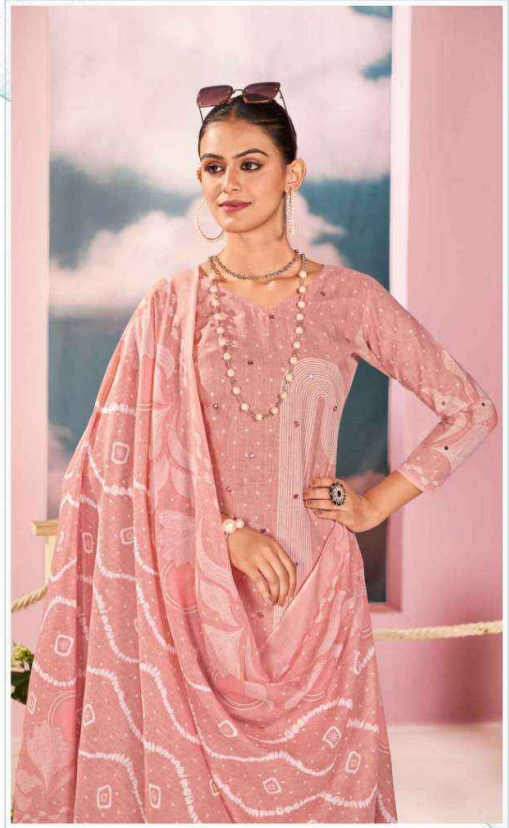

BRILLIANT HUES & LUSTROUS TEXTURES GIVE YOU A NEW MAKEOVER THIS SEASON. *Timeless* TRENDS

587-004

Zulfat®
Designer Suits