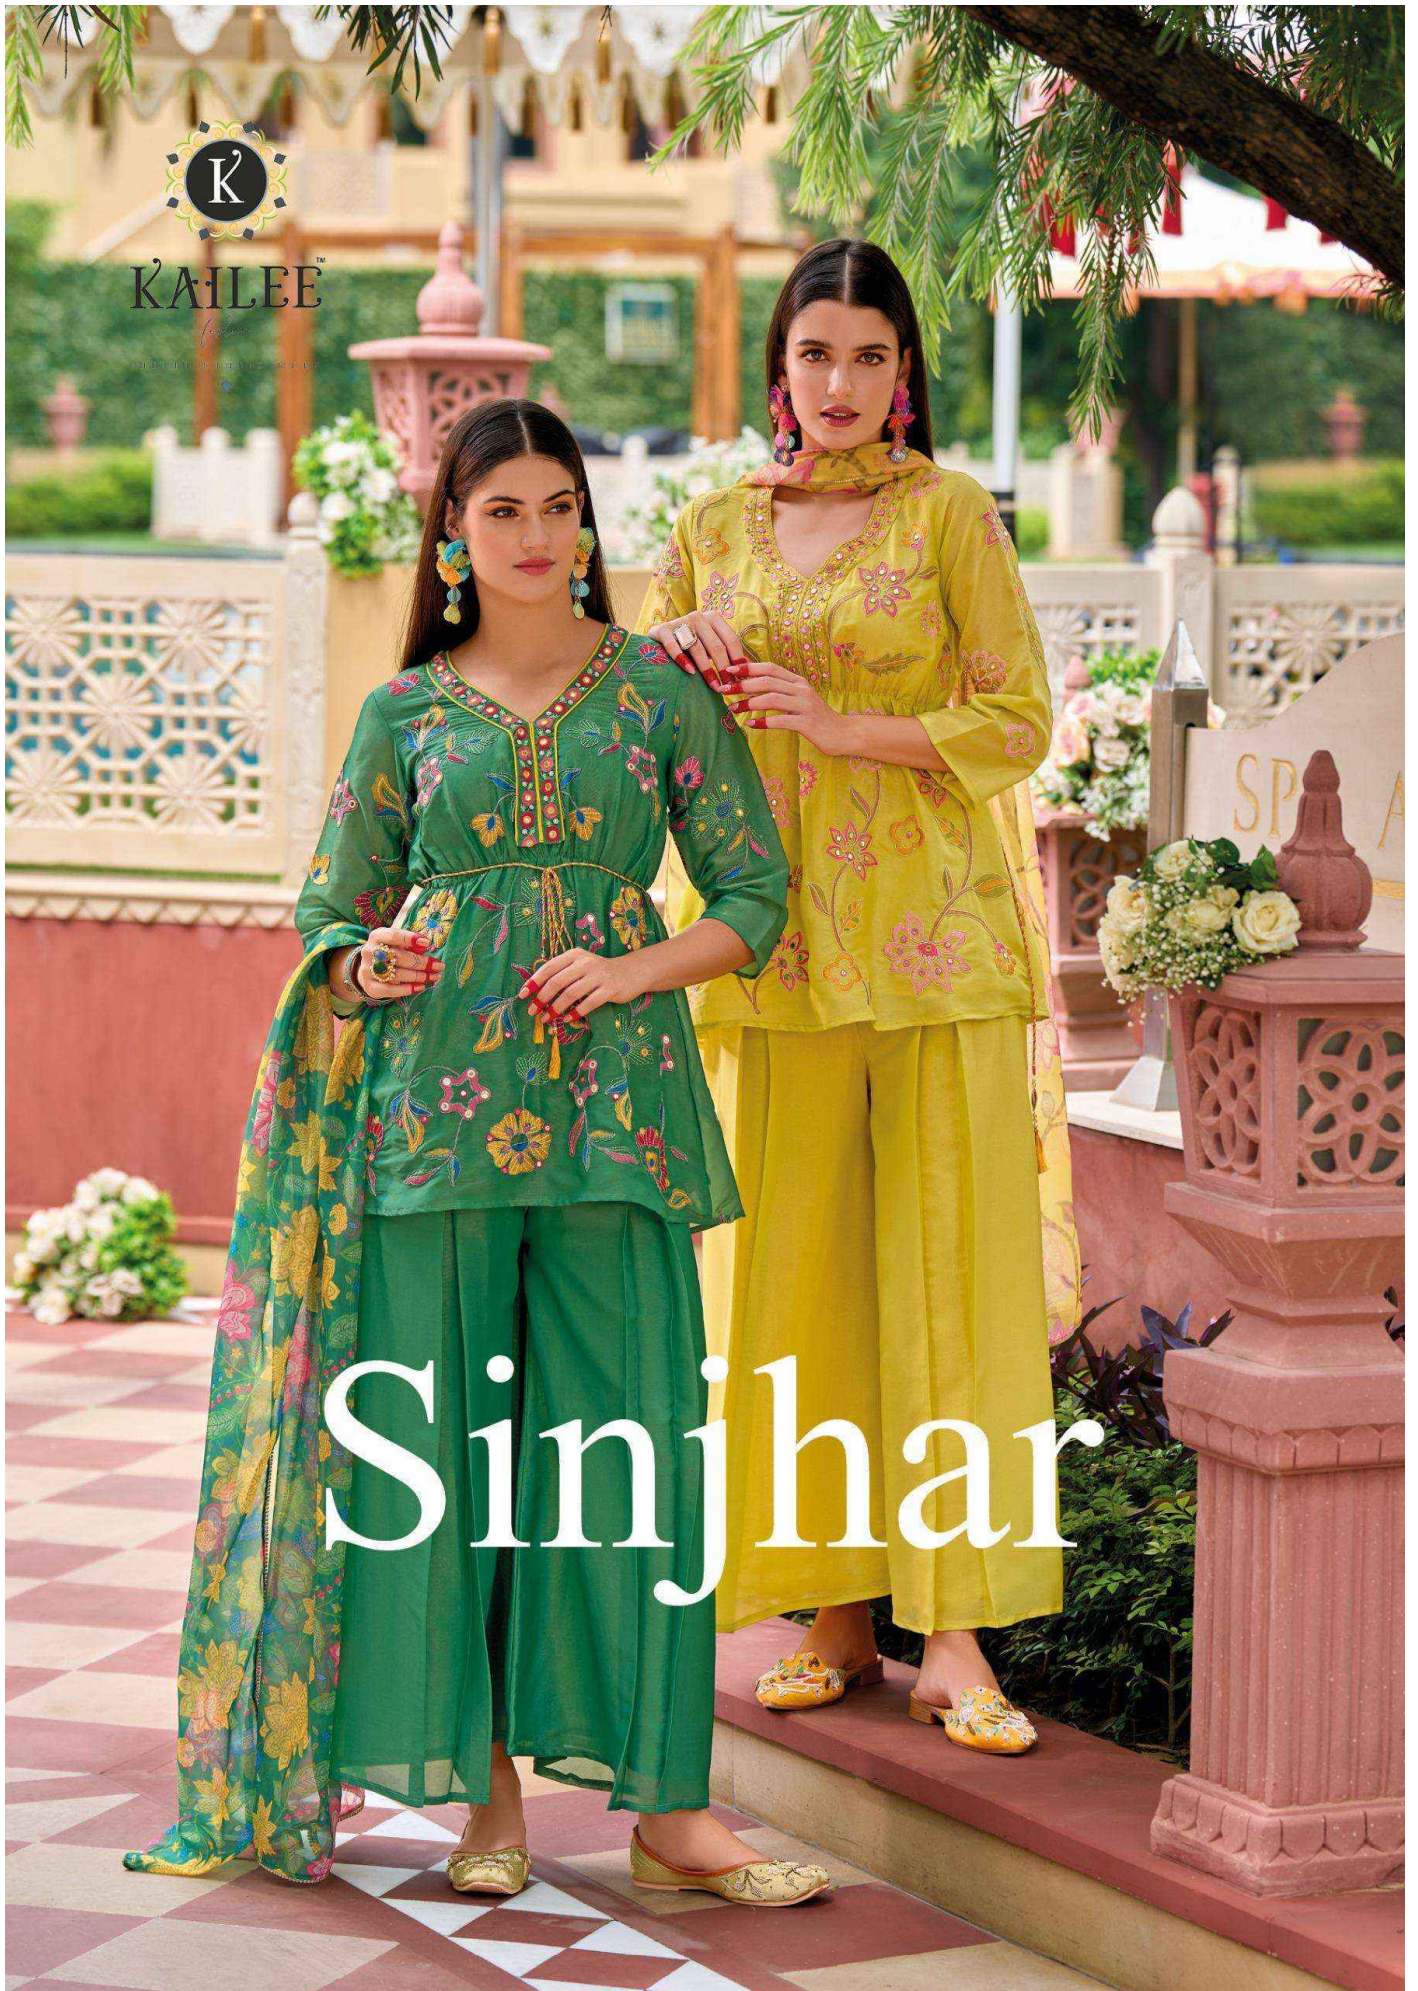

K' AILEE™

DESIGNER
CLOTHING

THE FINEST QUALITY OF FABRIC

Sinjhar