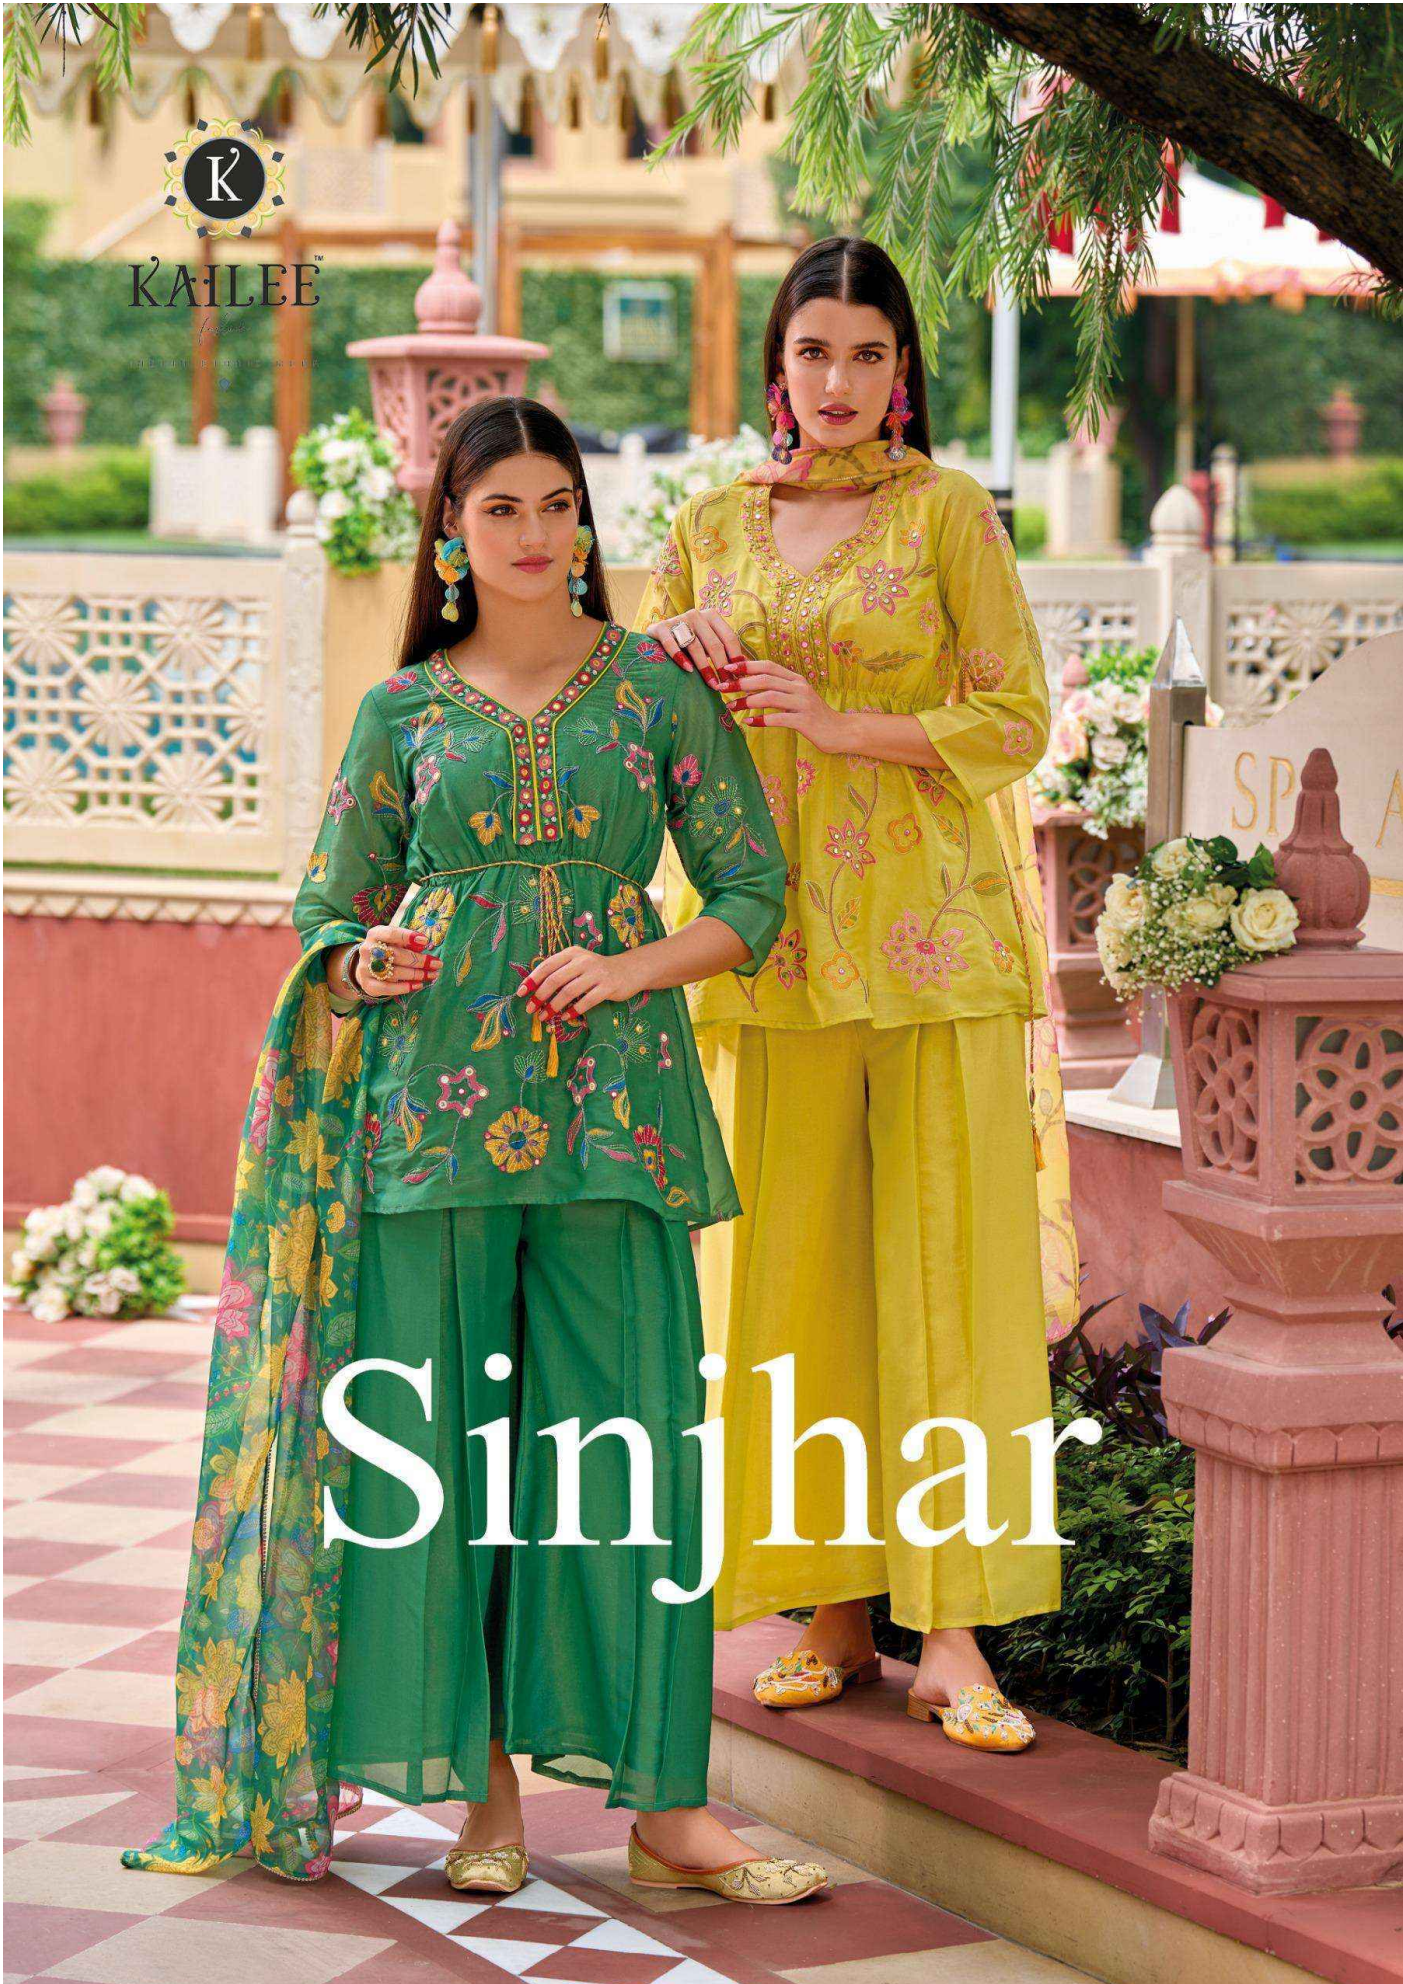

K' AILEE™

DESIGNER
CLOTHING FOR WOMEN

Sinjhar

K' AILEE™

DESIGNER
CLOTHING FOR WOMEN

Sinjhar

42791

KALEE

INDIAN ETHNIC WEAR

42792

KAILEE™

42793

42791

42792

42793

42794