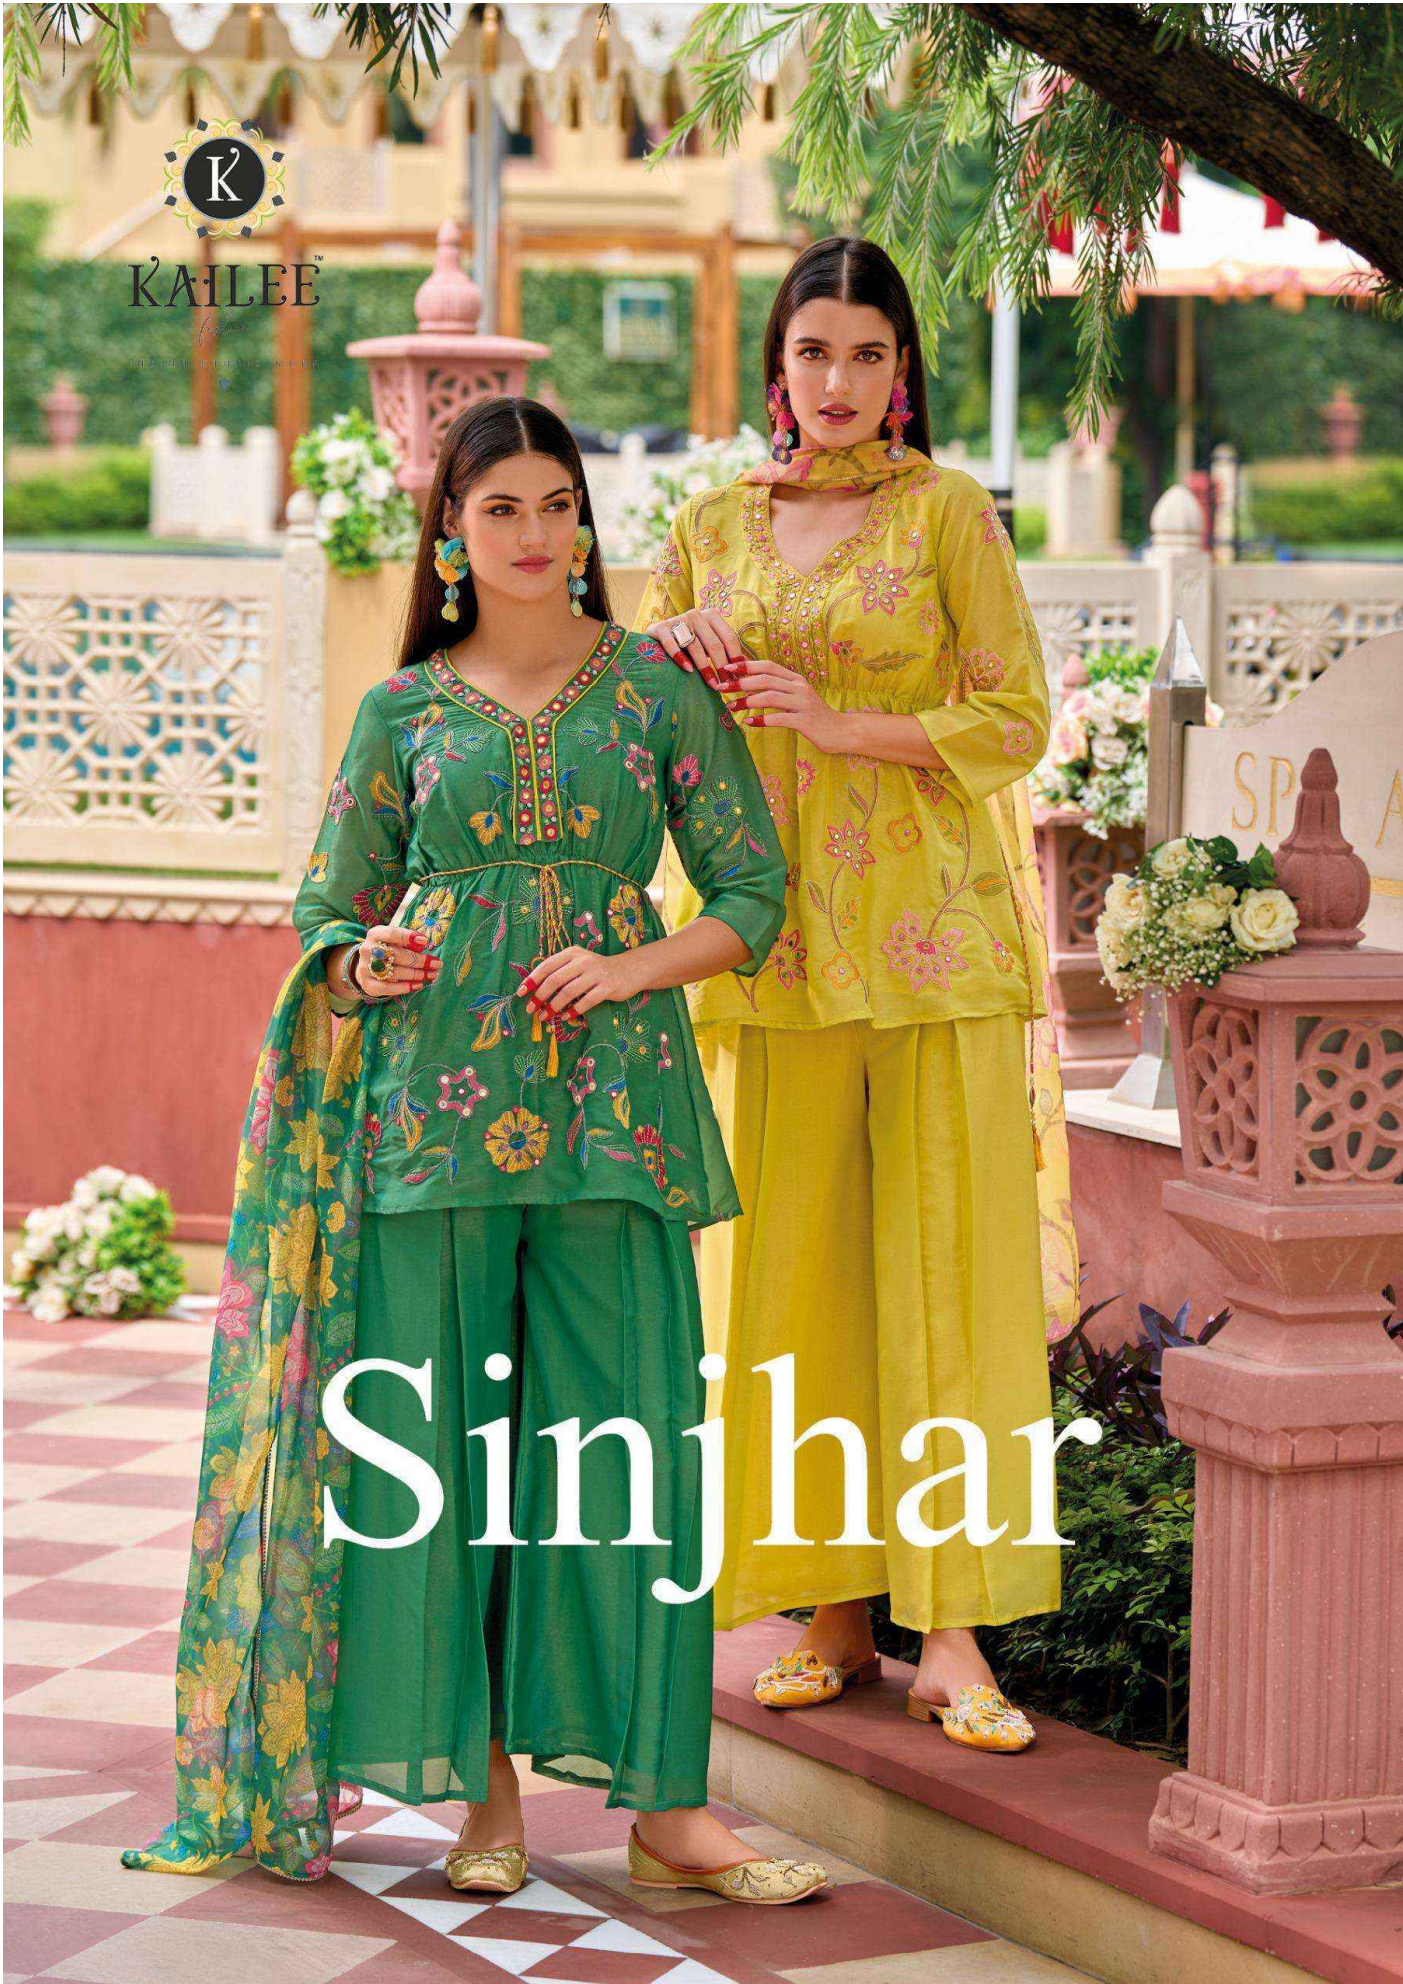

K' AILEE™

DESIGNER
SHEHNAZ BAKHTI

Sinjhar