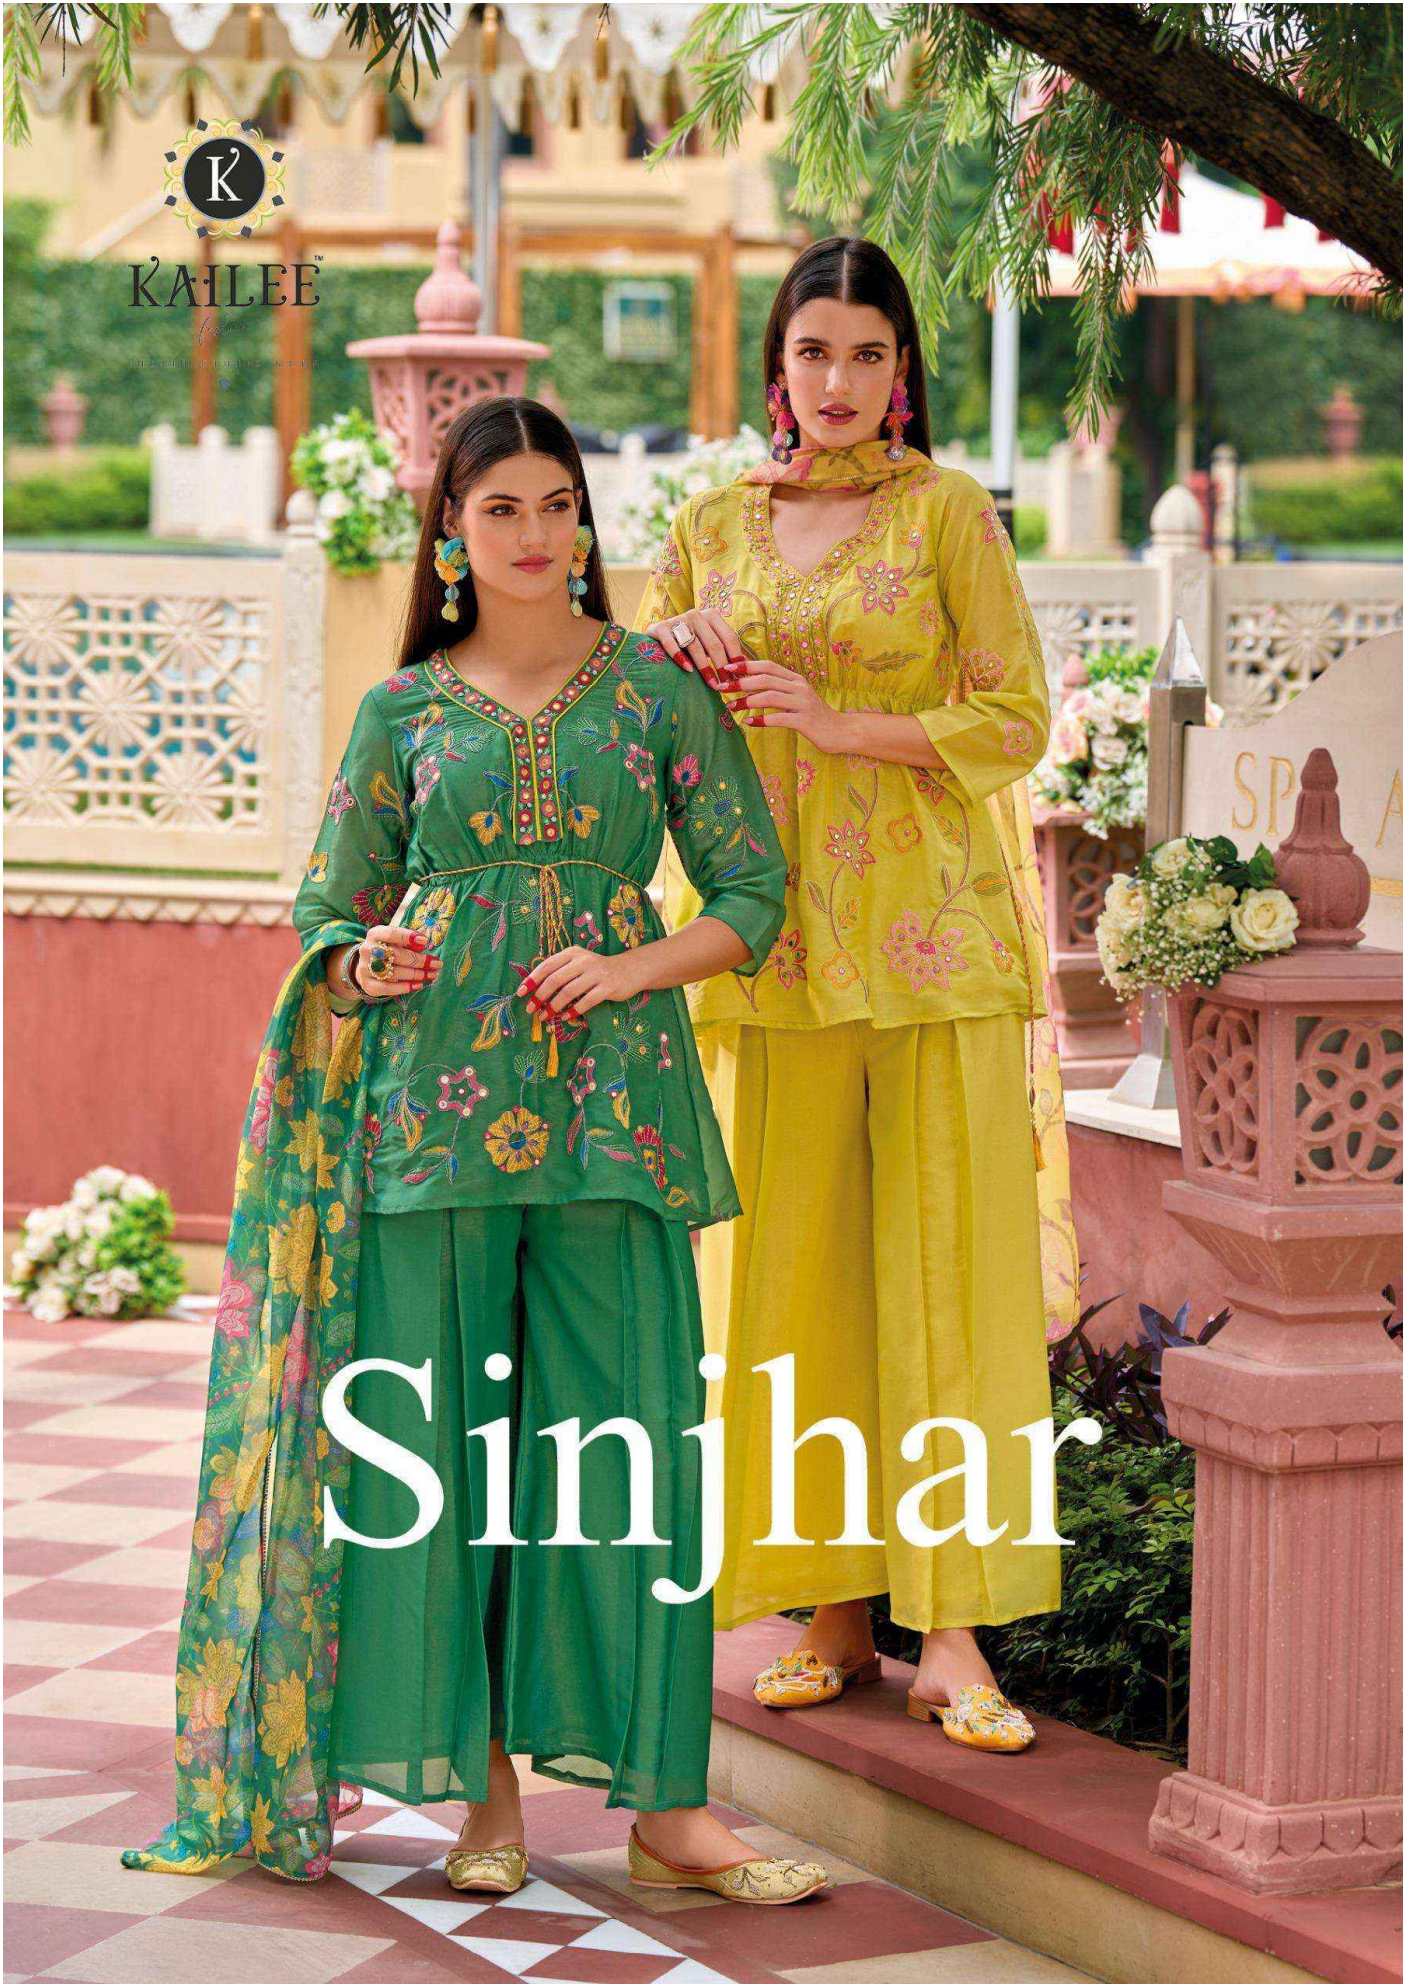

# Sinjhar

42791

KALEE

INDIAN ETHNIC WEAR

42792

KAILEE™

42793

42791